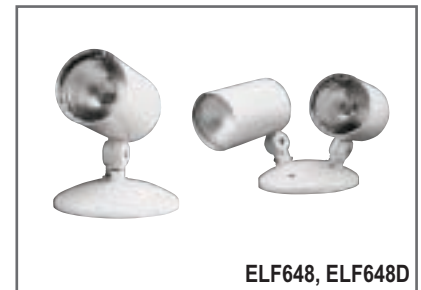

■ Surface Mounted Remote Series

ELF2, ELF2D

Wattage doubles for "D" 2-lamp version

□ ELF2, ELF2D

DESCRIPTION: Single or double PAR18 size indoor lighting head with fully adjustable swivel; all thermoplastic construction.

ELF645, ELF645D, ELF645T

Wattage doubles for "D" 2-lamp version and triples for "T" 3-lamp version.

▣ ELF648, ELF648D

DESCRIPTION: Single or double miniature cylinder with satin aluminum housing and mounting plate and fully adjustable chrome swivel. Mirror finished reflector with prismatic lens assures a wide-beam with even light distribution.

FINISH: White (-M), Black (-B)

MOUNTING: Direct to 4" octagonal electrical box

LAMPS: Bi-Pin halogen

VOLTS: 6 or 12 volt

MAXIMUM WATTS: 12 watts per head

Remote Fixture Model #	Lamp Suffix	Color	Voltage
ELF648 (Single Head)	/ ____ - ____	____	____
ELF648D (Double Head)	/ ____ - ____	____	____