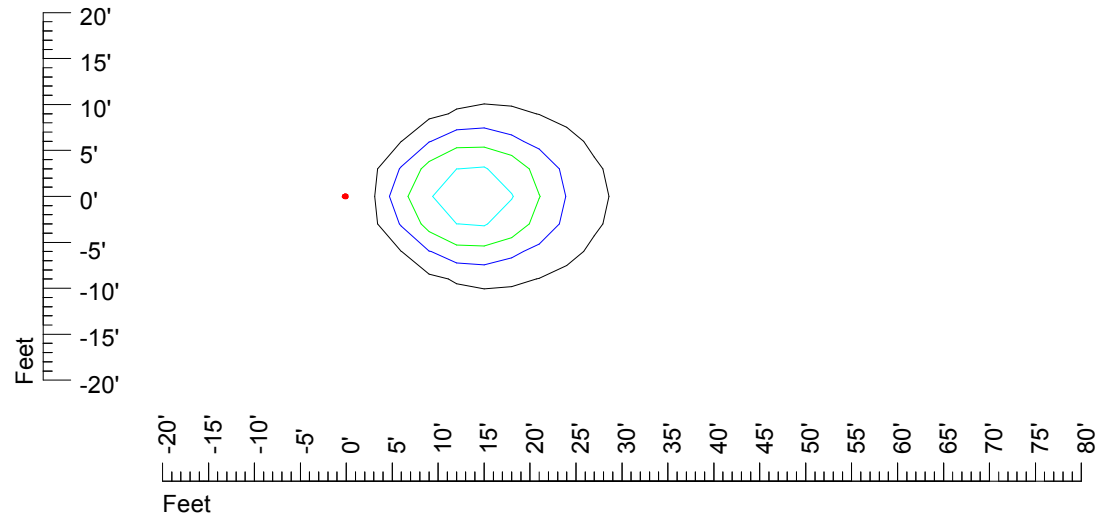

Mounting height 11' Tilt 30°

Mounting height 11' Tilt 15°

Mounting height 11' Tilt 45°

IES Photometric files MR16 LED 24v4w H370C

Isoline template 15' mounting height

Isoline values — 0.1 fc — 0.25 fc — 0.5 fc — 1.0 fc — 2.0 fc

Mounting height 15' Tilt 0°

Mounting height 15' Tilt 30°

Mounting height 15' Tilt 15°

Mounting height 15' Tilt 45°

IES Photometric files MR16 LED 24v4w H370C

Isoline template 20' mounting height

Isoline values — 0.1 fc — 0.25 fc — 0.5 fc — 1.0 fc — 2.0 fc

Mounting height 20' Tilt 0°

Mounting height 20' Tilt 30°

Mounting height 20' Tilt 15°

Mounting height 20' Tilt 45°

IES Photometric files MR16 LED 24v4w H370C

Isoline template 25' mounting height

Isoline values — 0.1 fc — 0.25 fc — 0.5 fc — 1.0 fc — 2.0 fc