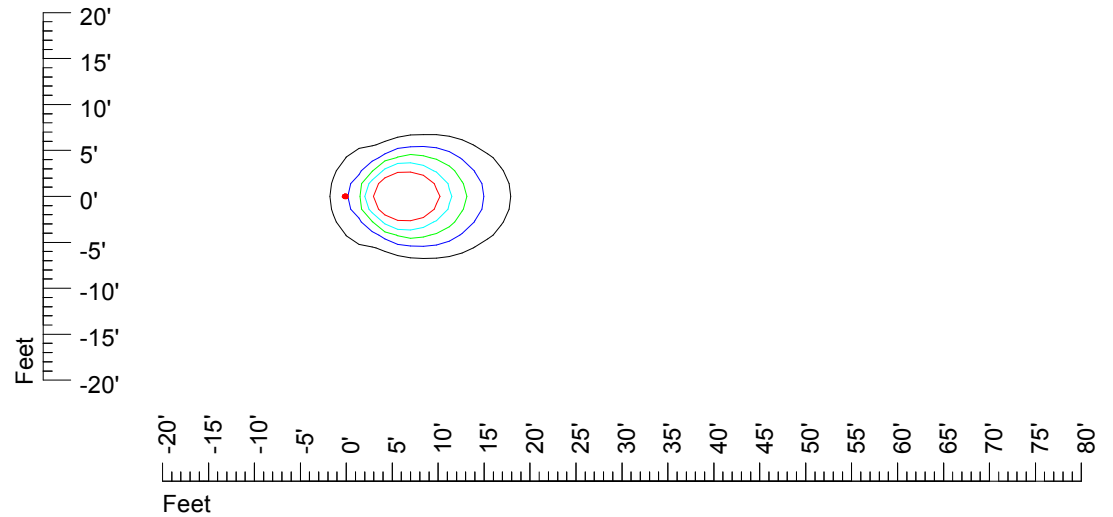

IES Photometric files MR16 LED 24v4w H370C

Isoline template 7' mounting height

Isoline values — 0.1 fc — 0.25 fc — 0.5 fc — 1.0 fc — 2.0 fc

Mounting height 7' Tilt 0°

Mounting height 7' Tilt 30°

Mounting height 7' Tilt 15°

Mounting height 7' Tilt 45°

IES Photometric files MR16 LED 24v4w H370C

Isoline template 9' mounting height

Isoline values — 0.1 fc — 0.25 fc — 0.5 fc — 1.0 fc — 2.0 fc

Mounting height 9' Tilt 0°

Mounting height 9' Tilt 30°

Mounting height 9' Tilt 15°

Mounting height 9' Tilt 45°

IES Photometric files MR16 LED 24v4w H370C

Isoline template 11' mounting height

Isoline values — 0.1 fc — 0.25 fc — 0.5 fc — 1.0 fc — 2.0 fc

Mounting height 11' Tilt 0°