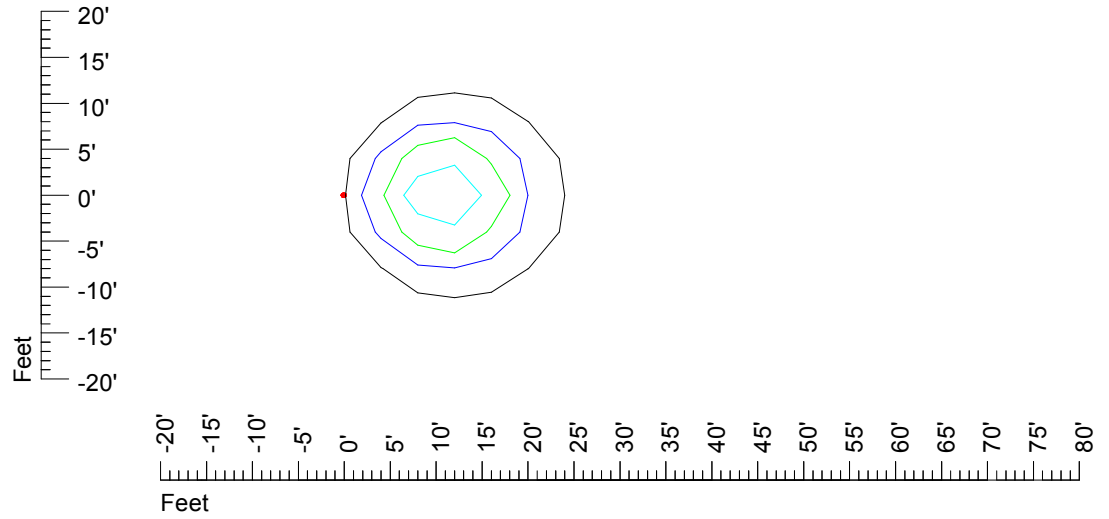

Mounting height 20' Tilt 30°