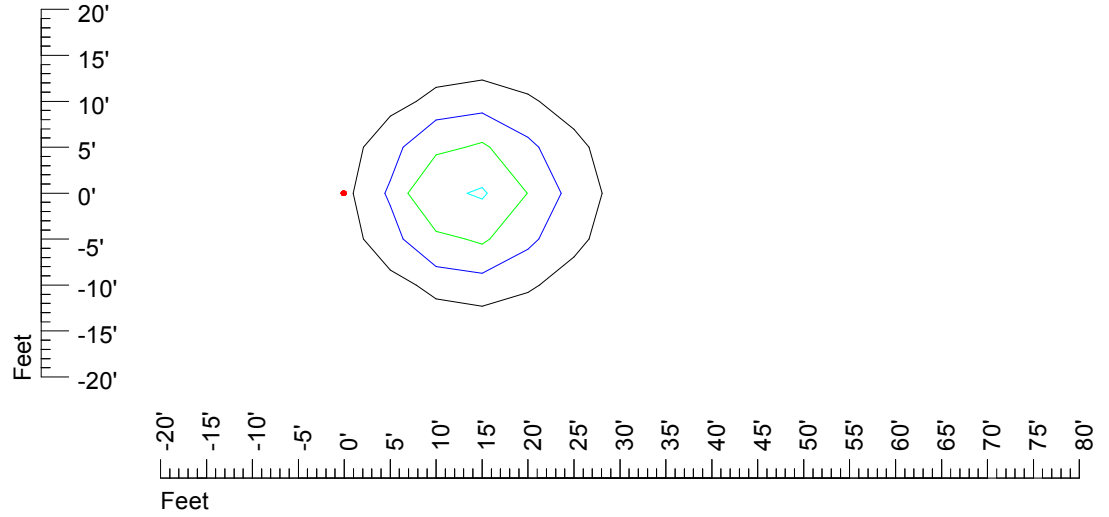

Mounting height 25' Tilt 30°