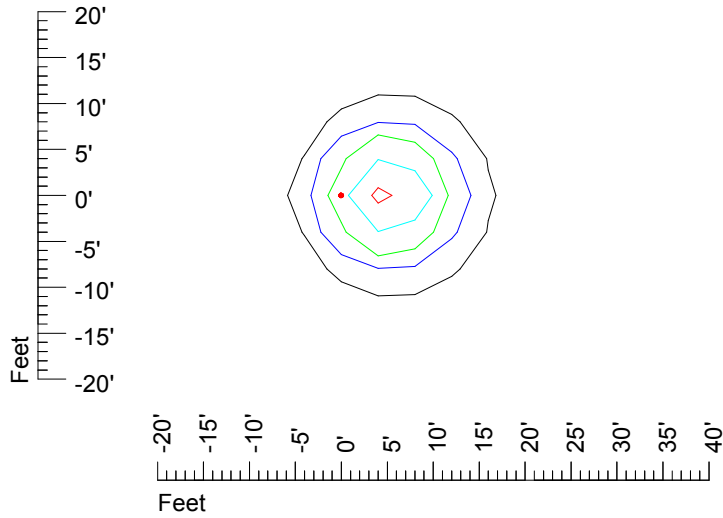

IES Photometric files MR16 LED 24v4w H370C

Isoline template 7' mounting height

Isoline values — 0.1 fc — 0.25 fc — 0.5 fc — 1.0 fc — 2.0 fc

Mounting height 7' Tilt 0°

Mounting height 7' Tilt 30°

Mounting height 7' Tilt 15°

Mounting height 11' Tilt 30°

Mounting height 11' Tilt 15°

Mounting height 11' Tilt 45°

IES Photometric files MR16 LED 24v4w H370C

Isoline template 15' mounting height

Isoline values — 0.1 fc — 0.25 fc — 0.5 fc — 1.0 fc — 2.0 fc

Mounting height 15' Tilt 0°

Mounting height 15' Tilt 30°

Mounting height 15' Tilt 15°

Mounting height 15' Tilt 45°

IES Photometric files MR16 LED 24v4w H370C

Isoline template 20' mounting height

Isoline values — 0.1 fc — 0.25 fc — 0.5 fc — 1.0 fc — 2.0 fc

Mounting height 20' Tilt 0°

Mounting height 20' Tilt 30°

Mounting height 20' Tilt 15°

Mounting height 20' Tilt 45°

IES Photometric files MR16 LED 24v4w H370C

Isoline template 25' mounting height

Isoline values — 0.1 fc — 0.25 fc — 0.5 fc — 1.0 fc — 2.0 fc