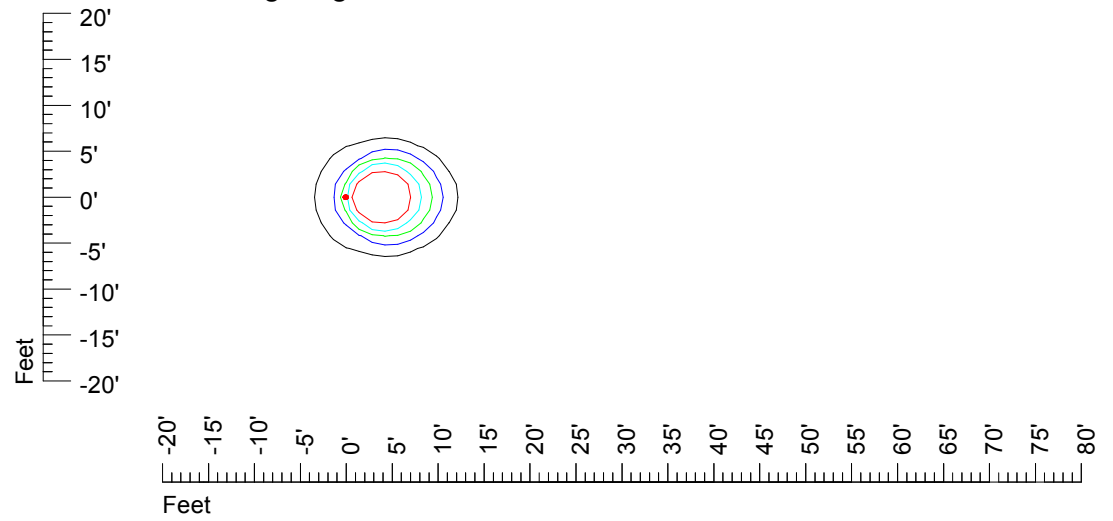

IES Photometric files MR16 LED 24v4w H370C

Isoline template 7' mounting height

Isoline values — 0.1 fc — 0.25 fc — 0.5 fc — 1.0 fc — 2.0 fc

Mounting height 7' Tilt 0°

Mounting height 7' Tilt 30°

Mounting height 7' Tilt 15°

Mounting height 7' Tilt 45°

IES Photometric files MR16 LED 24v4w H370C

Isoline template 9' mounting height

Isoline values — 0.1 fc — 0.25 fc — 0.5 fc — 1.0 fc — 2.0 fc

Mounting height 9' Tilt 0°

Mounting height 9' Tilt 30°

Mounting height 9' Tilt 15°

Mounting height 9' Tilt 45°

IES Photometric files MR16 LED 24v4w H370C

Isoline template 11' mounting height

Isoline values — 0.1 fc — 0.25 fc — 0.5 fc — 1.0 fc — 2.0 fc

Mounting height 11' Tilt 0°