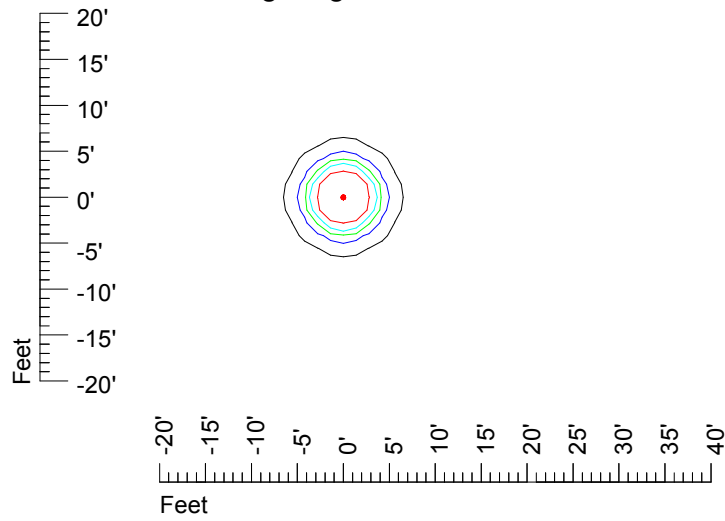

IES Photometric files MR16 LED 24v4w H370C

Isoline template 7' mounting height

Isoline values — 0.1 fc — 0.25 fc — 0.5 fc — 1.0 fc — 2.0 fc

Mounting height 7' Tilt 0°

Mounting height 7' Tilt 30°

Mounting height 7' Tilt 15°

Mounting height 7' Tilt 45°

IES Photometric files MR16 LED 24v4w H370C

Isoline template 9' mounting height

Isoline values — 0.1 fc — 0.25 fc — 0.5 fc — 1.0 fc — 2.0 fc

Mounting height 9' Tilt 0°

Mounting height 9' Tilt 30°

Mounting height 9' Tilt 15°

Mounting height 9' Tilt 45°

IES Photometric files MR16 LED 24v4w H370C

Isoline template 11' mounting height

Isoline values — 0.1 fc — 0.25 fc — 0.5 fc — 1.0 fc — 2.0 fc

Mounting height 11' Tilt 0°

Mounting height 11' Tilt 30°

Mounting height 11' Tilt 15°

Mounting height 11' Tilt 45°

IES Photometric files MR16 LED 24v4w H370C

Isoline template 15' mounting height

Isoline values — 0.1 fc — 0.25 fc — 0.5 fc — 1.0 fc — 2.0 fc