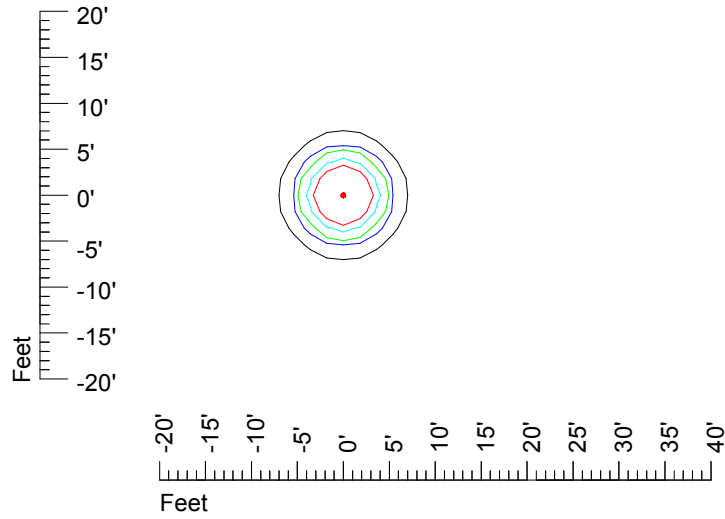

IES Photometric files MR16 LED 24v4w H370C

Isoline template 7' mounting height

Isoline values — 0.1 fc — 0.25 fc — 0.5 fc — 1.0 fc — 2.0 fc

Mounting height 7' Tilt 0°

Mounting height 7' Tilt 30°

Mounting height 7' Tilt 15°

Mounting height 7' Tilt 45°

IES Photometric files MR16 LED 24v4w H370C

Isoline template 9' mounting height

Isoline values — 0.1 fc — 0.25 fc — 0.5 fc — 1.0 fc — 2.0 fc

Mounting height 9' Tilt 0°

Mounting height 9' Tilt 30°

Mounting height 9' Tilt 15°

Mounting height 9' Tilt 45°

IES Photometric files MR16 LED 24v4w H370C

Isoline template 11' mounting height

Isoline values — 0.1 fc — 0.25 fc — 0.5 fc — 1.0 fc — 2.0 fc

Mounting height 11' Tilt 0°

Mounting height 11' Tilt 30°

Mounting height 11' Tilt 15°

Mounting height 11' Tilt 45°

IES Photometric files MR16 LED 24v4w H370C

Isoline template 15' mounting height

Isoline values — 0.1 fc — 0.25 fc — 0.5 fc — 1.0 fc — 2.0 fc