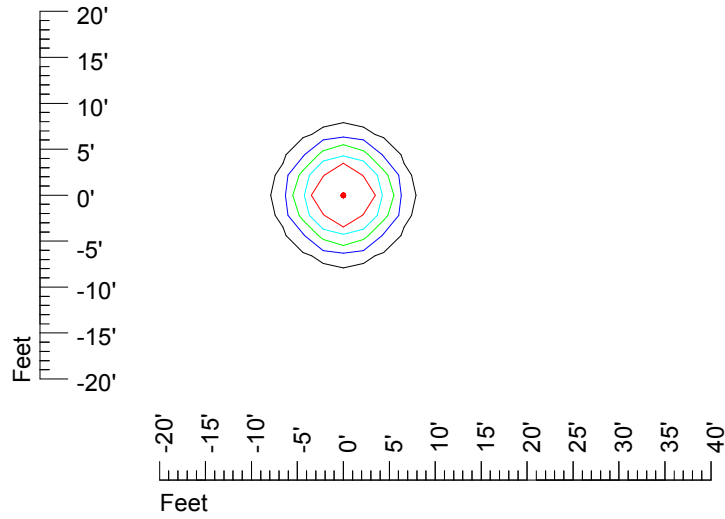

IES Photometric files MR16 LED 24v4w H370C

Isoline template 7' mounting height

Isoline values — 0.1 fc — 0.25 fc — 0.5 fc — 1.0 fc — 2.0 fc

Mounting height 7' Tilt 0°

Mounting height 7' Tilt 30°

Mounting height 7' Tilt 15°

Mounting height 7' Tilt 45°

IES Photometric files MR16 LED 24v4w H370C

Isoline template 9' mounting height

Isoline values — 0.1 fc — 0.25 fc — 0.5 fc — 1.0 fc — 2.0 fc

Mounting height 9' Tilt 0°

Mounting height 9' Tilt 30°

Mounting height 9' Tilt 15°

Mounting height 9' Tilt 45°

IES Photometric files MR16 LED 24v4w H370C

Isoline template 11' mounting height

Isoline values — 0.1 fc — 0.25 fc — 0.5 fc — 1.0 fc — 2.0 fc

Mounting height 11' Tilt 0°

Mounting height 11' Tilt 30°

Mounting height 11' Tilt 15°

Mounting height 11' Tilt 45°

IES Photometric files MR16 LED 24v4w H370C

Isoline template 15' mounting height

Isoline values — 0.1 fc — 0.25 fc — 0.5 fc — 1.0 fc — 2.0 fc