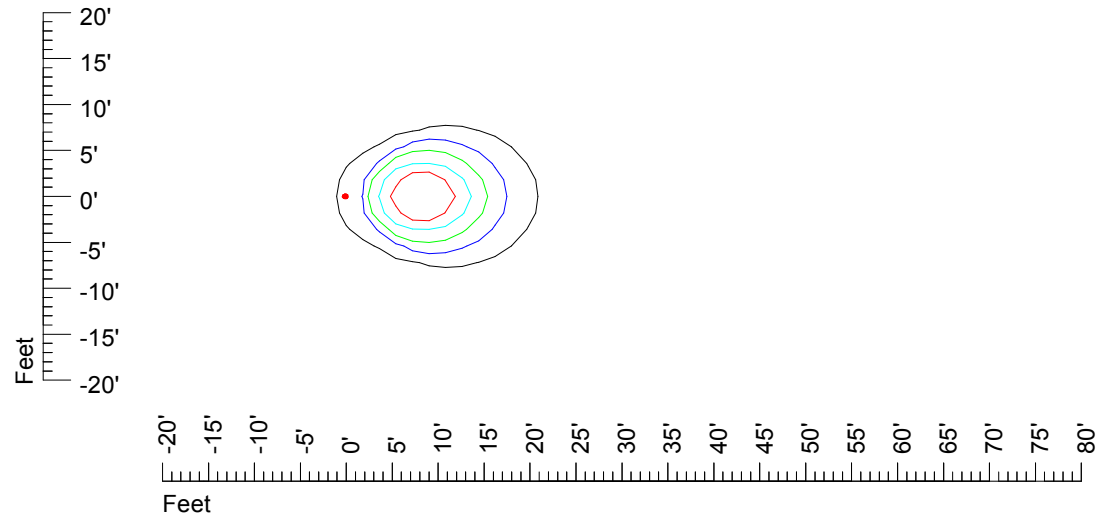

Mounting height 9' Tilt 45°