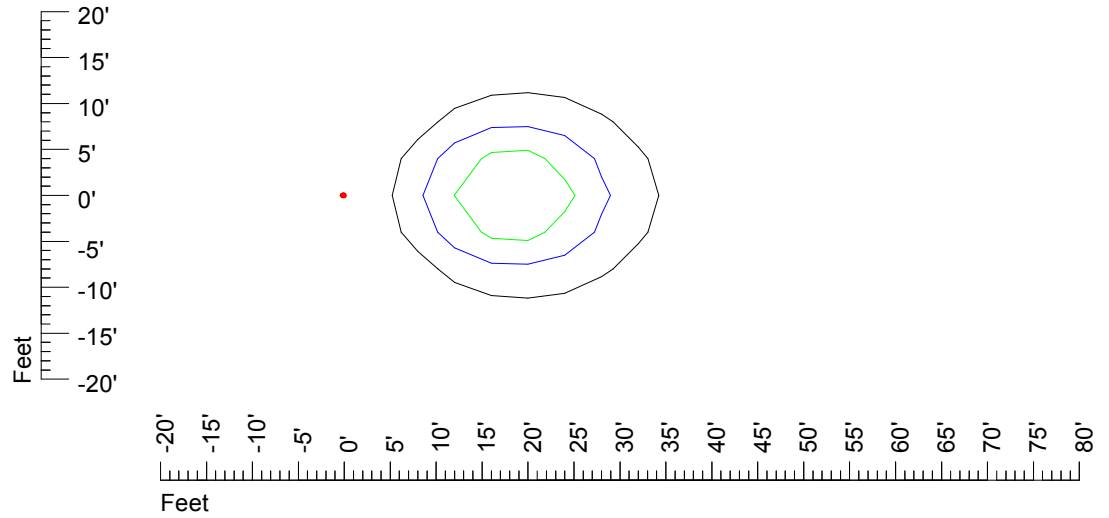

Mounting height 15' Tilt 0°

Mounting height 15' Tilt 30°

Mounting height 15' Tilt 15°

Mounting height 15' Tilt 45°

IES Photometric files MR16 LED 24v4w H370C

Isoline template 20' mounting height

Isoline values — 0.1 fc — 0.25 fc — 0.5 fc — 1.0 fc — 2.0 fc

Mounting height 20' Tilt 0°

Mounting height 20' Tilt 30°

Mounting height 20' Tilt 15°

Mounting height 20' Tilt 45°

IES Photometric files MR16 LED 24v4w H370C

Isoline template 25' mounting height

Isoline values — 0.1 fc — 0.25 fc — 0.5 fc — 1.0 fc — 2.0 fc