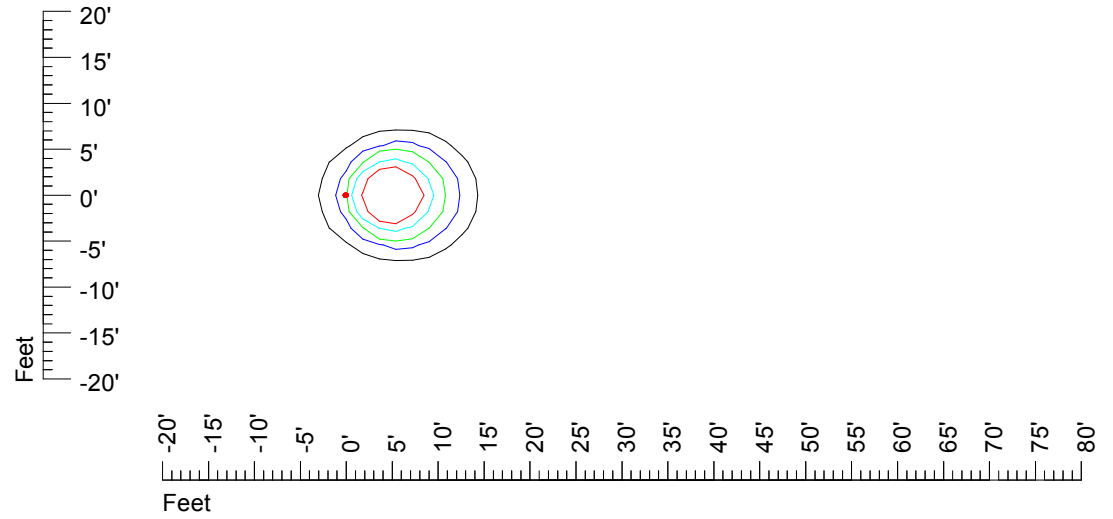

IES Photometric files MR16 LED 24v4w H370C

Isoline template 7' mounting height

Isoline values — 0.1 fc — 0.25 fc — 0.5 fc — 1.0 fc — 2.0 fc

Mounting height 7' Tilt 0°

Mounting height 7' Tilt 30°

Mounting height 7' Tilt 15°

Mounting height 7' Tilt 45°

IES Photometric files MR16 LED 24v4w H370C

Isoline template 9' mounting height

Isoline values — 0.1 fc — 0.25 fc — 0.5 fc — 1.0 fc — 2.0 fc

Mounting height 9' Tilt 0°

Mounting height 9' Tilt 30°

Mounting height 9' Tilt 15°

Mounting height 9' Tilt 45°

IES Photometric files MR16 LED 24v4w H370C

Isoline template 11' mounting height

Isoline values — 0.1 fc — 0.25 fc — 0.5 fc — 1.0 fc — 2.0 fc

Mounting height 11' Tilt 0°