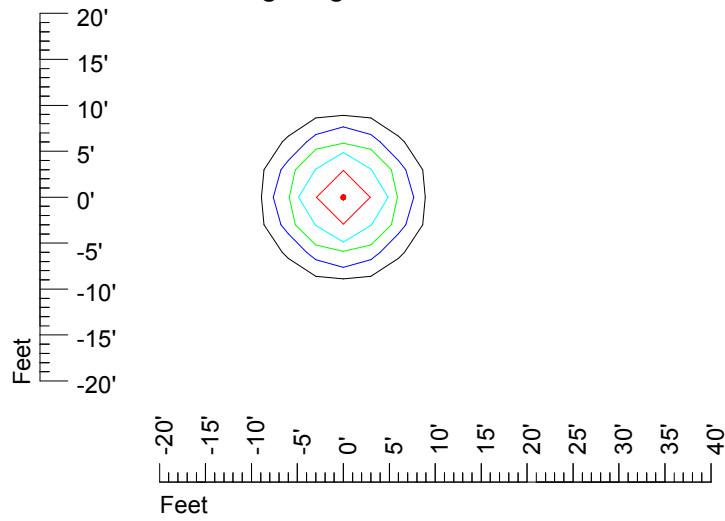

IES Photometric files MR16 LED 24v4w H370C

Isoline template 15' mounting height

Isoline values — 0.1 fc — 0.25 fc — 0.5 fc — 1.0 fc — 2.0 fc

Mounting height 15' Tilt 0°