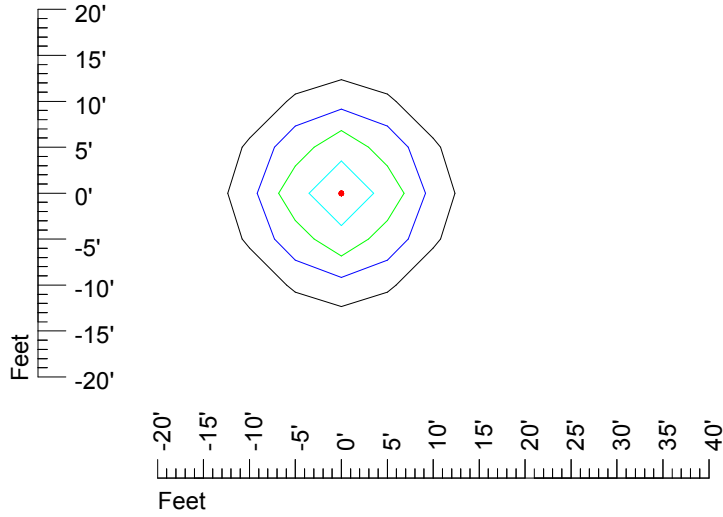

Mounting height 11' Tilt 30°

Mounting height 11' Tilt 15°

Mounting height 11' Tilt 45°

IES Photometric files MR16 LED 24v4w H370C

Isoline template 15' mounting height

Isoline values — 0.1 fc — 0.25 fc — 0.5 fc — 1.0 fc — 2.0 fc

Mounting height 15' Tilt 0°

Mounting height 15' Tilt 30°

Mounting height 15' Tilt 15°

Mounting height 15' Tilt 45°

IES Photometric files MR16 LED 24v4w H370C

Isoline template 20' mounting height

Isoline values — 0.1 fc — 0.25 fc — 0.5 fc — 1.0 fc — 2.0 fc

Mounting height 20' Tilt 0°

Mounting height 20' Tilt 30°

Mounting height 20' Tilt 15°

Mounting height 20' Tilt 45°

IES Photometric files MR16 LED 24v4w H370C

Isoline template 25' mounting height

Isoline values — 0.1 fc — 0.25 fc — 0.5 fc — 1.0 fc — 2.0 fc

Mounting height 25' Tilt 0°

Mounting height 25' Tilt 30°

Mounting height 25' Tilt 15°

Mounting height 25' Tilt 45°

IES Photometric files MR16 LED 24v4w H370C

Isoline template 30' mounting height

Isoline values — 0.1 fc — 0.25 fc — 0.5 fc — 1.0 fc — 2.0 fc