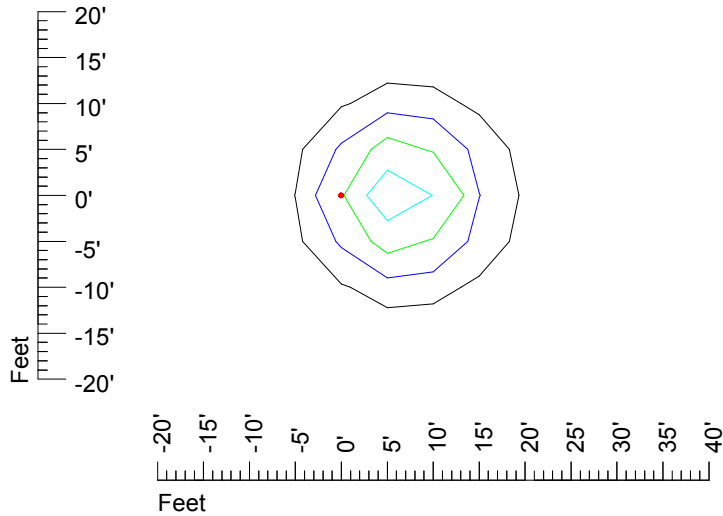

Mounting height 11' Tilt 30°

Mounting height 11' Tilt 15°

Mounting height 11' Tilt 45°

IES Photometric files MR16 LED 24v4w H370C

Isoline template 15' mounting height

Isoline values — 0.1 fc — 0.25 fc — 0.5 fc — 1.0 fc — 2.0 fc

Mounting height 15' Tilt 0°

Mounting height 15' Tilt 30°

Mounting height 15' Tilt 15°

Mounting height 15' Tilt 45°

IES Photometric files MR16 LED 24v4w H370C

Isoline template 20' mounting height

Isoline values — 0.1 fc — 0.25 fc — 0.5 fc — 1.0 fc — 2.0 fc

Mounting height 20' Tilt 0°

Mounting height 20' Tilt 30°

Mounting height 20' Tilt 15°

Mounting height 20' Tilt 45°

IES Photometric files MR16 LED 24v4w H370C

Isoline template 25' mounting height

Isoline values — 0.1 fc — 0.25 fc — 0.5 fc — 1.0 fc — 2.0 fc

Mounting height 25' Tilt 0°

Mounting height 25' Tilt 30°

Mounting height 25' Tilt 15°

Mounting height 25' Tilt 45°

IES Photometric files MR16 LED 24v4w H370C

Isoline template 30' mounting height

Isoline values — 0.1 fc — 0.25 fc — 0.5 fc — 1.0 fc — 2.0 fc