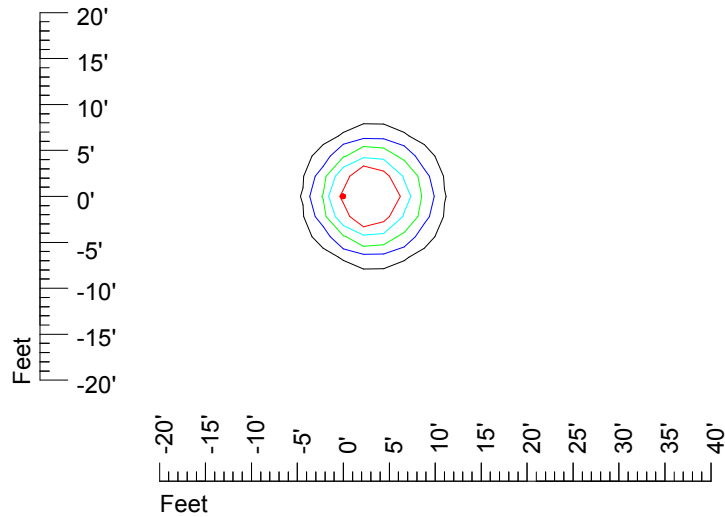

IES Photometric files MR16 LED 24v4w H370C

Isoline template 7' mounting height

Isoline values — 0.1 fc — 0.25 fc — 0.5 fc — 1.0 fc — 2.0 fc

Mounting height 7' Tilt 0°

Mounting height 7' Tilt 30°

Mounting height 7' Tilt 15°

Mounting height 7' Tilt 45°

IES Photometric files MR16 LED 24v4w H370C

Isoline template 9' mounting height

Isoline values — 0.1 fc — 0.25 fc — 0.5 fc — 1.0 fc — 2.0 fc

Mounting height 9' Tilt 0°

Mounting height 9' Tilt 30°

Mounting height 9' Tilt 15°

Mounting height 9' Tilt 45°

IES Photometric files MR16 LED 24v4w H370C

Isoline template 11' mounting height

Isoline values — 0.1 fc — 0.25 fc — 0.5 fc — 1.0 fc — 2.0 fc

Mounting height 11' Tilt 0°

Mounting height 11' Tilt 30°

Mounting height 11' Tilt 15°

Mounting height 11' Tilt 45°

IES Photometric files MR16 LED 24v4w H370C

Isoline template 15' mounting height

Isoline values — 0.1 fc — 0.25 fc — 0.5 fc — 1.0 fc — 2.0 fc