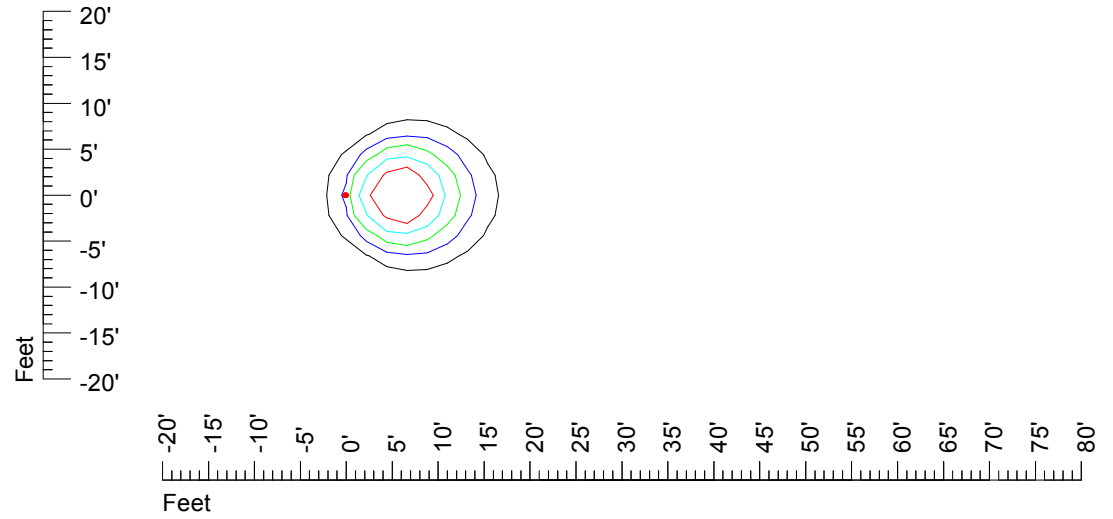

Mounting height 11' Tilt 30°