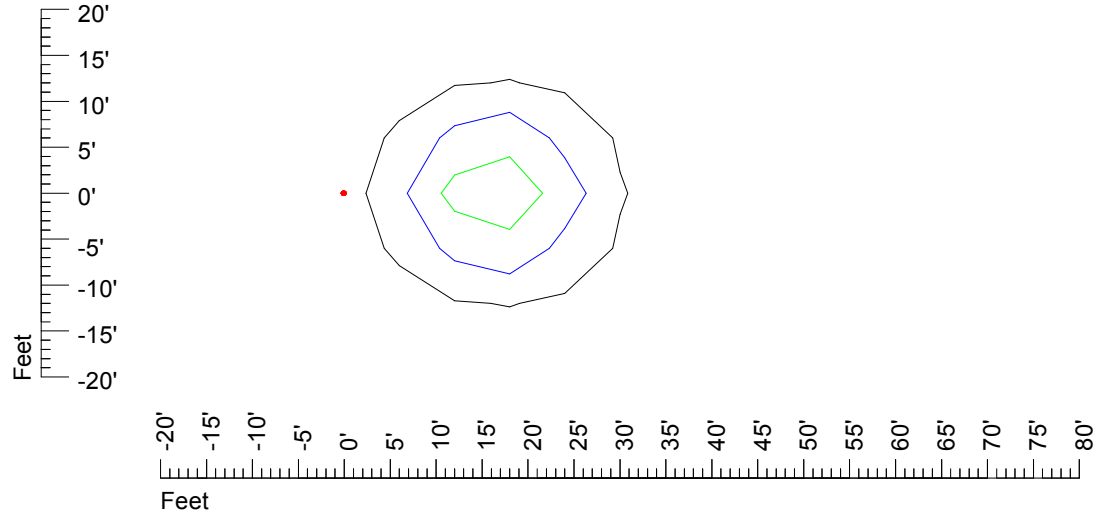

Mounting height 20' Tilt 0°

Mounting height 20' Tilt 30°

Mounting height 20' Tilt 15°

Mounting height 20' Tilt 45°

IES Photometric files MR16 LED 24v4w H370C

Isoline template 25' mounting height

Isoline values — 0.1 fc — 0.25 fc — 0.5 fc — 1.0 fc — 2.0 fc

Mounting height 25' Tilt 0°

Mounting height 25' Tilt 30°

Mounting height 25' Tilt 15°

Mounting height 25' Tilt 45°

IES Photometric files MR16 LED 24v4w H370C

Isoline template 30' mounting height

Isoline values — 0.1 fc — 0.25 fc — 0.5 fc — 1.0 fc — 2.0 fc

Mounting height 30' Tilt 0°

Mounting height 30' Tilt 30°

Mounting height 30' Tilt 15°

Mounting height 30' Tilt 45°