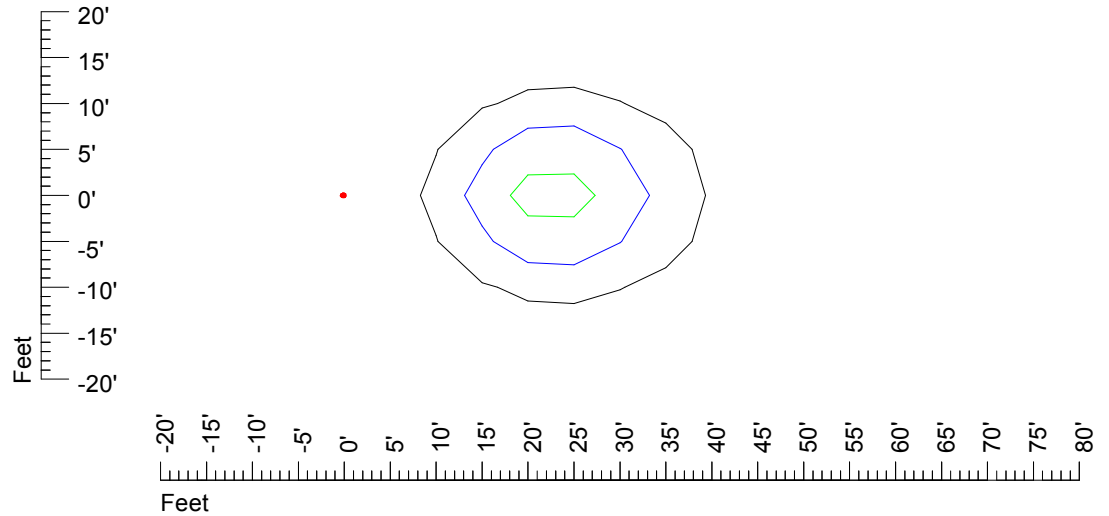

Mounting height 20' Tilt 0°

Mounting height 20' Tilt 30°

Mounting height 20' Tilt 15°

Mounting height 20' Tilt 45°

IES Photometric files MR16 LED 24v4w H370C

Isoline template 25' mounting height

Isoline values — 0.1 fc — 0.25 fc — 0.5 fc — 1.0 fc — 2.0 fc

Mounting height 25' Tilt 0°

Mounting height 25' Tilt 30°

Mounting height 25' Tilt 15°

Mounting height 25' Tilt 45°

IES Photometric files MR16 LED 24v4w H370C

Isoline template 30' mounting height

Isoline values — 0.1 fc — 0.25 fc — 0.5 fc — 1.0 fc — 2.0 fc

Mounting height 30' Tilt 0°

Mounting height 30' Tilt 30°

Mounting height 30' Tilt 15°

Mounting height 30' Tilt 45°