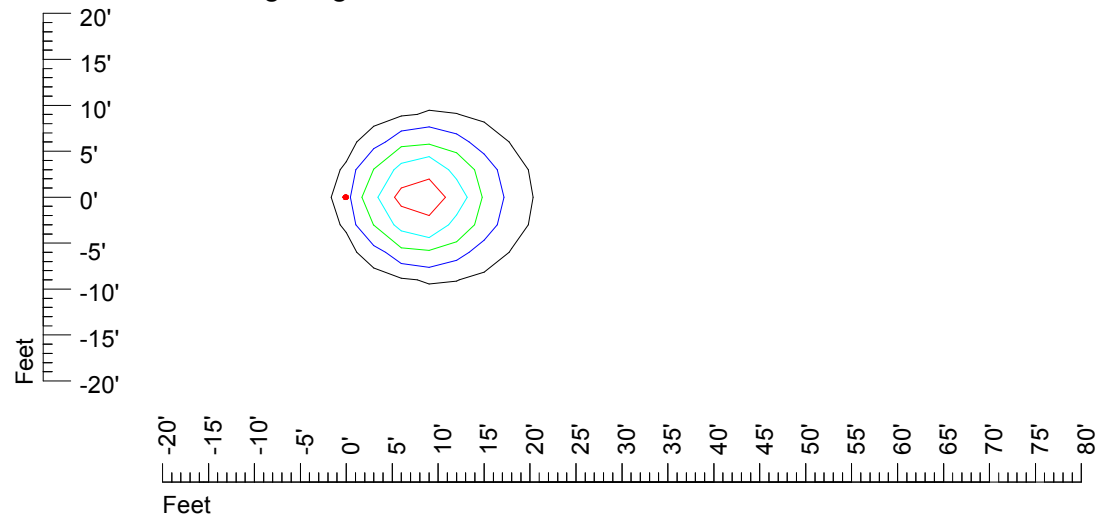

Mounting height 15' Tilt 30°