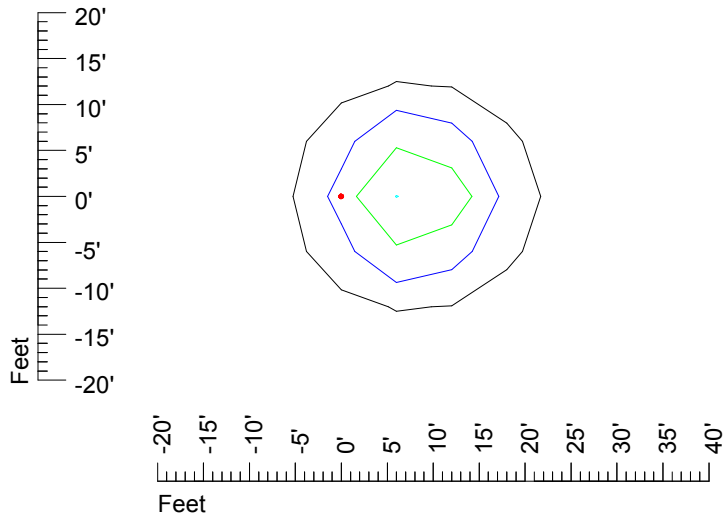

Mounting height 30' Tilt 15°