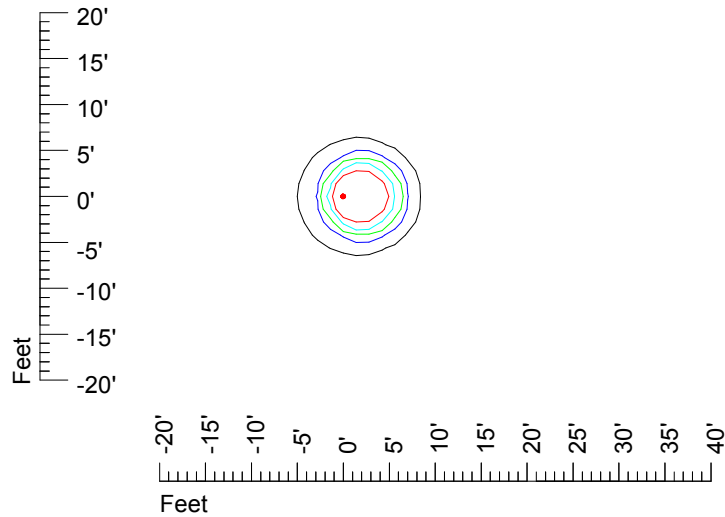

IES Photometric files MR16 LED 24v4w H370C

Isoline template 7' mounting height

Isoline values — 0.1 fc — 0.25 fc — 0.5 fc — 1.0 fc — 2.0 fc

Mounting height 7' Tilt 0°

Mounting height 7' Tilt 30°

Mounting height 7' Tilt 15°

Mounting height 7' Tilt 45°

IES Photometric files MR16 LED 24v4w H370C

Isoline template 9' mounting height

Isoline values — 0.1 fc — 0.25 fc — 0.5 fc — 1.0 fc — 2.0 fc

Mounting height 9' Tilt 0°

Mounting height 9' Tilt 30°

Mounting height 9' Tilt 15°

Mounting height 9' Tilt 45°

IES Photometric files MR16 LED 24v4w H370C

Isoline template 11' mounting height

Isoline values — 0.1 fc — 0.25 fc — 0.5 fc — 1.0 fc — 2.0 fc

Mounting height 11' Tilt 0°

Mounting height 11' Tilt 30°

Mounting height 11' Tilt 15°

Mounting height 11' Tilt 45°

IES Photometric files MR16 LED 24v4w H370C

Isoline template 15' mounting height

Isoline values — 0.1 fc — 0.25 fc — 0.5 fc — 1.0 fc — 2.0 fc