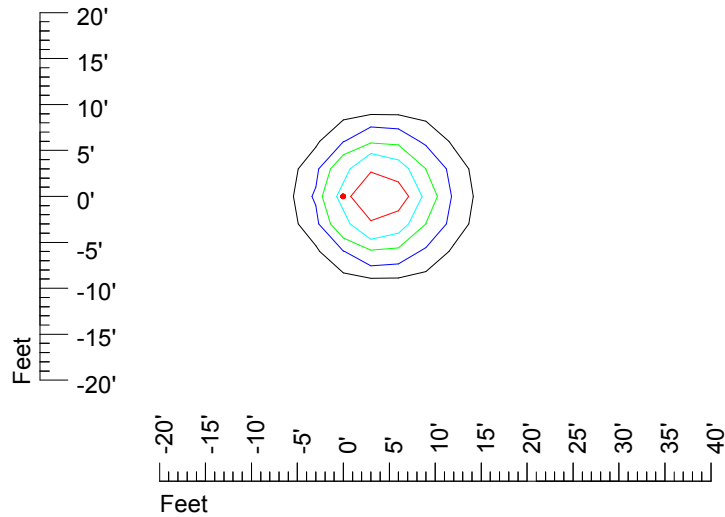

Mounting height 15' Tilt 15°