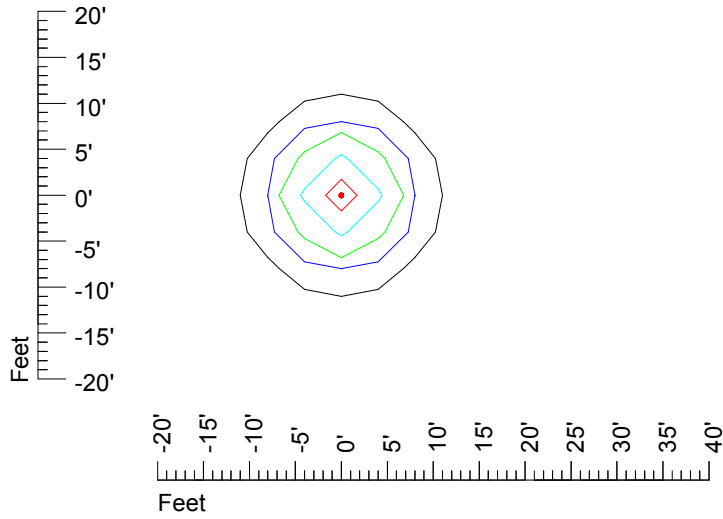

IES Photometric files MR16 LED 24v4w H370C

Isoline template 7' mounting height

Isoline values — 0.1 fc — 0.25 fc — 0.5 fc — 1.0 fc — 2.0 fc

Mounting height 7' Tilt 0°

Mounting height 7' Tilt 30°

Mounting height 7' Tilt 15°

Mounting height 11' Tilt 30°

Mounting height 11' Tilt 15°

Mounting height 11' Tilt 45°

IES Photometric files MR16 LED 24v4w H370C

Isoline template 15' mounting height

Isoline values — 0.1 fc — 0.25 fc — 0.5 fc — 1.0 fc — 2.0 fc

Mounting height 15' Tilt 0°

Mounting height 15' Tilt 30°

Mounting height 15' Tilt 15°

Mounting height 15' Tilt 45°

IES Photometric files MR16 LED 24v4w H370C

Isoline template 20' mounting height

Isoline values — 0.1 fc — 0.25 fc — 0.5 fc — 1.0 fc — 2.0 fc

Mounting height 20' Tilt 0°

Mounting height 20' Tilt 30°

Mounting height 20' Tilt 15°

Mounting height 20' Tilt 45°

IES Photometric files MR16 LED 24v4w H370C

Isoline template 25' mounting height

Isoline values — 0.1 fc — 0.25 fc — 0.5 fc — 1.0 fc — 2.0 fc