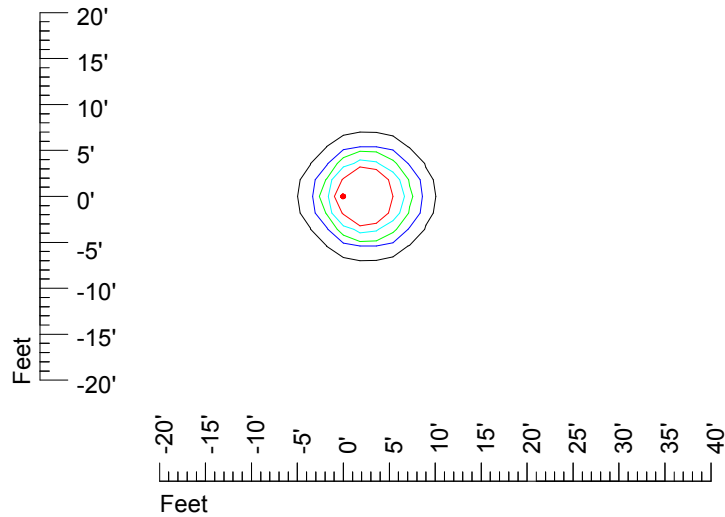

IES Photometric files MR16 LED 24v4w H370C

Isoline template 7' mounting height

Isoline values — 0.1 fc — 0.25 fc — 0.5 fc — 1.0 fc — 2.0 fc

Mounting height 7' Tilt 0°

Mounting height 7' Tilt 30°

Mounting height 7' Tilt 15°

Mounting height 7' Tilt 45°

IES Photometric files MR16 LED 24v4w H370C

Isoline template 9' mounting height

Isoline values — 0.1 fc — 0.25 fc — 0.5 fc — 1.0 fc — 2.0 fc

Mounting height 9' Tilt 0°

Mounting height 9' Tilt 30°

Mounting height 9' Tilt 15°

Mounting height 9' Tilt 45°

IES Photometric files MR16 LED 24v4w H370C

Isoline template 11' mounting height

Isoline values — 0.1 fc — 0.25 fc — 0.5 fc — 1.0 fc — 2.0 fc

Mounting height 11' Tilt 0°

Mounting height 11' Tilt 30°

Mounting height 11' Tilt 15°

Mounting height 11' Tilt 45°

IES Photometric files MR16 LED 24v4w H370C

Isoline template 15' mounting height

Isoline values — 0.1 fc — 0.25 fc — 0.5 fc — 1.0 fc — 2.0 fc