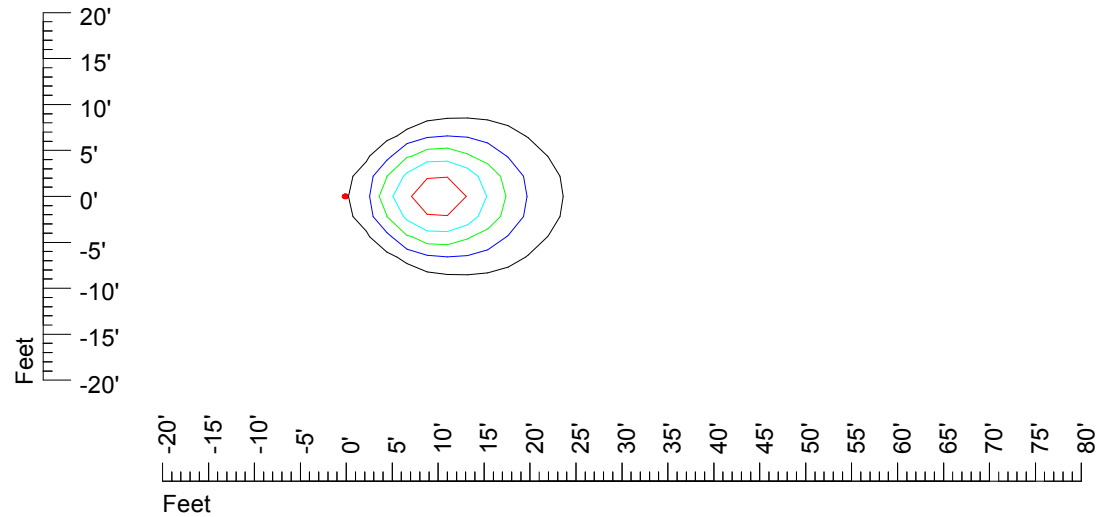

Mounting height 11' Tilt 45°