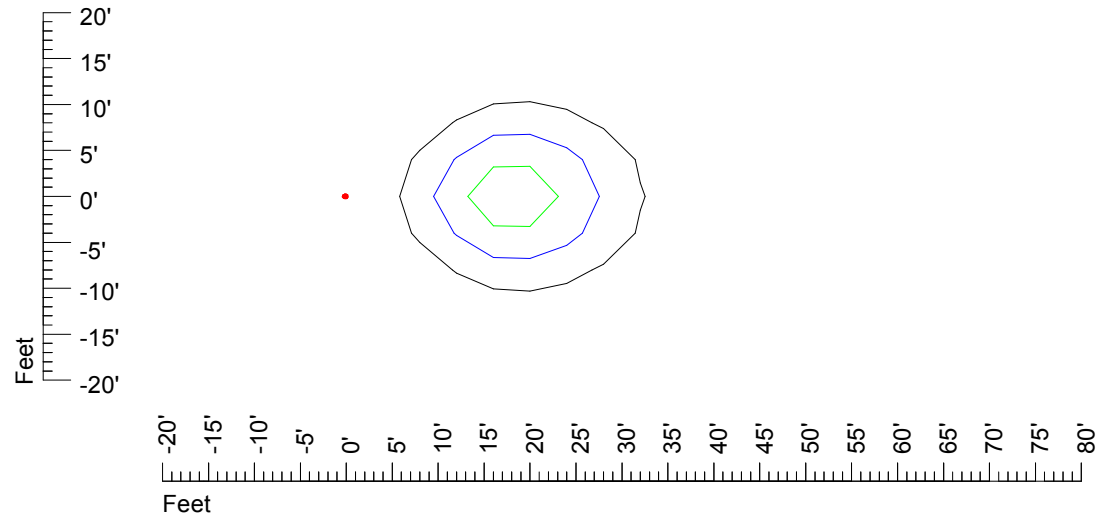

Mounting height 15' Tilt 0°

Mounting height 15' Tilt 30°

Mounting height 15' Tilt 15°

Mounting height 15' Tilt 45°

IES Photometric files MR16 LED 6v4w H369C-10

Isoline template 20' mounting height

Isoline values — 0.1 fc — 0.25 fc — 0.5 fc — 1.0 fc — 2.0 fc

Mounting height 20' Tilt 0°

Mounting height 20' Tilt 30°

Mounting height 20' Tilt 15°

Mounting height 20' Tilt 45°

IES Photometric files MR16 LED 6v4w H369C-10

Isoline template 25' mounting height

Isoline values — 0.1 fc — 0.25 fc — 0.5 fc — 1.0 fc — 2.0 fc

Mounting height 25' Tilt 0°

Mounting height 25' Tilt 30°

Mounting height 25' Tilt 15°

Mounting height 25' Tilt 45°

IES Photometric files MR16 LED 6v4w H369C-10

Isoline template 30' mounting height

Isoline values — 0.1 fc — 0.25 fc — 0.5 fc — 1.0 fc — 2.0 fc