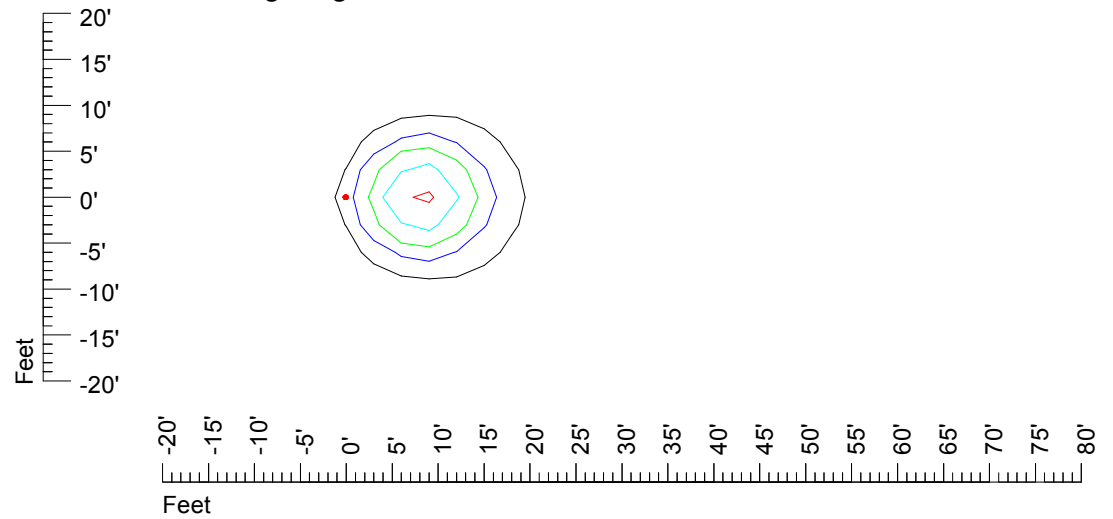

Mounting height 15' Tilt 30°