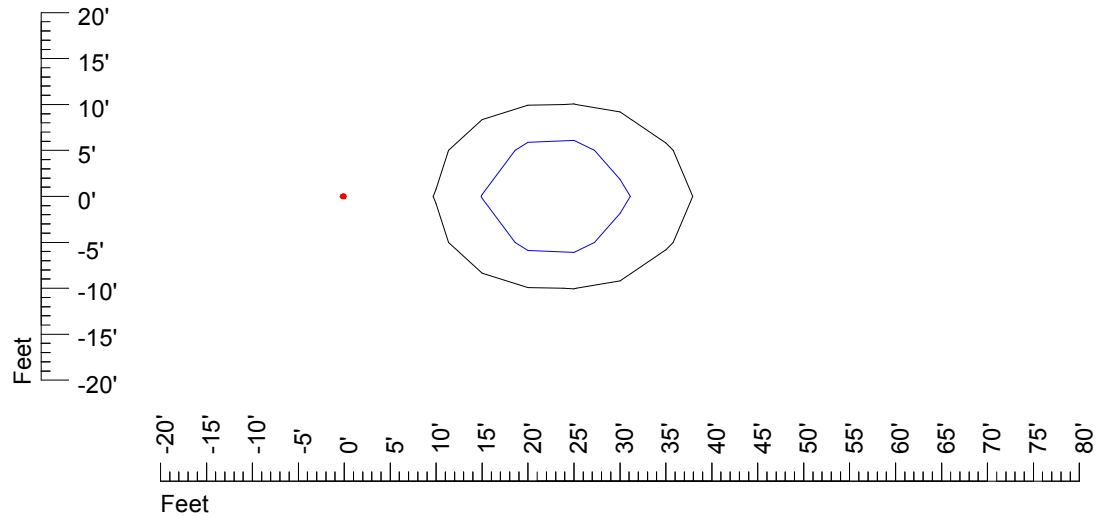

Mounting height 20' Tilt 0°

Mounting height 20' Tilt 30°

Mounting height 20' Tilt 15°

Mounting height 20' Tilt 45°

IES Photometric files MR16 LED 6v4w H369C-10

Isoline template 25' mounting height

Isoline values — 0.1 fc — 0.25 fc — 0.5 fc — 1.0 fc — 2.0 fc

Mounting height 25' Tilt 0°

Mounting height 25' Tilt 30°

Mounting height 25' Tilt 15°

Mounting height 25' Tilt 45°

IES Photometric files MR16 LED 6v4w H369C-10

Isoline template 30' mounting height

Isoline values — 0.1 fc — 0.25 fc — 0.5 fc — 1.0 fc — 2.0 fc

Mounting height 30' Tilt 0°

Mounting height 30' Tilt 30°

Mounting height 30' Tilt 15°

Mounting height 30' Tilt 45°