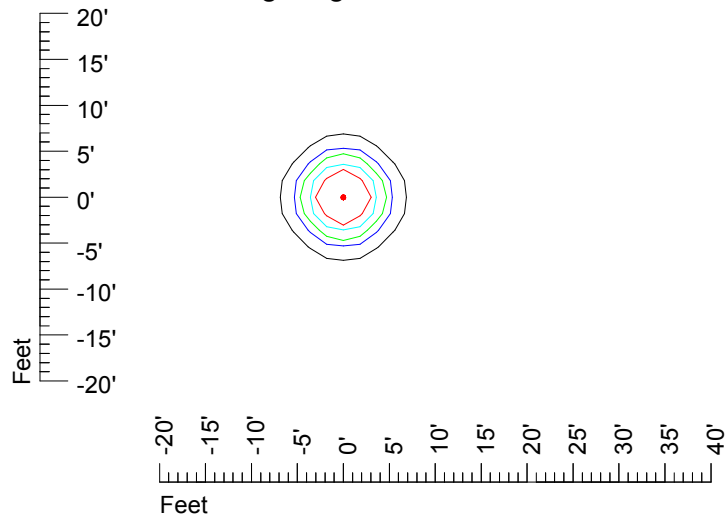

IES Photometric files MR16 LED 6v4w H369C-10

Isoline template 7' mounting height

Isoline values — 0.1 fc — 0.25 fc — 0.5 fc — 1.0 fc — 2.0 fc

Mounting height 7' Tilt 0°

Mounting height 7' Tilt 30°

Mounting height 7' Tilt 15°

Mounting height 7' Tilt 45°

IES Photometric files MR16 LED 6v4w H369C-10

Isoline template 9' mounting height

Isoline values — 0.1 fc — 0.25 fc — 0.5 fc — 1.0 fc — 2.0 fc

Mounting height 9' Tilt 0°

Mounting height 9' Tilt 30°

Mounting height 9' Tilt 15°

Mounting height 9' Tilt 45°

IES Photometric files MR16 LED 6v4w H369C-10

Isoline template 11' mounting height

Isoline values — 0.1 fc — 0.25 fc — 0.5 fc — 1.0 fc — 2.0 fc

Mounting height 11' Tilt 0°

Mounting height 11' Tilt 30°

Mounting height 11' Tilt 15°

Mounting height 11' Tilt 45°

IES Photometric files MR16 LED 6v4w H369C-10

Isoline template 15' mounting height

Isoline values — 0.1 fc — 0.25 fc — 0.5 fc — 1.0 fc — 2.0 fc