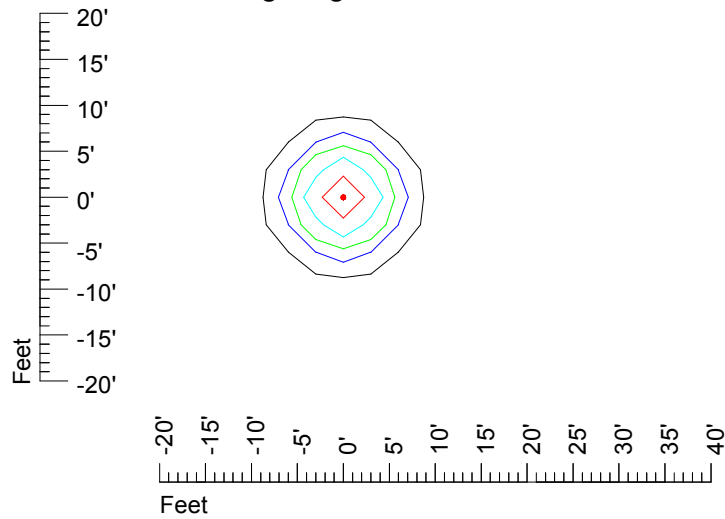

IES Photometric files MR16 LED 6v4w H369C-10

Isoline template 15' mounting height

Isoline values — 0.1 fc — 0.25 fc — 0.5 fc — 1.0 fc — 2.0 fc

Mounting height 15' Tilt 0°