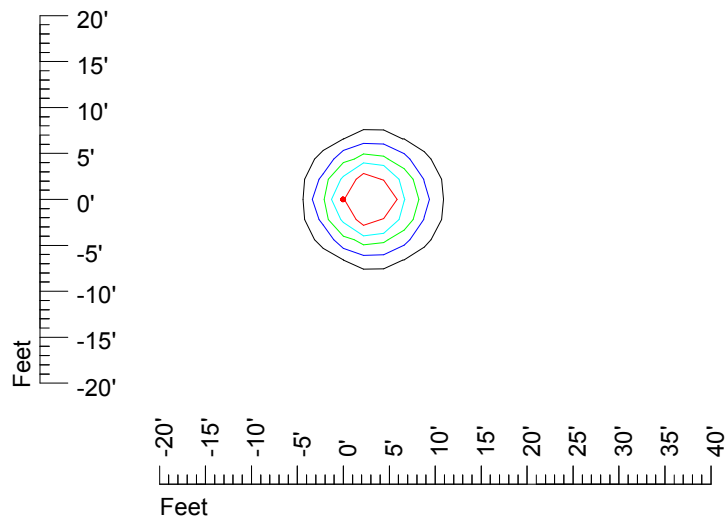

IES Photometric files MR16 LED 6v4w H369C-10

Isoline template 7' mounting height

Isoline values — 0.1 fc — 0.25 fc — 0.5 fc — 1.0 fc — 2.0 fc

Mounting height 7' Tilt 0°

Mounting height 7' Tilt 30°

Mounting height 7' Tilt 15°

Mounting height 7' Tilt 45°

IES Photometric files MR16 LED 6v4w H369C-10

Isoline template 9' mounting height

Isoline values — 0.1 fc — 0.25 fc — 0.5 fc — 1.0 fc — 2.0 fc

Mounting height 9' Tilt 0°

Mounting height 9' Tilt 30°

Mounting height 9' Tilt 15°

Mounting height 9' Tilt 45°

IES Photometric files MR16 LED 6v4w H369C-10

Isoline template 11' mounting height

Isoline values — 0.1 fc — 0.25 fc — 0.5 fc — 1.0 fc — 2.0 fc

Mounting height 11' Tilt 0°

Mounting height 11' Tilt 30°

Mounting height 11' Tilt 15°

Mounting height 11' Tilt 45°

IES Photometric files MR16 LED 6v4w H369C-10

Isoline template 15' mounting height

Isoline values — 0.1 fc — 0.25 fc — 0.5 fc — 1.0 fc — 2.0 fc