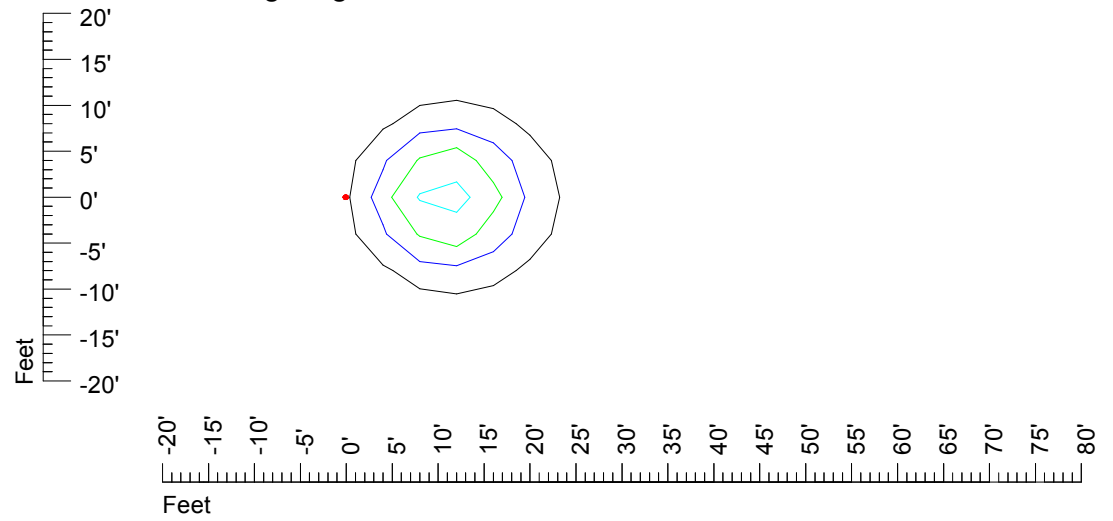

Mounting height 20' Tilt 30°