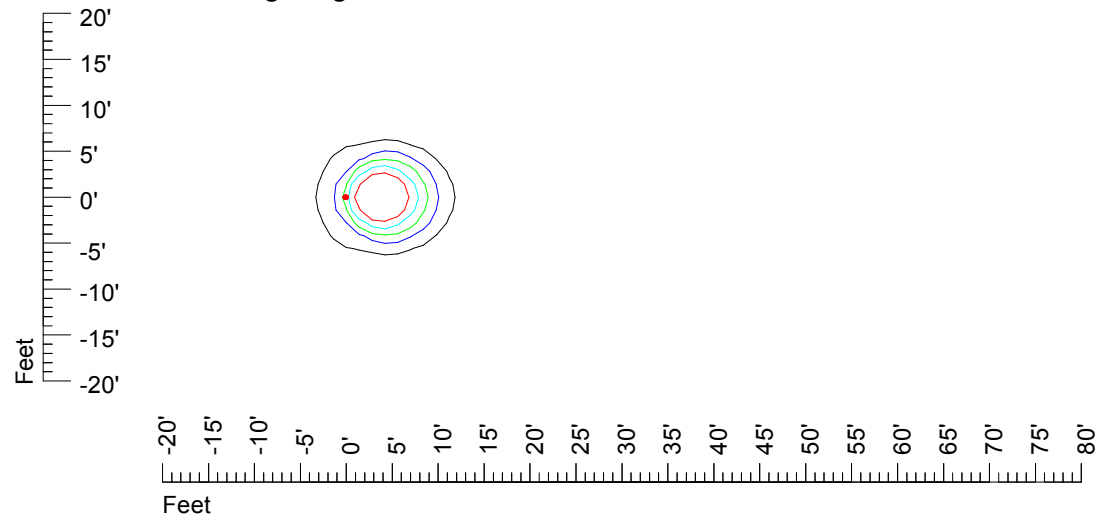

IES Photometric files MR16 LED 6v4w H369C-10

Isoline template 7' mounting height

Isoline values — 0.1 fc — 0.25 fc — 0.5 fc — 1.0 fc — 2.0 fc

Mounting height 7' Tilt 0°

Mounting height 7' Tilt 30°

Mounting height 7' Tilt 15°

Mounting height 7' Tilt 45°

IES Photometric files MR16 LED 6v4w H369C-10

Isoline template 9' mounting height

Isoline values — 0.1 fc — 0.25 fc — 0.5 fc — 1.0 fc — 2.0 fc

Mounting height 9' Tilt 0°

Mounting height 9' Tilt 30°

Mounting height 9' Tilt 15°

Mounting height 9' Tilt 45°

IES Photometric files MR16 LED 6v4w H369C-10

Isoline template 11' mounting height

Isoline values — 0.1 fc — 0.25 fc — 0.5 fc — 1.0 fc — 2.0 fc

Mounting height 11' Tilt 0°