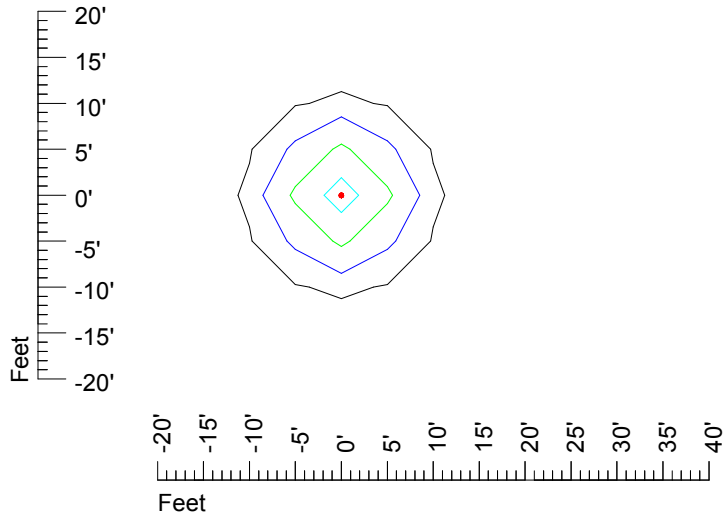

Mounting height 11' Tilt 30°

Mounting height 11' Tilt 15°

Mounting height 11' Tilt 45°

IES Photometric files MR16 LED 6v4w H369C-10

Isoline template 15' mounting height

Isoline values — 0.1 fc — 0.25 fc — 0.5 fc — 1.0 fc — 2.0 fc

Mounting height 15' Tilt 0°

Mounting height 15' Tilt 30°

Mounting height 15' Tilt 15°

Mounting height 15' Tilt 45°

IES Photometric files MR16 LED 6v4w H369C-10

Isoline template 20' mounting height

Isoline values — 0.1 fc — 0.25 fc — 0.5 fc — 1.0 fc — 2.0 fc

Mounting height 20' Tilt 0°

Mounting height 20' Tilt 30°

Mounting height 20' Tilt 15°

Mounting height 20' Tilt 45°

IES Photometric files MR16 LED 6v4w H369C-10

Isoline template 25' mounting height

Isoline values — 0.1 fc — 0.25 fc — 0.5 fc — 1.0 fc — 2.0 fc

Mounting height 25' Tilt 0°

Mounting height 25' Tilt 30°

Mounting height 25' Tilt 15°

Mounting height 25' Tilt 45°

IES Photometric files MR16 LED 6v4w H369C-10

Isoline template 30' mounting height

Isoline values — 0.1 fc — 0.25 fc — 0.5 fc — 1.0 fc — 2.0 fc