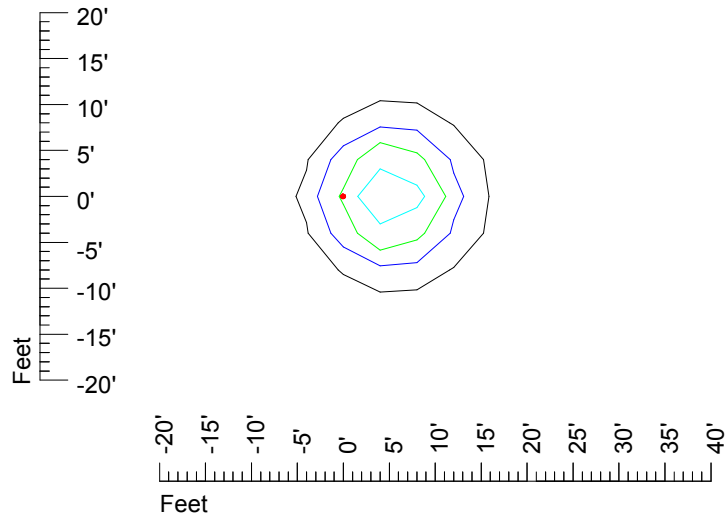

IES Photometric files MR16 LED 6v4w H369C-10

Isoline template 7' mounting height

Isoline values — 0.1 fc — 0.25 fc — 0.5 fc — 1.0 fc — 2.0 fc

Mounting height 7' Tilt 0°

Mounting height 7' Tilt 30°

Mounting height 7' Tilt 15°

Mounting height 11' Tilt 30°

Mounting height 11' Tilt 15°

Mounting height 11' Tilt 45°

IES Photometric files MR16 LED 6v4w H369C-10

Isoline template 15' mounting height

Isoline values — 0.1 fc — 0.25 fc — 0.5 fc — 1.0 fc — 2.0 fc

Mounting height 15' Tilt 0°

Mounting height 15' Tilt 30°

Mounting height 15' Tilt 15°

Mounting height 15' Tilt 45°

IES Photometric files MR16 LED 6v4w H369C-10

Isoline template 20' mounting height

Isoline values — 0.1 fc — 0.25 fc — 0.5 fc — 1.0 fc — 2.0 fc

Mounting height 20' Tilt 0°

Mounting height 20' Tilt 30°

Mounting height 20' Tilt 15°

Mounting height 20' Tilt 45°

IES Photometric files MR16 LED 6v4w H369C-10

Isoline template 25' mounting height

Isoline values — 0.1 fc — 0.25 fc — 0.5 fc — 1.0 fc — 2.0 fc