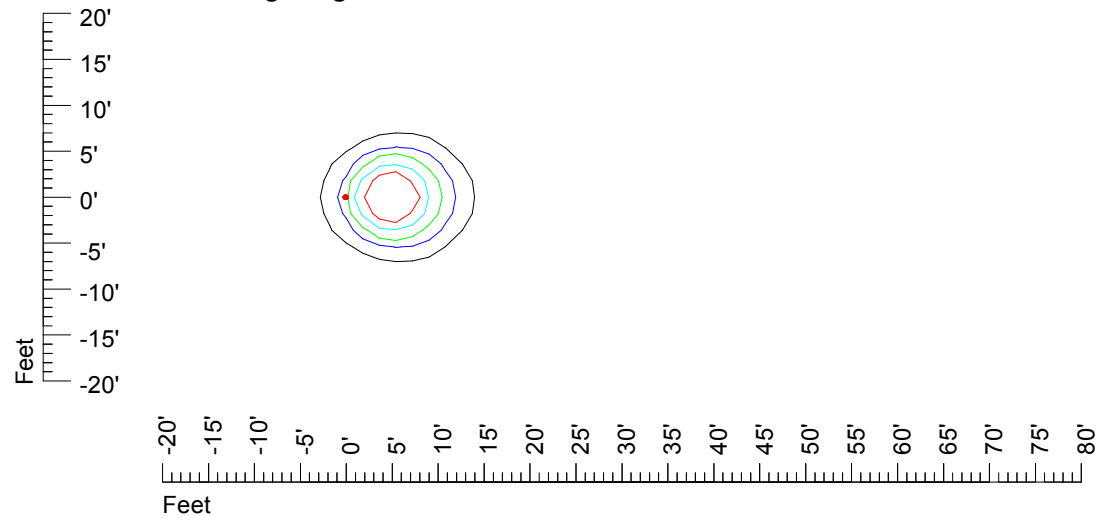

IES Photometric files MR16 LED 6v4w H369C-10

Isoline template 7' mounting height

Isoline values — 0.1 fc — 0.25 fc — 0.5 fc — 1.0 fc — 2.0 fc

Mounting height 7' Tilt 0°

Mounting height 7' Tilt 30°

Mounting height 7' Tilt 15°

Mounting height 7' Tilt 45°

IES Photometric files MR16 LED 6v4w H369C-10

Isoline template 9' mounting height

Isoline values — 0.1 fc — 0.25 fc — 0.5 fc — 1.0 fc — 2.0 fc

Mounting height 9' Tilt 0°

Mounting height 9' Tilt 30°

Mounting height 9' Tilt 15°

Mounting height 9' Tilt 45°

IES Photometric files MR16 LED 6v4w H369C-10

Isoline template 11' mounting height

Isoline values — 0.1 fc — 0.25 fc — 0.5 fc — 1.0 fc — 2.0 fc

Mounting height 11' Tilt 0°