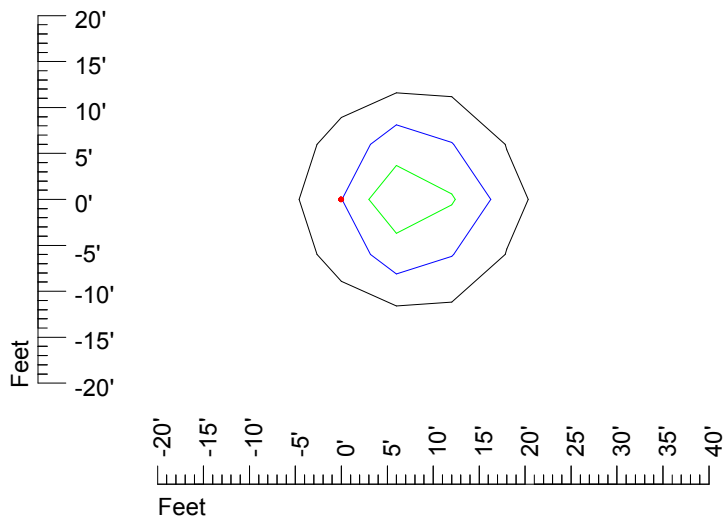

Mounting height 30' Tilt 15°