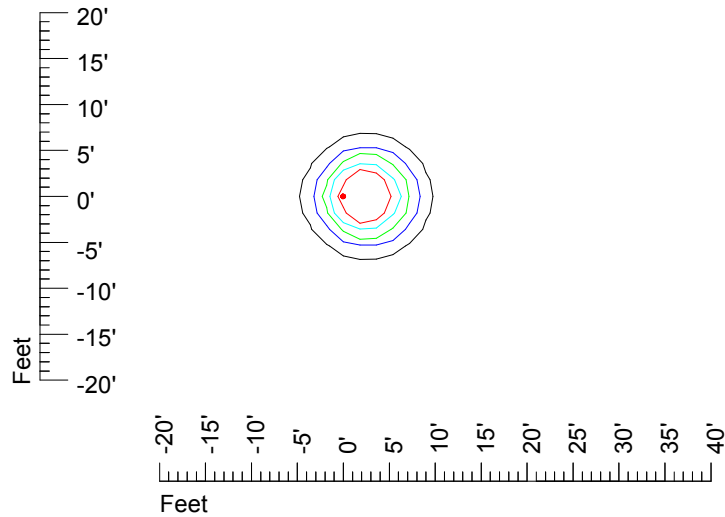

IES Photometric files MR16 LED 6v4w H369C-10

Isoline template 7' mounting height

Isoline values — 0.1 fc — 0.25 fc — 0.5 fc — 1.0 fc — 2.0 fc

Mounting height 7' Tilt 0°

Mounting height 7' Tilt 30°

Mounting height 7' Tilt 15°

Mounting height 7' Tilt 45°

IES Photometric files MR16 LED 6v4w H369C-10

Isoline template 9' mounting height

Isoline values — 0.1 fc — 0.25 fc — 0.5 fc — 1.0 fc — 2.0 fc

Mounting height 9' Tilt 0°

Mounting height 9' Tilt 30°

Mounting height 9' Tilt 15°

Mounting height 9' Tilt 45°

IES Photometric files MR16 LED 6v4w H369C-10

Isoline template 11' mounting height

Isoline values — 0.1 fc — 0.25 fc — 0.5 fc — 1.0 fc — 2.0 fc

Mounting height 11' Tilt 0°

Mounting height 11' Tilt 30°

Mounting height 11' Tilt 15°

Mounting height 11' Tilt 45°

IES Photometric files MR16 LED 6v4w H369C-10

Isoline template 15' mounting height

Isoline values — 0.1 fc — 0.25 fc — 0.5 fc — 1.0 fc — 2.0 fc