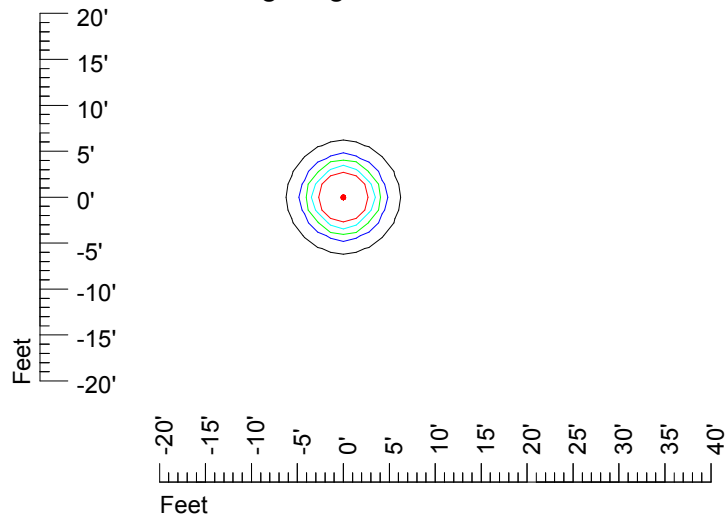

IES Photometric files MR16 LED 6v4w H369C-10

Isoline template 7' mounting height

Isoline values — 0.1 fc — 0.25 fc — 0.5 fc — 1.0 fc — 2.0 fc

Mounting height 7' Tilt 0°

Mounting height 7' Tilt 30°

Mounting height 7' Tilt 15°

Mounting height 7' Tilt 45°

IES Photometric files MR16 LED 6v4w H369C-10

Isoline template 9' mounting height

Isoline values — 0.1 fc — 0.25 fc — 0.5 fc — 1.0 fc — 2.0 fc

Mounting height 9' Tilt 0°

Mounting height 9' Tilt 30°

Mounting height 9' Tilt 15°

Mounting height 9' Tilt 45°

IES Photometric files MR16 LED 6v4w H369C-10

Isoline template 11' mounting height

Isoline values — 0.1 fc — 0.25 fc — 0.5 fc — 1.0 fc — 2.0 fc

Mounting height 11' Tilt 0°

Mounting height 11' Tilt 30°

Mounting height 11' Tilt 15°

Mounting height 11' Tilt 45°

IES Photometric files MR16 LED 6v4w H369C-10

Isoline template 15' mounting height

Isoline values — 0.1 fc — 0.25 fc — 0.5 fc — 1.0 fc — 2.0 fc