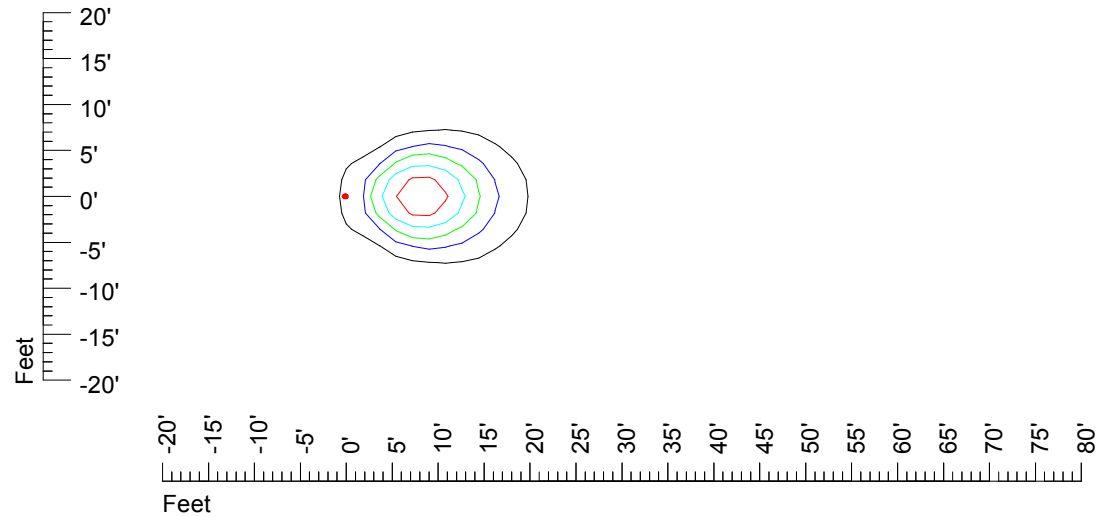

IES Photometric files MR16 LED 6v4w H369C-10

Isoline template 7' mounting height

Isoline values — 0.1 fc — 0.25 fc — 0.5 fc — 1.0 fc — 2.0 fc

Mounting height 7' Tilt 0°

Mounting height 7' Tilt 30°

Mounting height 7' Tilt 15°

Mounting height 7' Tilt 45°

IES Photometric files MR16 LED 6v4w H369C-10

Isoline template 9' mounting height

Isoline values — 0.1 fc — 0.25 fc — 0.5 fc — 1.0 fc — 2.0 fc

Mounting height 9' Tilt 0°

Mounting height 9' Tilt 30°

Mounting height 9' Tilt 15°

Mounting height 9' Tilt 45°

IES Photometric files MR16 LED 6v4w H369C-10

Isoline template 11' mounting height

Isoline values — 0.1 fc — 0.25 fc — 0.5 fc — 1.0 fc — 2.0 fc

Mounting height 11' Tilt 0°