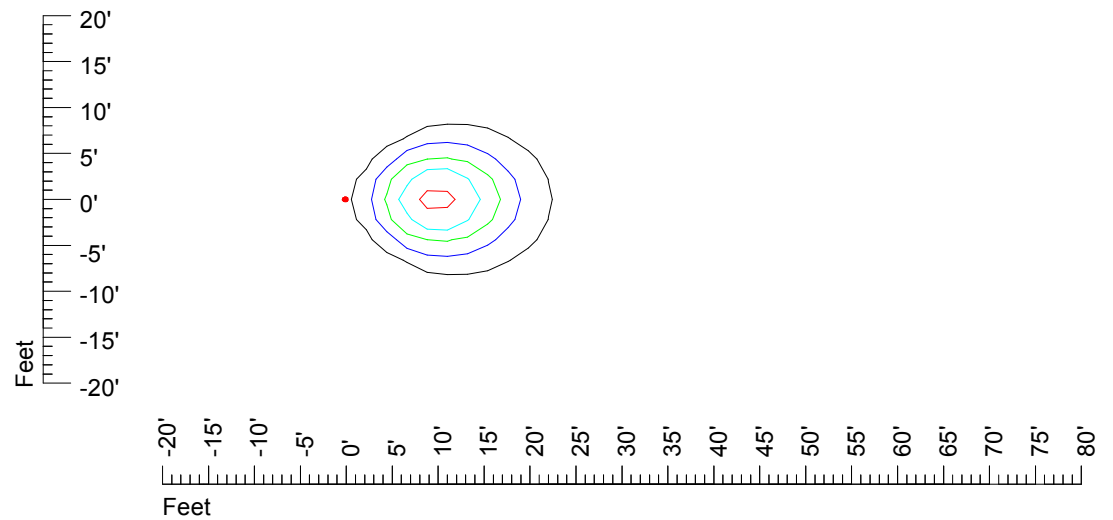

IES Photometric files MR16 LED 6v4w H369C-10

Isoline template 7' mounting height

Isoline values — 0.1 fc — 0.25 fc — 0.5 fc — 1.0 fc — 2.0 fc

Mounting height 7' Tilt 0°

Mounting height 7' Tilt 30°

Mounting height 7' Tilt 15°

Mounting height 7' Tilt 45°

IES Photometric files MR16 LED 6v4w H369C-10

Isoline template 9' mounting height

Isoline values — 0.1 fc — 0.25 fc — 0.5 fc — 1.0 fc — 2.0 fc

Mounting height 9' Tilt 0°

Mounting height 9' Tilt 30°

Mounting height 9' Tilt 15°

Mounting height 9' Tilt 45°

IES Photometric files MR16 LED 6v4w H369C-10

Isoline template 11' mounting height

Isoline values — 0.1 fc — 0.25 fc — 0.5 fc — 1.0 fc — 2.0 fc

Mounting height 11' Tilt 0°

Mounting height 11' Tilt 30°

Mounting height 11' Tilt 15°

Mounting height 11' Tilt 45°

IES Photometric files MR16 LED 6v4w H369C-10

Isoline template 15' mounting height

Isoline values — 0.1 fc — 0.25 fc — 0.5 fc — 1.0 fc — 2.0 fc