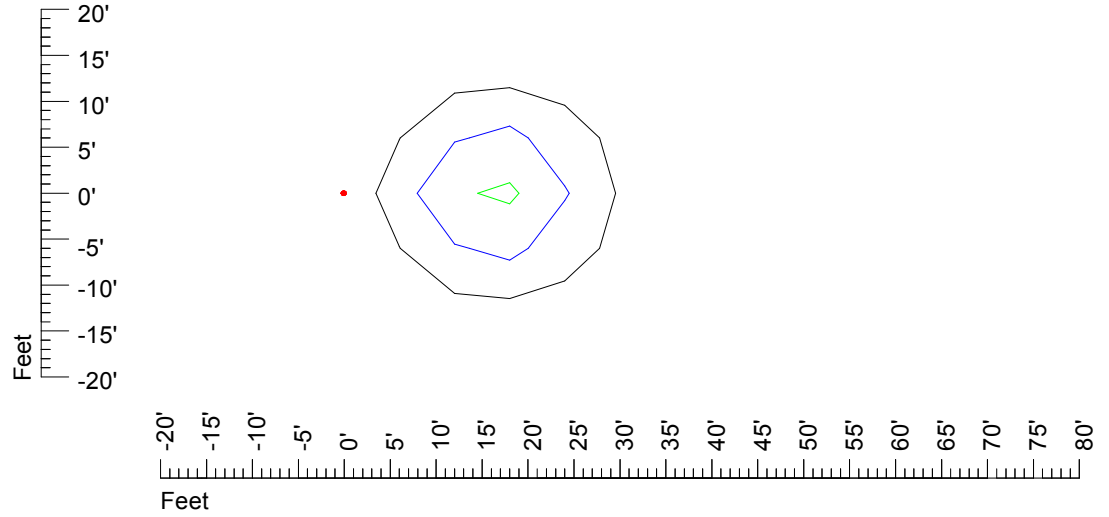

Mounting height 20' Tilt 0°

Mounting height 20' Tilt 30°

Mounting height 20' Tilt 15°

Mounting height 20' Tilt 45°

IES Photometric files MR16 LED 6v4w H369C-10

Isoline template 25' mounting height

Isoline values — 0.1 fc — 0.25 fc — 0.5 fc — 1.0 fc — 2.0 fc

Mounting height 25' Tilt 0°

Mounting height 25' Tilt 30°

Mounting height 25' Tilt 15°

Mounting height 25' Tilt 45°

IES Photometric files MR16 LED 6v4w H369C-10

Isoline template 30' mounting height

Isoline values — 0.1 fc — 0.25 fc — 0.5 fc — 1.0 fc — 2.0 fc

Mounting height 30' Tilt 0°

Mounting height 30' Tilt 30°

Mounting height 30' Tilt 15°

Mounting height 30' Tilt 45°