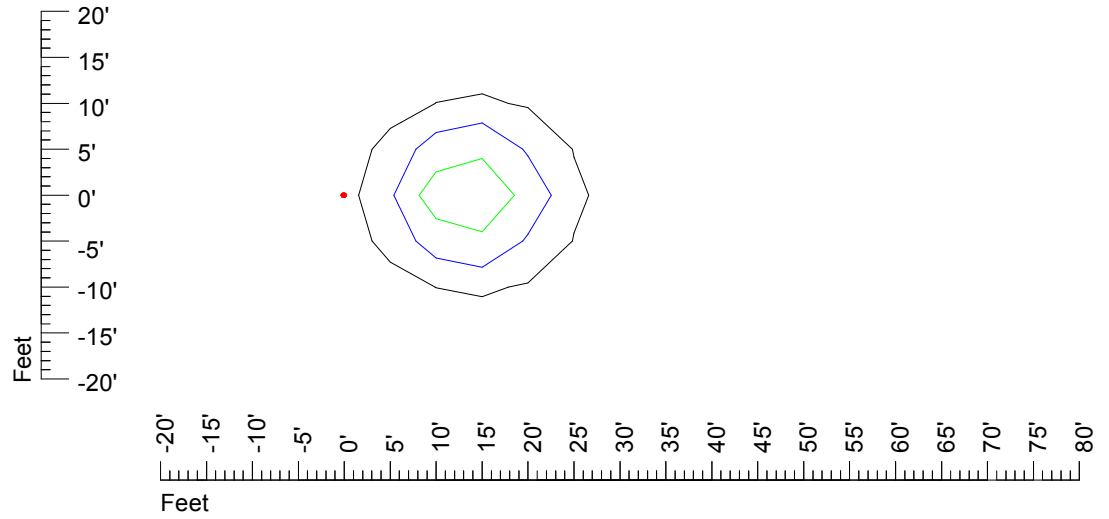

Mounting height 25' Tilt 30°