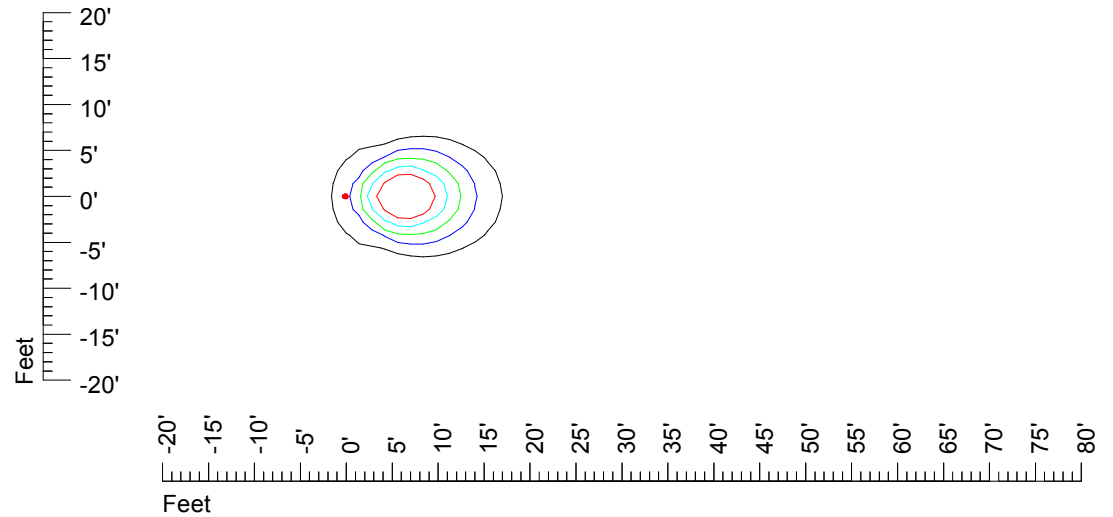

IES Photometric files MR16 LED 6v4w H369C-10

Isoline template 7' mounting height

Isoline values — 0.1 fc — 0.25 fc — 0.5 fc — 1.0 fc — 2.0 fc

Mounting height 7' Tilt 0°

Mounting height 7' Tilt 30°

Mounting height 7' Tilt 15°

Mounting height 7' Tilt 45°

IES Photometric files MR16 LED 6v4w H369C-10

Isoline template 9' mounting height

Isoline values — 0.1 fc — 0.25 fc — 0.5 fc — 1.0 fc — 2.0 fc

Mounting height 9' Tilt 0°

Mounting height 9' Tilt 30°