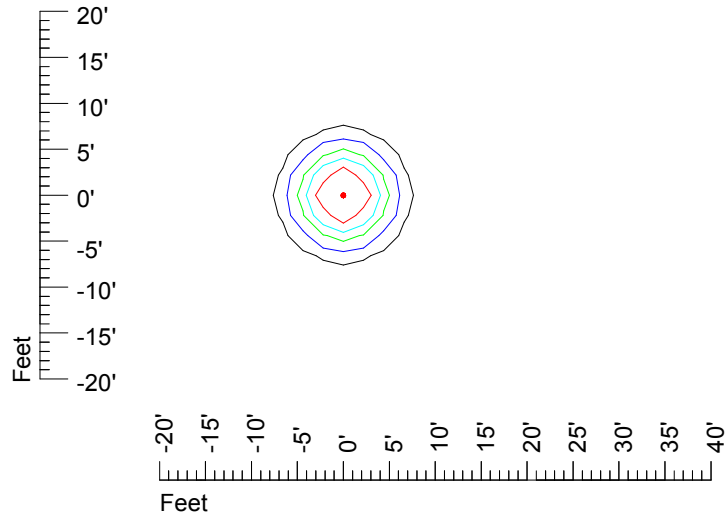

IES Photometric files MR16 LED 6v4w H369C-10

Isoline template 7' mounting height

Isoline values — 0.1 fc — 0.25 fc — 0.5 fc — 1.0 fc — 2.0 fc

Mounting height 7' Tilt 0°

Mounting height 7' Tilt 30°

Mounting height 7' Tilt 15°

Mounting height 7' Tilt 45°

IES Photometric files MR16 LED 6v4w H369C-10

Isoline template 9' mounting height

Isoline values — 0.1 fc — 0.25 fc — 0.5 fc — 1.0 fc — 2.0 fc

Mounting height 9' Tilt 0°

Mounting height 9' Tilt 30°

Mounting height 9' Tilt 15°

Mounting height 9' Tilt 45°

IES Photometric files MR16 LED 6v4w H369C-10

Isoline template 11' mounting height

Isoline values — 0.1 fc — 0.25 fc — 0.5 fc — 1.0 fc — 2.0 fc

Mounting height 11' Tilt 0°

Mounting height 11' Tilt 30°

Mounting height 11' Tilt 15°

Mounting height 11' Tilt 45°

IES Photometric files MR16 LED 6v4w H369C-10

Isoline template 15' mounting height

Isoline values — 0.1 fc — 0.25 fc — 0.5 fc — 1.0 fc — 2.0 fc