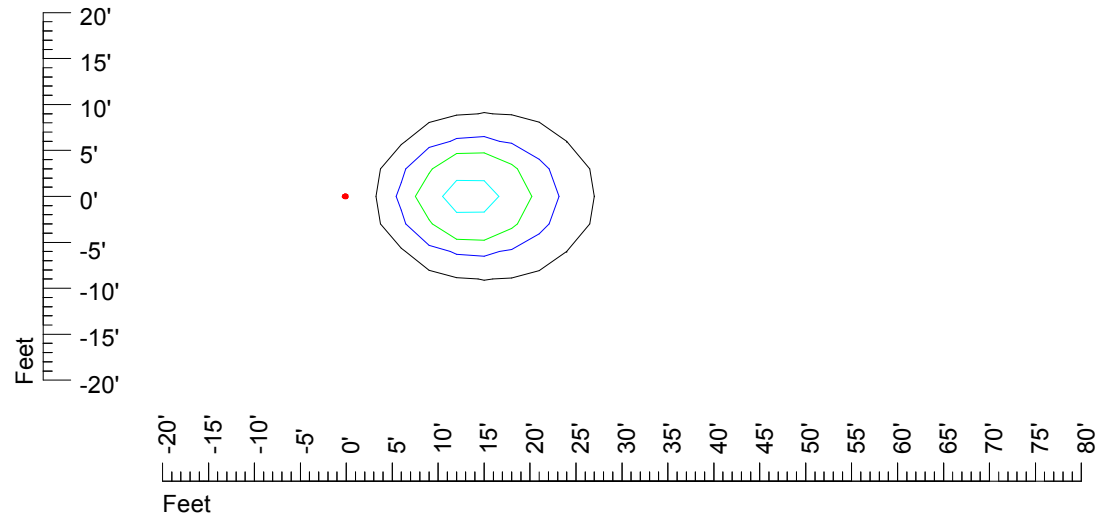

Mounting height 15' Tilt 0°

Mounting height 15' Tilt 30°

Mounting height 15' Tilt 15°

Mounting height 15' Tilt 45°

IES Photometric files MR16 LED 6v4w H369C-10

Isoline template 20' mounting height

Isoline values — 0.1 fc — 0.25 fc — 0.5 fc — 1.0 fc — 2.0 fc