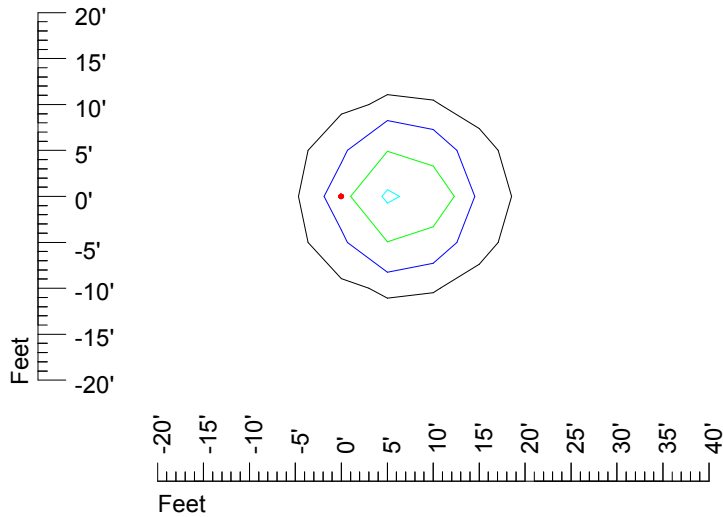

Mounting height 11' Tilt 30°

Mounting height 11' Tilt 15°

Mounting height 11' Tilt 45°

IES Photometric files MR16 LED 6v4w H369C-10

Isoline template 15' mounting height

Isoline values — 0.1 fc — 0.25 fc — 0.5 fc — 1.0 fc — 2.0 fc

Mounting height 15' Tilt 0°

Mounting height 15' Tilt 30°

Mounting height 15' Tilt 15°

Mounting height 15' Tilt 45°

IES Photometric files MR16 LED 6v4w H369C-10

Isoline template 20' mounting height

Isoline values — 0.1 fc — 0.25 fc — 0.5 fc — 1.0 fc — 2.0 fc

Mounting height 20' Tilt 0°

Mounting height 20' Tilt 30°

Mounting height 20' Tilt 15°

Mounting height 20' Tilt 45°

IES Photometric files MR16 LED 6v4w H369C-10

Isoline template 25' mounting height

Isoline values — 0.1 fc — 0.25 fc — 0.5 fc — 1.0 fc — 2.0 fc

Mounting height 25' Tilt 0°

Mounting height 25' Tilt 30°

Mounting height 25' Tilt 15°

Mounting height 25' Tilt 45°

IES Photometric files MR16 LED 6v4w H369C-10

Isoline template 30' mounting height

Isoline values — 0.1 fc — 0.25 fc — 0.5 fc — 1.0 fc — 2.0 fc