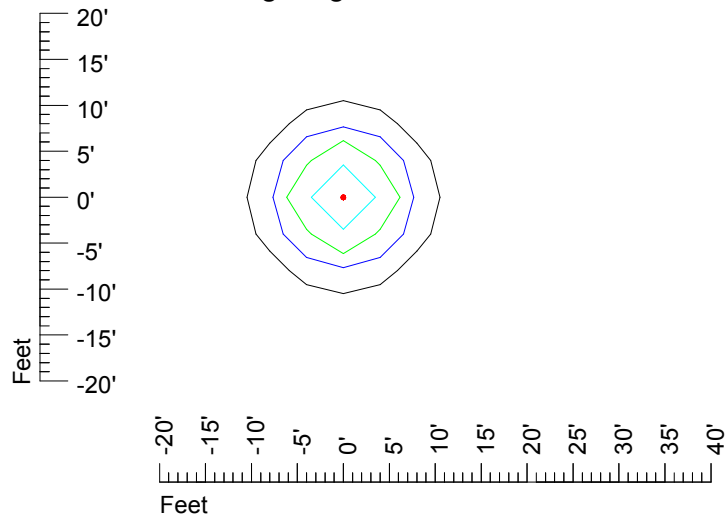

IES Photometric files MR16 LED 6v4w H369C-10

Isoline template 7' mounting height

Isoline values — 0.1 fc — 0.25 fc — 0.5 fc — 1.0 fc — 2.0 fc

Mounting height 7' Tilt 0°

Mounting height 7' Tilt 30°

Mounting height 7' Tilt 15°

Mounting height 11' Tilt 30°

Mounting height 11' Tilt 15°

Mounting height 11' Tilt 45°

IES Photometric files MR16 LED 6v4w H369C-10

Isoline template 15' mounting height

Isoline values — 0.1 fc — 0.25 fc — 0.5 fc — 1.0 fc — 2.0 fc

Mounting height 15' Tilt 0°

Mounting height 15' Tilt 30°

Mounting height 15' Tilt 15°

Mounting height 15' Tilt 45°

IES Photometric files MR16 LED 6v4w H369C-10

Isoline template 20' mounting height

Isoline values — 0.1 fc — 0.25 fc — 0.5 fc — 1.0 fc — 2.0 fc

Mounting height 20' Tilt 0°

Mounting height 20' Tilt 30°

Mounting height 20' Tilt 15°

Mounting height 20' Tilt 45°

IES Photometric files MR16 LED 6v4w H369C-10

Isoline template 25' mounting height

Isoline values — 0.1 fc — 0.25 fc — 0.5 fc — 1.0 fc — 2.0 fc