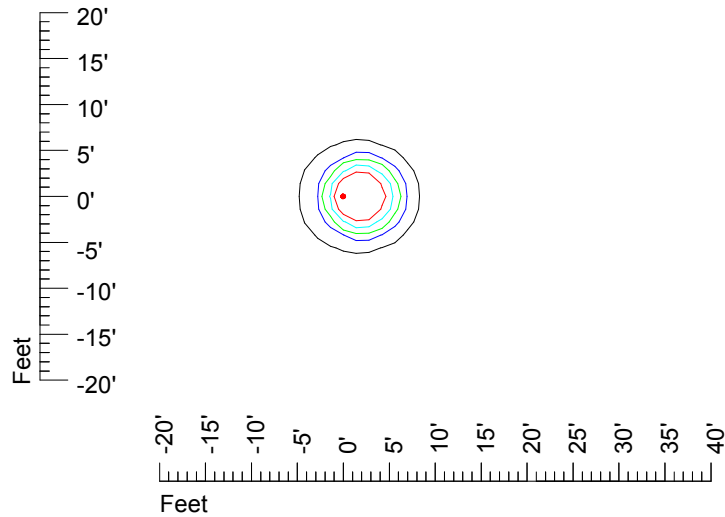

IES Photometric files MR16 LED 6v4w H369C-10

Isoline template 7' mounting height

Isoline values — 0.1 fc — 0.25 fc — 0.5 fc — 1.0 fc — 2.0 fc

Mounting height 7' Tilt 0°

Mounting height 7' Tilt 30°

Mounting height 7' Tilt 15°

Mounting height 7' Tilt 45°

IES Photometric files MR16 LED 6v4w H369C-10

Isoline template 9' mounting height

Isoline values — 0.1 fc — 0.25 fc — 0.5 fc — 1.0 fc — 2.0 fc

Mounting height 9' Tilt 0°

Mounting height 9' Tilt 30°

Mounting height 9' Tilt 15°

Mounting height 9' Tilt 45°

IES Photometric files MR16 LED 6v4w H369C-10

Isoline template 11' mounting height

Isoline values — 0.1 fc — 0.25 fc — 0.5 fc — 1.0 fc — 2.0 fc

Mounting height 11' Tilt 0°

Mounting height 11' Tilt 30°

Mounting height 11' Tilt 15°

Mounting height 11' Tilt 45°

IES Photometric files MR16 LED 6v4w H369C-10

Isoline template 15' mounting height

Isoline values — 0.1 fc — 0.25 fc — 0.5 fc — 1.0 fc — 2.0 fc