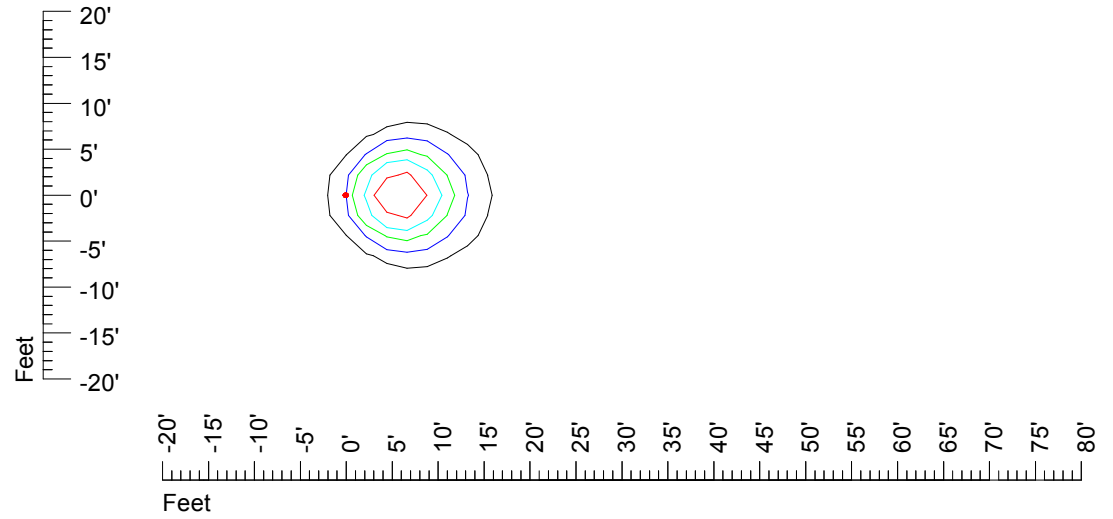

IES Photometric files MR16 LED 6v4w H369C-10

Isoline template 7' mounting height

Isoline values — 0.1 fc — 0.25 fc — 0.5 fc — 1.0 fc — 2.0 fc

Mounting height 7' Tilt 0°

Mounting height 7' Tilt 30°

Mounting height 7' Tilt 15°

Mounting height 7' Tilt 45°

IES Photometric files MR16 LED 6v4w H369C-10

Isoline template 9' mounting height

Isoline values — 0.1 fc — 0.25 fc — 0.5 fc — 1.0 fc — 2.0 fc

Mounting height 9' Tilt 0°

Mounting height 9' Tilt 30°

Mounting height 9' Tilt 15°

Mounting height 9' Tilt 45°

IES Photometric files MR16 LED 6v4w H369C-10

Isoline template 11' mounting height

Isoline values — 0.1 fc — 0.25 fc — 0.5 fc — 1.0 fc — 2.0 fc

Mounting height 11' Tilt 0°

Mounting height 11' Tilt 30°

Mounting height 11' Tilt 15°

Mounting height 11' Tilt 45°

IES Photometric files MR16 LED 6v4w H369C-10

Isoline template 15' mounting height

Isoline values — 0.1 fc — 0.25 fc — 0.5 fc — 1.0 fc — 2.0 fc