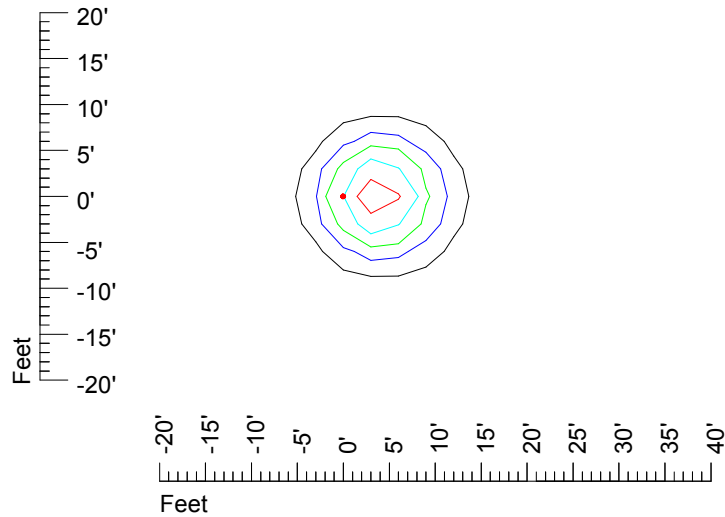

Mounting height 15' Tilt 15°