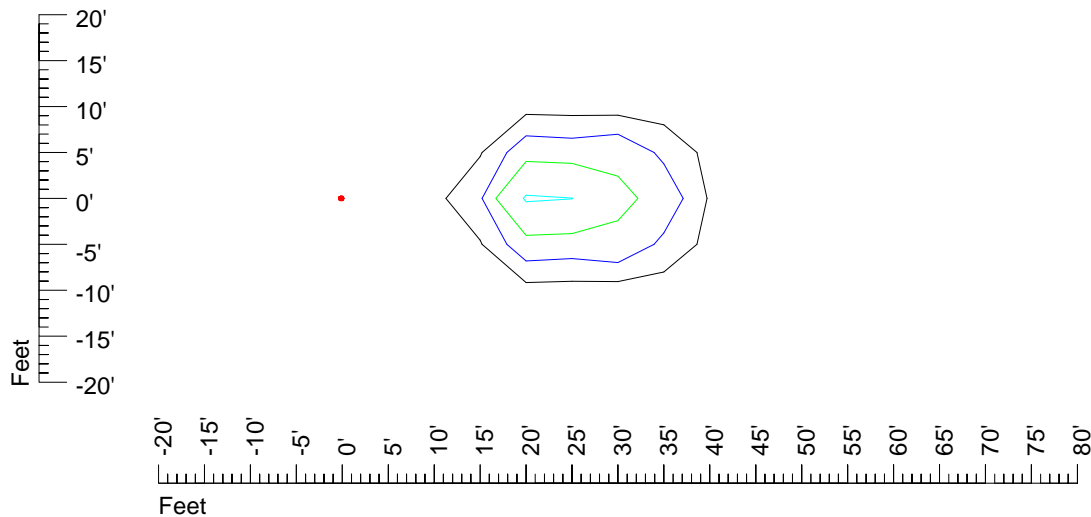

Mounting height 20' Tilt 0°

Mounting height 20' Tilt 30°

Mounting height 20' Tilt 15°

Mounting height 20' Tilt 45°

IES Photometric files H 7554

Isoline template 25' mounting height

Isoline values — 0.1 fc — 0.25 fc — 0.5 fc — 1.0 fc — 2.0 fc

Mounting height 25' Tilt 0°

Mounting height 25' Tilt 30°

Mounting height 25' Tilt 15°

Mounting height 25' Tilt 45°

IES Photometric files H 7554

Isoline template 30' mounting height

Isoline values — 0.1 fc — 0.25 fc — 0.5 fc — 1.0 fc — 2.0 fc

Mounting height 30' Tilt 0°

Mounting height 30' Tilt 30°

Mounting height 30' Tilt 15°

Mounting height 30' Tilt 45°