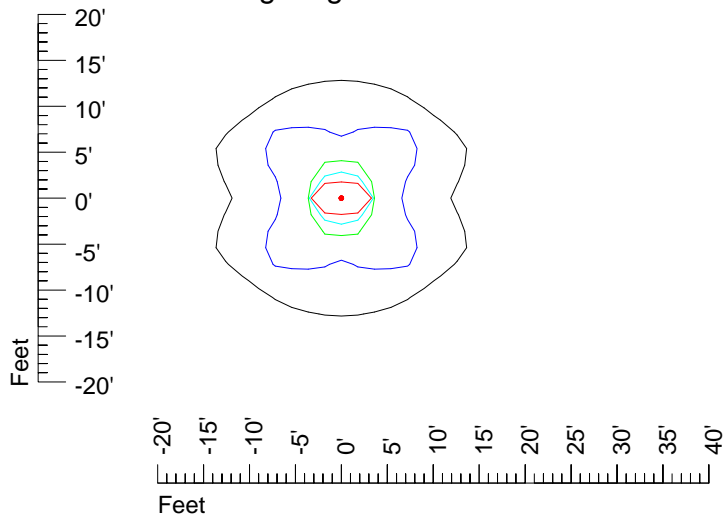

IES Photometric files H 7554

Isoline template 7' mounting height

Isoline values — 0.1 fc — 0.25 fc — 0.5 fc — 1.0 fc — 2.0 fc

Mounting height 7' Tilt 0°

Mounting height 7' Tilt 30°

Mounting height 7' Tilt 15°

Mounting height 7' Tilt 45°

IES Photometric files H 7554

Isoline template 9' mounting height

Isoline values — 0.1 fc — 0.25 fc — 0.5 fc — 1.0 fc — 2.0 fc

Mounting height 9' Tilt 0°

Mounting height 9' Tilt 30°

Mounting height 9' Tilt 15°

Mounting height 9' Tilt 45°

IES Photometric files H 7554

Isoline template 11' mounting height

Isoline values — 0.1 fc — 0.25 fc — 0.5 fc — 1.0 fc — 2.0 fc

Mounting height 11' Tilt 0°