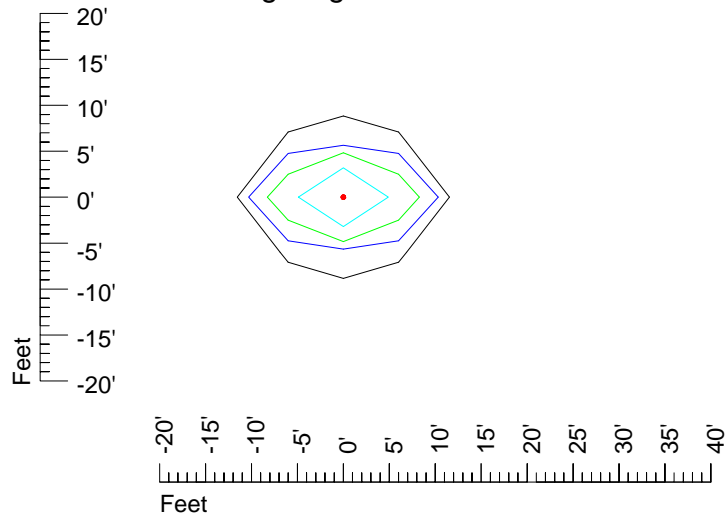

IES Photometric files H 7554

Isoline template 30' mounting height

Isoline values — 0.1 fc — 0.25 fc — 0.5 fc — 1.0 fc — 2.0 fc

Mounting height 30' Tilt 0°