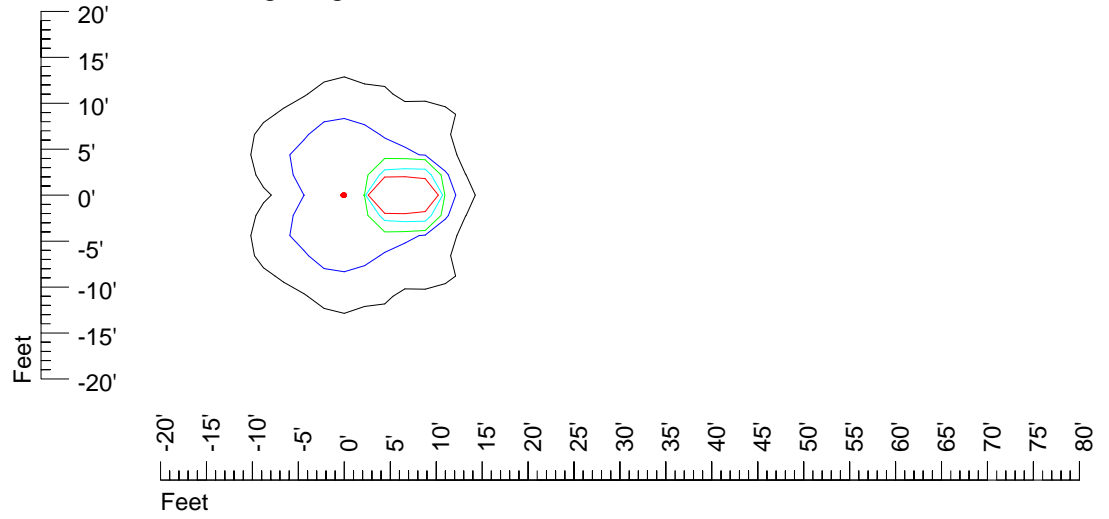

Mounting height 11' Tilt 30°