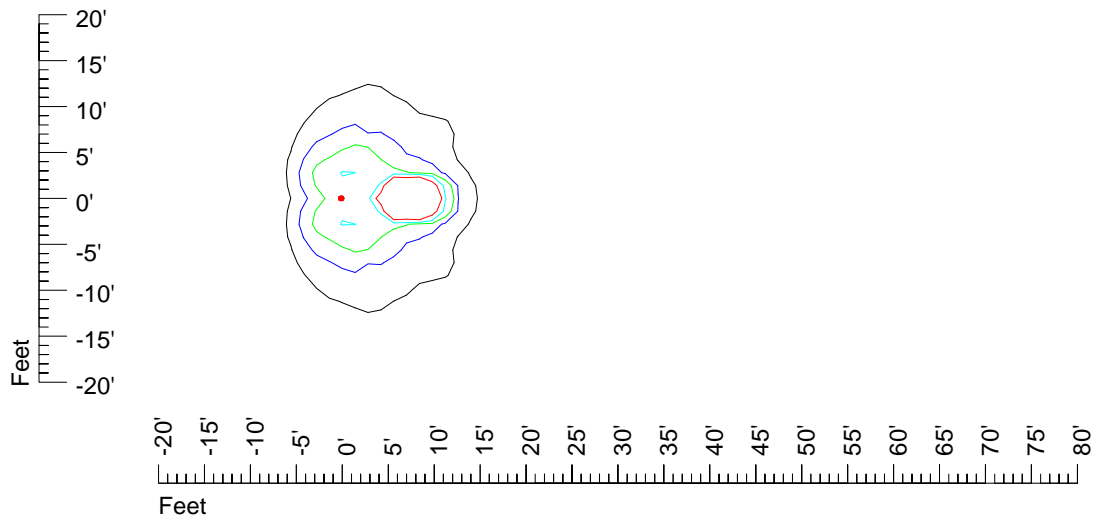

IES Photometric files H 7554

Isoline template 7' mounting height

Isoline values — 0.1 fc — 0.25 fc — 0.5 fc — 1.0 fc — 2.0 fc

Mounting height 7' Tilt 0°

Mounting height 7' Tilt 30°

Mounting height 7' Tilt 15°

Mounting height 7' Tilt 45°

IES Photometric files H 7554

Isoline template 9' mounting height

Isoline values — 0.1 fc — 0.25 fc — 0.5 fc — 1.0 fc — 2.0 fc

Mounting height 9' Tilt 0°

Mounting height 9' Tilt 30°