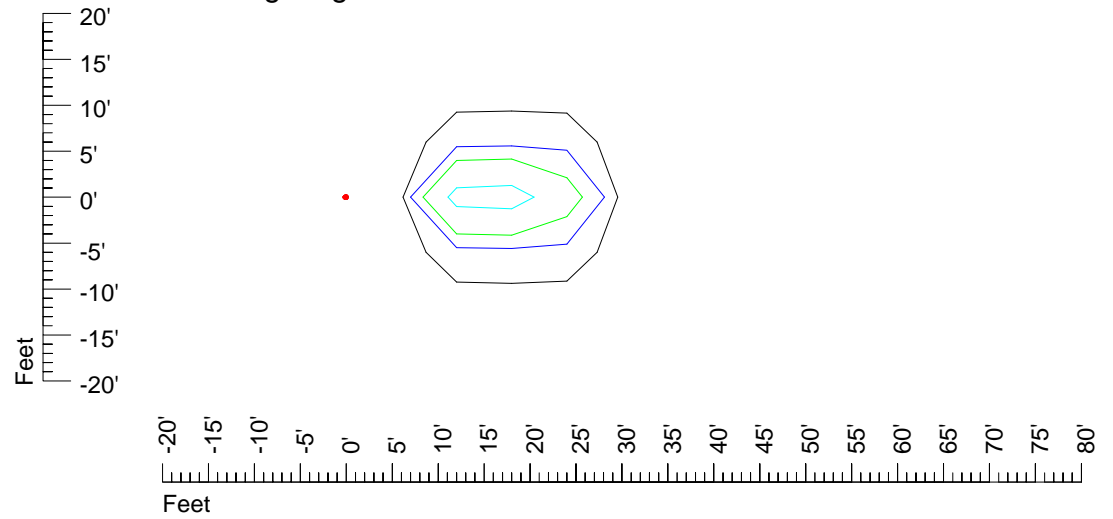

Mounting height 20' Tilt 0°

Mounting height 20' Tilt 30°

Mounting height 20' Tilt 15°

Mounting height 20' Tilt 45°

IES Photometric files H 7554

Isoline template 25' mounting height

Isoline values — 0.1 fc — 0.25 fc — 0.5 fc — 1.0 fc — 2.0 fc

Mounting height 25' Tilt 0°

Mounting height 25' Tilt 30°

Mounting height 25' Tilt 15°

Mounting height 25' Tilt 45°

IES Photometric files H 7554

Isoline template 30' mounting height

Isoline values — 0.1 fc — 0.25 fc — 0.5 fc — 1.0 fc — 2.0 fc

Mounting height 30' Tilt 0°

Mounting height 30' Tilt 30°

Mounting height 30' Tilt 15°

Mounting height 30' Tilt 45°