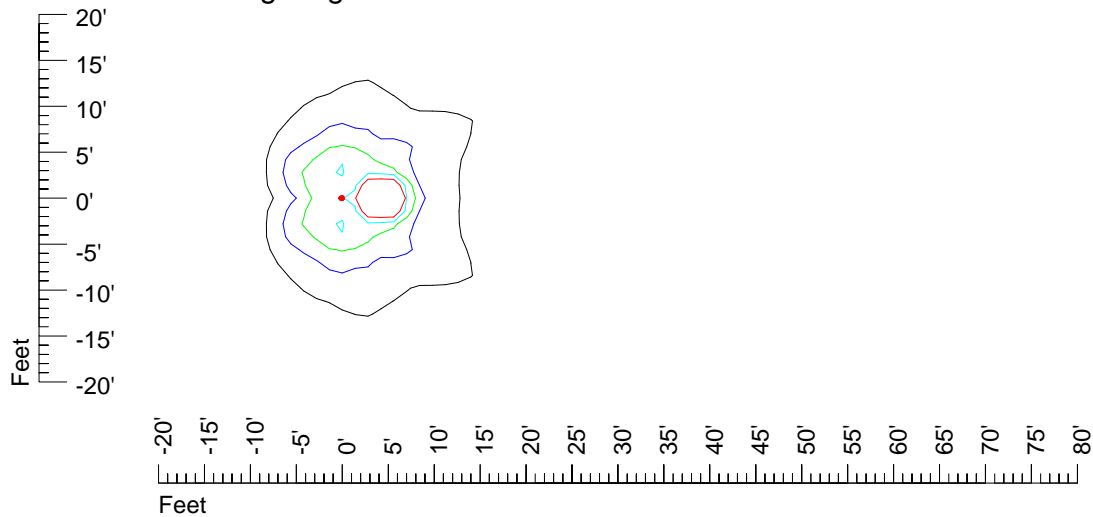

IES Photometric files H 7554

Isoline template 7' mounting height

Isoline values — 0.1 fc — 0.25 fc — 0.5 fc — 1.0 fc — 2.0 fc

Mounting height 7' Tilt 0°

Mounting height 7' Tilt 30°

Mounting height 7' Tilt 15°

Mounting height 7' Tilt 45°

IES Photometric files H 7554

Isoline template 9' mounting height

Isoline values — 0.1 fc — 0.25 fc — 0.5 fc — 1.0 fc — 2.0 fc

Mounting height 9' Tilt 0°

Mounting height 9' Tilt 30°