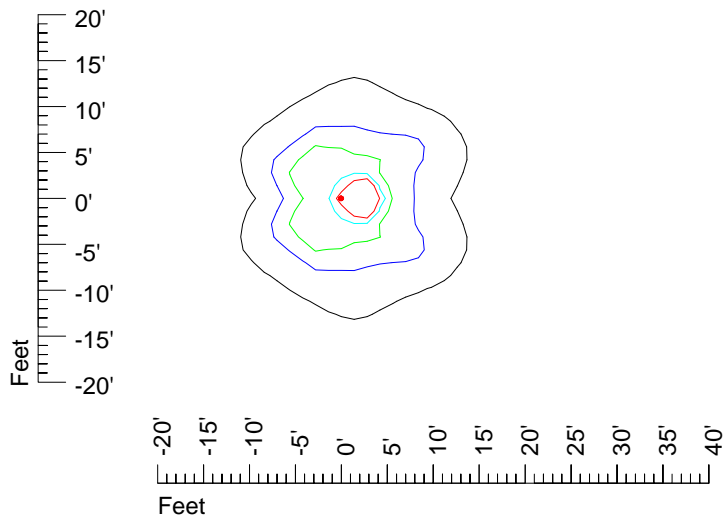

IES Photometric files H 7554

Isoline template 7' mounting height

Isoline values — 0.1 fc — 0.25 fc — 0.5 fc — 1.0 fc — 2.0 fc

Mounting height 7' Tilt 0°

Mounting height 7' Tilt 30°

Mounting height 7' Tilt 15°

Mounting height 7' Tilt 45°

IES Photometric files H 7554

Isoline template 9' mounting height

Isoline values — 0.1 fc — 0.25 fc — 0.5 fc — 1.0 fc — 2.0 fc

Mounting height 9' Tilt 0°

Mounting height 9' Tilt 30°

Mounting height 9' Tilt 15°

Mounting height 9' Tilt 45°

IES Photometric files H 7554

Isoline template 11' mounting height

Isoline values — 0.1 fc — 0.25 fc — 0.5 fc — 1.0 fc — 2.0 fc

Mounting height 11' Tilt 0°

Mounting height 20' Tilt 0°

Mounting height 20' Tilt 30°

Mounting height 20' Tilt 15°

Mounting height 20' Tilt 45°

IES Photometric files H 7554

Isoline template 25' mounting height

Isoline values — 0.1 fc — 0.25 fc — 0.5 fc — 1.0 fc — 2.0 fc