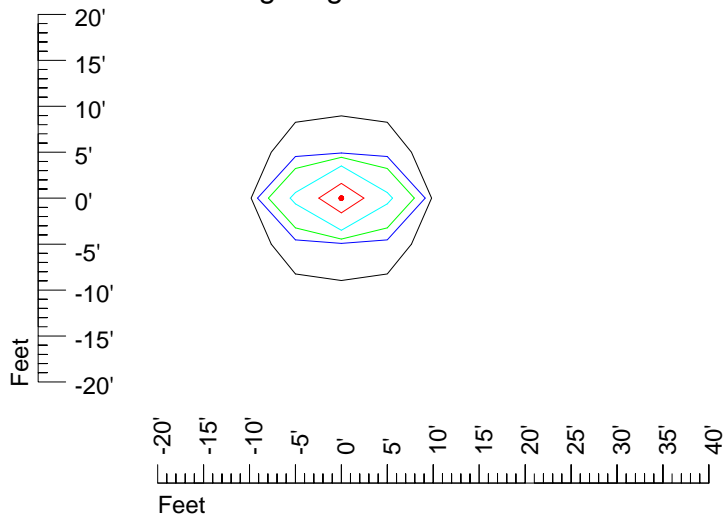

Mounting height 15' Tilt 0°

Mounting height 15' Tilt 30°

Mounting height 15' Tilt 15°

Mounting height 15' Tilt 45°

IES Photometric files H 7554

Isoline template 20' mounting height

Isoline values — 0.1 fc — 0.25 fc — 0.5 fc — 1.0 fc — 2.0 fc

Mounting height 20' Tilt 0°

Mounting height 20' Tilt 30°

Mounting height 20' Tilt 15°

Mounting height 20' Tilt 45°

IES Photometric files H 7554

Isoline template 25' mounting height

Isoline values — 0.1 fc — 0.25 fc — 0.5 fc — 1.0 fc — 2.0 fc

Mounting height 25' Tilt 0°

Mounting height 25' Tilt 30°

Mounting height 25' Tilt 15°

Mounting height 25' Tilt 45°

IES Photometric files H 7554

Isoline template 30' mounting height

Isoline values — 0.1 fc — 0.25 fc — 0.5 fc — 1.0 fc — 2.0 fc