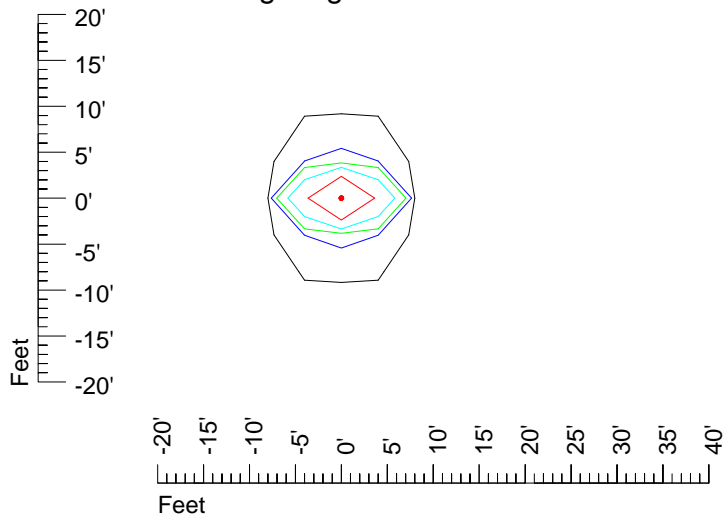

Mounting height 11' Tilt 30°

Mounting height 11' Tilt 15°

Mounting height 11' Tilt 45°

IES Photometric files H 7554

Isoline template 15' mounting height

Isoline values — 0.1 fc — 0.25 fc — 0.5 fc — 1.0 fc — 2.0 fc

Mounting height 15' Tilt 0°

Mounting height 15' Tilt 30°

Mounting height 15' Tilt 15°

Mounting height 15' Tilt 45°

IES Photometric files H 7554

Isoline template 20' mounting height

Isoline values — 0.1 fc — 0.25 fc — 0.5 fc — 1.0 fc — 2.0 fc

Mounting height 20' Tilt 0°

Mounting height 20' Tilt 30°

Mounting height 20' Tilt 15°

Mounting height 20' Tilt 45°

IES Photometric files H 7554

Isoline template 25' mounting height

Isoline values — 0.1 fc — 0.25 fc — 0.5 fc — 1.0 fc — 2.0 fc