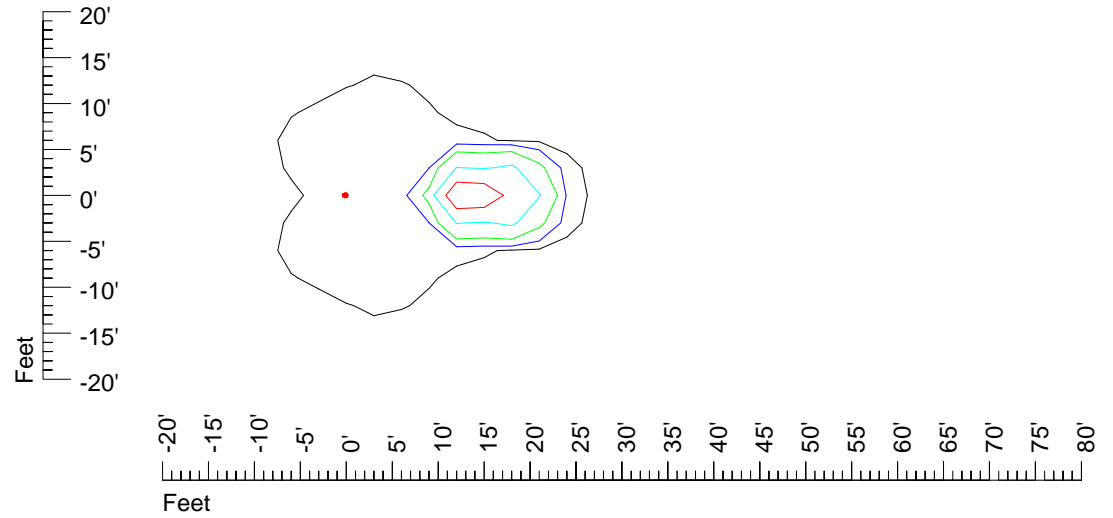

Mounting height 15' Tilt 0°

Mounting height 15' Tilt 30°

Mounting height 15' Tilt 15°

Mounting height 15' Tilt 45°

IES Photometric files H 7554

Isoline template 20' mounting height

Isoline values — 0.1 fc — 0.25 fc — 0.5 fc — 1.0 fc — 2.0 fc