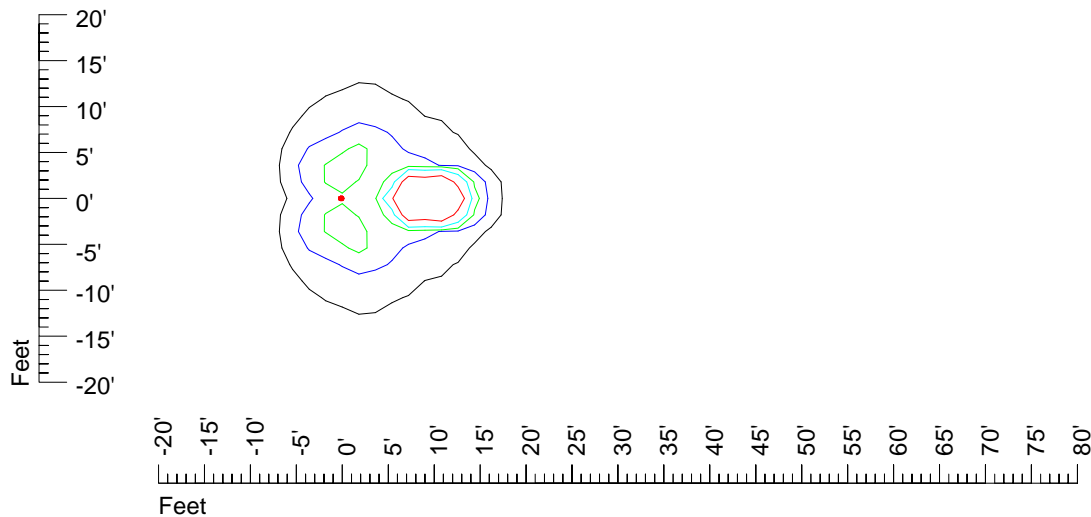

IES Photometric files H 7554

Isoline template 7' mounting height

Isoline values — 0.1 fc — 0.25 fc — 0.5 fc — 1.0 fc — 2.0 fc

Mounting height 7' Tilt 0°

Mounting height 7' Tilt 30°

Mounting height 7' Tilt 15°

Mounting height 7' Tilt 45°

IES Photometric files H 7554

Isoline template 9' mounting height

Isoline values — 0.1 fc — 0.25 fc — 0.5 fc — 1.0 fc — 2.0 fc

Mounting height 9' Tilt 0°

Mounting height 9' Tilt 30°

Mounting height 9' Tilt 15°

Mounting height 9' Tilt 45°

IES Photometric files H 7554

Isoline template 11' mounting height

Isoline values — 0.1 fc — 0.25 fc — 0.5 fc — 1.0 fc — 2.0 fc

Mounting height 11' Tilt 0°