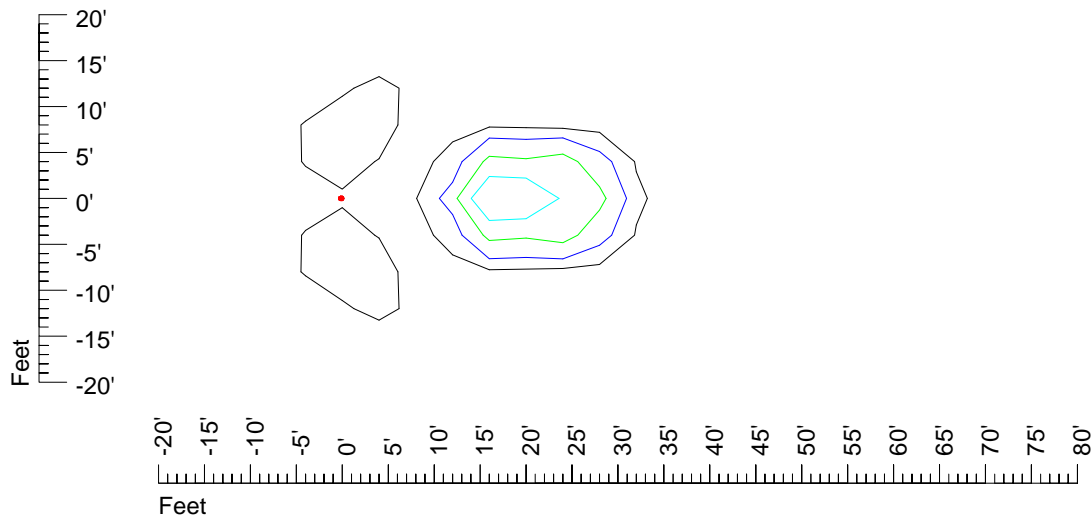

Mounting height 15' Tilt 0°

Mounting height 15' Tilt 30°

Mounting height 15' Tilt 15°

Mounting height 15' Tilt 45°

IES Photometric files H 7554

Isoline template 20' mounting height

Isoline values — 0.1 fc — 0.25 fc — 0.5 fc — 1.0 fc — 2.0 fc

Mounting height 20' Tilt 0°

Mounting height 20' Tilt 30°

Mounting height 20' Tilt 15°

Mounting height 20' Tilt 45°

IES Photometric files H 7554

Isoline template 25' mounting height

Isoline values — 0.1 fc — 0.25 fc — 0.5 fc — 1.0 fc — 2.0 fc

Mounting height 25' Tilt 0°

Mounting height 25' Tilt 30°

Mounting height 25' Tilt 15°

Mounting height 25' Tilt 45°

IES Photometric files H 7554

Isoline template 30' mounting height

Isoline values — 0.1 fc — 0.25 fc — 0.5 fc — 1.0 fc — 2.0 fc