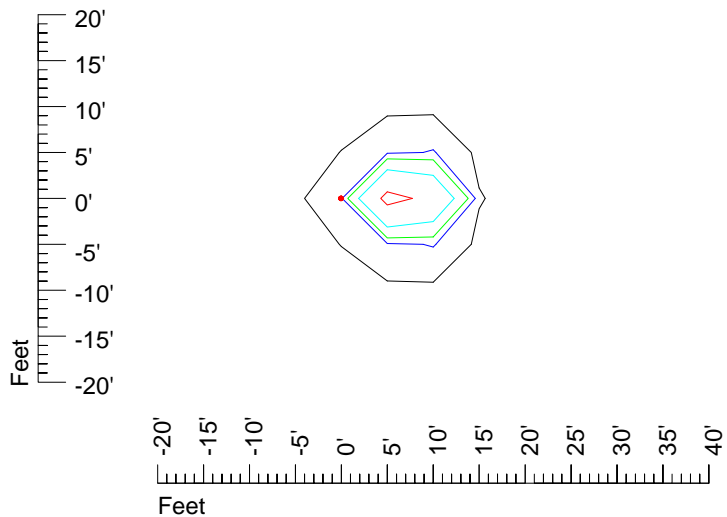

Mounting height 11' Tilt 30°

Mounting height 11' Tilt 15°

Mounting height 11' Tilt 45°

IES Photometric files H 7554

Isoline template 15' mounting height

Isoline values — 0.1 fc — 0.25 fc — 0.5 fc — 1.0 fc — 2.0 fc

Mounting height 15' Tilt 0°

Mounting height 15' Tilt 30°

Mounting height 15' Tilt 15°

Mounting height 15' Tilt 45°

IES Photometric files H 7554

Isoline template 20' mounting height

Isoline values — 0.1 fc — 0.25 fc — 0.5 fc — 1.0 fc — 2.0 fc

Mounting height 20' Tilt 0°

Mounting height 20' Tilt 30°

Mounting height 20' Tilt 15°

Mounting height 20' Tilt 45°

IES Photometric files H 7554

Isoline template 25' mounting height

Isoline values — 0.1 fc — 0.25 fc — 0.5 fc — 1.0 fc — 2.0 fc

Mounting height 25' Tilt 0°

Mounting height 25' Tilt 30°

Mounting height 25' Tilt 15°

Mounting height 25' Tilt 45°

IES Photometric files H 7554

Isoline template 30' mounting height

Isoline values — 0.1 fc — 0.25 fc — 0.5 fc — 1.0 fc — 2.0 fc