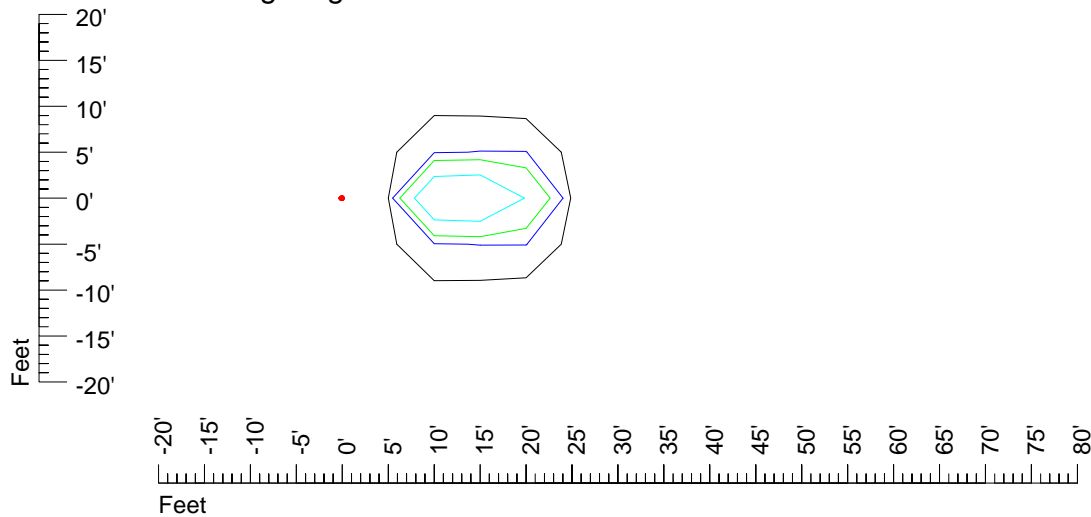

Mounting height 25' Tilt 30°