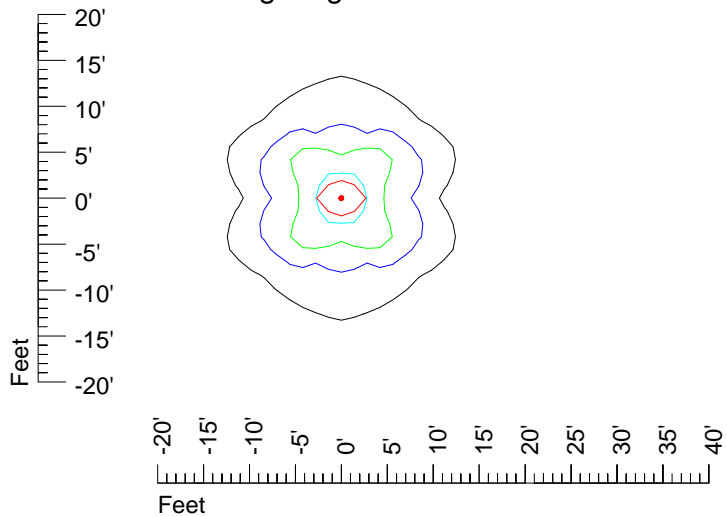

IES Photometric files H 7554

Isoline template 7' mounting height

Isoline values — 0.1 fc — 0.25 fc — 0.5 fc — 1.0 fc — 2.0 fc

Mounting height 7' Tilt 0°

Mounting height 7' Tilt 30°

Mounting height 7' Tilt 15°

Mounting height 7' Tilt 45°

IES Photometric files H 7554

Isoline template 9' mounting height

Isoline values — 0.1 fc — 0.25 fc — 0.5 fc — 1.0 fc — 2.0 fc

Mounting height 9' Tilt 0°

Mounting height 9' Tilt 30°

Mounting height 9' Tilt 15°

Mounting height 9' Tilt 45°

IES Photometric files H 7554

Isoline template 11' mounting height

Isoline values — 0.1 fc — 0.25 fc — 0.5 fc — 1.0 fc — 2.0 fc

Mounting height 11' Tilt 0°

Mounting height 20' Tilt 0°

Mounting height 20' Tilt 30°

Mounting height 20' Tilt 15°

Mounting height 20' Tilt 45°

IES Photometric files H 7554

Isoline template 25' mounting height

Isoline values — 0.1 fc — 0.25 fc — 0.5 fc — 1.0 fc — 2.0 fc