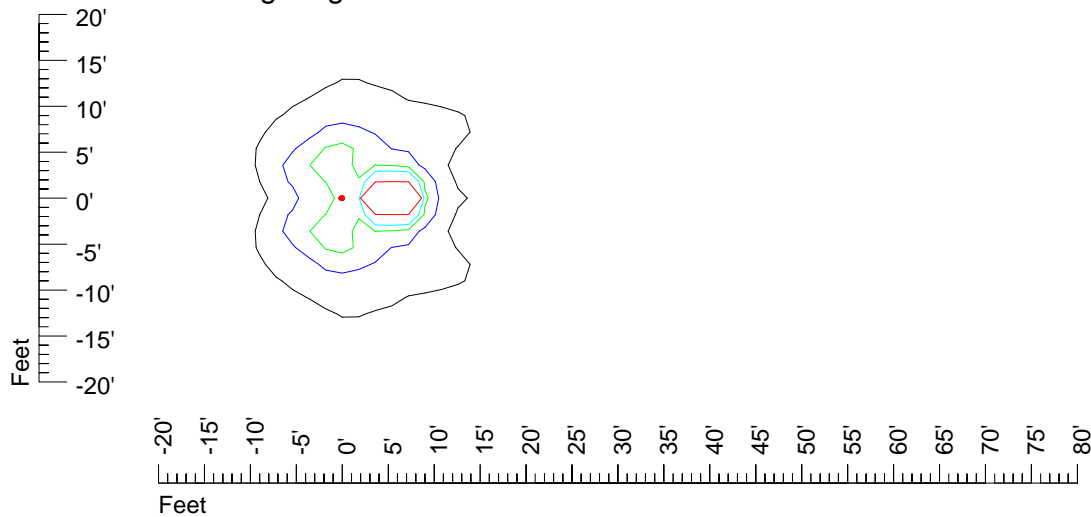

IES Photometric files H 7554

Isoline template 7' mounting height

Isoline values — 0.1 fc — 0.25 fc — 0.5 fc — 1.0 fc — 2.0 fc

Mounting height 7' Tilt 0°

Mounting height 7' Tilt 30°

Mounting height 7' Tilt 15°

Mounting height 7' Tilt 45°

IES Photometric files H 7554

Isoline template 9' mounting height

Isoline values — 0.1 fc — 0.25 fc — 0.5 fc — 1.0 fc — 2.0 fc

Mounting height 9' Tilt 0°

Mounting height 9' Tilt 30°