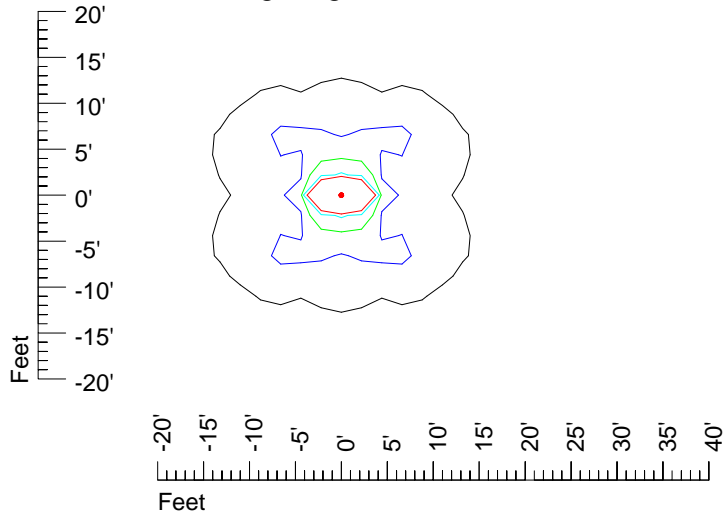

IES Photometric files H 7554

Isoline template 7' mounting height

Isoline values — 0.1 fc — 0.25 fc — 0.5 fc — 1.0 fc — 2.0 fc

Mounting height 7' Tilt 0°

Mounting height 7' Tilt 30°

Mounting height 7' Tilt 15°

Mounting height 7' Tilt 45°

IES Photometric files H 7554

Isoline template 9' mounting height

Isoline values — 0.1 fc — 0.25 fc — 0.5 fc — 1.0 fc — 2.0 fc

Mounting height 9' Tilt 0°

Mounting height 9' Tilt 30°

Mounting height 9' Tilt 15°

Mounting height 9' Tilt 45°

IES Photometric files H 7554

Isoline template 11' mounting height

Isoline values — 0.1 fc — 0.25 fc — 0.5 fc — 1.0 fc — 2.0 fc

Mounting height 11' Tilt 0°

Mounting height 11' Tilt 30°

Mounting height 11' Tilt 15°

Mounting height 11' Tilt 45°

IES Photometric files H 7554

Isoline template 15' mounting height

Isoline values — 0.1 fc — 0.25 fc — 0.5 fc — 1.0 fc — 2.0 fc