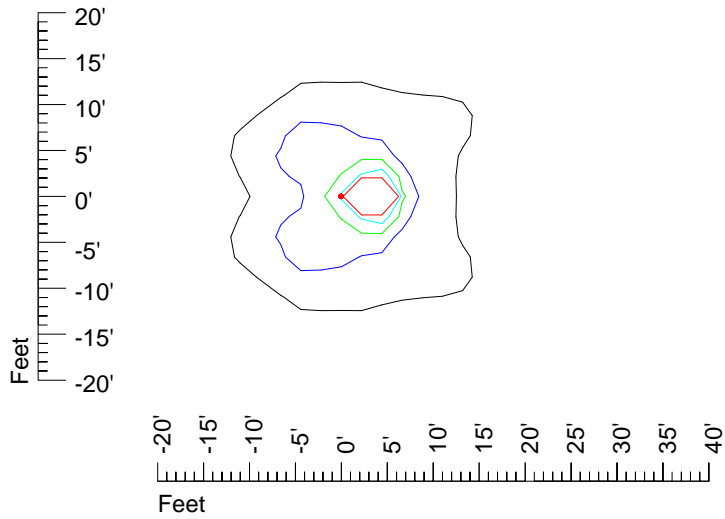

IES Photometric files H 7554

Isoline template 7' mounting height

Isoline values — 0.1 fc — 0.25 fc — 0.5 fc — 1.0 fc — 2.0 fc

Mounting height 7' Tilt 0°

Mounting height 7' Tilt 30°

Mounting height 7' Tilt 15°

Mounting height 7' Tilt 45°

IES Photometric files H 7554

Isoline template 9' mounting height

Isoline values — 0.1 fc — 0.25 fc — 0.5 fc — 1.0 fc — 2.0 fc

Mounting height 9' Tilt 0°

Mounting height 9' Tilt 30°

Mounting height 9' Tilt 15°

Mounting height 9' Tilt 45°

IES Photometric files H 7554

Isoline template 11' mounting height

Isoline values — 0.1 fc — 0.25 fc — 0.5 fc — 1.0 fc — 2.0 fc

Mounting height 11' Tilt 0°

Mounting height 11' Tilt 30°

Mounting height 11' Tilt 15°

Mounting height 11' Tilt 45°

IES Photometric files H 7554

Isoline template 15' mounting height

Isoline values — 0.1 fc — 0.25 fc — 0.5 fc — 1.0 fc — 2.0 fc