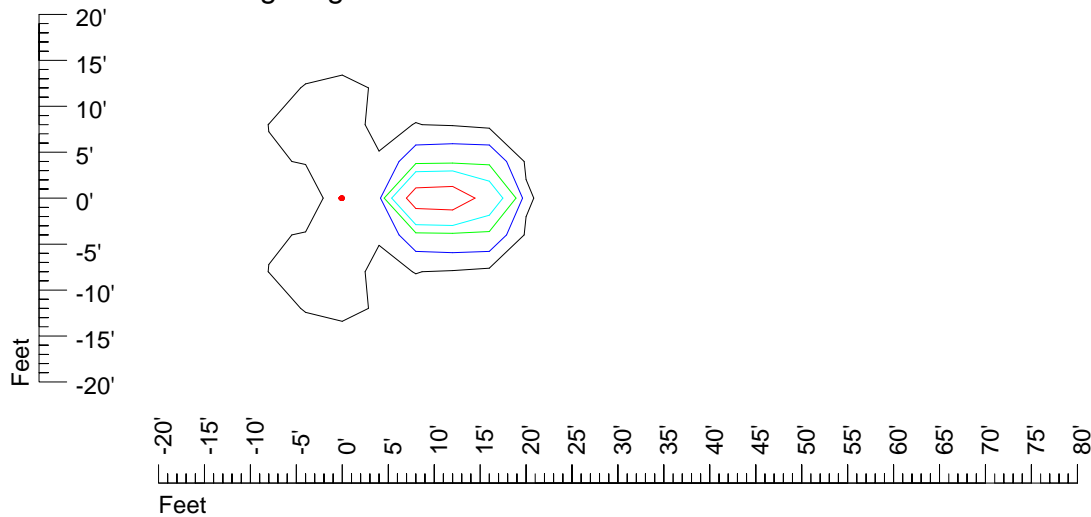

Mounting height 20' Tilt 30°