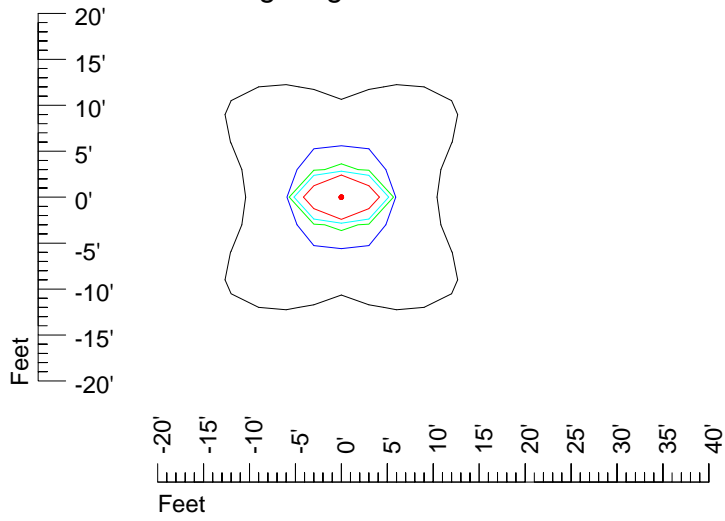

IES Photometric files H 7554

Isoline template 7' mounting height

Isoline values — 0.1 fc — 0.25 fc — 0.5 fc — 1.0 fc — 2.0 fc

Mounting height 7' Tilt 0°

Mounting height 7' Tilt 30°

Mounting height 7' Tilt 15°

Mounting height 9' Tilt 15°

Mounting height 9' Tilt 45°

IES Photometric files H 7554

Isoline template 11' mounting height

Isoline values — 0.1 fc — 0.25 fc — 0.5 fc — 1.0 fc — 2.0 fc

Mounting height 11' Tilt 0°

Mounting height 11' Tilt 30°

Mounting height 11' Tilt 15°

Mounting height 11' Tilt 45°

IES Photometric files H 7554

Isoline template 15' mounting height

Isoline values — 0.1 fc — 0.25 fc — 0.5 fc — 1.0 fc — 2.0 fc

Mounting height 15' Tilt 0°

Mounting height 15' Tilt 30°

Mounting height 15' Tilt 15°

Mounting height 15' Tilt 45°

IES Photometric files H 7554

Isoline template 20' mounting height

Isoline values — 0.1 fc — 0.25 fc — 0.5 fc — 1.0 fc — 2.0 fc