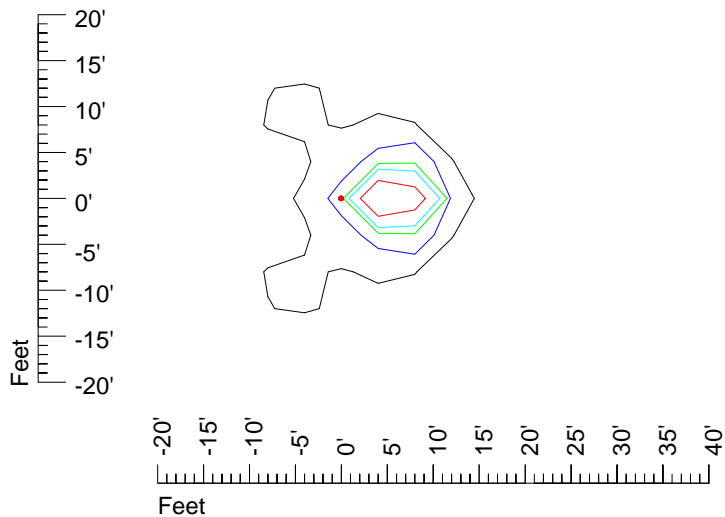

IES Photometric files H 7554

Isoline template 7' mounting height

Isoline values — 0.1 fc — 0.25 fc — 0.5 fc — 1.0 fc — 2.0 fc

Mounting height 7' Tilt 0°

Mounting height 7' Tilt 30°

Mounting height 7' Tilt 15°

Mounting height 11' Tilt 30°

Mounting height 11' Tilt 15°

Mounting height 11' Tilt 45°

IES Photometric files H 7554

Isoline template 15' mounting height

Isoline values — 0.1 fc — 0.25 fc — 0.5 fc — 1.0 fc — 2.0 fc

Mounting height 15' Tilt 0°

Mounting height 15' Tilt 30°

Mounting height 15' Tilt 15°

Mounting height 15' Tilt 45°

IES Photometric files H 7554

Isoline template 20' mounting height

Isoline values — 0.1 fc — 0.25 fc — 0.5 fc — 1.0 fc — 2.0 fc

Mounting height 20' Tilt 0°

Mounting height 20' Tilt 30°

Mounting height 20' Tilt 15°

Mounting height 20' Tilt 45°

IES Photometric files H 7554

Isoline template 25' mounting height

Isoline values — 0.1 fc — 0.25 fc — 0.5 fc — 1.0 fc — 2.0 fc