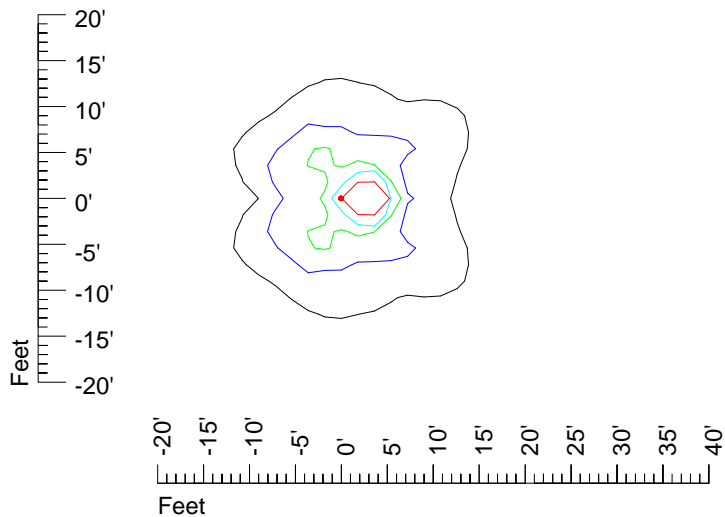

IES Photometric files H 7554

Isoline template 7' mounting height

Isoline values — 0.1 fc — 0.25 fc — 0.5 fc — 1.0 fc — 2.0 fc

Mounting height 7' Tilt 0°

Mounting height 7' Tilt 30°

Mounting height 7' Tilt 15°

Mounting height 7' Tilt 45°

IES Photometric files H 7554

Isoline template 9' mounting height

Isoline values — 0.1 fc — 0.25 fc — 0.5 fc — 1.0 fc — 2.0 fc

Mounting height 9' Tilt 0°

Mounting height 9' Tilt 30°

Mounting height 9' Tilt 15°

Mounting height 9' Tilt 45°

IES Photometric files H 7554

Isoline template 11' mounting height

Isoline values — 0.1 fc — 0.25 fc — 0.5 fc — 1.0 fc — 2.0 fc

Mounting height 11' Tilt 0°

Mounting height 11' Tilt 30°

Mounting height 11' Tilt 15°

Mounting height 11' Tilt 45°

IES Photometric files H 7554

Isoline template 15' mounting height

Isoline values — 0.1 fc — 0.25 fc — 0.5 fc — 1.0 fc — 2.0 fc