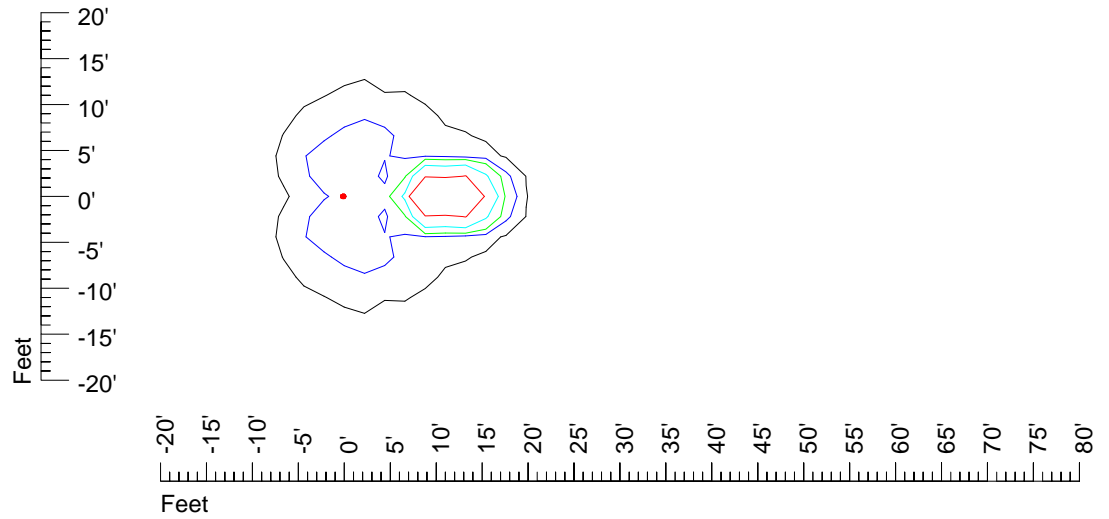

Mounting height 9' Tilt 15°

Mounting height 9' Tilt 45°

IES Photometric files H 7554

Isoline template 11' mounting height

Isoline values — 0.1 fc — 0.25 fc — 0.5 fc — 1.0 fc — 2.0 fc

Mounting height 11' Tilt 0°

Mounting height 11' Tilt 30°

Mounting height 11' Tilt 15°

Mounting height 11' Tilt 45°

IES Photometric files H 7554

Isoline template 15' mounting height

Isoline values — 0.1 fc — 0.25 fc — 0.5 fc — 1.0 fc — 2.0 fc