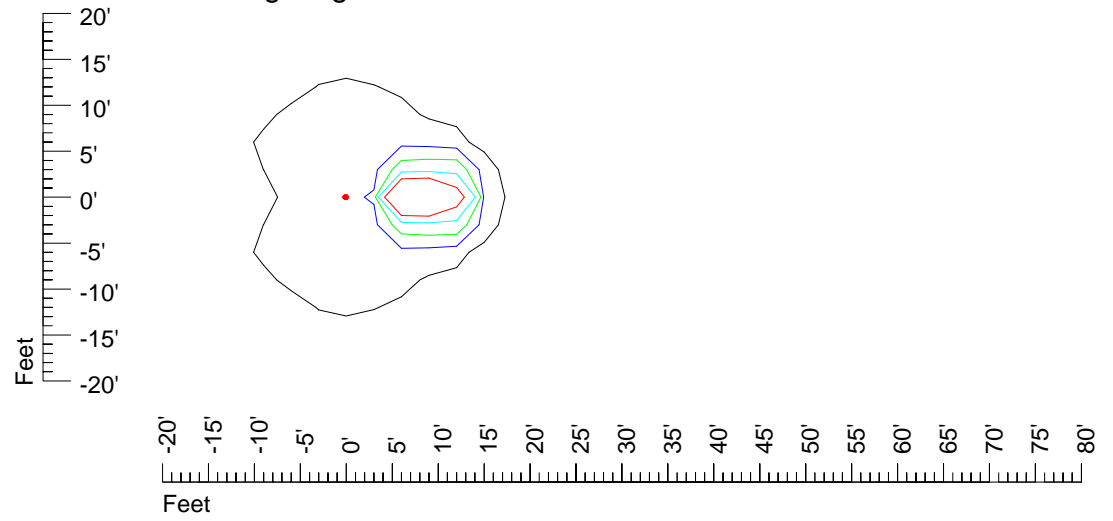

Mounting height 15' Tilt 30°