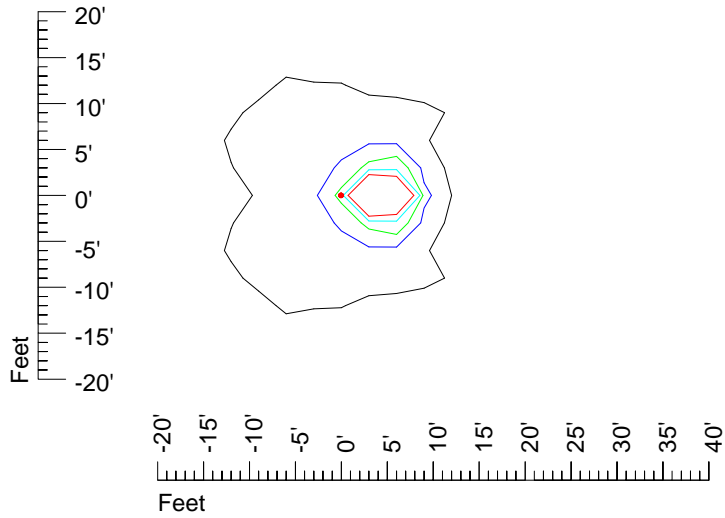

IES Photometric files H 7554

Isoline template 7' mounting height

Isoline values — 0.1 fc — 0.25 fc — 0.5 fc — 1.0 fc — 2.0 fc

Mounting height 7' Tilt 0°

Mounting height 7' Tilt 30°

Mounting height 7' Tilt 15°

Mounting height 9' Tilt 15°

Mounting height 9' Tilt 45°

IES Photometric files H 7554

Isoline template 11' mounting height

Isoline values — 0.1 fc — 0.25 fc — 0.5 fc — 1.0 fc — 2.0 fc

Mounting height 11' Tilt 0°

Mounting height 11' Tilt 30°

Mounting height 11' Tilt 15°

Mounting height 11' Tilt 45°

IES Photometric files H 7554

Isoline template 15' mounting height

Isoline values — 0.1 fc — 0.25 fc — 0.5 fc — 1.0 fc — 2.0 fc

Mounting height 15' Tilt 0°

Mounting height 15' Tilt 30°

Mounting height 15' Tilt 15°

Mounting height 15' Tilt 45°

IES Photometric files H 7554

Isoline template 20' mounting height

Isoline values — 0.1 fc — 0.25 fc — 0.5 fc — 1.0 fc — 2.0 fc