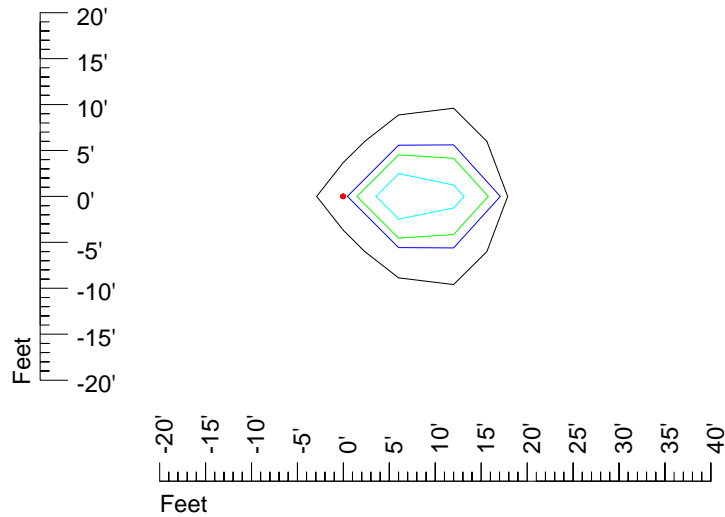

Mounting height 30' Tilt 15°