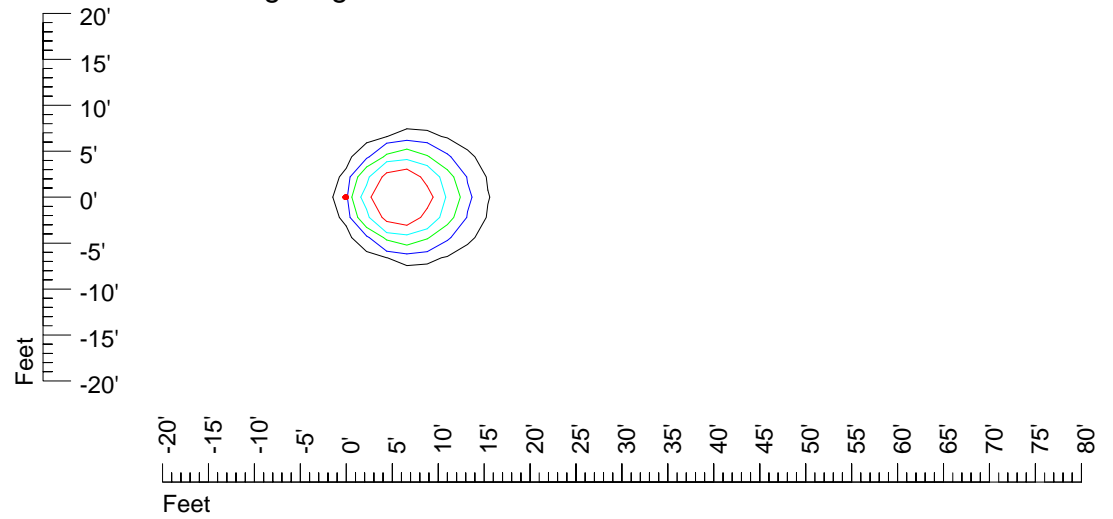

## Isoline template 11' mounting height

Isoline values — 0.1 fc — 0.25 fc — 0.5 fc — 1.0 fc — 2.0 fc

Mounting height 11' Tilt 0°

Mounting height 11' Tilt 30°

Mounting height 11' Tilt 15°

Mounting height 11' Tilt 45°