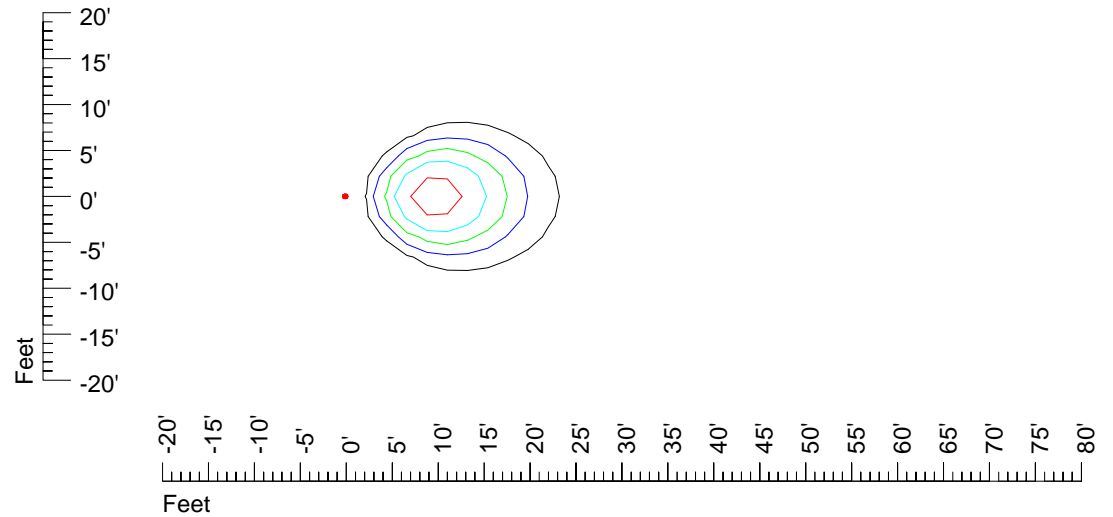

## Isoline template 11' mounting height

Isoline values — 0.1 fc — 0.25 fc — 0.5 fc — 1.0 fc — 2.0 fc

Mounting height 11' Tilt 0°

Mounting height 11' Tilt 30°

Mounting height 11' Tilt 15°

Mounting height 11' Tilt 45°