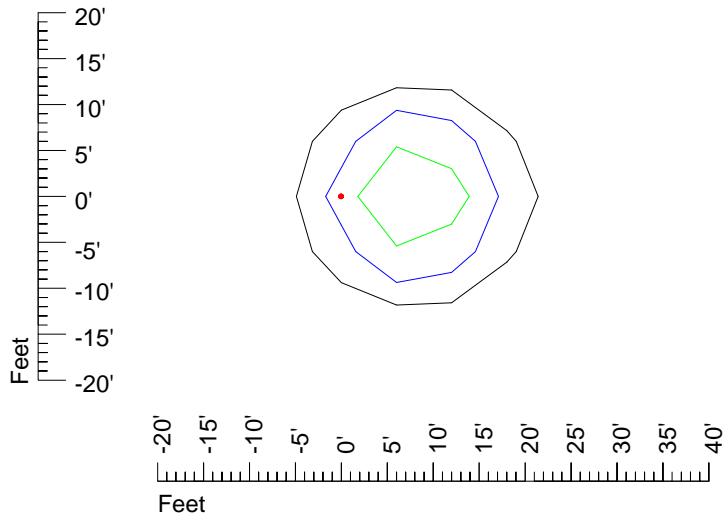

## Isoline template 25' mounting height

Isoline values — 0.1 fc — 0.25 fc — 0.5 fc — 1.0 fc — 2.0 fc

Mounting height 25' Tilt 0°

Mounting height 25' Tilt 30°

Mounting height 25' Tilt 15°

Mounting height 25' Tilt 45°

## Isoline template 30' mounting height

Isoline values — 0.1 fc — 0.25 fc — 0.5 fc — 1.0 fc — 2.0 fc

Mounting height 30' Tilt 0°

Mounting height 30' Tilt 30°

Mounting height 30' Tilt 15°

Mounting height 30' Tilt 45°