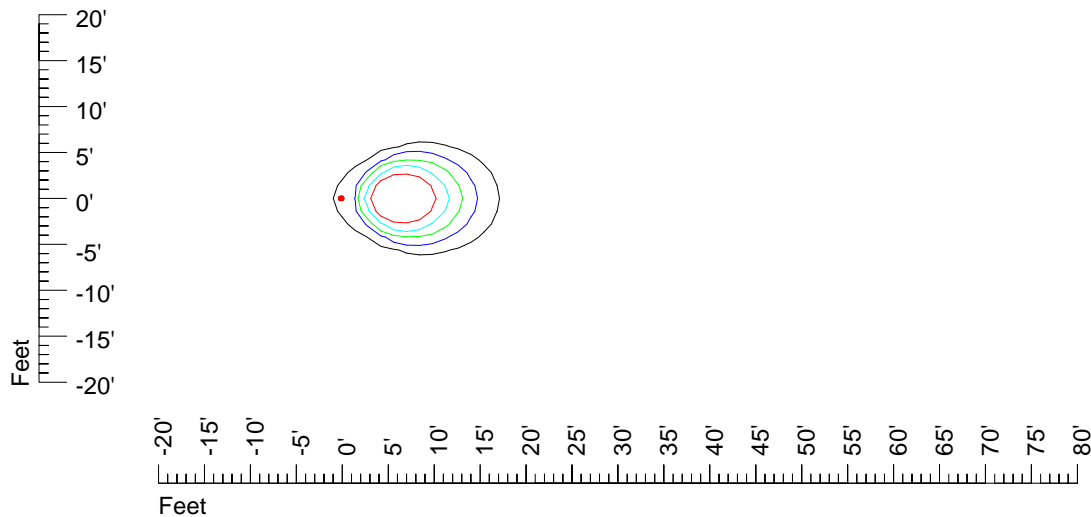

## Isoline template 7' mounting height

Isoline values — 0.1 fc — 0.25 fc — 0.5 fc — 1.0 fc — 2.0 fc

Mounting height 7' Tilt 0°

Mounting height 7' Tilt 30°

Mounting height 7' Tilt 15°

Mounting height 7' Tilt 45°