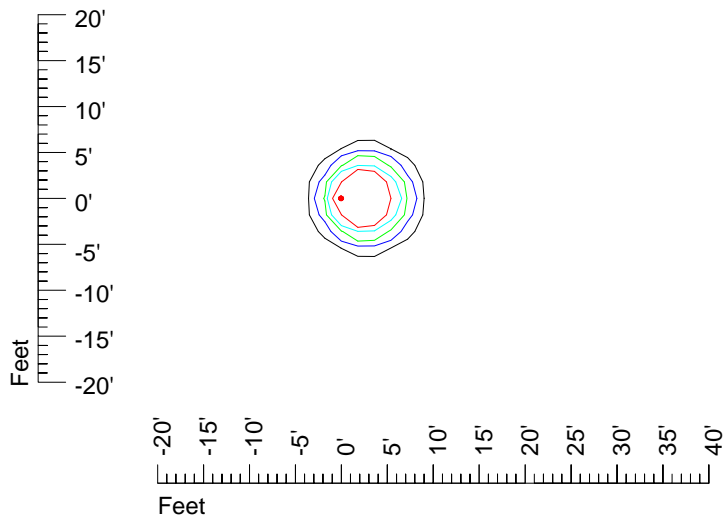

## Isoline template 7' mounting height

Isoline values — 0.1 fc — 0.25 fc — 0.5 fc — 1.0 fc — 2.0 fc

Mounting height 7' Tilt 0°

Mounting height 7' Tilt 30°

Mounting height 7' Tilt 15°

Mounting height 7' Tilt 45°

## Isoline template 9' mounting height

Isoline values — 0.1 fc — 0.25 fc — 0.5 fc — 1.0 fc — 2.0 fc

Mounting height 9' Tilt 0°

Mounting height 9' Tilt 30°

Mounting height 9' Tilt 15°

Mounting height 9' Tilt 45°