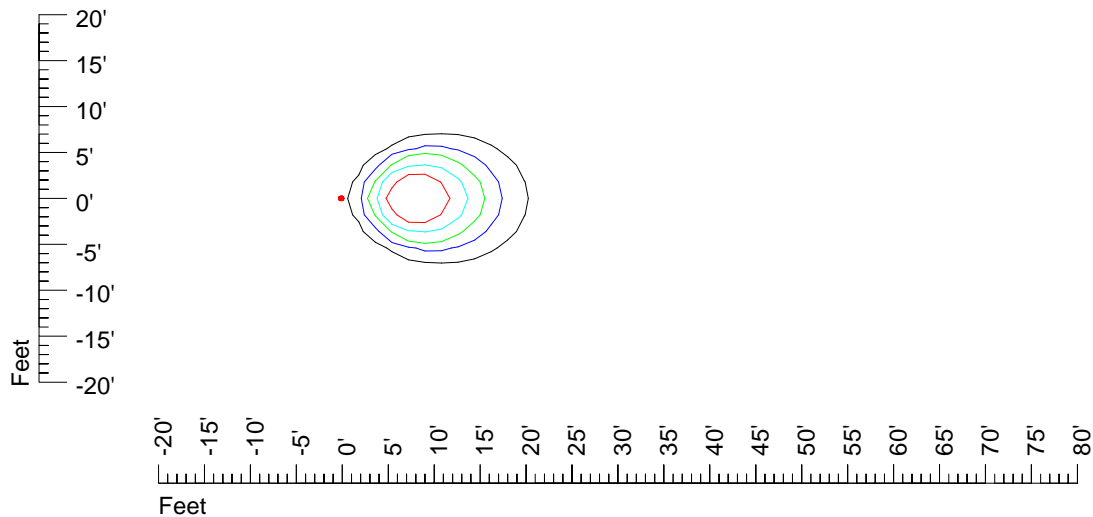

## Isoline template 9' mounting height

Isoline values — 0.1 fc — 0.25 fc — 0.5 fc — 1.0 fc — 2.0 fc

Mounting height 9' Tilt 0°

Mounting height 9' Tilt 30°

Mounting height 9' Tilt 15°

Mounting height 9' Tilt 45°