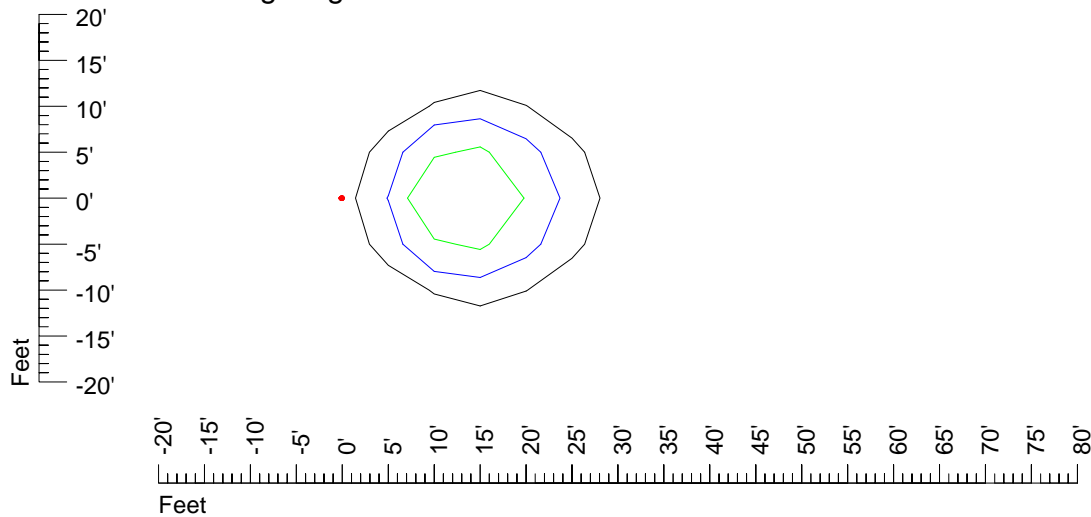

## Isoline template 20' mounting height

Isoline values — 0.1 fc — 0.25 fc — 0.5 fc — 1.0 fc — 2.0 fc

Mounting height 20' Tilt 0°

Mounting height 20' Tilt 30°

Mounting height 20' Tilt 15°

Mounting height 20' Tilt 45°

## Isoline template 25' mounting height

Isoline values — 0.1 fc — 0.25 fc — 0.5 fc — 1.0 fc — 2.0 fc

Mounting height 25' Tilt 0°

Mounting height 25' Tilt 30°

Mounting height 25' Tilt 15°

Mounting height 25' Tilt 45°