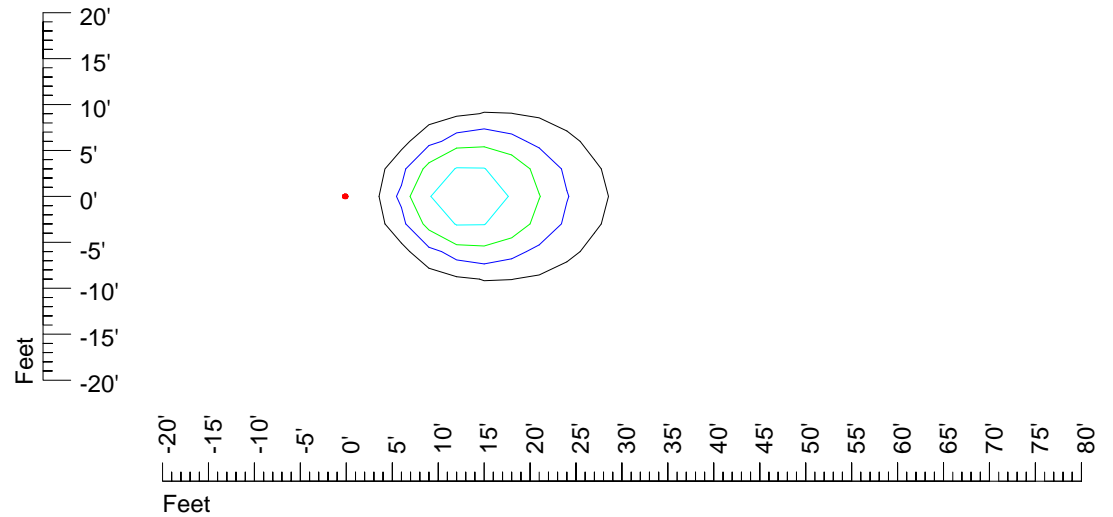

## Isoline template 15' mounting height

Isoline values — 0.1 fc — 0.25 fc — 0.5 fc — 1.0 fc — 2.0 fc

Mounting height 15' Tilt 0°

Mounting height 15' Tilt 30°

Mounting height 15' Tilt 15°

Mounting height 15' Tilt 45°