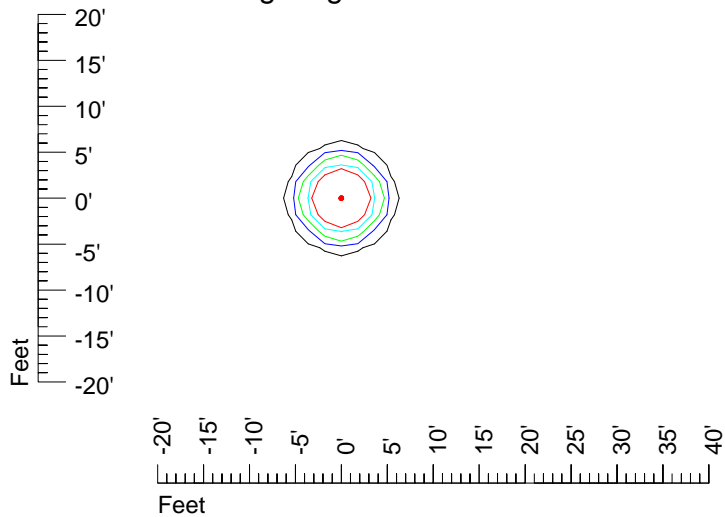

IES Photometric files E450

Isoline template 9' mounting height

Isoline values — 0.1 fc — 0.25 fc — 0.5 fc — 1.0 fc — 2.0 fc

Mounting height 9' Tilt 0°