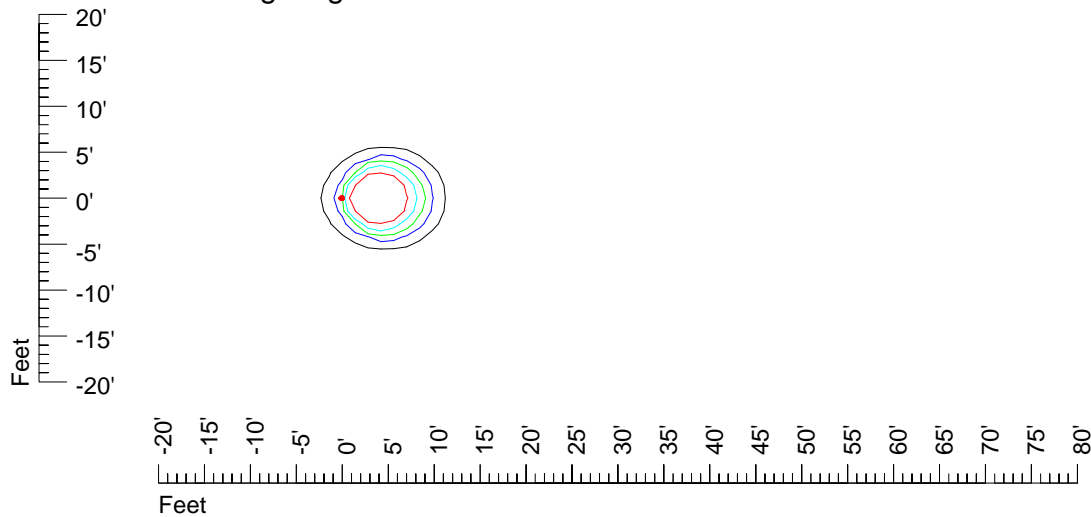

## Isoline template 7' mounting height

Isoline values — 0.1 fc — 0.25 fc — 0.5 fc — 1.0 fc — 2.0 fc

Mounting height 7' Tilt 0°

Mounting height 7' Tilt 30°

Mounting height 7' Tilt 15°

Mounting height 7' Tilt 45°