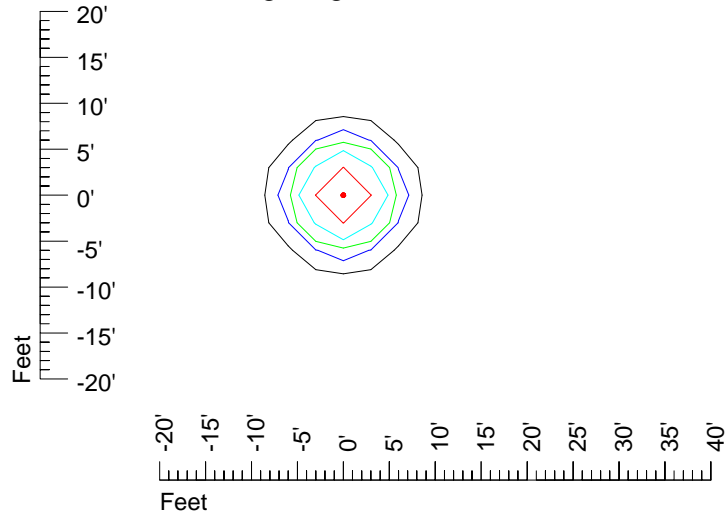

IES Photometric files E450

Isoline template 15' mounting height

Isoline values — 0.1 fc — 0.25 fc — 0.5 fc — 1.0 fc — 2.0 fc

Mounting height 15' Tilt 0°