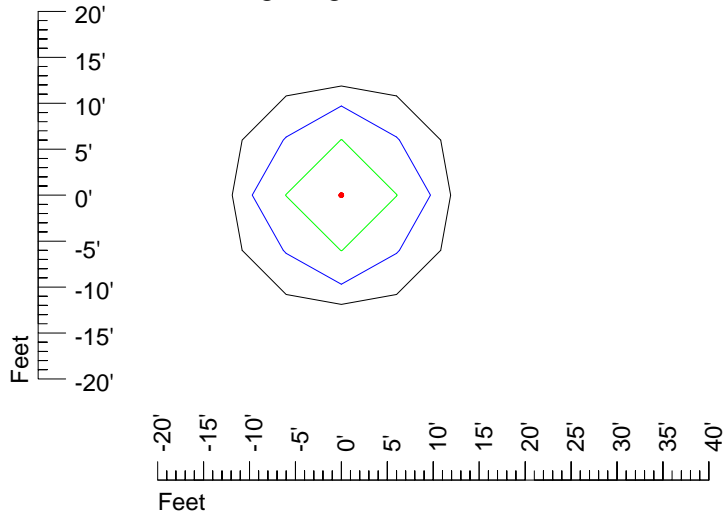

IES Photometric files E450

Isoline template 30' mounting height

Isoline values — 0.1 fc — 0.25 fc — 0.5 fc — 1.0 fc — 2.0 fc

Mounting height 30' Tilt 0°