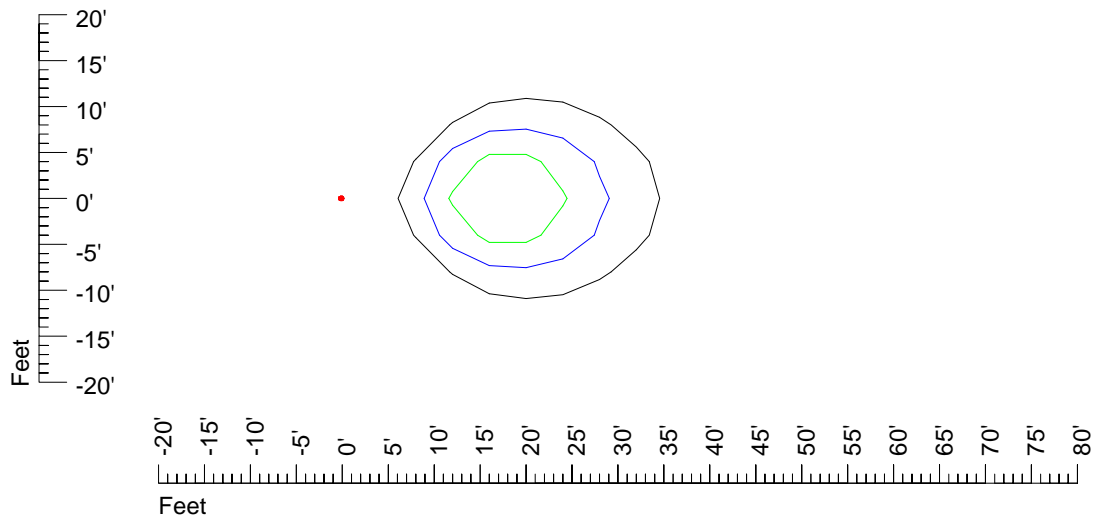

## Isoline template 20' mounting height

Isoline values — 0.1 fc — 0.25 fc — 0.5 fc — 1.0 fc — 2.0 fc

Mounting height 20' Tilt 0°

Mounting height 20' Tilt 30°

Mounting height 20' Tilt 15°

Mounting height 20' Tilt 45°