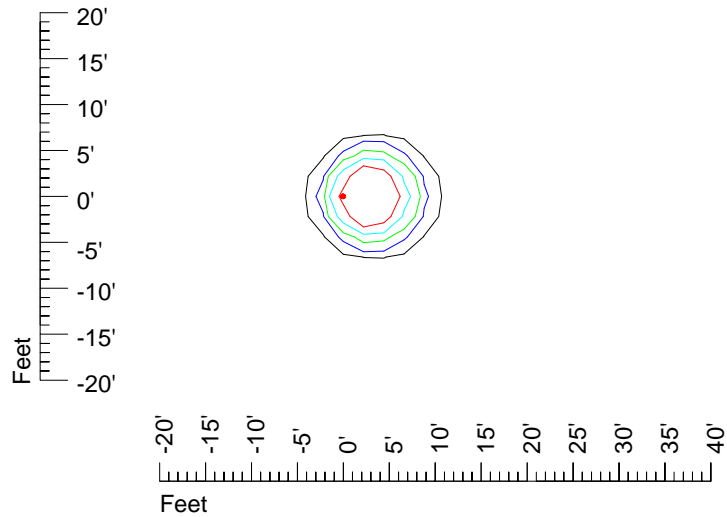

## Isoline template 11' mounting height

Isoline values — 0.1 fc — 0.25 fc — 0.5 fc — 1.0 fc — 2.0 fc

Mounting height 11' Tilt 0°

Mounting height 11' Tilt 30°

Mounting height 11' Tilt 15°

Mounting height 11' Tilt 45°