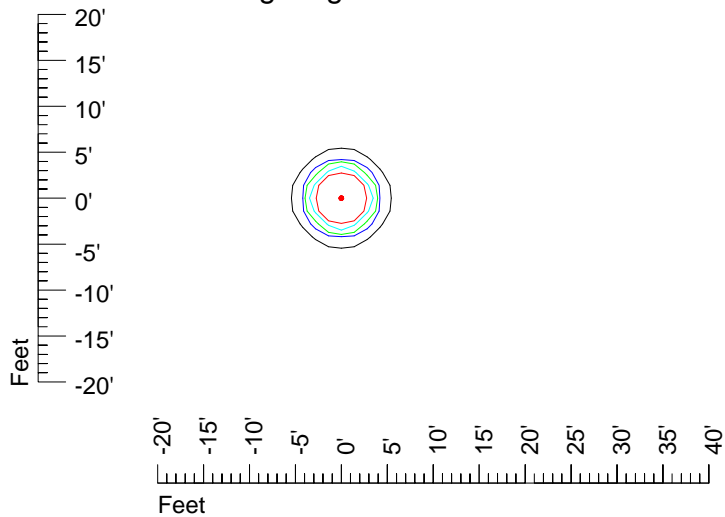

## Isoline template 7' mounting height

Isoline values — 0.1 fc — 0.25 fc — 0.5 fc — 1.0 fc — 2.0 fc

Mounting height 7' Tilt 0°

Mounting height 7' Tilt 30°

Mounting height 7' Tilt 15°

Mounting height 7' Tilt 45°

## Isoline template 20' mounting height

Isoline values — 0.1 fc — 0.25 fc — 0.5 fc — 1.0 fc — 2.0 fc

Mounting height 20' Tilt 0°

Mounting height 20' Tilt 30°

Mounting height 20' Tilt 15°

Mounting height 20' Tilt 45°