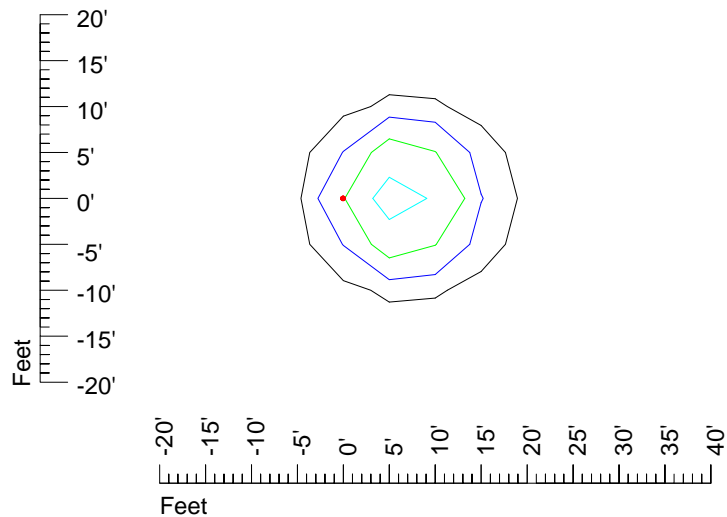

## Isoline template 25' mounting height

Isoline values — 0.1 fc — 0.25 fc — 0.5 fc — 1.0 fc — 2.0 fc

Mounting height 25' Tilt 0°

Mounting height 25' Tilt 30°

Mounting height 25' Tilt 15°

Mounting height 25' Tilt 45°