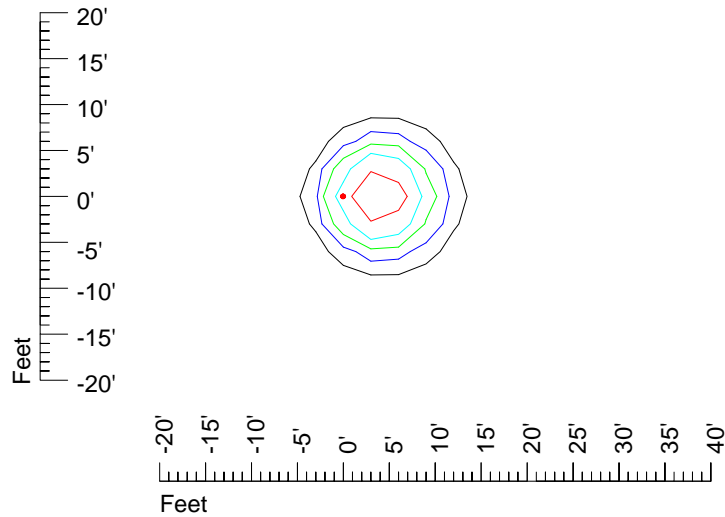

## Isoline template 15' mounting height

Isoline values — 0.1 fc — 0.25 fc — 0.5 fc — 1.0 fc — 2.0 fc

Mounting height 15' Tilt 0°

Mounting height 15' Tilt 30°

Mounting height 15' Tilt 15°

Mounting height 15' Tilt 45°