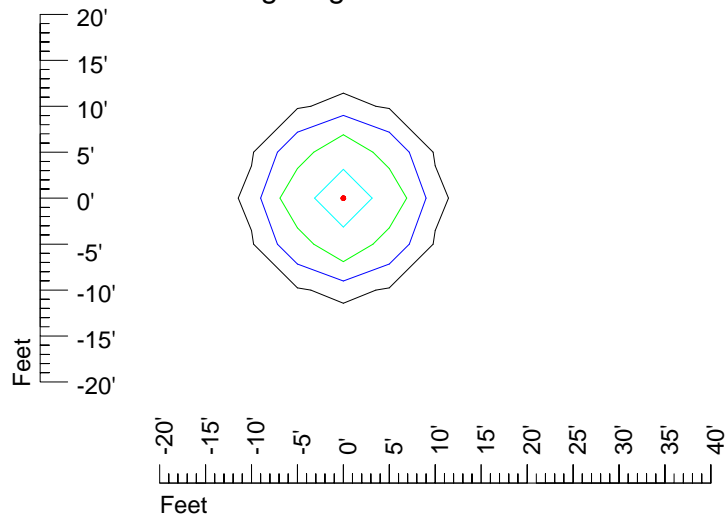

IES Photometric files E450

Isoline template 25' mounting height

Isoline values — 0.1 fc — 0.25 fc — 0.5 fc — 1.0 fc — 2.0 fc

Mounting height 25' Tilt 0°