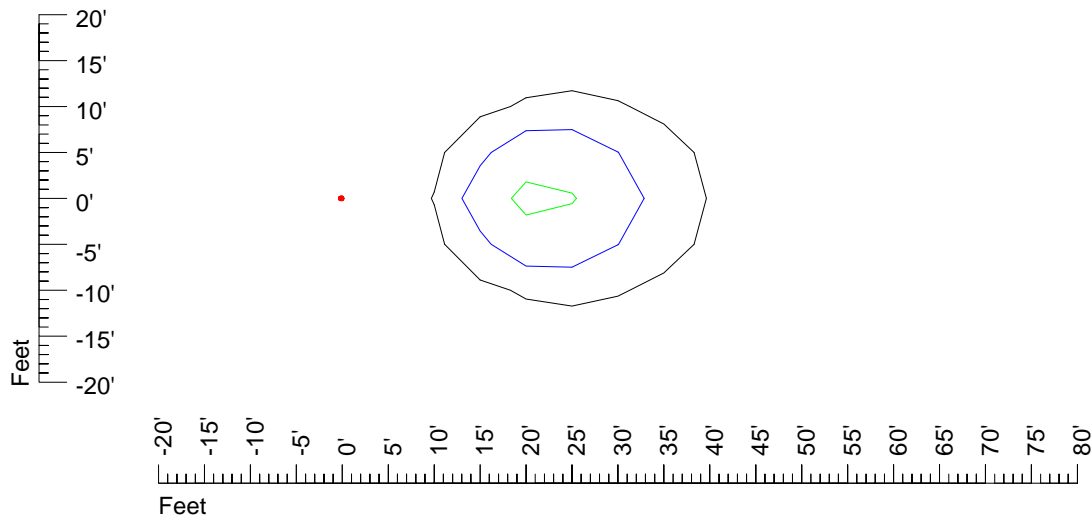

## Isoline template 25' mounting height

Isoline values — 0.1 fc — 0.25 fc — 0.5 fc — 1.0 fc — 2.0 fc

Mounting height 25' Tilt 0°

Mounting height 25' Tilt 30°

Mounting height 25' Tilt 15°

Mounting height 25' Tilt 45°