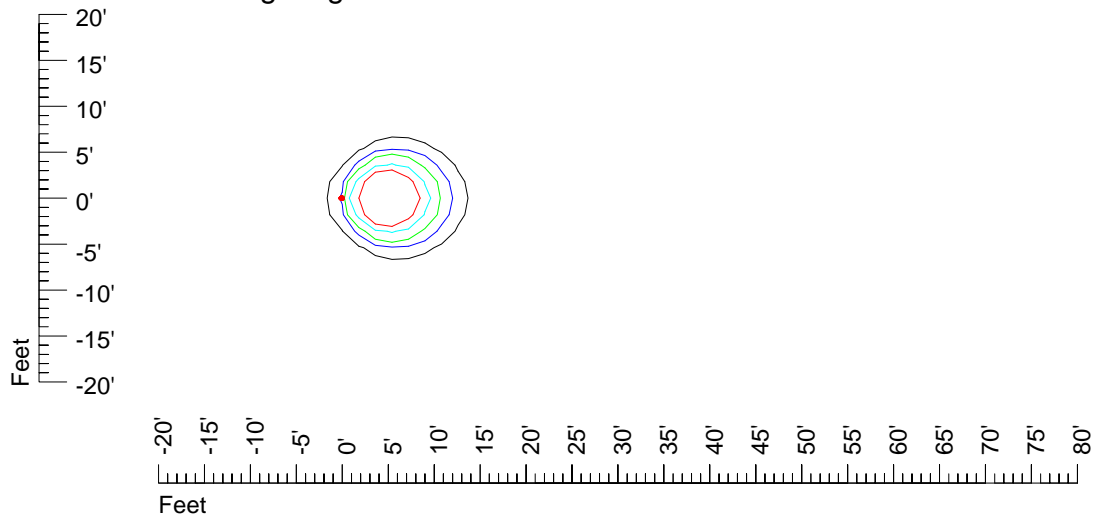

Mounting height 9' Tilt 30°