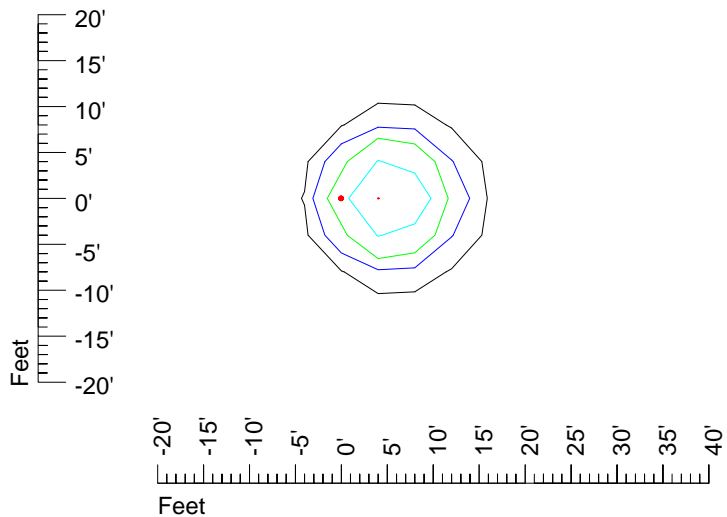

## Isoline template 20' mounting height

Isoline values — 0.1 fc — 0.25 fc — 0.5 fc — 1.0 fc — 2.0 fc

Mounting height 20' Tilt 0°

Mounting height 20' Tilt 30°

Mounting height 20' Tilt 15°

Mounting height 20' Tilt 45°