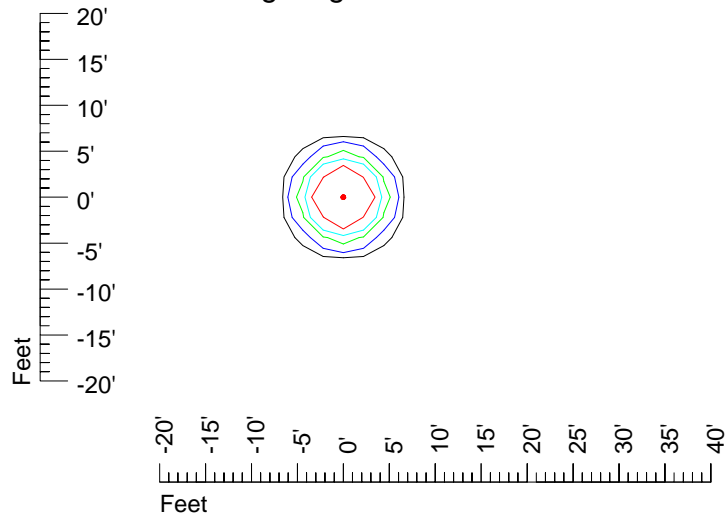

IES Photometric files E450

Isoline template 11' mounting height

Isoline values — 0.1 fc — 0.25 fc — 0.5 fc — 1.0 fc — 2.0 fc

Mounting height 11' Tilt 0°