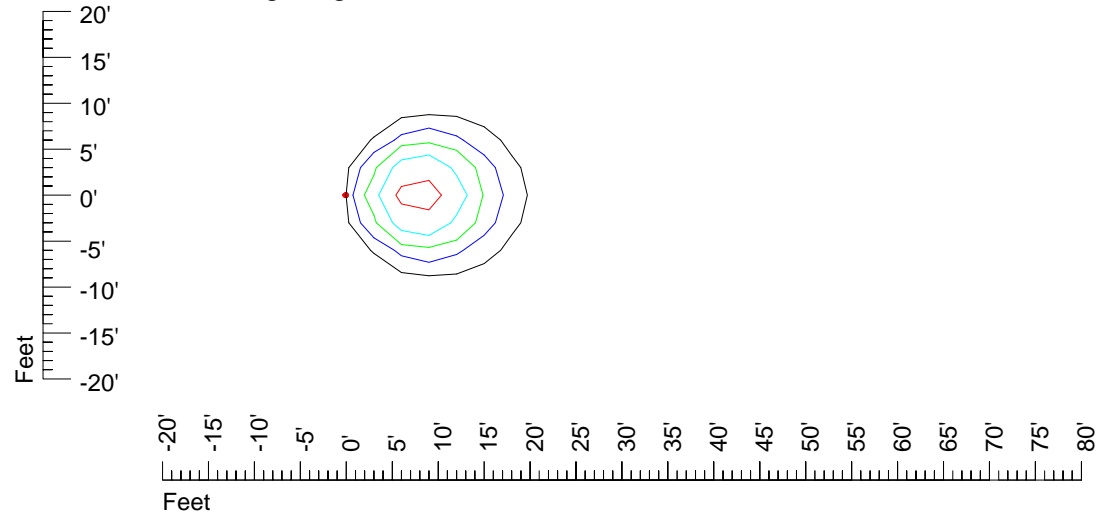

Mounting height 15' Tilt 30°