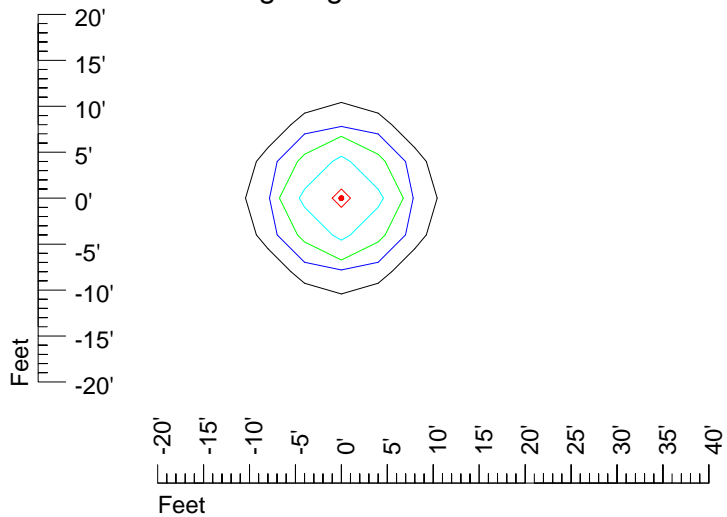

IES Photometric files E450

Isoline template 20' mounting height

Isoline values — 0.1 fc — 0.25 fc — 0.5 fc — 1.0 fc — 2.0 fc

Mounting height 20' Tilt 0°