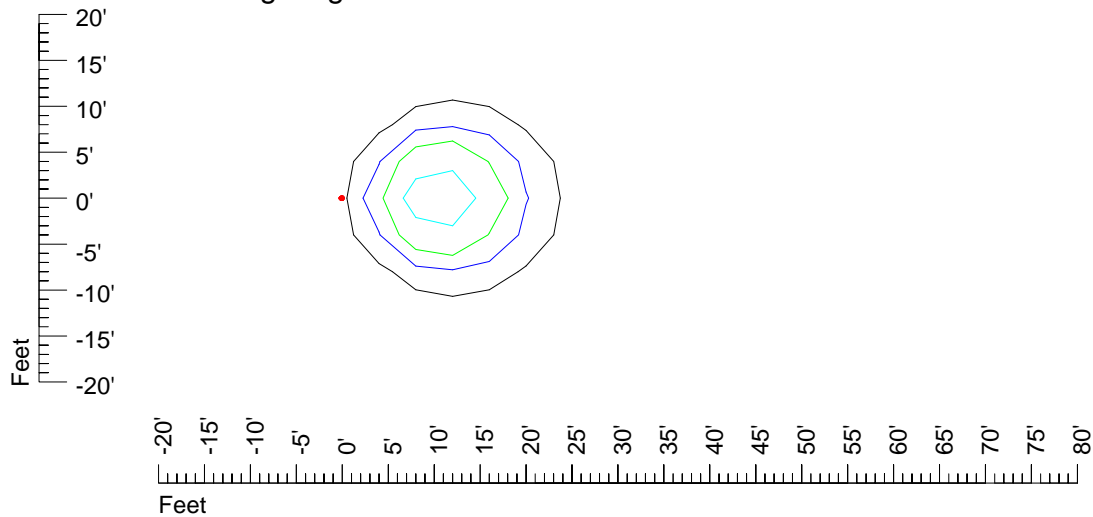

## Isoline template 20' mounting height

Isoline values — 0.1 fc — 0.25 fc — 0.5 fc — 1.0 fc — 2.0 fc

Mounting height 20' Tilt 0°

Mounting height 20' Tilt 30°

Mounting height 20' Tilt 15°

Mounting height 20' Tilt 45°