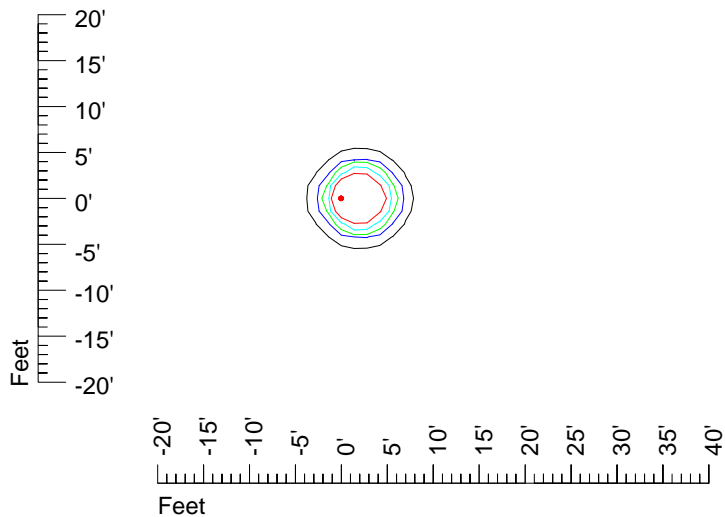

## Isoline template 7' mounting height

Isoline values — 0.1 fc — 0.25 fc — 0.5 fc — 1.0 fc — 2.0 fc

Mounting height 7' Tilt 0°

Mounting height 7' Tilt 30°

Mounting height 7' Tilt 15°

Mounting height 7' Tilt 45°