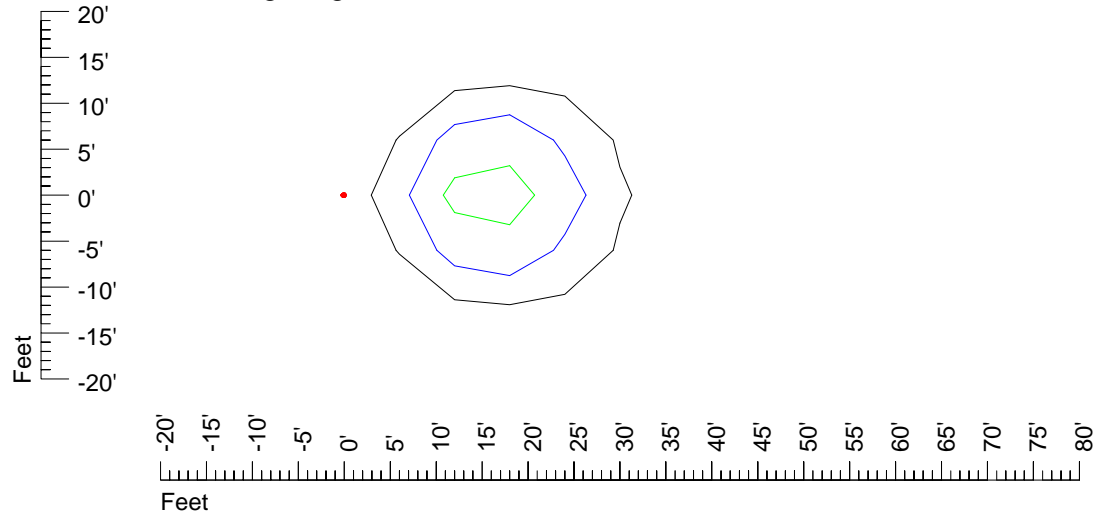

Mounting height 30' Tilt 30°