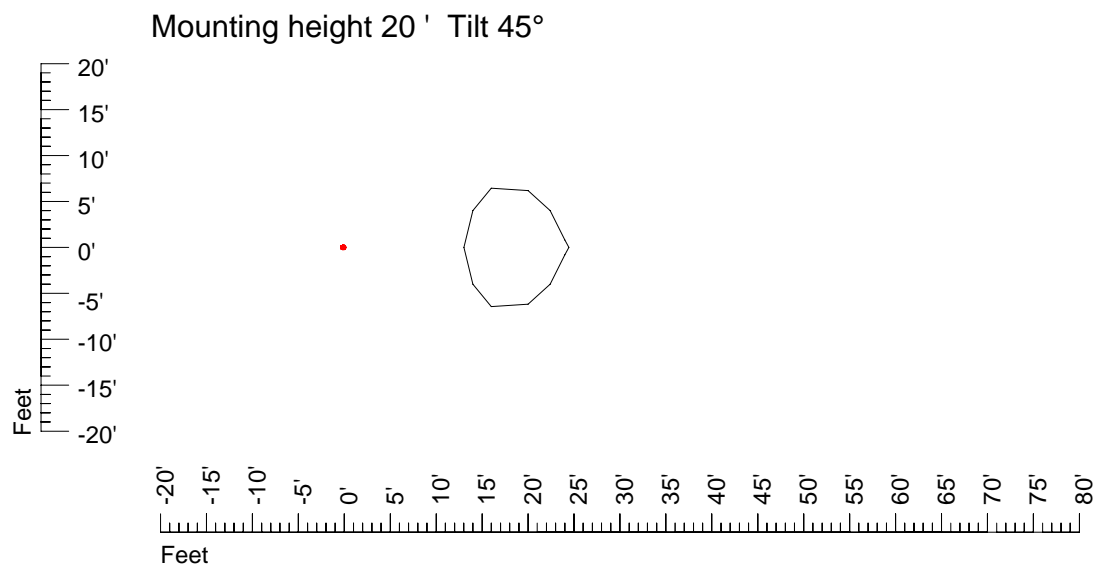

IES Photometric files E294

Isoline template 7' mounting height

Isoline values — 0.1 fc — 0.25 fc — 0.5 fc — 1.0 fc — 2.0 fc

Mounting height 7' Tilt 0°

Mounting height 7' Tilt 30°

Mounting height 7' Tilt 15°

Mounting height 11' Tilt 30°

Mounting height 11' Tilt 15°

Mounting height 11' Tilt 45°

IES Photometric files E294

Isoline template 15' mounting height

Isoline values — 0.1 fc — 0.25 fc — 0.5 fc — 1.0 fc — 2.0 fc

Mounting height 15' Tilt 0°

Mounting height 15' Tilt 30°

Mounting height 15' Tilt 15°

Mounting height 15' Tilt 45°

IES Photometric files E294

Isoline template 20' mounting height

Isoline values — 0.1 fc — 0.25 fc — 0.5 fc — 1.0 fc — 2.0 fc

IES Photometric files E294

Isoline template 25' mounting height

Isoline values — 0.1 fc — 0.25 fc — 0.5 fc — 1.0 fc — 2.0 fc

Mounting height 25' Tilt 0°

Mounting height 25' Tilt 30°

Mounting height 25' Tilt 15°