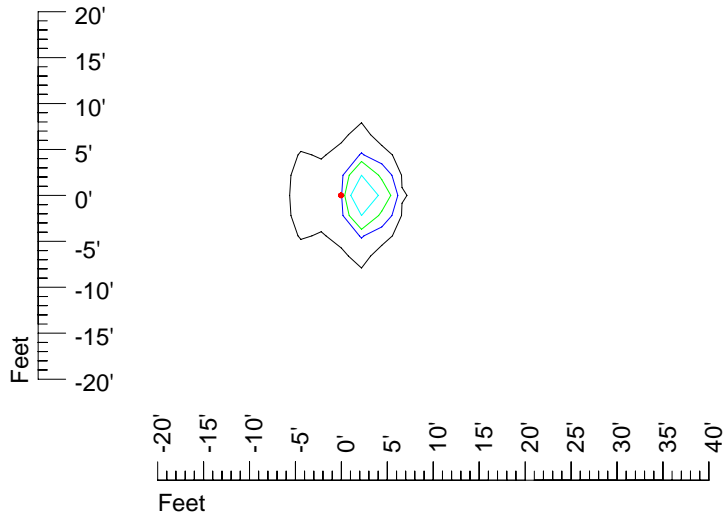

IES Photometric files E294

Isoline template 7' mounting height

Isoline values — 0.1 fc — 0.25 fc — 0.5 fc — 1.0 fc — 2.0 fc

Mounting height 7' Tilt 0°

Mounting height 7' Tilt 30°

Mounting height 7' Tilt 15°

Mounting height 7' Tilt 45°

IES Photometric files E294

Isoline template 9' mounting height

Isoline values — 0.1 fc — 0.25 fc — 0.5 fc — 1.0 fc — 2.0 fc

Mounting height 9' Tilt 0°

Mounting height 9' Tilt 30°

Mounting height 9' Tilt 15°

Mounting height 9' Tilt 45°

IES Photometric files E294

Isoline template 11' mounting height

Isoline values — 0.1 fc — 0.25 fc — 0.5 fc — 1.0 fc — 2.0 fc

Mounting height 11' Tilt 0°

Mounting height 11' Tilt 30°

Mounting height 11' Tilt 15°

Mounting height 11' Tilt 45°

IES Photometric files E294

Isoline template 15' mounting height

Isoline values — 0.1 fc — 0.25 fc — 0.5 fc — 1.0 fc — 2.0 fc