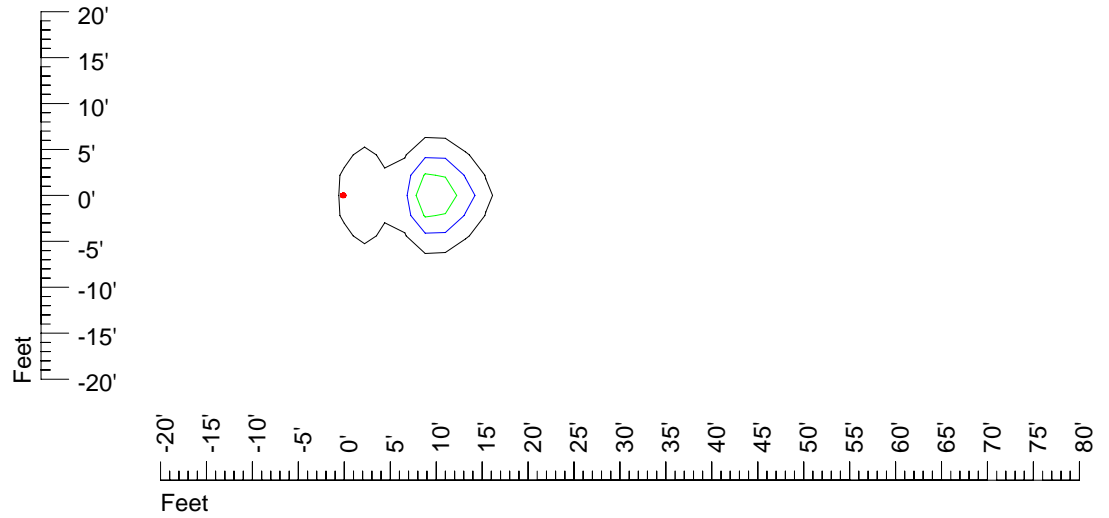

IES Photometric files E294

Isoline template 7' mounting height

Isoline values — 0.1 fc — 0.25 fc — 0.5 fc — 1.0 fc — 2.0 fc

Mounting height 7' Tilt 0°

Mounting height 7' Tilt 30°

Mounting height 7' Tilt 15°

Mounting height 7' Tilt 45°

IES Photometric files E294

Isoline template 9' mounting height

Isoline values — 0.1 fc — 0.25 fc — 0.5 fc — 1.0 fc — 2.0 fc

Mounting height 9' Tilt 0°

Mounting height 9' Tilt 30°

Mounting height 9' Tilt 15°

Mounting height 9' Tilt 45°

IES Photometric files E294

Isoline template 11' mounting height

Isoline values — 0.1 fc — 0.25 fc — 0.5 fc — 1.0 fc — 2.0 fc

Mounting height 11' Tilt 0°

Mounting height 11' Tilt 30°

Mounting height 11' Tilt 15°

Mounting height 11' Tilt 45°

IES Photometric files E294

Isoline template 15' mounting height

Isoline values — 0.1 fc — 0.25 fc — 0.5 fc — 1.0 fc — 2.0 fc