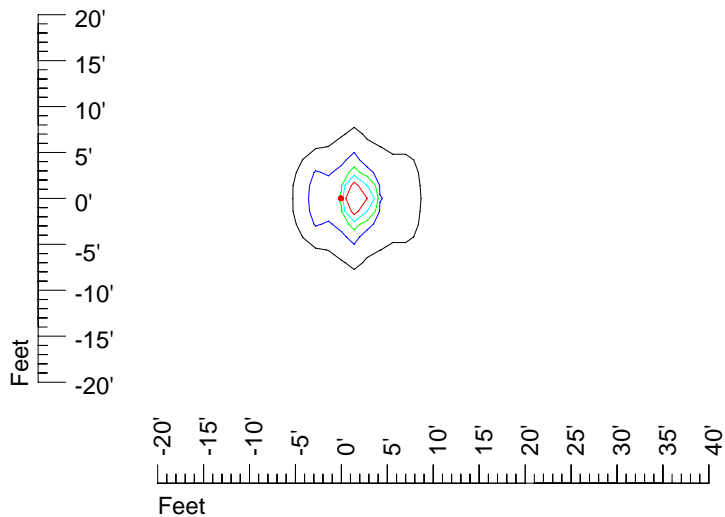

IES Photometric files E294

Isoline template 7' mounting height

Isoline values — 0.1 fc — 0.25 fc — 0.5 fc — 1.0 fc — 2.0 fc

Mounting height 7' Tilt 0°

Mounting height 7' Tilt 30°

Mounting height 7' Tilt 15°

Mounting height 7' Tilt 45°

IES Photometric files E294

Isoline template 9' mounting height

Isoline values — 0.1 fc — 0.25 fc — 0.5 fc — 1.0 fc — 2.0 fc

Mounting height 9' Tilt 0°

Mounting height 9' Tilt 30°

Mounting height 9' Tilt 15°

Mounting height 9' Tilt 45°

IES Photometric files E294

Isoline template 11' mounting height

Isoline values — 0.1 fc — 0.25 fc — 0.5 fc — 1.0 fc — 2.0 fc

Mounting height 11' Tilt 0°

Mounting height 11' Tilt 30°

Mounting height 11' Tilt 15°

Mounting height 11' Tilt 45°

IES Photometric files E294

Isoline template 15' mounting height

Isoline values — 0.1 fc — 0.25 fc — 0.5 fc — 1.0 fc — 2.0 fc