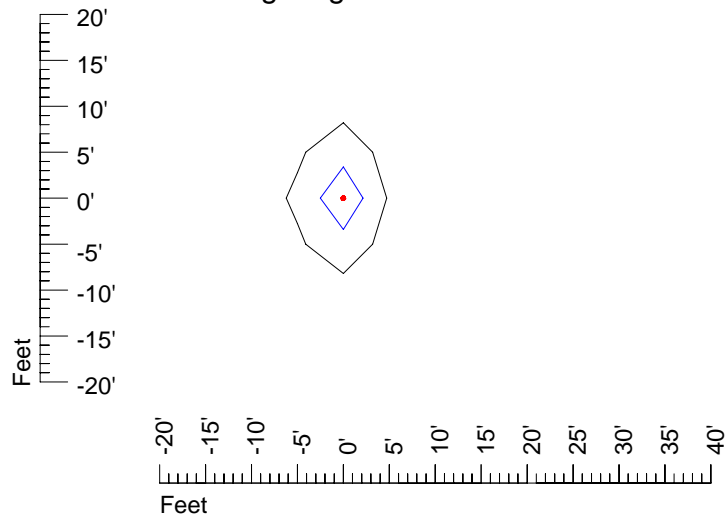

IES Photometric files E294

Isoline template 7' mounting height

Isoline values — 0.1 fc — 0.25 fc — 0.5 fc — 1.0 fc — 2.0 fc

Mounting height 7' Tilt 0°

Mounting height 7' Tilt 30°

Mounting height 7' Tilt 15°

Mounting height 11' Tilt 30°

Mounting height 11' Tilt 15°

Mounting height 11' Tilt 45°

IES Photometric files E294

Isoline template 15' mounting height

Isoline values — 0.1 fc — 0.25 fc — 0.5 fc — 1.0 fc — 2.0 fc

Mounting height 15' Tilt 0°

Mounting height 15' Tilt 30°

Mounting height 15' Tilt 15°

Mounting height 15' Tilt 45°

IES Photometric files E294

Isoline template 20' mounting height

Isoline values — 0.1 fc — 0.25 fc — 0.5 fc — 1.0 fc — 2.0 fc

IES Photometric files E294

Isoline template 25' mounting height

Isoline values — 0.1 fc — 0.25 fc — 0.5 fc — 1.0 fc — 2.0 fc

Mounting height 25' Tilt 0°

Mounting height 25' Tilt 30°

Mounting height 25' Tilt 15°