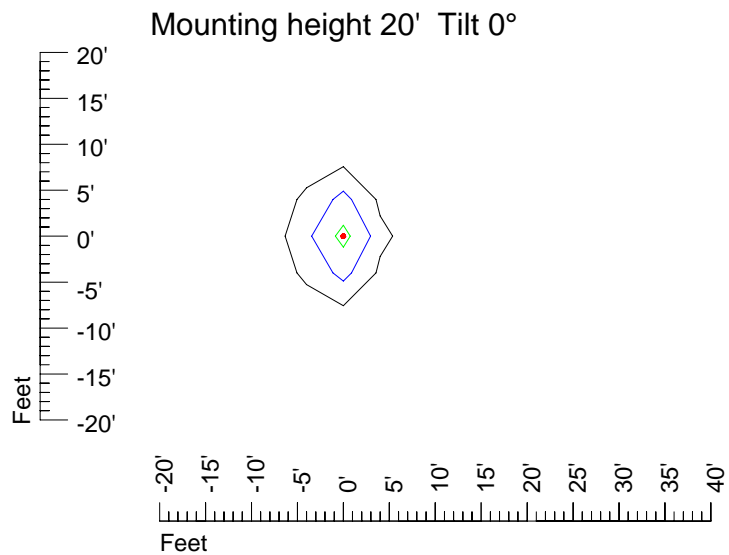

IES Photometric files E294

Isoline template 7' mounting height

Isoline values — 0.1 fc — 0.25 fc — 0.5 fc — 1.0 fc — 2.0 fc

Mounting height 7' Tilt 0°

Mounting height 7' Tilt 30°

Mounting height 7' Tilt 15°

Mounting height 11' Tilt 30°

Mounting height 11' Tilt 15°

Mounting height 11' Tilt 45°

IES Photometric files E294

Isoline template 15' mounting height

Isoline values — 0.1 fc — 0.25 fc — 0.5 fc — 1.0 fc — 2.0 fc

Mounting height 15' Tilt 0°

Mounting height 15' Tilt 30°

Mounting height 15' Tilt 15°

Mounting height 15' Tilt 45°

IES Photometric files E294

Isoline template 20' mounting height

Isoline values — 0.1 fc — 0.25 fc — 0.5 fc — 1.0 fc — 2.0 fc

IES Photometric files E294

Isoline template 25' mounting height

Isoline values — 0.1 fc — 0.25 fc — 0.5 fc — 1.0 fc — 2.0 fc

Mounting height 25' Tilt 0°

Mounting height 25' Tilt 30°

Mounting height 25' Tilt 15°