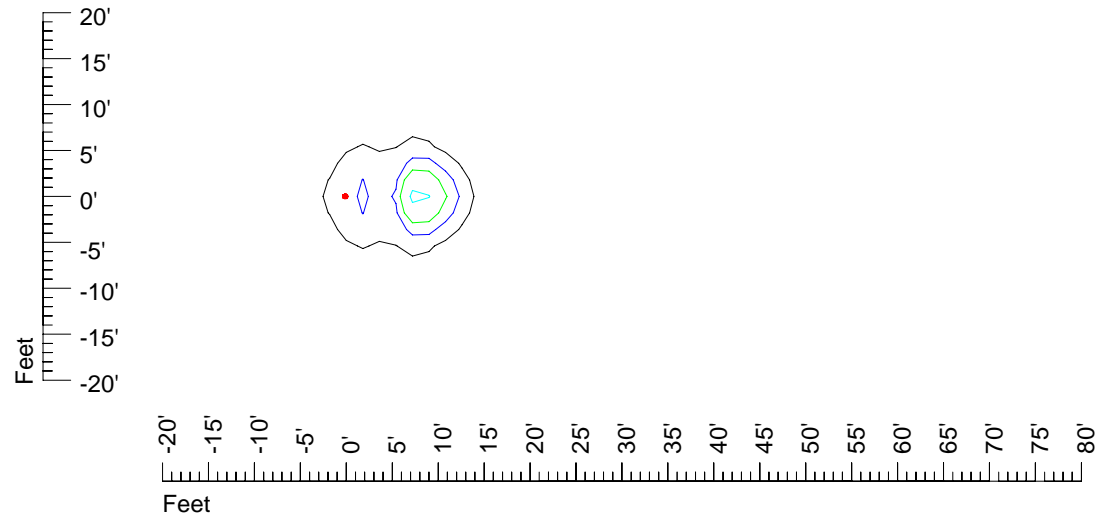

IES Photometric files E294

Isoline template 7' mounting height

Isoline values — 0.1 fc — 0.25 fc — 0.5 fc — 1.0 fc — 2.0 fc

Mounting height 7' Tilt 0°

Mounting height 7' Tilt 30°

Mounting height 7' Tilt 15°

Mounting height 7' Tilt 45°

IES Photometric files E294

Isoline template 9' mounting height

Isoline values — 0.1 fc — 0.25 fc — 0.5 fc — 1.0 fc — 2.0 fc

Mounting height 9' Tilt 0°

Mounting height 9' Tilt 30°

Mounting height 9' Tilt 15°

Mounting height 9' Tilt 45°

IES Photometric files E294

Isoline template 11' mounting height

Isoline values — 0.1 fc — 0.25 fc — 0.5 fc — 1.0 fc — 2.0 fc

Mounting height 11' Tilt 0°