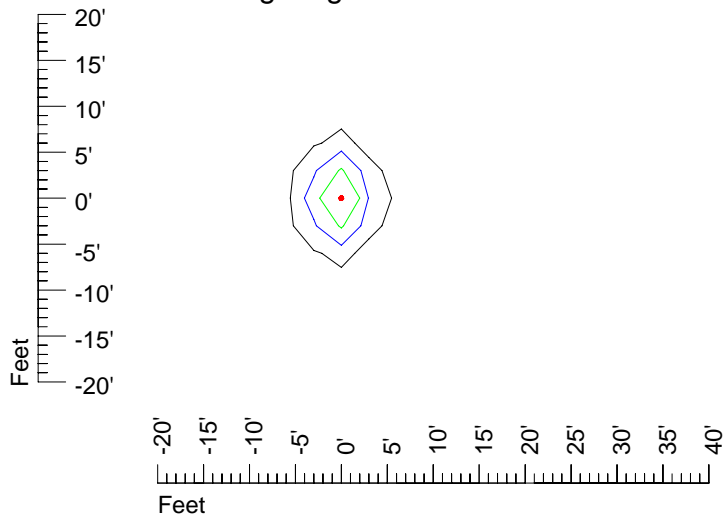

IES Photometric files E294

Isoline template 7' mounting height

Isoline values — 0.1 fc — 0.25 fc — 0.5 fc — 1.0 fc — 2.0 fc

Mounting height 7' Tilt 0°

Mounting height 7' Tilt 30°

Mounting height 7' Tilt 15°

Mounting height 9' Tilt 15°

Mounting height 9' Tilt 45°

IES Photometric files E294

Isoline template 11' mounting height

Isoline values — 0.1 fc — 0.25 fc — 0.5 fc — 1.0 fc — 2.0 fc

Mounting height 11' Tilt 0°

Mounting height 11' Tilt 30°

Mounting height 11' Tilt 15°

Mounting height 11' Tilt 45°

IES Photometric files E294

Isoline template 15' mounting height

Isoline values — 0.1 fc — 0.25 fc — 0.5 fc — 1.0 fc — 2.0 fc

Mounting height 15' Tilt 0°

Mounting height 15' Tilt 30°

Mounting height 15' Tilt 15°

Mounting height 15' Tilt 45°

IES Photometric files E294

Isoline template 20' mounting height

Isoline values — 0.1 fc — 0.25 fc — 0.5 fc — 1.0 fc — 2.0 fc