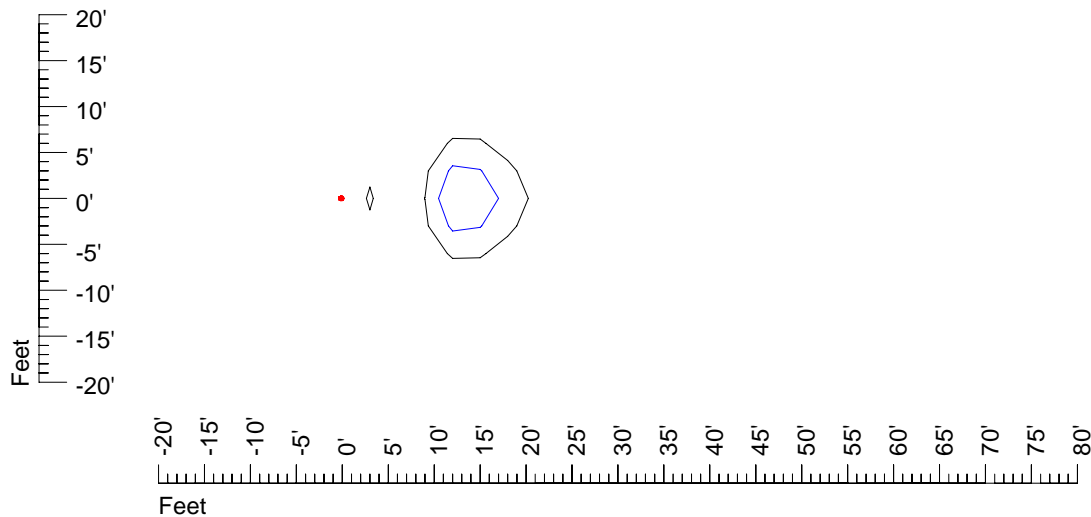

Mounting height 11' Tilt 30°

Mounting height 11' Tilt 15°

Mounting height 11' Tilt 45°

IES Photometric files E294

Isoline template 15' mounting height

Isoline values — 0.1 fc — 0.25 fc — 0.5 fc — 1.0 fc — 2.0 fc

Mounting height 15' Tilt 0°

Mounting height 15' Tilt 30°

Mounting height 15' Tilt 15°

Mounting height 15' Tilt 45°

IES Photometric files E294

Isoline template 20' mounting height

Isoline values — 0.1 fc — 0.25 fc — 0.5 fc — 1.0 fc — 2.0 fc