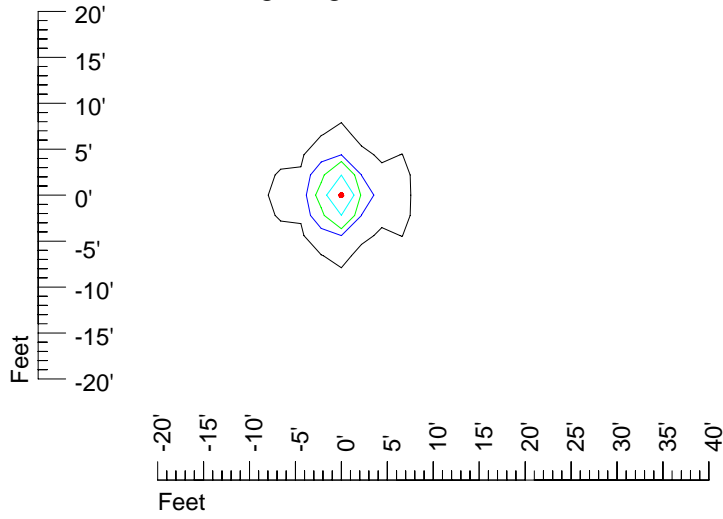

IES Photometric files E294

Isoline template 7' mounting height

Isoline values — 0.1 fc — 0.25 fc — 0.5 fc — 1.0 fc — 2.0 fc

Mounting height 7' Tilt 0°

Mounting height 7' Tilt 30°

Mounting height 7' Tilt 15°

Mounting height 7' Tilt 45°

IES Photometric files E294

Isoline template 9' mounting height

Isoline values — 0.1 fc — 0.25 fc — 0.5 fc — 1.0 fc — 2.0 fc

Mounting height 9' Tilt 0°

Mounting height 9' Tilt 30°

Mounting height 9' Tilt 15°

Mounting height 9' Tilt 45°

IES Photometric files E294

Isoline template 11' mounting height

Isoline values — 0.1 fc — 0.25 fc — 0.5 fc — 1.0 fc — 2.0 fc

Mounting height 11' Tilt 0°

Mounting height 11' Tilt 30°

Mounting height 11' Tilt 15°

Mounting height 11' Tilt 45°

IES Photometric files E294

Isoline template 15' mounting height

Isoline values — 0.1 fc — 0.25 fc — 0.5 fc — 1.0 fc — 2.0 fc