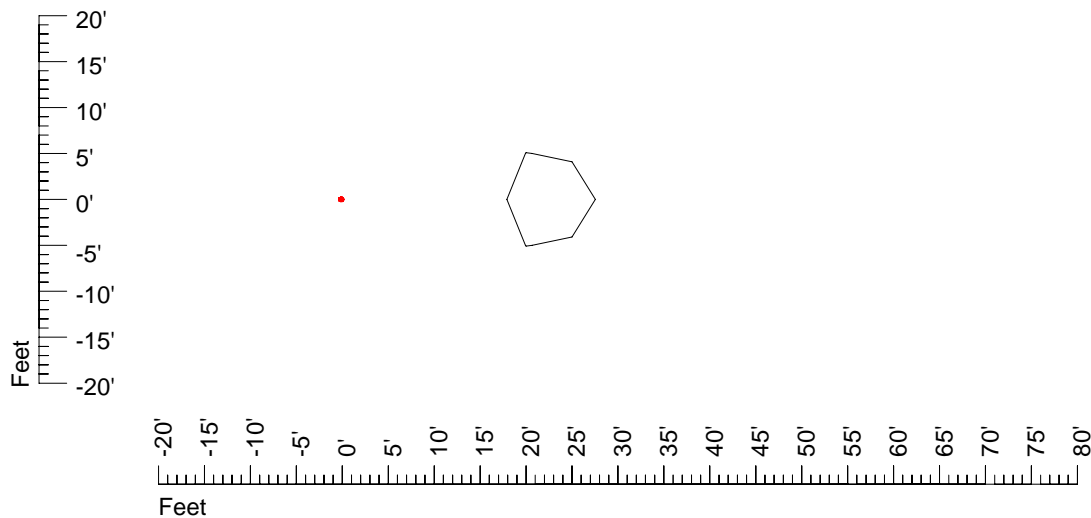

Mounting height 25' Tilt 45°