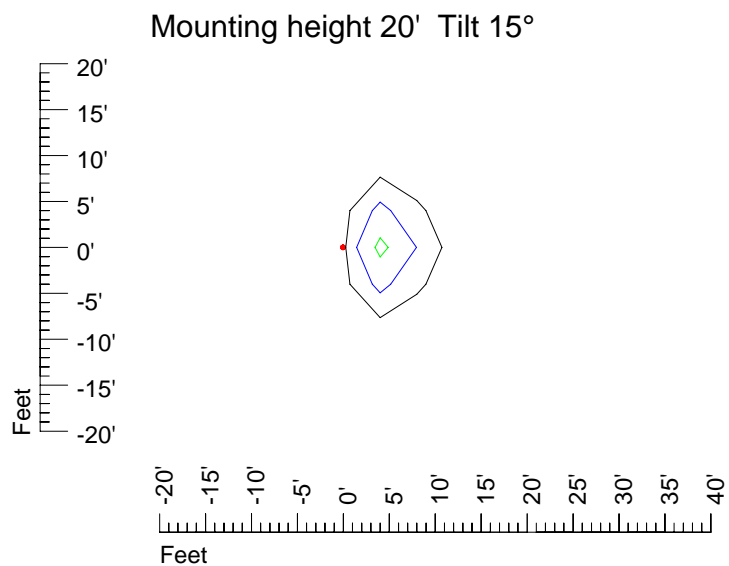

IES Photometric files E294

Isoline template 7' mounting height

Isoline values — 0.1 fc — 0.25 fc — 0.5 fc — 1.0 fc — 2.0 fc

Mounting height 7' Tilt 0°

Mounting height 7' Tilt 30°

Mounting height 7' Tilt 15°

Mounting height 11' Tilt 30°

Mounting height 11' Tilt 15°

Mounting height 11' Tilt 45°

IES Photometric files E294

Isoline template 15' mounting height

Isoline values — 0.1 fc — 0.25 fc — 0.5 fc — 1.0 fc — 2.0 fc

Mounting height 15' Tilt 0°

Mounting height 15' Tilt 30°

Mounting height 15' Tilt 15°

Mounting height 15' Tilt 45°

IES Photometric files E294

Isoline template 20' mounting height

Isoline values — 0.1 fc — 0.25 fc — 0.5 fc — 1.0 fc — 2.0 fc

IES Photometric files E294

Isoline template 25' mounting height

Isoline values — 0.1 fc — 0.25 fc — 0.5 fc — 1.0 fc — 2.0 fc

Mounting height 25' Tilt 0°

Mounting height 25' Tilt 30°

Mounting height 25' Tilt 15°