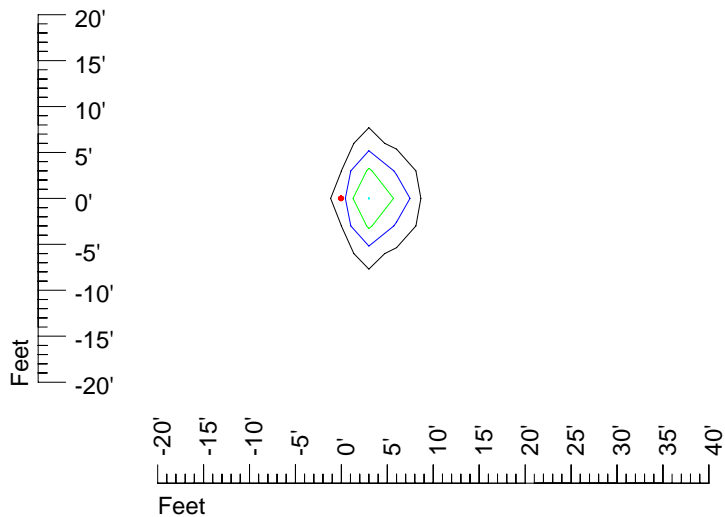

IES Photometric files E294

Isoline template 7' mounting height

Isoline values — 0.1 fc — 0.25 fc — 0.5 fc — 1.0 fc — 2.0 fc

Mounting height 7' Tilt 0°

Mounting height 7' Tilt 30°

Mounting height 7' Tilt 15°

Mounting height 9' Tilt 15°

Mounting height 9' Tilt 45°

IES Photometric files E294

Isoline template 11' mounting height

Isoline values — 0.1 fc — 0.25 fc — 0.5 fc — 1.0 fc — 2.0 fc

Mounting height 11' Tilt 0°

Mounting height 11' Tilt 30°

Mounting height 11' Tilt 15°

Mounting height 11' Tilt 45°

IES Photometric files E294

Isoline template 15' mounting height

Isoline values — 0.1 fc — 0.25 fc — 0.5 fc — 1.0 fc — 2.0 fc

Mounting height 15' Tilt 0°

Mounting height 15' Tilt 30°

Mounting height 15' Tilt 15°

Mounting height 15' Tilt 45°

IES Photometric files E294

Isoline template 20' mounting height

Isoline values — 0.1 fc — 0.25 fc — 0.5 fc — 1.0 fc — 2.0 fc