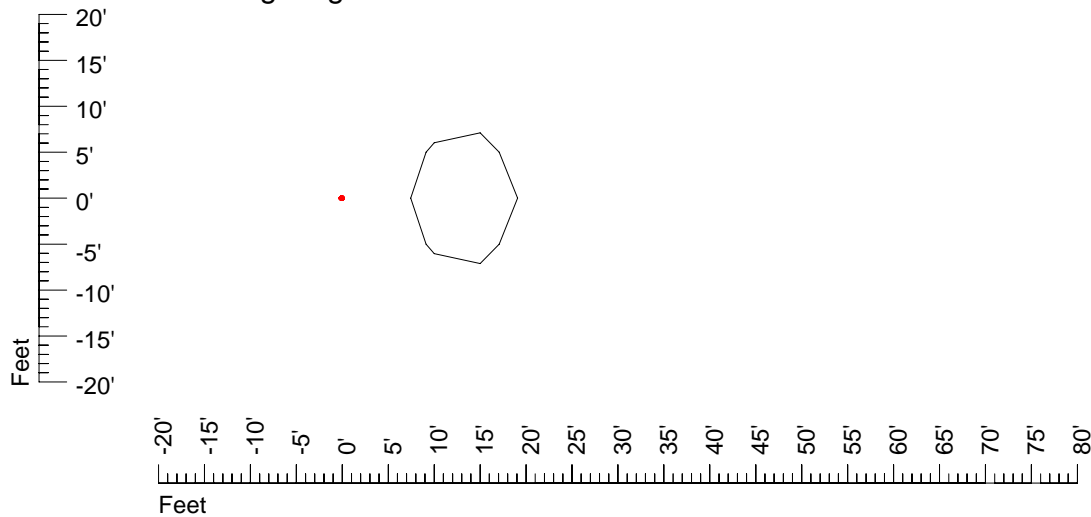

IES Photometric files E294

Isoline template 25' mounting height

Isoline values — 0.1 fc — 0.25 fc — 0.5 fc — 1.0 fc — 2.0 fc

Mounting height 25' Tilt 0°

Mounting height 25' Tilt 30°

Mounting height 25' Tilt 15°