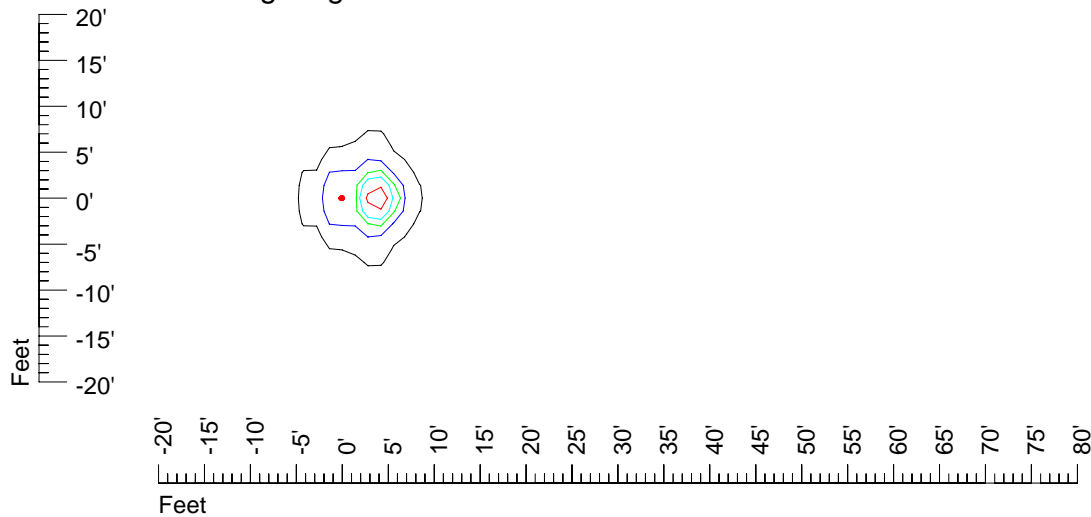

IES Photometric files E294

Isoline template 7' mounting height

Isoline values — 0.1 fc — 0.25 fc — 0.5 fc — 1.0 fc — 2.0 fc

Mounting height 7' Tilt 0°

Mounting height 7' Tilt 30°

Mounting height 7' Tilt 15°

Mounting height 7' Tilt 45°

IES Photometric files E294

Isoline template 9' mounting height

Isoline values — 0.1 fc — 0.25 fc — 0.5 fc — 1.0 fc — 2.0 fc

Mounting height 9' Tilt 0°

Mounting height 9' Tilt 30°

Mounting height 9' Tilt 15°

Mounting height 9' Tilt 45°

IES Photometric files E294

Isoline template 11' mounting height

Isoline values — 0.1 fc — 0.25 fc — 0.5 fc — 1.0 fc — 2.0 fc

Mounting height 11' Tilt 0°