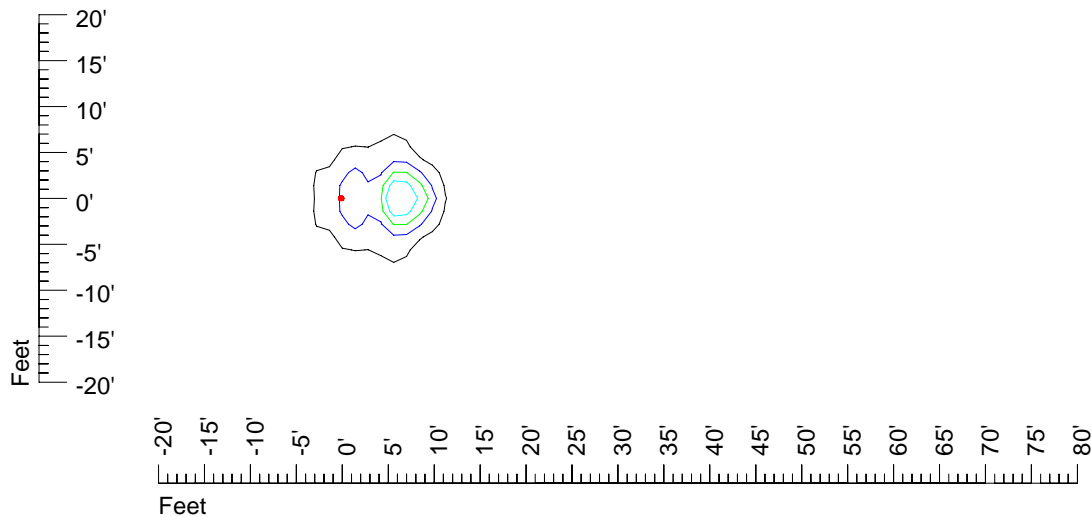

IES Photometric files E294

Isoline template 7' mounting height

Isoline values — 0.1 fc — 0.25 fc — 0.5 fc — 1.0 fc — 2.0 fc

Mounting height 7' Tilt 0°

Mounting height 7' Tilt 30°

Mounting height 7' Tilt 15°

Mounting height 7' Tilt 45°

IES Photometric files E294

Isoline template 9' mounting height

Isoline values — 0.1 fc — 0.25 fc — 0.5 fc — 1.0 fc — 2.0 fc

Mounting height 9' Tilt 0°

Mounting height 9' Tilt 30°

Mounting height 9' Tilt 15°

Mounting height 9' Tilt 45°

IES Photometric files E294

Isoline template 11' mounting height

Isoline values — 0.1 fc — 0.25 fc — 0.5 fc — 1.0 fc — 2.0 fc

Mounting height 11' Tilt 0°

Mounting height 11' Tilt 30°

Mounting height 11' Tilt 15°

Mounting height 11' Tilt 45°

IES Photometric files E294

Isoline template 15' mounting height

Isoline values — 0.1 fc — 0.25 fc — 0.5 fc — 1.0 fc — 2.0 fc