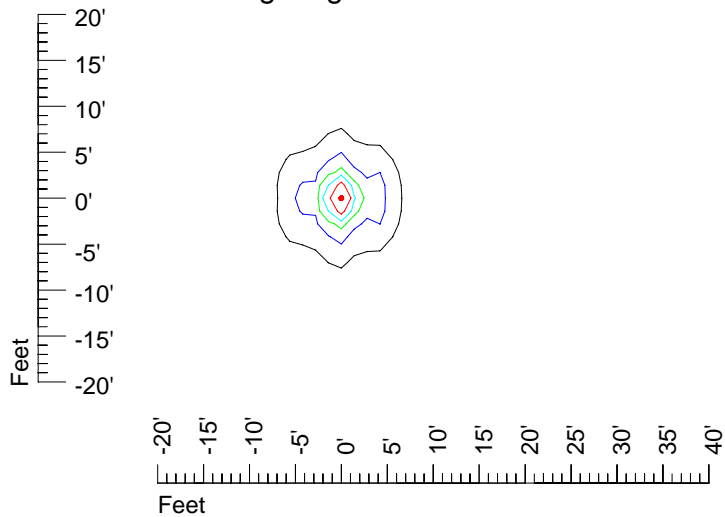

IES Photometric files E294

Isoline template 7' mounting height

Isoline values — 0.1 fc — 0.25 fc — 0.5 fc — 1.0 fc — 2.0 fc

Mounting height 7' Tilt 0°

Mounting height 7' Tilt 30°

Mounting height 7' Tilt 15°

Mounting height 7' Tilt 45°

IES Photometric files E294

Isoline template 9' mounting height

Isoline values — 0.1 fc — 0.25 fc — 0.5 fc — 1.0 fc — 2.0 fc

Mounting height 9' Tilt 0°

Mounting height 9' Tilt 30°

Mounting height 9' Tilt 15°

Mounting height 9' Tilt 45°

IES Photometric files E294

Isoline template 11' mounting height

Isoline values — 0.1 fc — 0.25 fc — 0.5 fc — 1.0 fc — 2.0 fc

Mounting height 11' Tilt 0°

Mounting height 11' Tilt 30°

Mounting height 11' Tilt 15°

Mounting height 11' Tilt 45°

IES Photometric files E294

Isoline template 15' mounting height

Isoline values — 0.1 fc — 0.25 fc — 0.5 fc — 1.0 fc — 2.0 fc