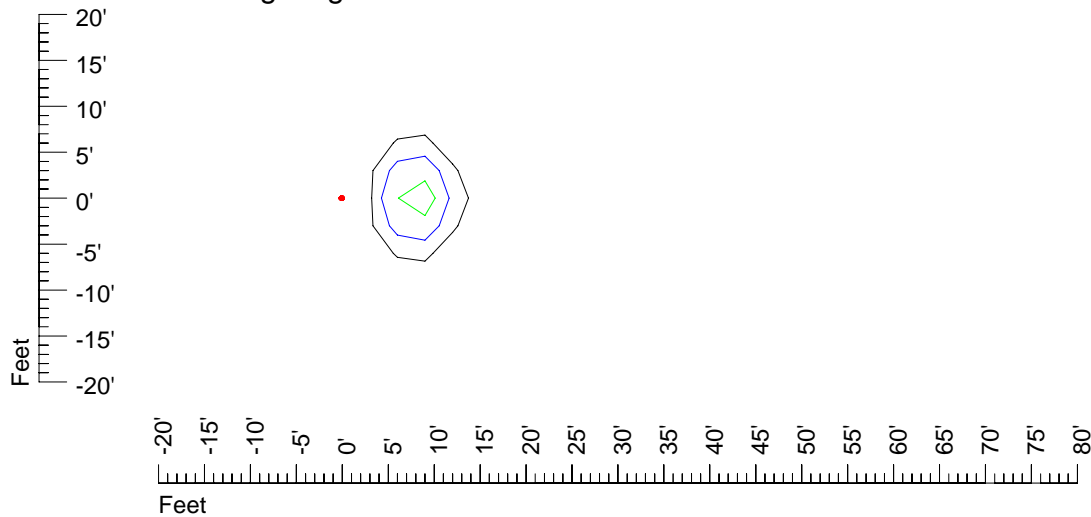

Mounting height 15' Tilt 30°