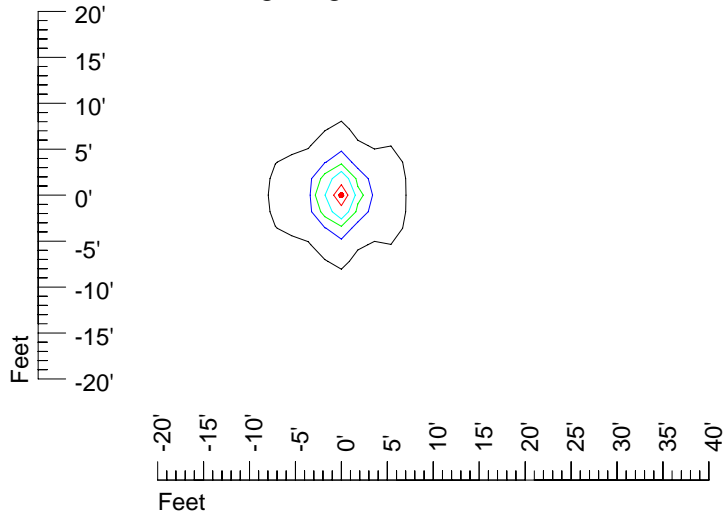

IES Photometric files E294

Isoline template 7' mounting height

Isoline values — 0.1 fc — 0.25 fc — 0.5 fc — 1.0 fc — 2.0 fc

Mounting height 7' Tilt 0°

Mounting height 7' Tilt 30°

Mounting height 7' Tilt 15°

Mounting height 7' Tilt 45°

IES Photometric files E294

Isoline template 9' mounting height

Isoline values — 0.1 fc — 0.25 fc — 0.5 fc — 1.0 fc — 2.0 fc

Mounting height 9' Tilt 0°

Mounting height 9' Tilt 30°

Mounting height 9' Tilt 15°

Mounting height 9' Tilt 45°

IES Photometric files E294

Isoline template 11' mounting height

Isoline values — 0.1 fc — 0.25 fc — 0.5 fc — 1.0 fc — 2.0 fc

Mounting height 11' Tilt 0°

Mounting height 11' Tilt 30°

Mounting height 11' Tilt 15°

Mounting height 11' Tilt 45°

IES Photometric files E294

Isoline template 15' mounting height

Isoline values — 0.1 fc — 0.25 fc — 0.5 fc — 1.0 fc — 2.0 fc