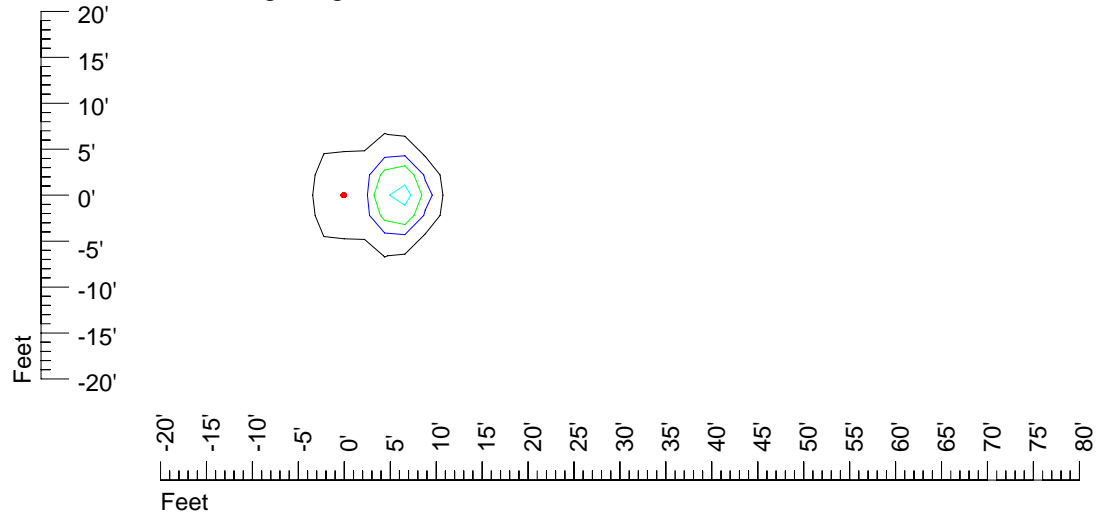

Mounting height 9' Tilt 15°

Mounting height 9' Tilt 45°

IES Photometric files E294

Isoline template 11' mounting height

Isoline values — 0.1 fc — 0.25 fc — 0.5 fc — 1.0 fc — 2.0 fc

Mounting height 11' Tilt 0°

Mounting height 11' Tilt 30°

Mounting height 11' Tilt 15°

Mounting height 11' Tilt 45°

IES Photometric files E294

Isoline template 15' mounting height

Isoline values — 0.1 fc — 0.25 fc — 0.5 fc — 1.0 fc — 2.0 fc