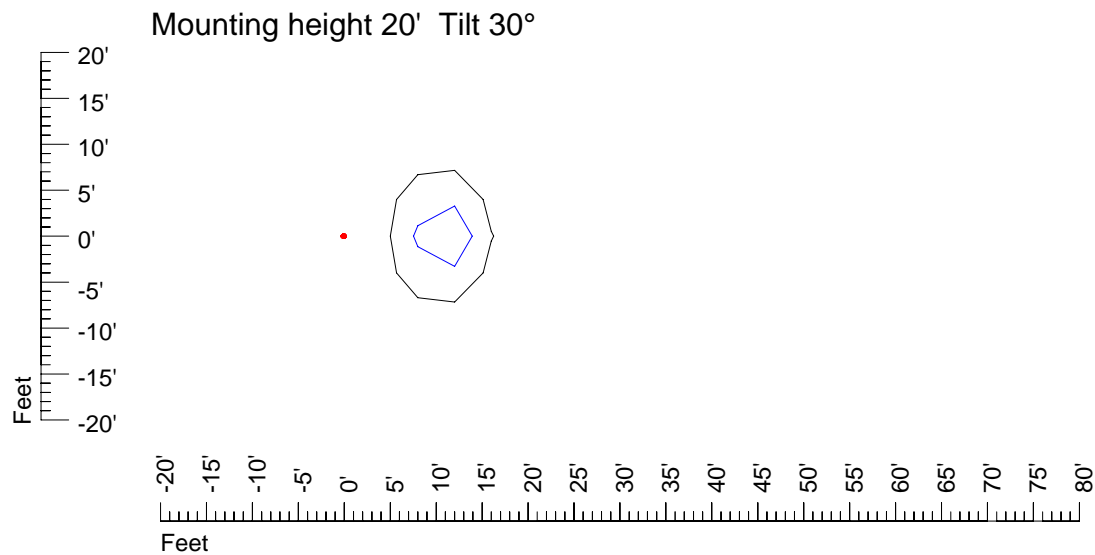

IES Photometric files E294

Isoline template 7' mounting height

Isoline values — 0.1 fc — 0.25 fc — 0.5 fc — 1.0 fc — 2.0 fc

Mounting height 7' Tilt 0°

Mounting height 7' Tilt 30°

Mounting height 7' Tilt 15°

Mounting height 11' Tilt 30°

Mounting height 11' Tilt 15°

Mounting height 11' Tilt 45°

IES Photometric files E294

Isoline template 15' mounting height

Isoline values — 0.1 fc — 0.25 fc — 0.5 fc — 1.0 fc — 2.0 fc

Mounting height 15' Tilt 0°

Mounting height 15' Tilt 30°

Mounting height 15' Tilt 15°

Mounting height 15' Tilt 45°

IES Photometric files E294

Isoline template 20' mounting height

Isoline values — 0.1 fc — 0.25 fc — 0.5 fc — 1.0 fc — 2.0 fc