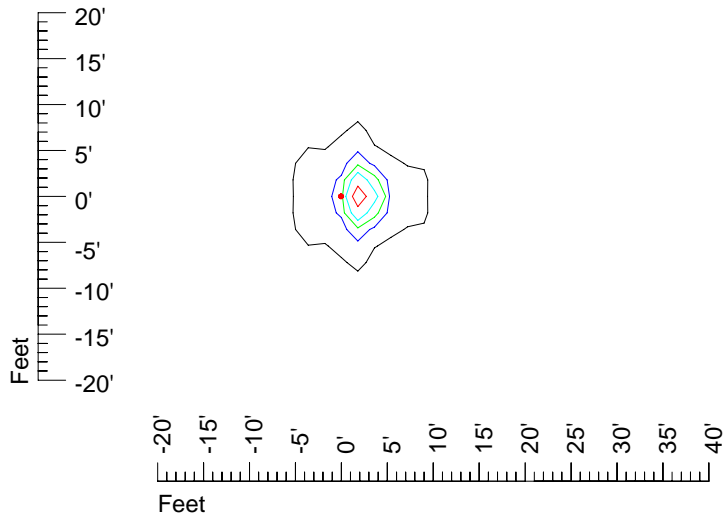

IES Photometric files E294

Isoline template 7' mounting height

Isoline values — 0.1 fc — 0.25 fc — 0.5 fc — 1.0 fc — 2.0 fc

Mounting height 7' Tilt 0°

Mounting height 7' Tilt 30°

Mounting height 7' Tilt 15°

Mounting height 7' Tilt 45°

IES Photometric files E294

Isoline template 9' mounting height

Isoline values — 0.1 fc — 0.25 fc — 0.5 fc — 1.0 fc — 2.0 fc

Mounting height 9' Tilt 0°

Mounting height 9' Tilt 30°

Mounting height 9' Tilt 15°

Mounting height 9' Tilt 45°

IES Photometric files E294

Isoline template 11' mounting height

Isoline values — 0.1 fc — 0.25 fc — 0.5 fc — 1.0 fc — 2.0 fc

Mounting height 11' Tilt 0°

Mounting height 11' Tilt 30°

Mounting height 11' Tilt 15°

Mounting height 11' Tilt 45°

IES Photometric files E294

Isoline template 15' mounting height

Isoline values — 0.1 fc — 0.25 fc — 0.5 fc — 1.0 fc — 2.0 fc