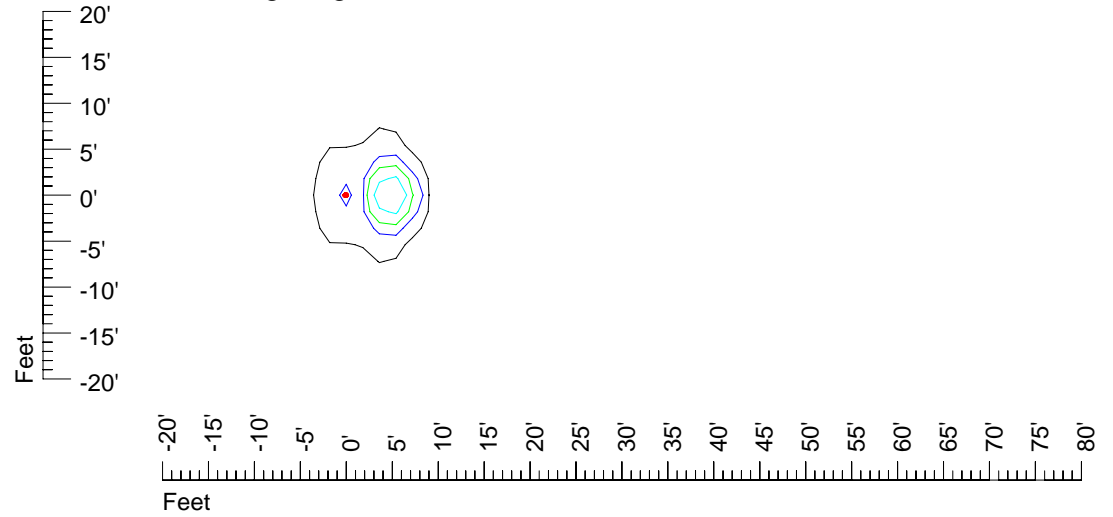

IES Photometric files E294

Isoline template 7' mounting height

Isoline values — 0.1 fc — 0.25 fc — 0.5 fc — 1.0 fc — 2.0 fc

Mounting height 7' Tilt 0°

Mounting height 7' Tilt 30°

Mounting height 7' Tilt 15°

Mounting height 7' Tilt 45°

IES Photometric files E294

Isoline template 9' mounting height

Isoline values — 0.1 fc — 0.25 fc — 0.5 fc — 1.0 fc — 2.0 fc

Mounting height 9' Tilt 0°

Mounting height 9' Tilt 30°

Mounting height 9' Tilt 15°

Mounting height 9' Tilt 45°

IES Photometric files E294

Isoline template 11' mounting height

Isoline values — 0.1 fc — 0.25 fc — 0.5 fc — 1.0 fc — 2.0 fc

Mounting height 11' Tilt 0°