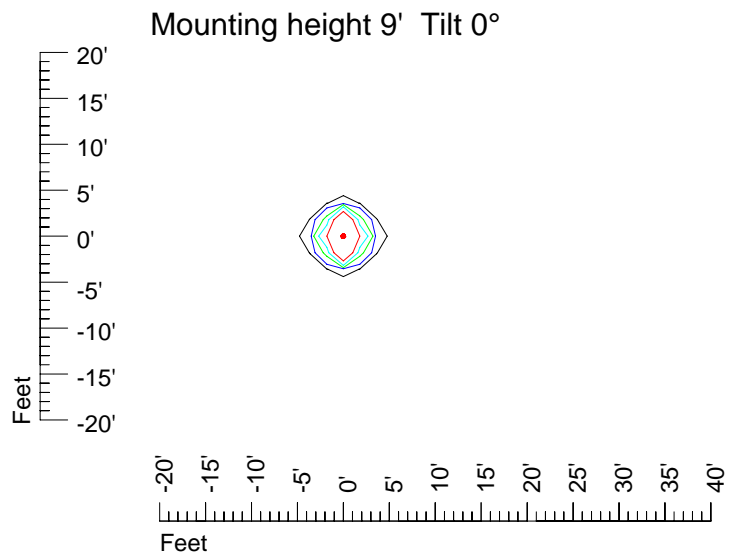

# IES Photometric files 50PAR36NSP

Isoline template 7' mounting height

Isoline values — 0.1 fc — 0.25 fc — 0.5 fc — 1.0 fc — 2.0 fc

# IES Photometric files 50PAR36NSP

Isoline template 9' mounting height

Isoline values — 0.1 fc — 0.25 fc — 0.5 fc — 1.0 fc — 2.0 fc

## Isoline template 15' mounting height

Isoline values — 0.1 fc — 0.25 fc — 0.5 fc — 1.0 fc — 2.0 fc

Mounting height 15' Tilt 0°

Mounting height 15' Tilt 30°

Mounting height 15' Tilt 15°

Mounting height 15' Tilt 45°

## Isoline template 20' mounting height

Isoline values — 0.1 fc — 0.25 fc — 0.5 fc — 1.0 fc — 2.0 fc

Mounting height 20' Tilt 0°

Mounting height 20' Tilt 30°

Mounting height 20' Tilt 15°

Mounting height 20' Tilt 45°