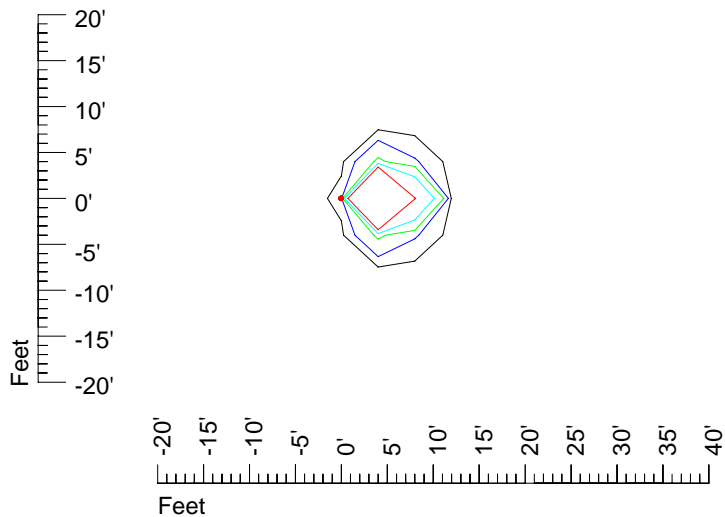

## Isoline template 20' mounting height

Isoline values — 0.1 fc — 0.25 fc — 0.5 fc — 1.0 fc — 2.0 fc

Mounting height 20' Tilt 0°

Mounting height 20' Tilt 30°

Mounting height 20' Tilt 15°

Mounting height 20' Tilt 45°