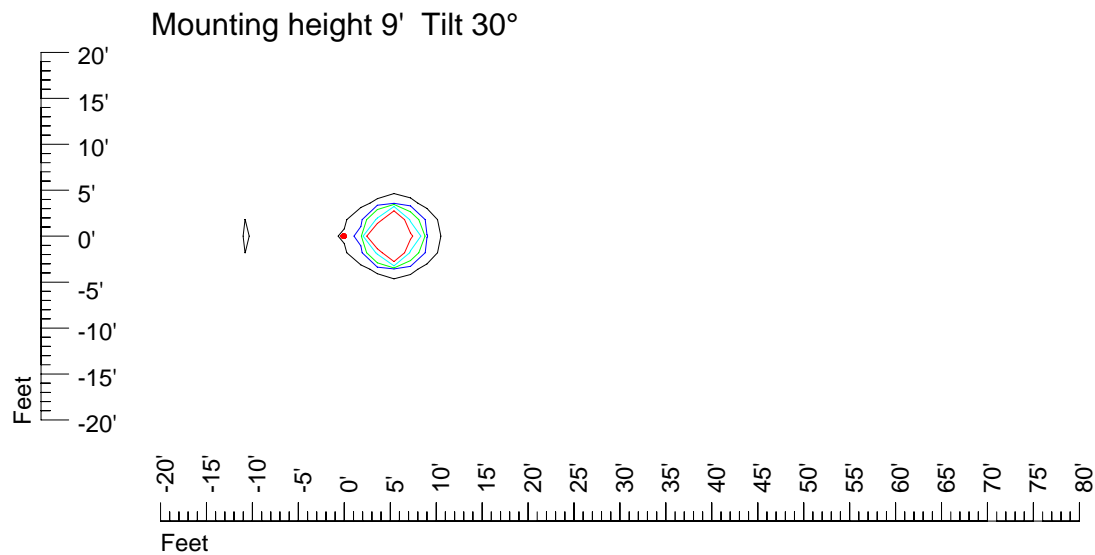

IES Photometric files 50PAR36NSP

Isoline template 9' mounting height

Isoline values — 0.1 fc — 0.25 fc — 0.5 fc — 1.0 fc — 2.0 fc