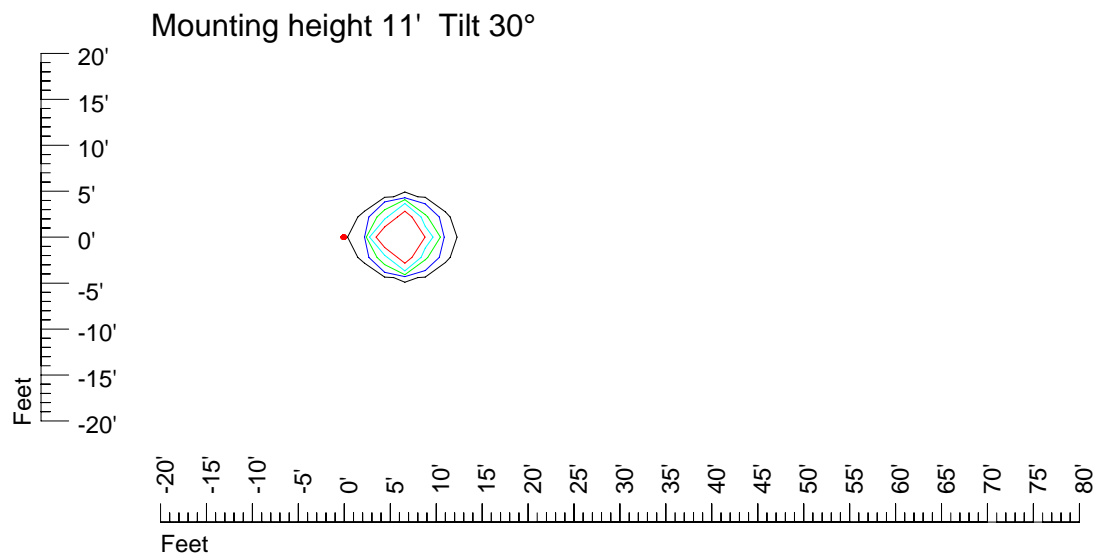

IES Photometric files 50PAR36NSP

Isoline template 11' mounting height

Isoline values — 0.1 fc — 0.25 fc — 0.5 fc — 1.0 fc — 2.0 fc