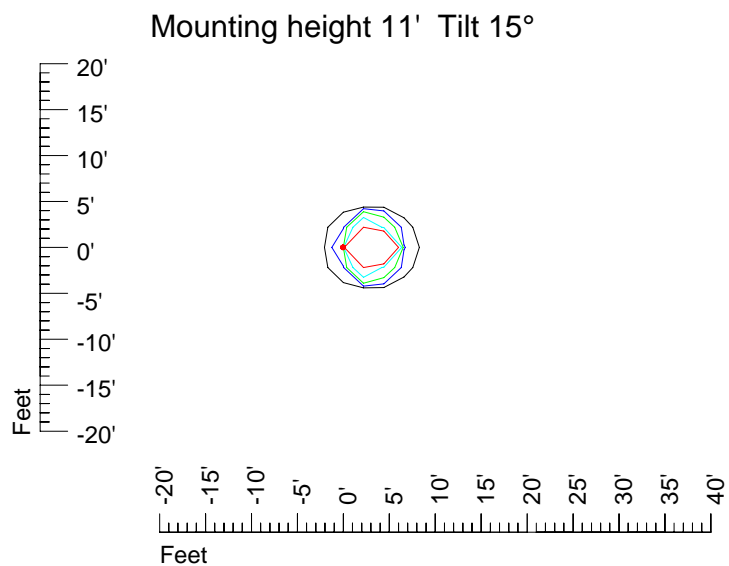

IES Photometric files 50PAR36NSP

Isoline template 11' mounting height

Isoline values — 0.1 fc — 0.25 fc — 0.5 fc — 1.0 fc — 2.0 fc