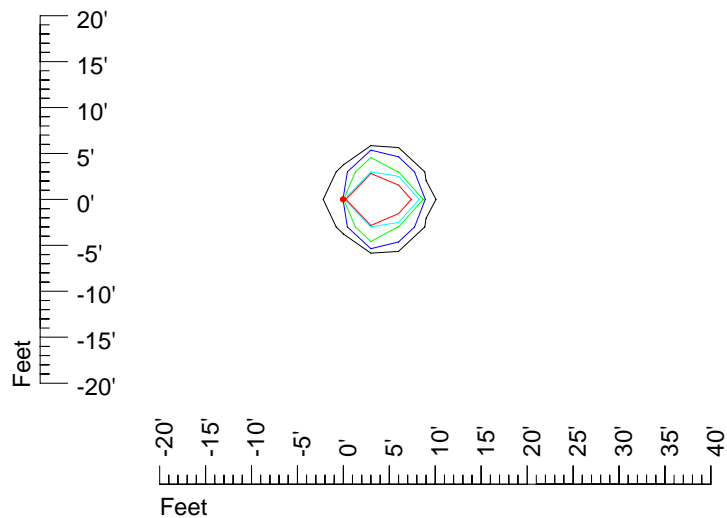

## Isoline template 15' mounting height

Isoline values — 0.1 fc — 0.25 fc — 0.5 fc — 1.0 fc — 2.0 fc

Mounting height 15' Tilt 0°

Mounting height 15' Tilt 30°

Mounting height 15' Tilt 15°

Mounting height 15' Tilt 45°