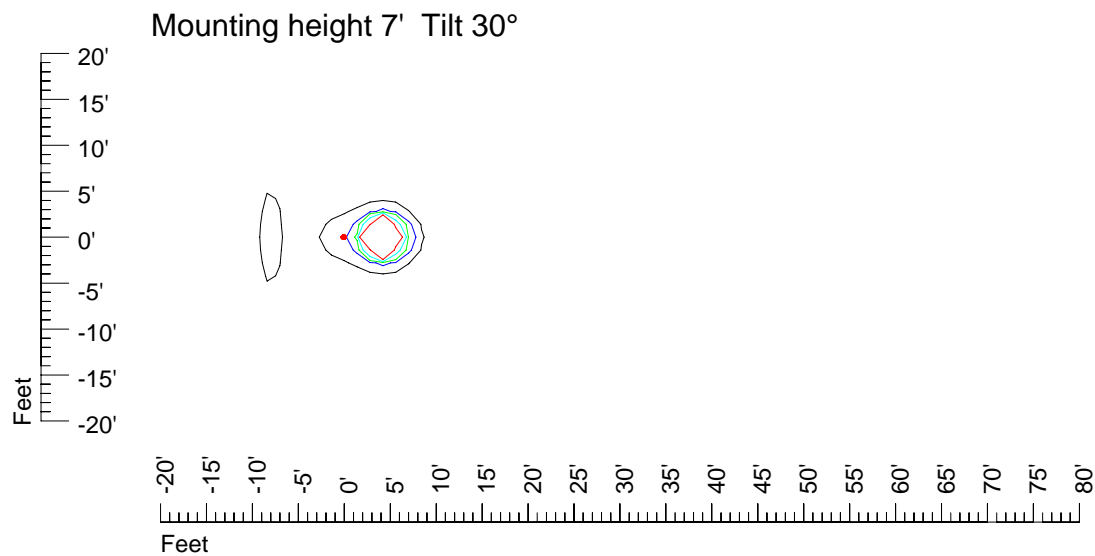

# IES Photometric files 50PAR36NSP

Isoline template 7' mounting height

Isoline values — 0.1 fc — 0.25 fc — 0.5 fc — 1.0 fc — 2.0 fc

## Isoline template 20' mounting height

Isoline values — 0.1 fc — 0.25 fc — 0.5 fc — 1.0 fc — 2.0 fc

Mounting height 20' Tilt 0°

Mounting height 20' Tilt 30°

Mounting height 20' Tilt 15°

Mounting height 20' Tilt 45°