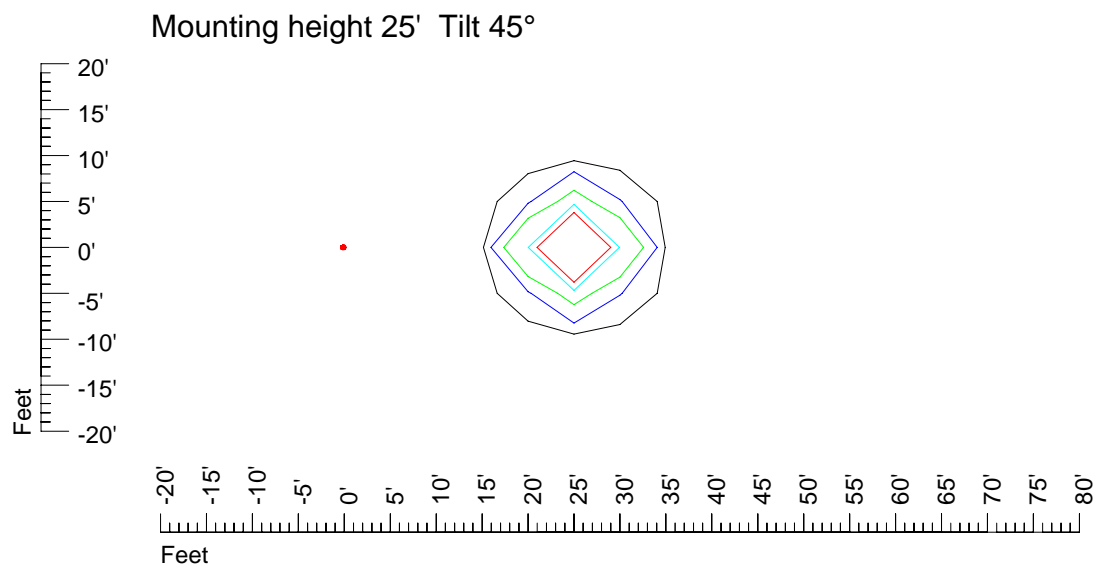

IES Photometric files 50PAR36NSP

Isoline template 25' mounting height

Isoline values — 0.1 fc — 0.25 fc — 0.5 fc — 1.0 fc — 2.0 fc