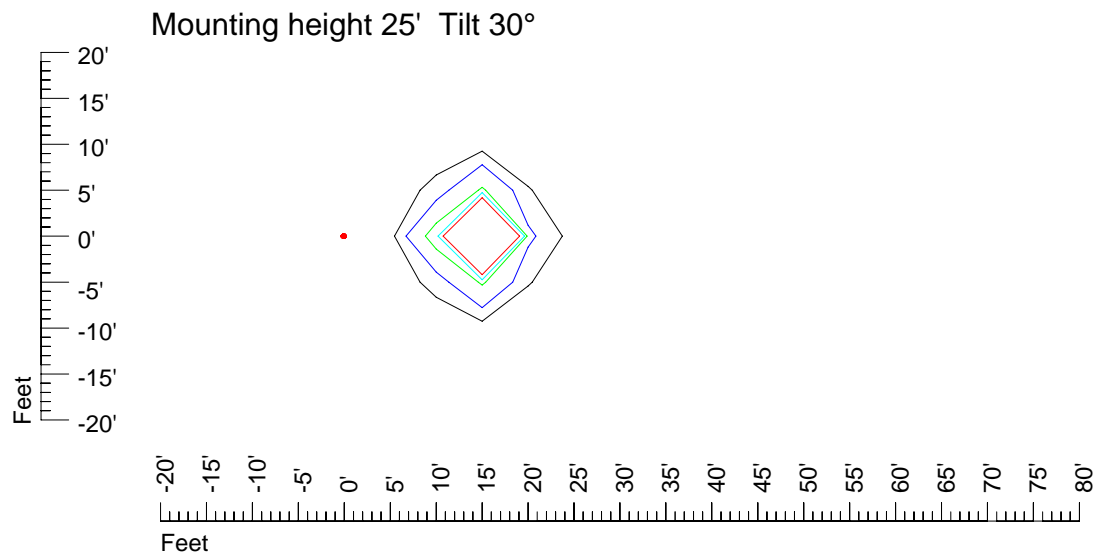

IES Photometric files 50PAR36NSP

Isoline template 25' mounting height

Isoline values — 0.1 fc — 0.25 fc — 0.5 fc — 1.0 fc — 2.0 fc