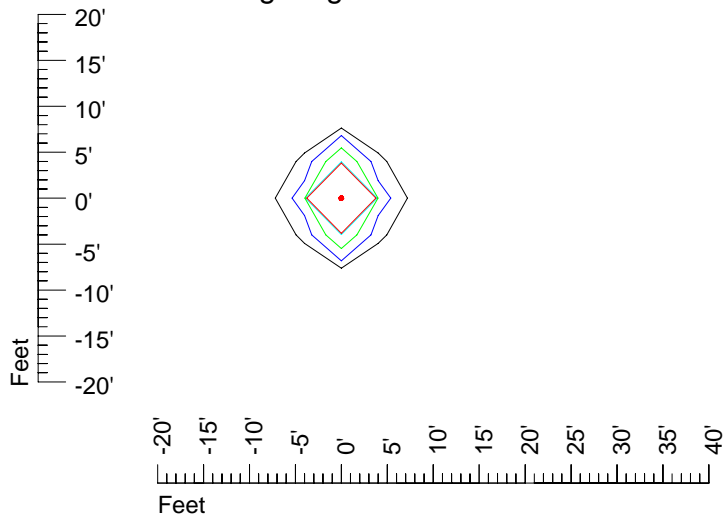

IES Photometric files 50PAR36NSP

Isoline template 20' mounting height

Isoline values — 0.1 fc — 0.25 fc — 0.5 fc — 1.0 fc — 2.0 fc

Mounting height 20' Tilt 0°