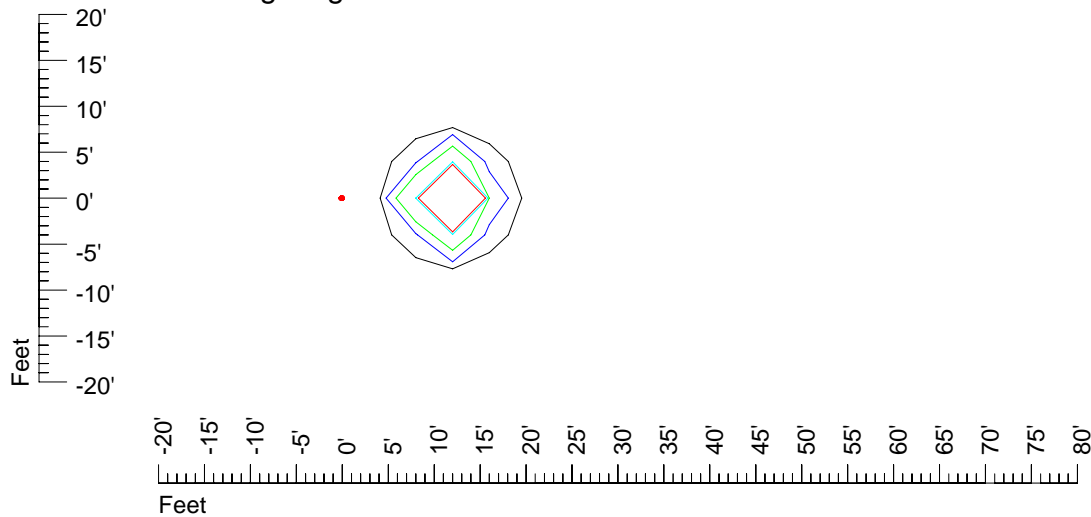

## Isoline template 20' mounting height

Isoline values — 0.1 fc — 0.25 fc — 0.5 fc — 1.0 fc — 2.0 fc

Mounting height 20' Tilt 0°

Mounting height 20' Tilt 30°

Mounting height 20' Tilt 15°

Mounting height 20' Tilt 45°