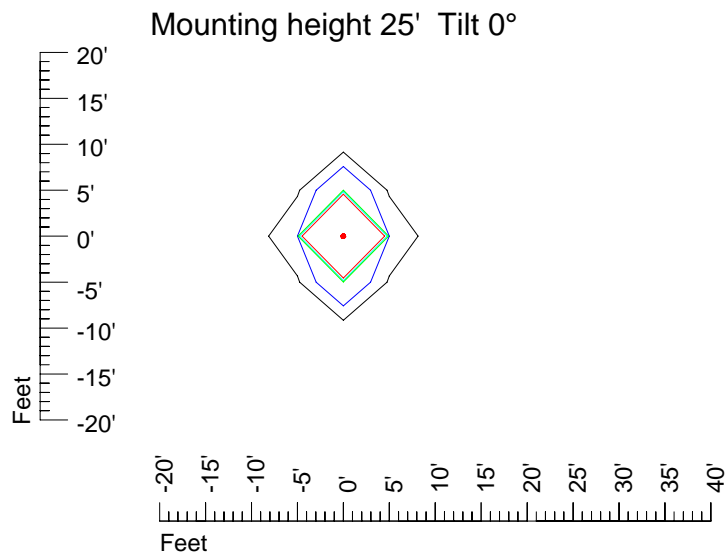

IES Photometric files 50PAR36NSP

Isoline template 25' mounting height

Isoline values — 0.1 fc — 0.25 fc — 0.5 fc — 1.0 fc — 2.0 fc