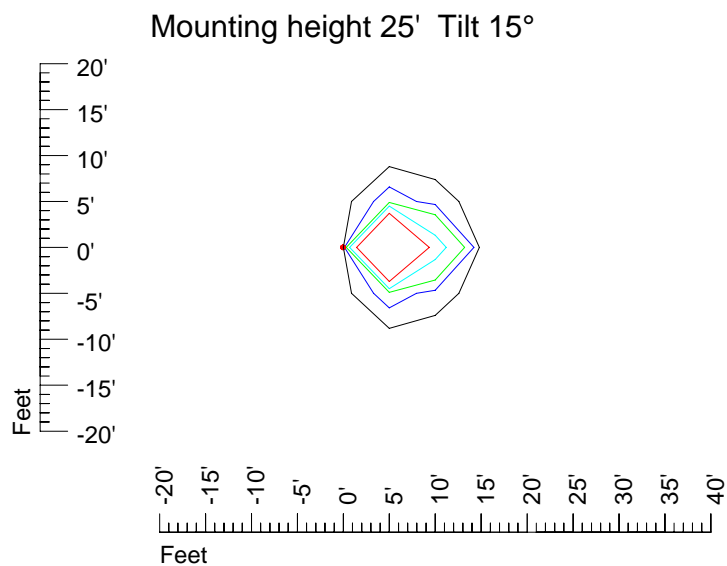

IES Photometric files 50PAR36NSP

Isoline template 25' mounting height

Isoline values — 0.1 fc — 0.25 fc — 0.5 fc — 1.0 fc — 2.0 fc