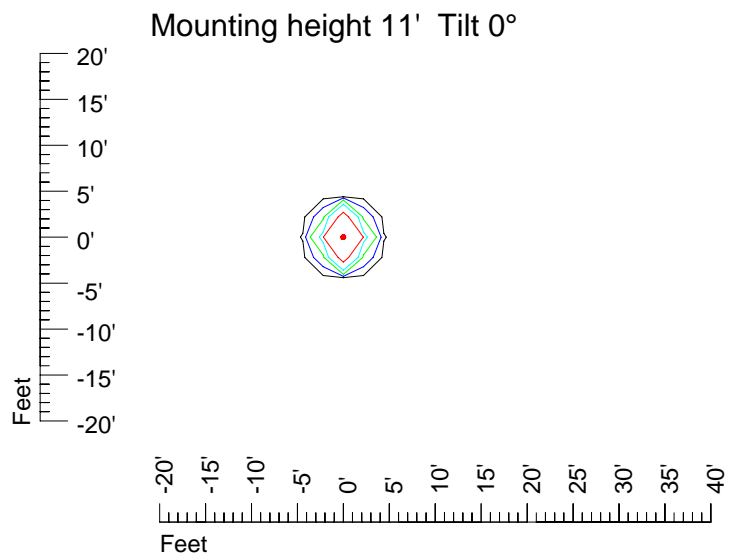

# IES Photometric files 50PAR36NSP

Isoline template 7' mounting height

Isoline values — 0.1 fc — 0.25 fc — 0.5 fc — 1.0 fc — 2.0 fc

# IES Photometric files 50PAR36NSP

Isoline template 9' mounting height

Isoline values — 0.1 fc — 0.25 fc — 0.5 fc — 1.0 fc — 2.0 fc

## Isoline template 11' mounting height

Isoline values — 0.1 fc — 0.25 fc — 0.5 fc — 1.0 fc — 2.0 fc

## Isoline template 20' mounting height

Isoline values — 0.1 fc — 0.25 fc — 0.5 fc — 1.0 fc — 2.0 fc

Mounting height 20' Tilt 0°

Mounting height 20' Tilt 30°

Mounting height 20' Tilt 15°

Mounting height 20' Tilt 45°