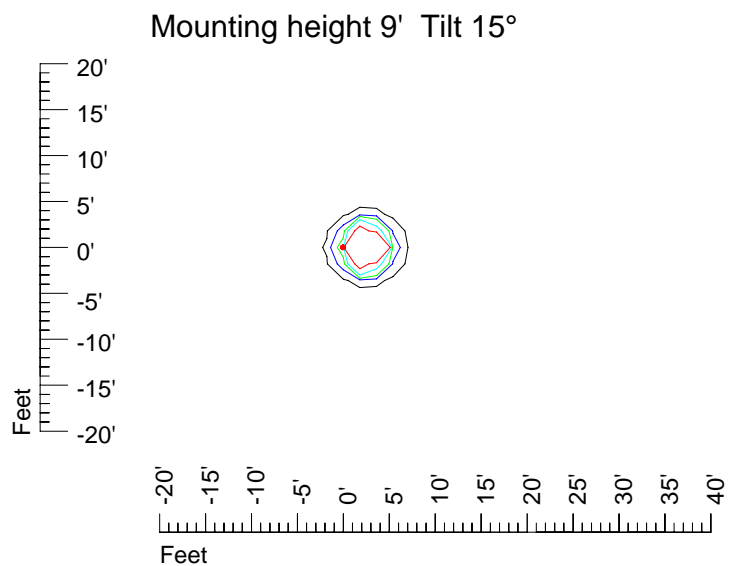

IES Photometric files 50PAR36NSP

Isoline template 9' mounting height

Isoline values — 0.1 fc — 0.25 fc — 0.5 fc — 1.0 fc — 2.0 fc