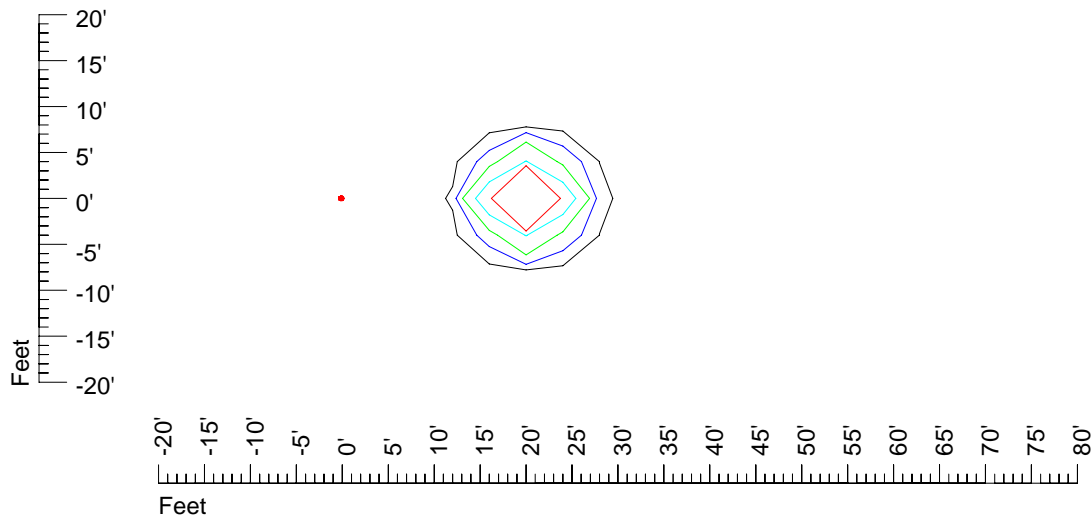

## Isoline template 20' mounting height

Isoline values — 0.1 fc — 0.25 fc — 0.5 fc — 1.0 fc — 2.0 fc

Mounting height 20' Tilt 0°

Mounting height 20' Tilt 30°

Mounting height 20' Tilt 15°

Mounting height 20' Tilt 45°