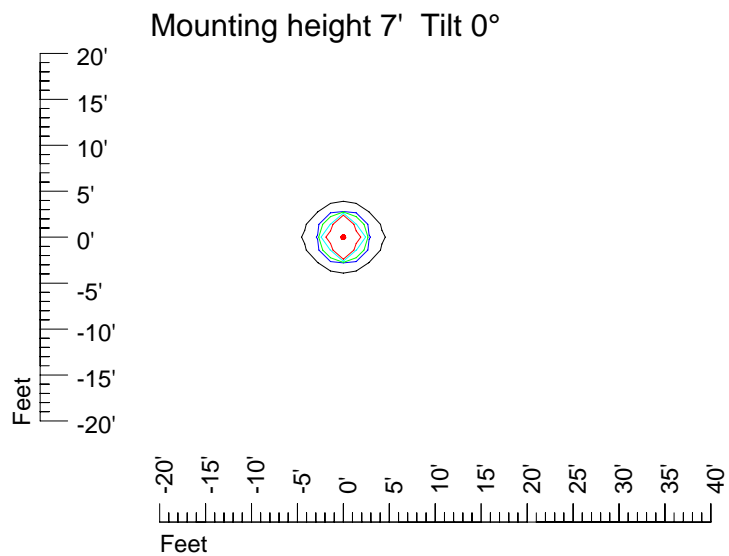

# IES Photometric files 50PAR36NSP

Isoline template 7' mounting height

Isoline values — 0.1 fc — 0.25 fc — 0.5 fc — 1.0 fc — 2.0 fc

## Isoline template 11' mounting height

Isoline values — 0.1 fc — 0.25 fc — 0.5 fc — 1.0 fc — 2.0 fc

## Isoline template 15' mounting height

Isoline values — 0.1 fc — 0.25 fc — 0.5 fc — 1.0 fc — 2.0 fc

Mounting height 15' Tilt 0°

Mounting height 15' Tilt 30°

Mounting height 15' Tilt 15°

Mounting height 15' Tilt 45°

## Isoline template 20' mounting height

Isoline values — 0.1 fc — 0.25 fc — 0.5 fc — 1.0 fc — 2.0 fc

Mounting height 20' Tilt 0°

Mounting height 20' Tilt 30°

Mounting height 20' Tilt 15°

Mounting height 20' Tilt 45°