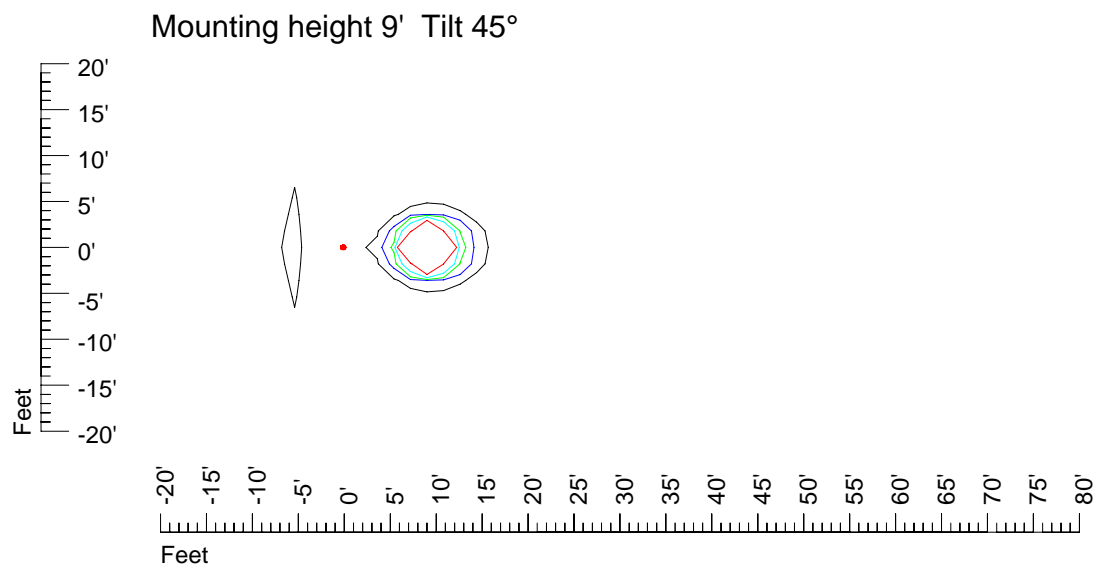

IES Photometric files 50PAR36NSP

Isoline template 9' mounting height

Isoline values — 0.1 fc — 0.25 fc — 0.5 fc — 1.0 fc — 2.0 fc