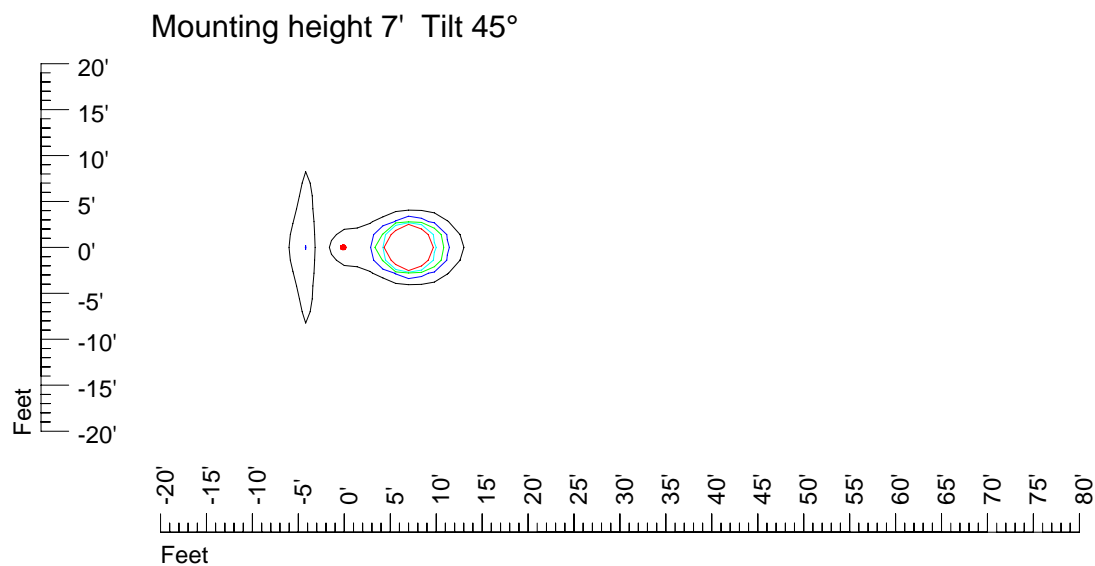

# IES Photometric files 50PAR36NSP

Isoline template 7' mounting height

Isoline values — 0.1 fc — 0.25 fc — 0.5 fc — 1.0 fc — 2.0 fc

## Isoline template 20' mounting height

Isoline values — 0.1 fc — 0.25 fc — 0.5 fc — 1.0 fc — 2.0 fc

Mounting height 20' Tilt 0°

Mounting height 20' Tilt 30°

Mounting height 20' Tilt 15°

Mounting height 20' Tilt 45°