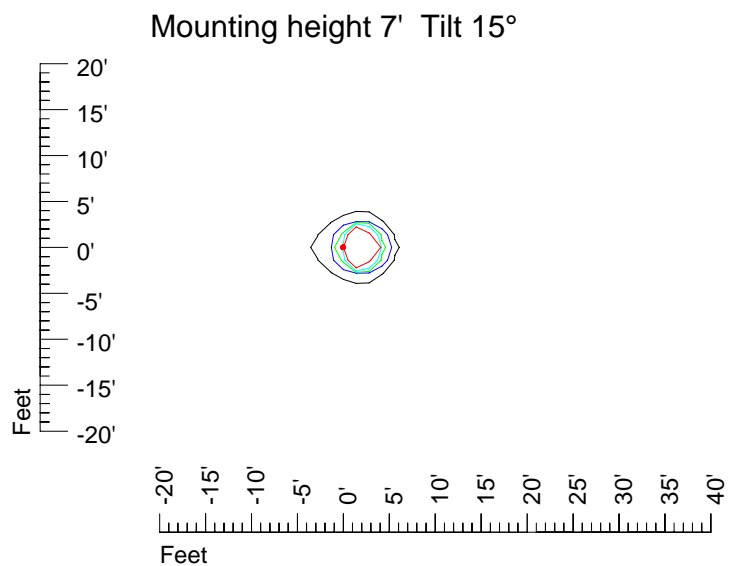

# IES Photometric files 50PAR36NSP

Isoline template 7' mounting height

Isoline values — 0.1 fc — 0.25 fc — 0.5 fc — 1.0 fc — 2.0 fc

## Isoline template 11' mounting height

Isoline values — 0.1 fc — 0.25 fc — 0.5 fc — 1.0 fc — 2.0 fc

## Isoline template 15' mounting height

Isoline values — 0.1 fc — 0.25 fc — 0.5 fc — 1.0 fc — 2.0 fc

Mounting height 15' Tilt 0°

Mounting height 15' Tilt 30°

Mounting height 15' Tilt 15°

Mounting height 15' Tilt 45°

## Isoline template 20' mounting height

Isoline values — 0.1 fc — 0.25 fc — 0.5 fc — 1.0 fc — 2.0 fc

Mounting height 20' Tilt 0°

Mounting height 20' Tilt 30°

Mounting height 20' Tilt 15°

Mounting height 20' Tilt 45°