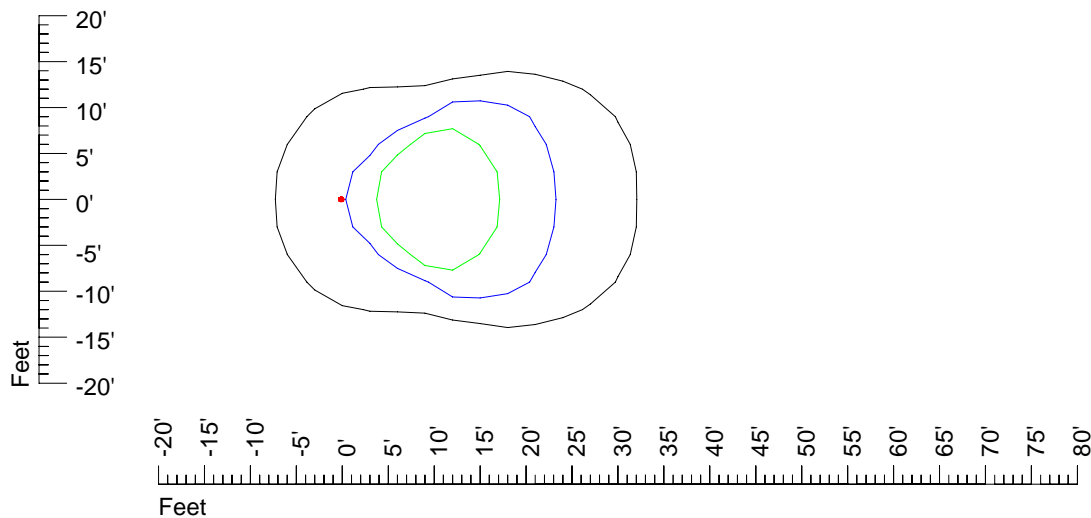

Mounting height 11' Tilt 30°

Mounting height 11' Tilt 15°

Mounting height 11' Tilt 45°

IES Photometric files 4446

Isoline template 15' mounting height

Isoline values — 0.1 fc — 0.25 fc — 0.5 fc — 1.0 fc — 2.0 fc

Mounting height 15' Tilt 0°

Mounting height 15' Tilt 30°

Mounting height 15' Tilt 15°

Mounting height 15' Tilt 45°

IES Photometric files 4446

Isoline template 20' mounting height

Isoline values — 0.1 fc — 0.25 fc — 0.5 fc — 1.0 fc — 2.0 fc

Mounting height 20' Tilt 0°

Mounting height 20' Tilt 30°

Mounting height 20' Tilt 15°

Mounting height 20' Tilt 45°

IES Photometric files 4446

Isoline template 25' mounting height

Isoline values — 0.1 fc — 0.25 fc — 0.5 fc — 1.0 fc — 2.0 fc