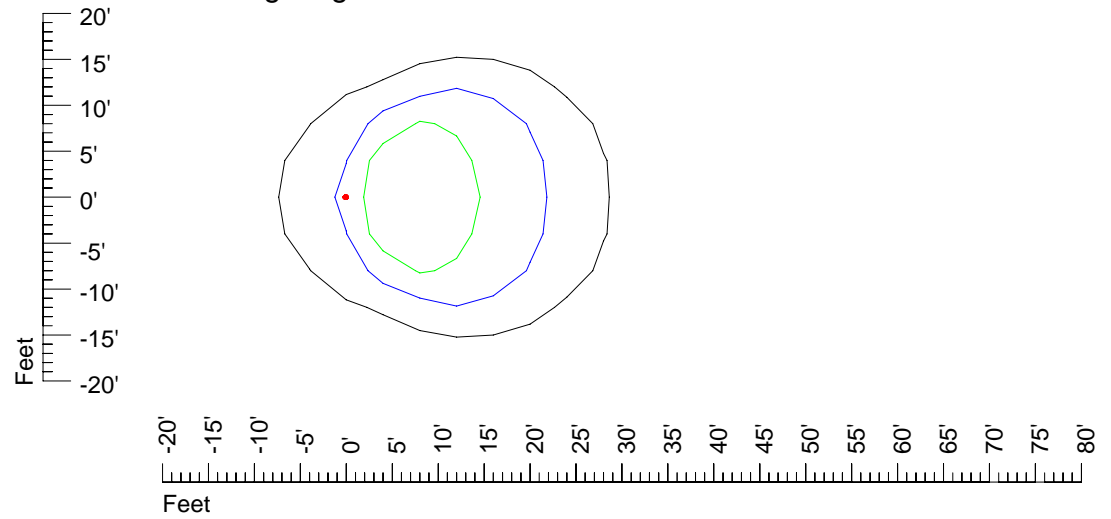

Mounting height 11' Tilt 30°

Mounting height 11' Tilt 15°

Mounting height 11' Tilt 45°

IES Photometric files 4446

Isoline template 15' mounting height

Isoline values — 0.1 fc — 0.25 fc — 0.5 fc — 1.0 fc — 2.0 fc

Mounting height 15' Tilt 0°

Mounting height 15' Tilt 30°

Mounting height 15' Tilt 15°

Mounting height 15' Tilt 45°

IES Photometric files 4446

Isoline template 20' mounting height

Isoline values — 0.1 fc — 0.25 fc — 0.5 fc — 1.0 fc — 2.0 fc

Mounting height 20' Tilt 0°

Mounting height 20' Tilt 30°

Mounting height 20' Tilt 15°

Mounting height 20' Tilt 45°

IES Photometric files 4446

Isoline template 25' mounting height

Isoline values — 0.1 fc — 0.25 fc — 0.5 fc — 1.0 fc — 2.0 fc