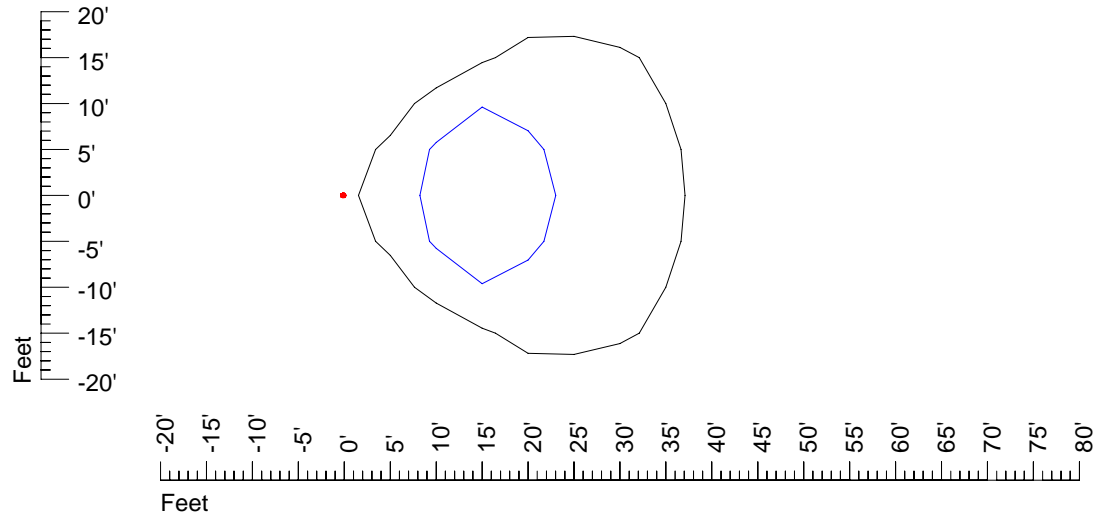

Mounting height 20' Tilt 0°

Mounting height 20' Tilt 30°

Mounting height 20' Tilt 15°

Mounting height 20' Tilt 45°

IES Photometric files 4446

Isoline template 25' mounting height

Isoline values — 0.1 fc — 0.25 fc — 0.5 fc — 1.0 fc — 2.0 fc

Mounting height 25' Tilt 0°

Mounting height 25' Tilt 30°

Mounting height 25' Tilt 15°

Mounting height 25' Tilt 45°

IES Photometric files 4446

Isoline template 30' mounting height

Isoline values — 0.1 fc — 0.25 fc — 0.5 fc — 1.0 fc — 2.0 fc

Mounting height 30' Tilt 0°

Mounting height 30' Tilt 30°

Mounting height 30' Tilt 15°

Mounting height 30' Tilt 45°