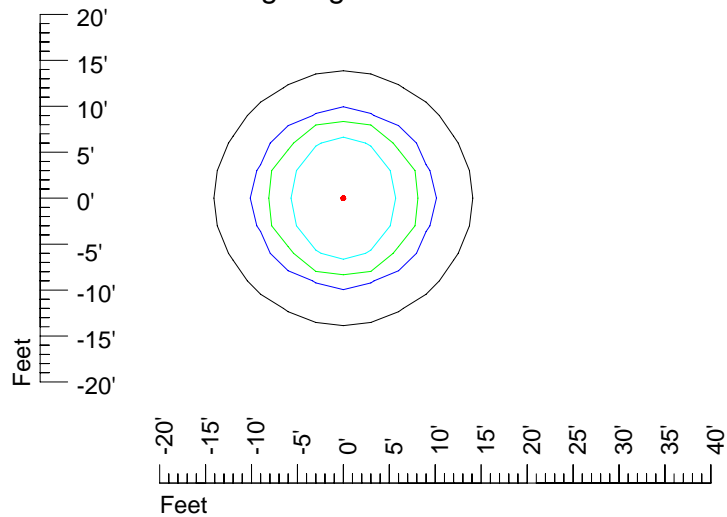

IES Photometric files 4446

Isoline template 7' mounting height

Isoline values — 0.1 fc — 0.25 fc — 0.5 fc — 1.0 fc — 2.0 fc

Mounting height 7' Tilt 0°

Mounting height 7' Tilt 30°

Mounting height 7' Tilt 15°

Mounting height 9' Tilt 15°

Mounting height 9' Tilt 45°

IES Photometric files 4446

Isoline template 11' mounting height

Isoline values — 0.1 fc — 0.25 fc — 0.5 fc — 1.0 fc — 2.0 fc

Mounting height 11' Tilt 0°

Mounting height 11' Tilt 30°

Mounting height 11' Tilt 15°

Mounting height 11' Tilt 45°

IES Photometric files 4446

Isoline template 15' mounting height

Isoline values — 0.1 fc — 0.25 fc — 0.5 fc — 1.0 fc — 2.0 fc

Mounting height 15' Tilt 0°

Mounting height 15' Tilt 30°

Mounting height 15' Tilt 15°

Mounting height 15' Tilt 45°

IES Photometric files 4446

Isoline template 20' mounting height

Isoline values — 0.1 fc — 0.25 fc — 0.5 fc — 1.0 fc — 2.0 fc