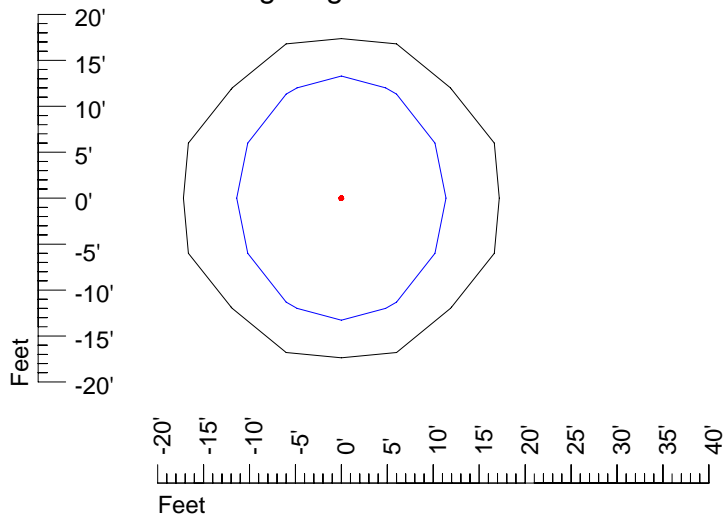

IES Photometric files 4446

Isoline template 30' mounting height

Isoline values — 0.1 fc — 0.25 fc — 0.5 fc — 1.0 fc — 2.0 fc

Mounting height 30' Tilt 0°