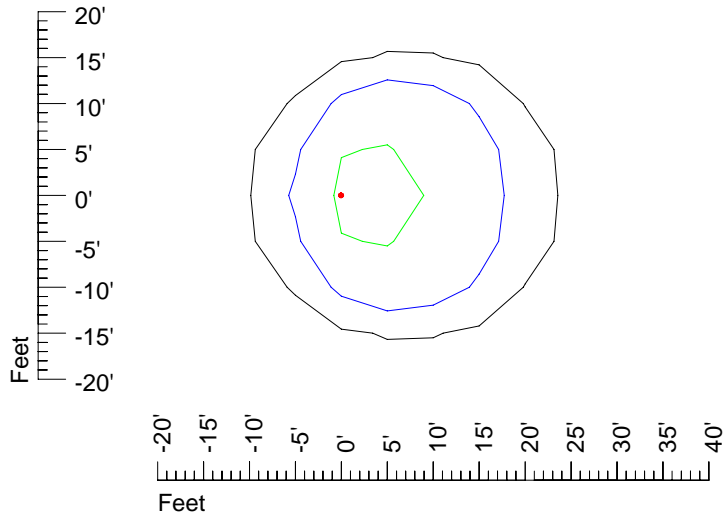

Mounting height 11' Tilt 30°

Mounting height 11' Tilt 15°

Mounting height 11' Tilt 45°

IES Photometric files 4446

Isoline template 15' mounting height

Isoline values — 0.1 fc — 0.25 fc — 0.5 fc — 1.0 fc — 2.0 fc

Mounting height 15' Tilt 0°

Mounting height 15' Tilt 30°

Mounting height 15' Tilt 15°

Mounting height 15' Tilt 45°

IES Photometric files 4446

Isoline template 20' mounting height

Isoline values — 0.1 fc — 0.25 fc — 0.5 fc — 1.0 fc — 2.0 fc

Mounting height 20' Tilt 0°

Mounting height 20' Tilt 30°

Mounting height 20' Tilt 15°

Mounting height 20' Tilt 45°

IES Photometric files 4446

Isoline template 25' mounting height

Isoline values — 0.1 fc — 0.25 fc — 0.5 fc — 1.0 fc — 2.0 fc

Mounting height 25' Tilt 0°

Mounting height 25' Tilt 30°

Mounting height 25' Tilt 15°

Mounting height 25' Tilt 45°

IES Photometric files 4446

Isoline template 30' mounting height

Isoline values — 0.1 fc — 0.25 fc — 0.5 fc — 1.0 fc — 2.0 fc