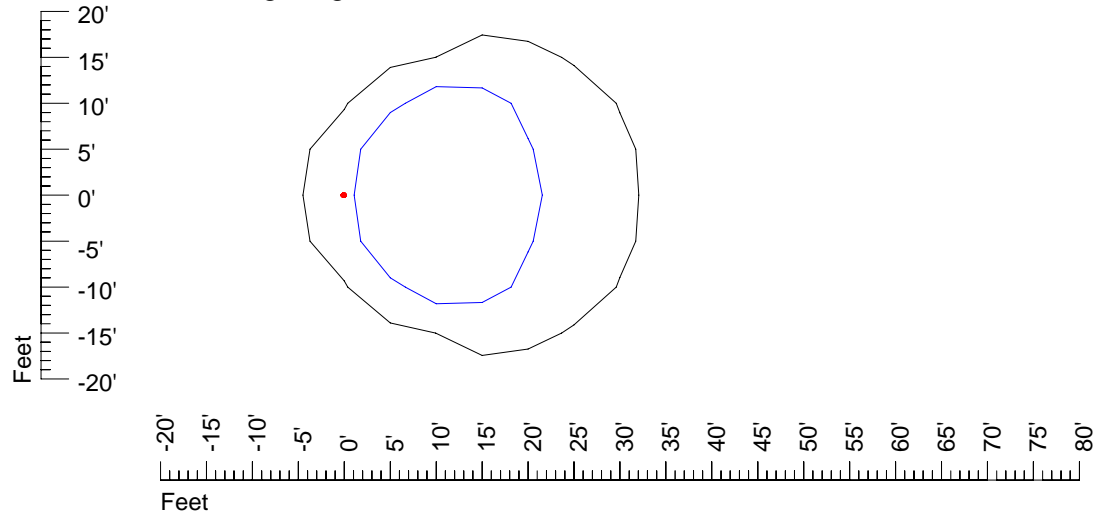

Mounting height 15' Tilt 0°

Mounting height 15' Tilt 30°

Mounting height 15' Tilt 15°

Mounting height 15' Tilt 45°

IES Photometric files 4446

Isoline template 20' mounting height

Isoline values — 0.1 fc — 0.25 fc — 0.5 fc — 1.0 fc — 2.0 fc

Mounting height 20' Tilt 0°

Mounting height 20' Tilt 30°

Mounting height 20' Tilt 15°

Mounting height 20' Tilt 45°

IES Photometric files 4446

Isoline template 25' mounting height

Isoline values — 0.1 fc — 0.25 fc — 0.5 fc — 1.0 fc — 2.0 fc

Mounting height 25' Tilt 0°

Mounting height 25' Tilt 30°

Mounting height 25' Tilt 15°

Mounting height 25' Tilt 45°

IES Photometric files 4446

Isoline template 30' mounting height

Isoline values — 0.1 fc — 0.25 fc — 0.5 fc — 1.0 fc — 2.0 fc