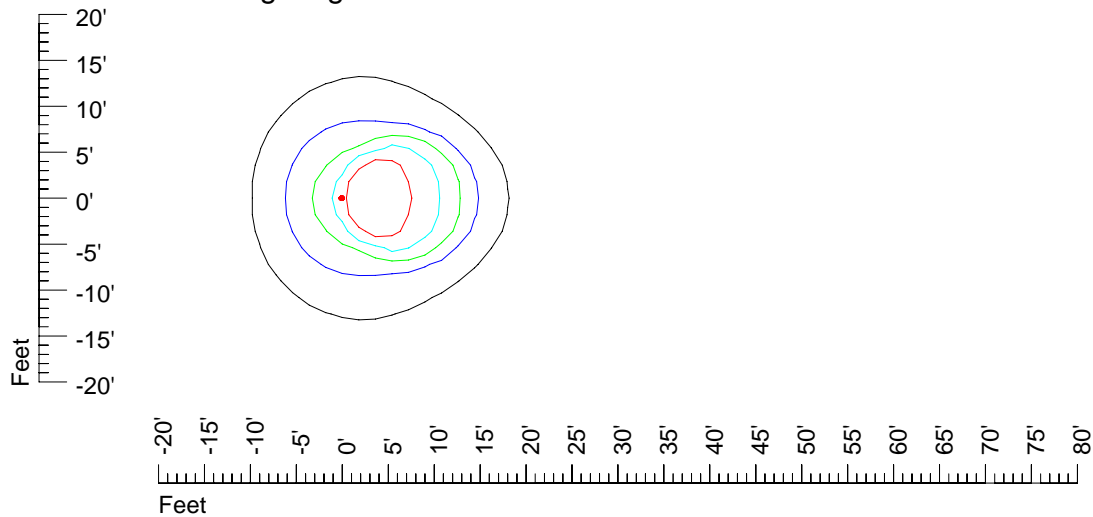

IES Photometric files 4446

Isoline template 7' mounting height

Isoline values — 0.1 fc — 0.25 fc — 0.5 fc — 1.0 fc — 2.0 fc

Mounting height 7' Tilt 0°

Mounting height 7' Tilt 30°

Mounting height 7' Tilt 15°

Mounting height 7' Tilt 45°

IES Photometric files 4446

Isoline template 9' mounting height

Isoline values — 0.1 fc — 0.25 fc — 0.5 fc — 1.0 fc — 2.0 fc

Mounting height 9' Tilt 0°

Mounting height 9' Tilt 30°

Mounting height 9' Tilt 15°

Mounting height 9' Tilt 45°

IES Photometric files 4446

Isoline template 11' mounting height

Isoline values — 0.1 fc — 0.25 fc — 0.5 fc — 1.0 fc — 2.0 fc

Mounting height 11' Tilt 0°