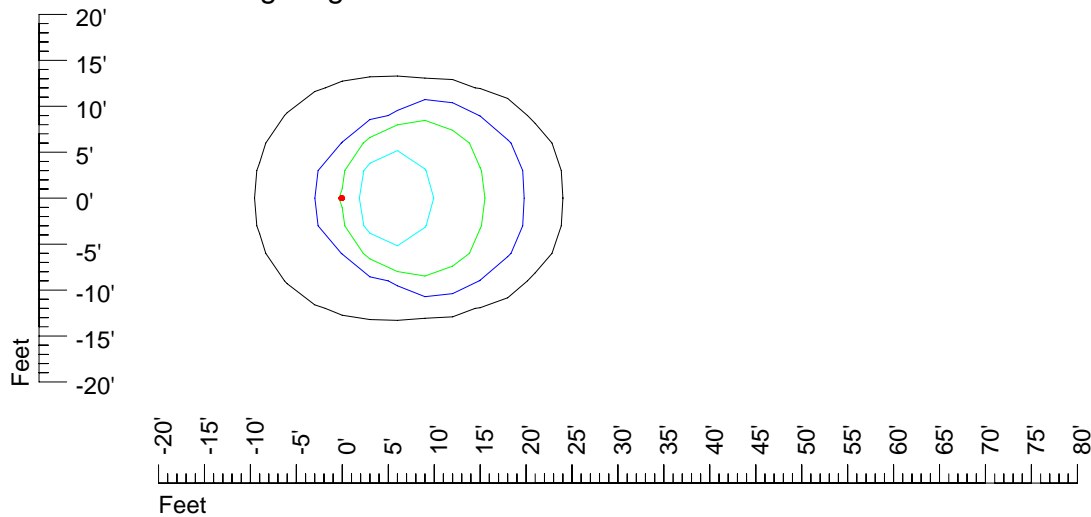

Mounting height 15' Tilt 30°