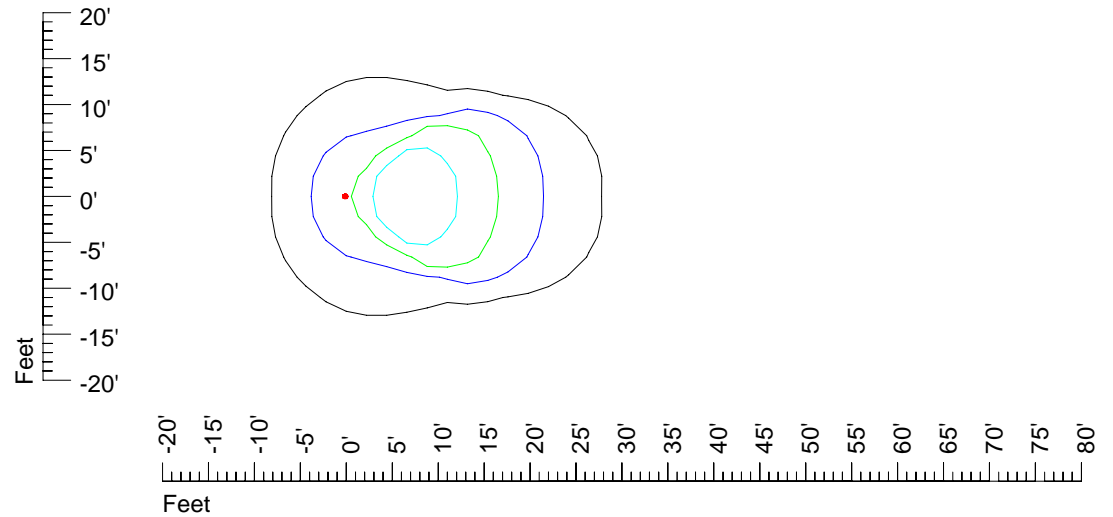

IES Photometric files 4446

Isoline template 7' mounting height

Isoline values — 0.1 fc — 0.25 fc — 0.5 fc — 1.0 fc — 2.0 fc

Mounting height 7' Tilt 0°

Mounting height 7' Tilt 30°

Mounting height 7' Tilt 15°

Mounting height 7' Tilt 45°

IES Photometric files 4446

Isoline template 9' mounting height

Isoline values — 0.1 fc — 0.25 fc — 0.5 fc — 1.0 fc — 2.0 fc

Mounting height 9' Tilt 0°

Mounting height 9' Tilt 30°

Mounting height 9' Tilt 15°

Mounting height 9' Tilt 45°

IES Photometric files 4446

Isoline template 11' mounting height

Isoline values — 0.1 fc — 0.25 fc — 0.5 fc — 1.0 fc — 2.0 fc

Mounting height 11' Tilt 0°

Mounting height 11' Tilt 30°

Mounting height 11' Tilt 15°

Mounting height 11' Tilt 45°

IES Photometric files 4446

Isoline template 15' mounting height

Isoline values — 0.1 fc — 0.25 fc — 0.5 fc — 1.0 fc — 2.0 fc