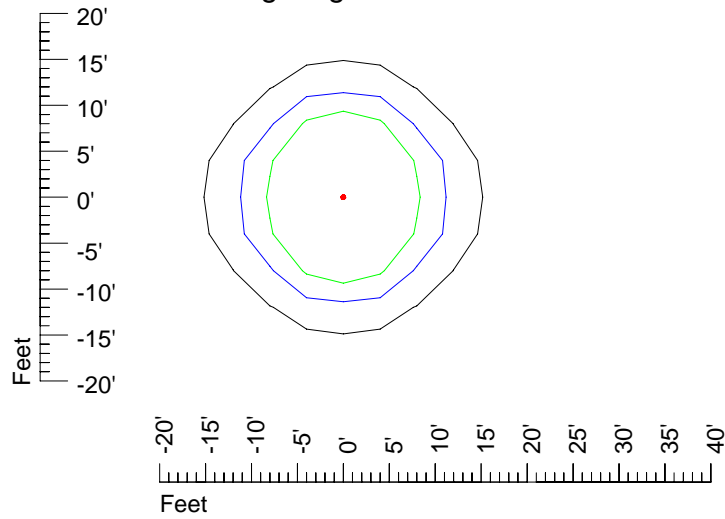

IES Photometric files 4446

Isoline template 7' mounting height

Isoline values — 0.1 fc — 0.25 fc — 0.5 fc — 1.0 fc — 2.0 fc

Mounting height 7' Tilt 0°

Mounting height 7' Tilt 30°

Mounting height 7' Tilt 15°

Mounting height 11' Tilt 30°

Mounting height 11' Tilt 15°

Mounting height 11' Tilt 45°

IES Photometric files 4446

Isoline template 15' mounting height

Isoline values — 0.1 fc — 0.25 fc — 0.5 fc — 1.0 fc — 2.0 fc

Mounting height 15' Tilt 0°

Mounting height 15' Tilt 30°

Mounting height 15' Tilt 15°

Mounting height 15' Tilt 45°

IES Photometric files 4446

Isoline template 20' mounting height

Isoline values — 0.1 fc — 0.25 fc — 0.5 fc — 1.0 fc — 2.0 fc

Mounting height 20' Tilt 0°

Mounting height 20' Tilt 30°

Mounting height 20' Tilt 15°

Mounting height 20' Tilt 45°

IES Photometric files 4446

Isoline template 25' mounting height

Isoline values — 0.1 fc — 0.25 fc — 0.5 fc — 1.0 fc — 2.0 fc