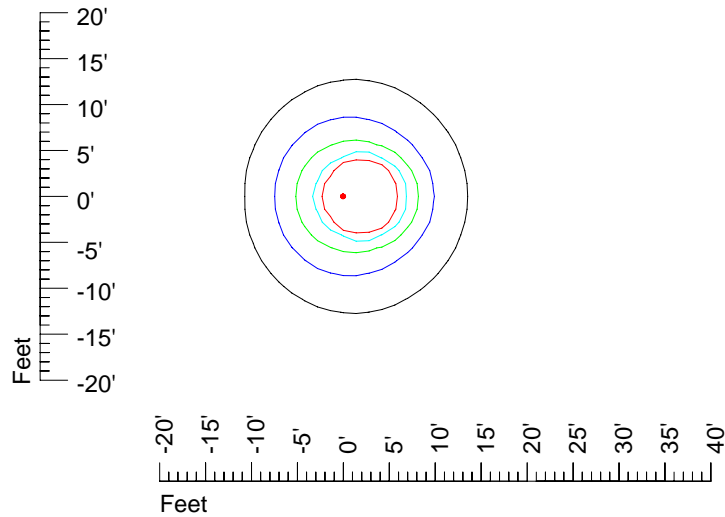

IES Photometric files 4446

Isoline template 7' mounting height

Isoline values — 0.1 fc — 0.25 fc — 0.5 fc — 1.0 fc — 2.0 fc

Mounting height 7' Tilt 0°

Mounting height 7' Tilt 30°

Mounting height 7' Tilt 15°

Mounting height 7' Tilt 45°

IES Photometric files 4446

Isoline template 9' mounting height

Isoline values — 0.1 fc — 0.25 fc — 0.5 fc — 1.0 fc — 2.0 fc

Mounting height 9' Tilt 0°

Mounting height 9' Tilt 30°

Mounting height 9' Tilt 15°

Mounting height 9' Tilt 45°

IES Photometric files 4446

Isoline template 11' mounting height

Isoline values — 0.1 fc — 0.25 fc — 0.5 fc — 1.0 fc — 2.0 fc

Mounting height 11' Tilt 0°

Mounting height 20' Tilt 0°

Mounting height 20' Tilt 30°

Mounting height 20' Tilt 15°

Mounting height 20' Tilt 45°

IES Photometric files 4446

Isoline template 25' mounting height

Isoline values — 0.1 fc — 0.25 fc — 0.5 fc — 1.0 fc — 2.0 fc