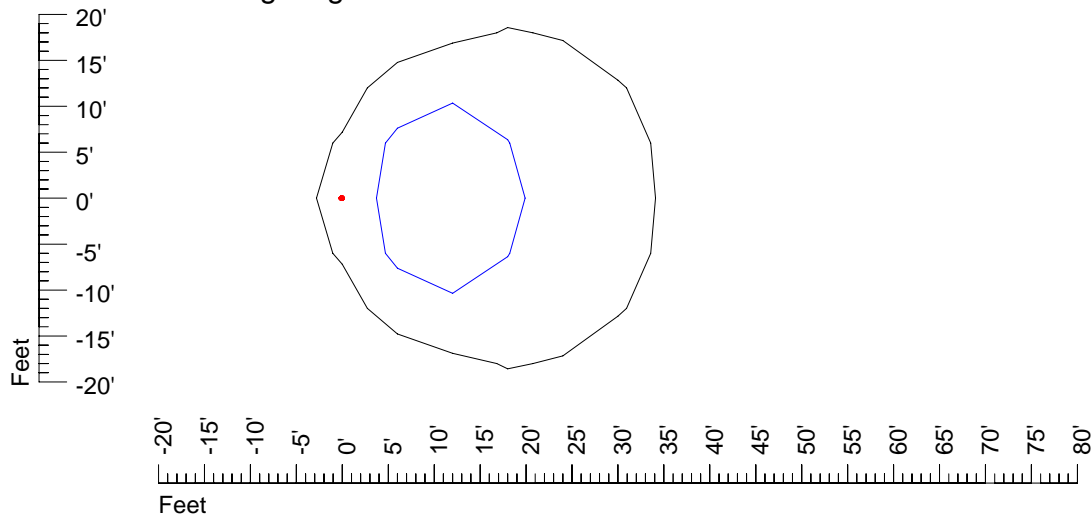

Mounting height 30' Tilt 30°