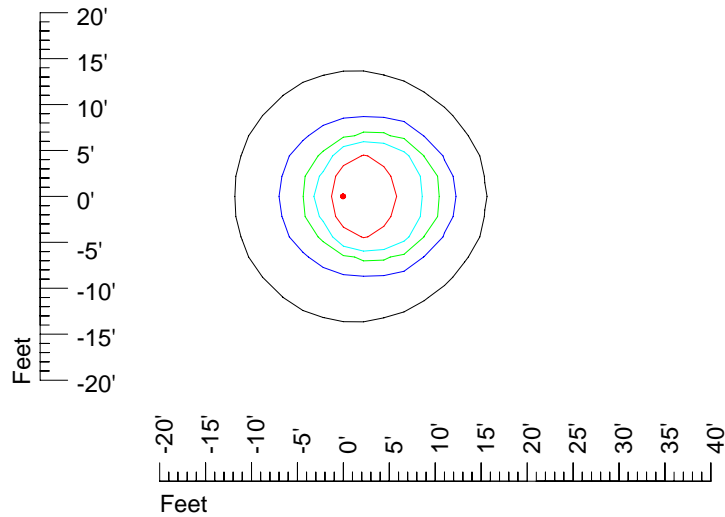

IES Photometric files 4446

Isoline template 7' mounting height

Isoline values — 0.1 fc — 0.25 fc — 0.5 fc — 1.0 fc — 2.0 fc

Mounting height 7' Tilt 0°

Mounting height 7' Tilt 30°

Mounting height 7' Tilt 15°

Mounting height 7' Tilt 45°

IES Photometric files 4446

Isoline template 9' mounting height

Isoline values — 0.1 fc — 0.25 fc — 0.5 fc — 1.0 fc — 2.0 fc

Mounting height 9' Tilt 0°

Mounting height 9' Tilt 30°

Mounting height 9' Tilt 15°

Mounting height 9' Tilt 45°

IES Photometric files 4446

Isoline template 11' mounting height

Isoline values — 0.1 fc — 0.25 fc — 0.5 fc — 1.0 fc — 2.0 fc

Mounting height 11' Tilt 0°

Mounting height 11' Tilt 30°

Mounting height 11' Tilt 15°

Mounting height 11' Tilt 45°

IES Photometric files 4446

Isoline template 15' mounting height

Isoline values — 0.1 fc — 0.25 fc — 0.5 fc — 1.0 fc — 2.0 fc