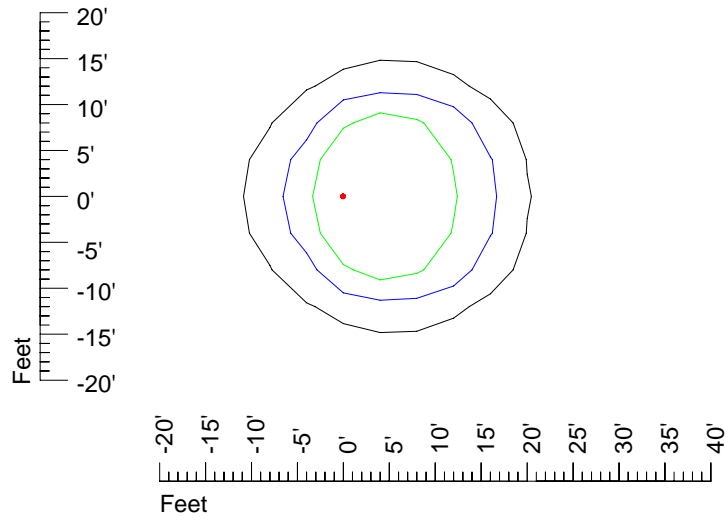

IES Photometric files 4446

Isoline template 7' mounting height

Isoline values — 0.1 fc — 0.25 fc — 0.5 fc — 1.0 fc — 2.0 fc

Mounting height 7' Tilt 0°

Mounting height 7' Tilt 30°

Mounting height 7' Tilt 15°

Mounting height 11' Tilt 30°

Mounting height 11' Tilt 15°

Mounting height 11' Tilt 45°

IES Photometric files 4446

Isoline template 15' mounting height

Isoline values — 0.1 fc — 0.25 fc — 0.5 fc — 1.0 fc — 2.0 fc

Mounting height 15' Tilt 0°

Mounting height 15' Tilt 30°

Mounting height 15' Tilt 15°

Mounting height 15' Tilt 45°

IES Photometric files 4446

Isoline template 20' mounting height

Isoline values — 0.1 fc — 0.25 fc — 0.5 fc — 1.0 fc — 2.0 fc

Mounting height 20' Tilt 0°

Mounting height 20' Tilt 30°

Mounting height 20' Tilt 15°

Mounting height 20' Tilt 45°

IES Photometric files 4446

Isoline template 25' mounting height

Isoline values — 0.1 fc — 0.25 fc — 0.5 fc — 1.0 fc — 2.0 fc