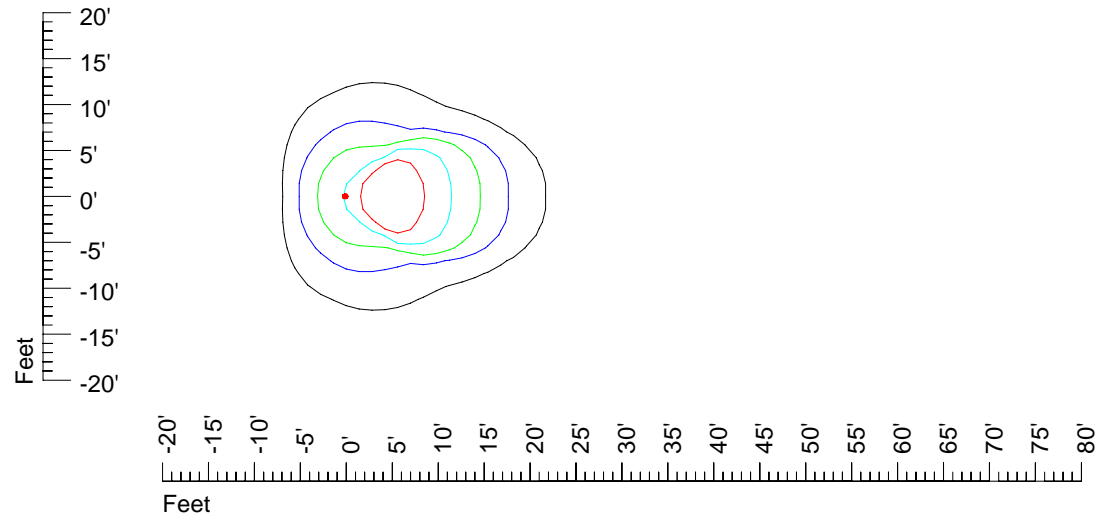

IES Photometric files 4446

Isoline template 7' mounting height

Isoline values — 0.1 fc — 0.25 fc — 0.5 fc — 1.0 fc — 2.0 fc

Mounting height 7' Tilt 0°

Mounting height 7' Tilt 30°

Mounting height 7' Tilt 15°

Mounting height 7' Tilt 45°

IES Photometric files 4446

Isoline template 9' mounting height

Isoline values — 0.1 fc — 0.25 fc — 0.5 fc — 1.0 fc — 2.0 fc

Mounting height 9' Tilt 0°

Mounting height 9' Tilt 30°