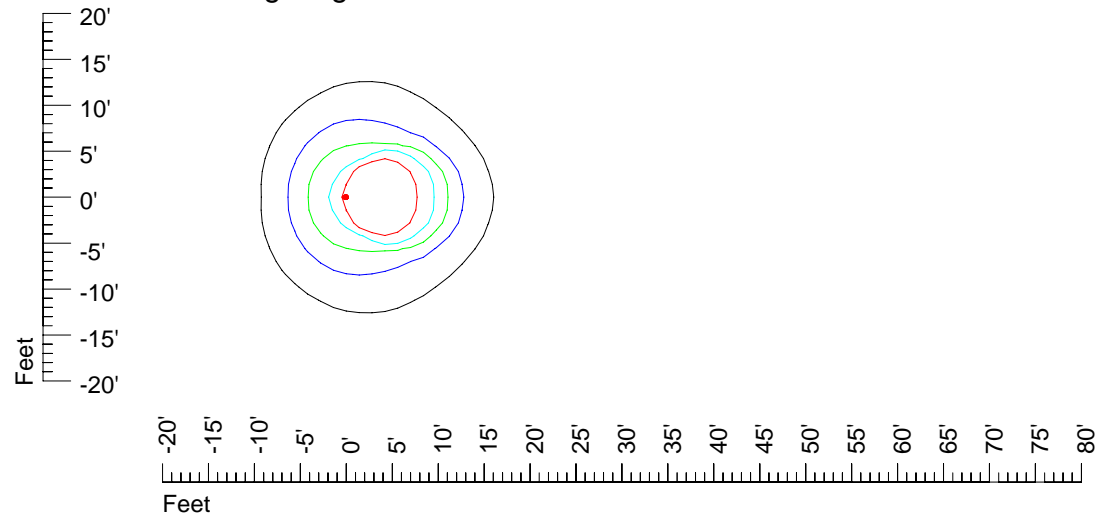

IES Photometric files 4446

Isoline template 7' mounting height

Isoline values — 0.1 fc — 0.25 fc — 0.5 fc — 1.0 fc — 2.0 fc

Mounting height 7' Tilt 0°

Mounting height 7' Tilt 30°

Mounting height 7' Tilt 15°

Mounting height 7' Tilt 45°

IES Photometric files 4446

Isoline template 9' mounting height

Isoline values — 0.1 fc — 0.25 fc — 0.5 fc — 1.0 fc — 2.0 fc

Mounting height 9' Tilt 0°

Mounting height 9' Tilt 30°