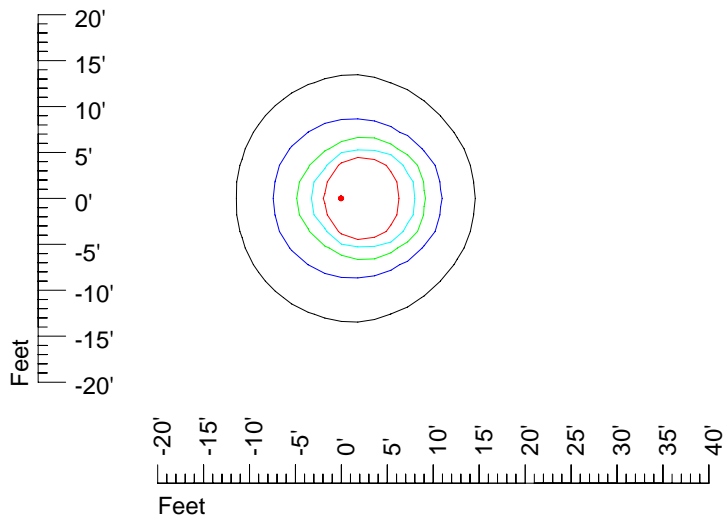

IES Photometric files 4446

Isoline template 7' mounting height

Isoline values — 0.1 fc — 0.25 fc — 0.5 fc — 1.0 fc — 2.0 fc

Mounting height 7' Tilt 0°

Mounting height 7' Tilt 30°

Mounting height 7' Tilt 15°

Mounting height 7' Tilt 45°

IES Photometric files 4446

Isoline template 9' mounting height

Isoline values — 0.1 fc — 0.25 fc — 0.5 fc — 1.0 fc — 2.0 fc

Mounting height 9' Tilt 0°

Mounting height 9' Tilt 30°

Mounting height 9' Tilt 15°

Mounting height 9' Tilt 45°

IES Photometric files 4446

Isoline template 11' mounting height

Isoline values — 0.1 fc — 0.25 fc — 0.5 fc — 1.0 fc — 2.0 fc

Mounting height 11' Tilt 0°

Mounting height 11' Tilt 30°

Mounting height 11' Tilt 15°

Mounting height 11' Tilt 45°

IES Photometric files 4446

Isoline template 15' mounting height

Isoline values — 0.1 fc — 0.25 fc — 0.5 fc — 1.0 fc — 2.0 fc