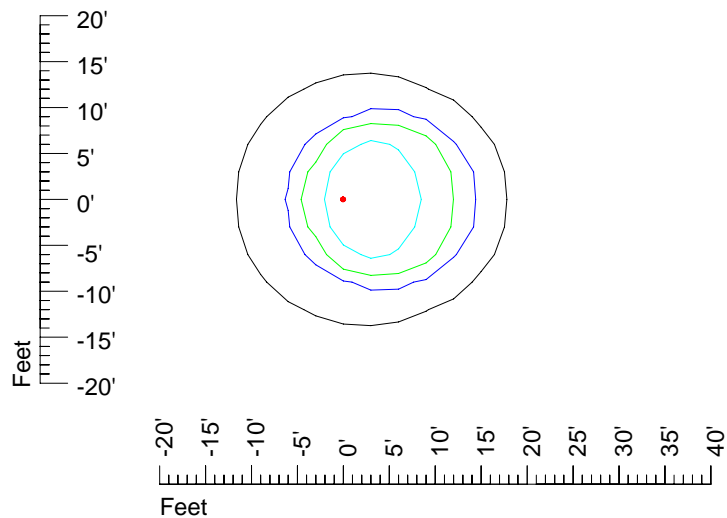

IES Photometric files 4446

Isoline template 7' mounting height

Isoline values — 0.1 fc — 0.25 fc — 0.5 fc — 1.0 fc — 2.0 fc

Mounting height 7' Tilt 0°

Mounting height 7' Tilt 30°

Mounting height 7' Tilt 15°

Mounting height 9' Tilt 15°

Mounting height 9' Tilt 45°

IES Photometric files 4446

Isoline template 11' mounting height

Isoline values — 0.1 fc — 0.25 fc — 0.5 fc — 1.0 fc — 2.0 fc

Mounting height 11' Tilt 0°

Mounting height 11' Tilt 30°

Mounting height 11' Tilt 15°

Mounting height 11' Tilt 45°

IES Photometric files 4446

Isoline template 15' mounting height

Isoline values — 0.1 fc — 0.25 fc — 0.5 fc — 1.0 fc — 2.0 fc

Mounting height 15' Tilt 0°

Mounting height 15' Tilt 30°

Mounting height 15' Tilt 15°

Mounting height 15' Tilt 45°

IES Photometric files 4446

Isoline template 20' mounting height

Isoline values — 0.1 fc — 0.25 fc — 0.5 fc — 1.0 fc — 2.0 fc