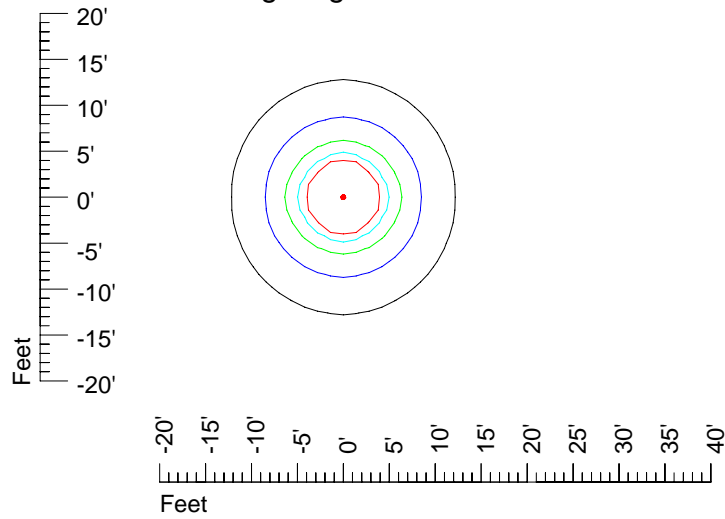

IES Photometric files 4446

Isoline template 7' mounting height

Isoline values — 0.1 fc — 0.25 fc — 0.5 fc — 1.0 fc — 2.0 fc

Mounting height 7' Tilt 0°

Mounting height 7' Tilt 30°

Mounting height 7' Tilt 15°

Mounting height 7' Tilt 45°

IES Photometric files 4446

Isoline template 9' mounting height

Isoline values — 0.1 fc — 0.25 fc — 0.5 fc — 1.0 fc — 2.0 fc

Mounting height 9' Tilt 0°

Mounting height 9' Tilt 30°

Mounting height 9' Tilt 15°

Mounting height 9' Tilt 45°

IES Photometric files 4446

Isoline template 11' mounting height

Isoline values — 0.1 fc — 0.25 fc — 0.5 fc — 1.0 fc — 2.0 fc

Mounting height 11' Tilt 0°

Mounting height 20' Tilt 0°

Mounting height 20' Tilt 30°

Mounting height 20' Tilt 15°

Mounting height 20' Tilt 45°

IES Photometric files 4446

Isoline template 25' mounting height

Isoline values — 0.1 fc — 0.25 fc — 0.5 fc — 1.0 fc — 2.0 fc