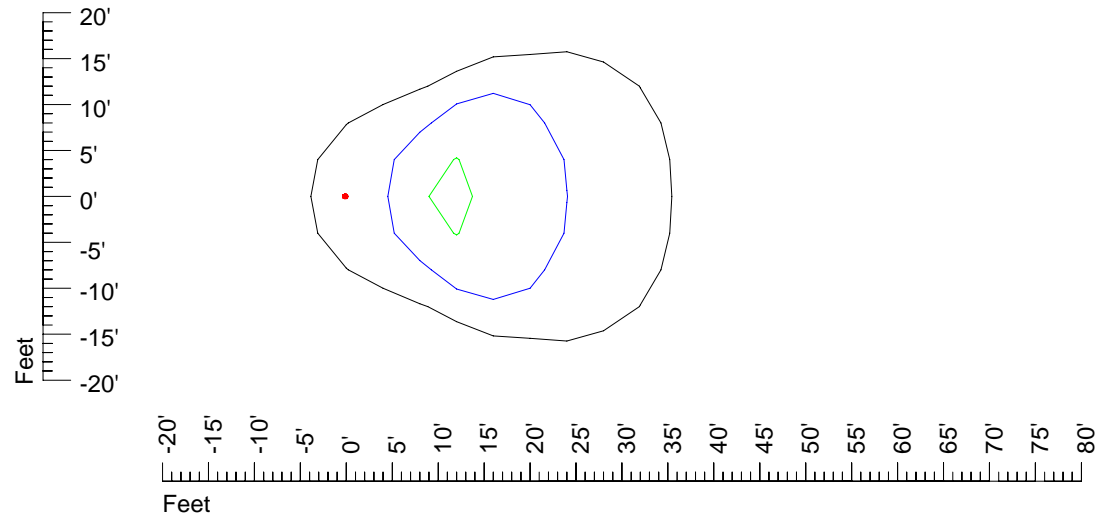

Mounting height 15' Tilt 0°

Mounting height 15' Tilt 30°

Mounting height 15' Tilt 15°

Mounting height 15' Tilt 45°

IES Photometric files 4446

Isoline template 20' mounting height

Isoline values — 0.1 fc — 0.25 fc — 0.5 fc — 1.0 fc — 2.0 fc

Mounting height 20' Tilt 0°

Mounting height 20' Tilt 30°

Mounting height 20' Tilt 15°

Mounting height 20' Tilt 45°

IES Photometric files 4446

Isoline template 25' mounting height

Isoline values — 0.1 fc — 0.25 fc — 0.5 fc — 1.0 fc — 2.0 fc

Mounting height 25' Tilt 0°

Mounting height 25' Tilt 30°

Mounting height 25' Tilt 15°

Mounting height 25' Tilt 45°

IES Photometric files 4446

Isoline template 30' mounting height

Isoline values — 0.1 fc — 0.25 fc — 0.5 fc — 1.0 fc — 2.0 fc