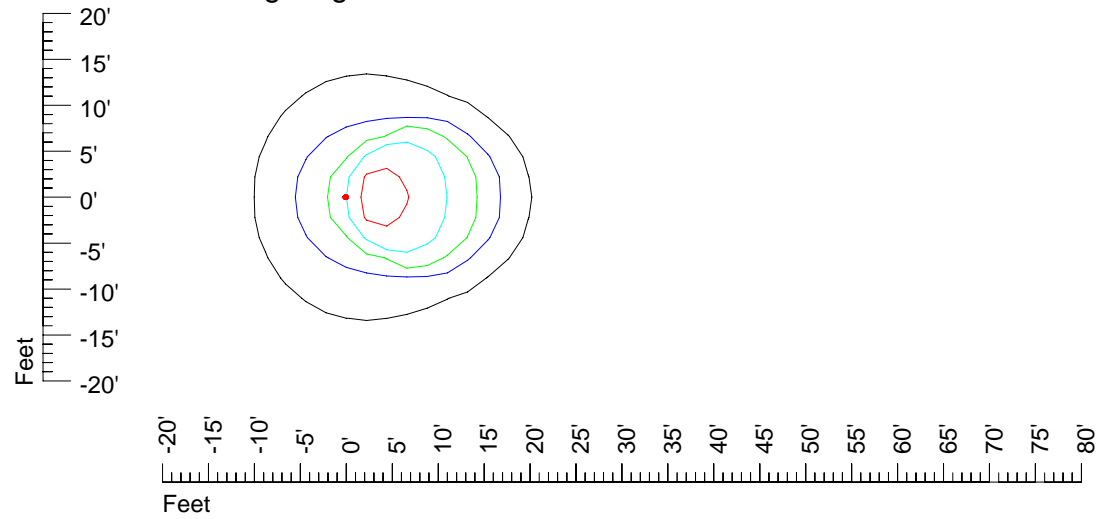

Mounting height 9' Tilt 15°

Mounting height 9' Tilt 45°

IES Photometric files 4446

Isoline template 11' mounting height

Isoline values — 0.1 fc — 0.25 fc — 0.5 fc — 1.0 fc — 2.0 fc

Mounting height 11' Tilt 0°

Mounting height 11' Tilt 30°

Mounting height 11' Tilt 15°

Mounting height 11' Tilt 45°

IES Photometric files 4446

Isoline template 15' mounting height

Isoline values — 0.1 fc — 0.25 fc — 0.5 fc — 1.0 fc — 2.0 fc