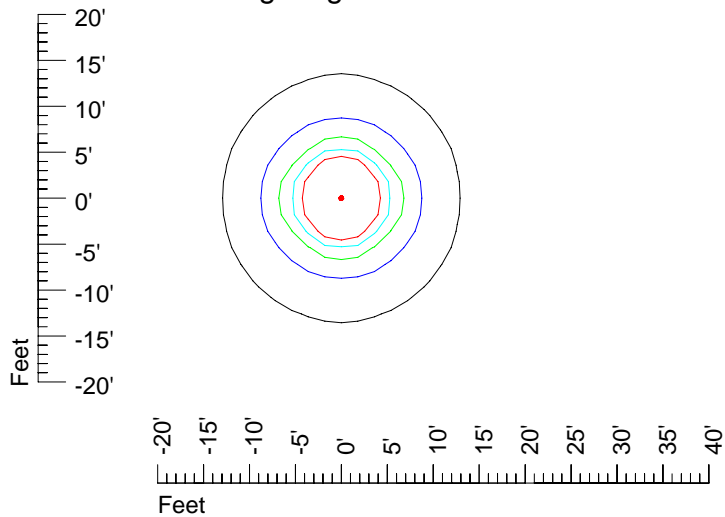

IES Photometric files 4446

Isoline template 7' mounting height

Isoline values — 0.1 fc — 0.25 fc — 0.5 fc — 1.0 fc — 2.0 fc

Mounting height 7' Tilt 0°

Mounting height 7' Tilt 30°

Mounting height 7' Tilt 15°

Mounting height 7' Tilt 45°

IES Photometric files 4446

Isoline template 9' mounting height

Isoline values — 0.1 fc — 0.25 fc — 0.5 fc — 1.0 fc — 2.0 fc

Mounting height 9' Tilt 0°

Mounting height 9' Tilt 30°

Mounting height 9' Tilt 15°

Mounting height 9' Tilt 45°

IES Photometric files 4446

Isoline template 11' mounting height

Isoline values — 0.1 fc — 0.25 fc — 0.5 fc — 1.0 fc — 2.0 fc

Mounting height 11' Tilt 0°

Mounting height 11' Tilt 30°

Mounting height 11' Tilt 15°

Mounting height 11' Tilt 45°

IES Photometric files 4446

Isoline template 15' mounting height

Isoline values — 0.1 fc — 0.25 fc — 0.5 fc — 1.0 fc — 2.0 fc