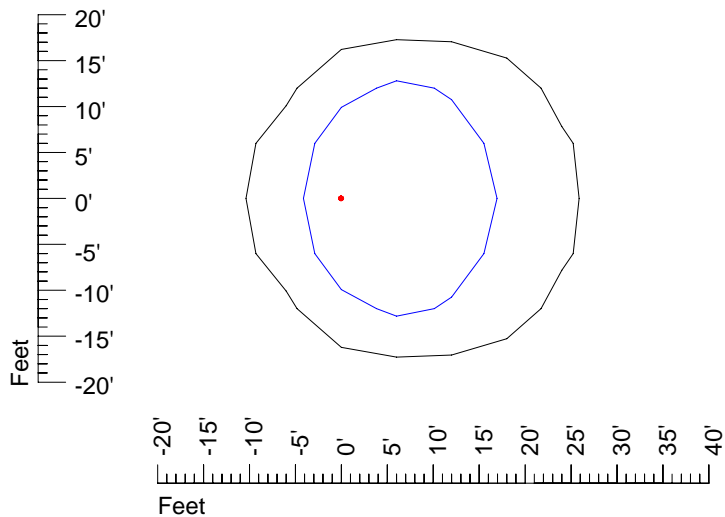

Mounting height 30' Tilt 15°