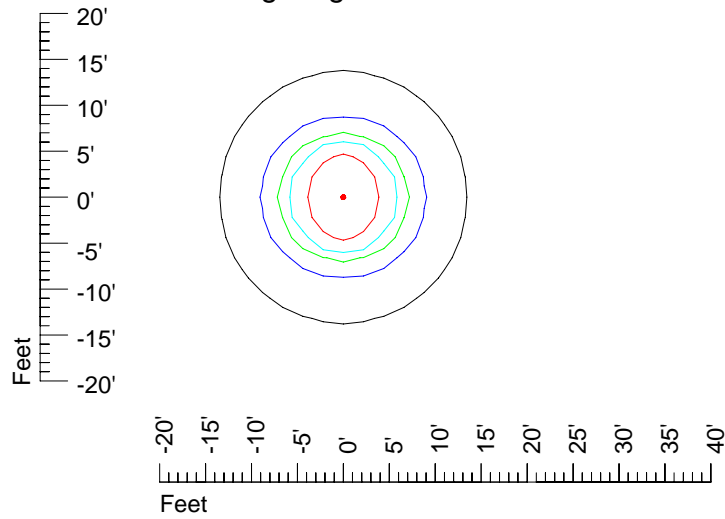

IES Photometric files 4446

Isoline template 7' mounting height

Isoline values — 0.1 fc — 0.25 fc — 0.5 fc — 1.0 fc — 2.0 fc

Mounting height 7' Tilt 0°

Mounting height 7' Tilt 30°

Mounting height 7' Tilt 15°

Mounting height 7' Tilt 45°

IES Photometric files 4446

Isoline template 9' mounting height

Isoline values — 0.1 fc — 0.25 fc — 0.5 fc — 1.0 fc — 2.0 fc

Mounting height 9' Tilt 0°

Mounting height 9' Tilt 30°

Mounting height 9' Tilt 15°

Mounting height 9' Tilt 45°

IES Photometric files 4446

Isoline template 11' mounting height

Isoline values — 0.1 fc — 0.25 fc — 0.5 fc — 1.0 fc — 2.0 fc

Mounting height 11' Tilt 0°

Mounting height 11' Tilt 30°

Mounting height 11' Tilt 15°

Mounting height 11' Tilt 45°

IES Photometric files 4446

Isoline template 15' mounting height

Isoline values — 0.1 fc — 0.25 fc — 0.5 fc — 1.0 fc — 2.0 fc