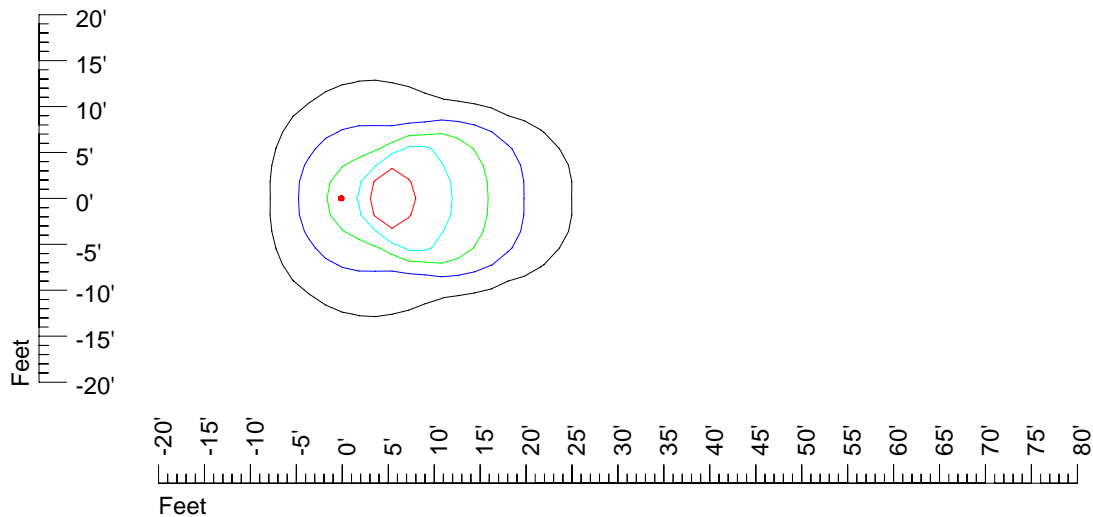

IES Photometric files 4446

Isoline template 7' mounting height

Isoline values — 0.1 fc — 0.25 fc — 0.5 fc — 1.0 fc — 2.0 fc

Mounting height 7' Tilt 0°

Mounting height 7' Tilt 30°

Mounting height 7' Tilt 15°

Mounting height 7' Tilt 45°

IES Photometric files 4446

Isoline template 9' mounting height

Isoline values — 0.1 fc — 0.25 fc — 0.5 fc — 1.0 fc — 2.0 fc

Mounting height 9' Tilt 0°

Mounting height 9' Tilt 30°

Mounting height 9' Tilt 15°

Mounting height 9' Tilt 45°

IES Photometric files 4446

Isoline template 11' mounting height

Isoline values — 0.1 fc — 0.25 fc — 0.5 fc — 1.0 fc — 2.0 fc

Mounting height 11' Tilt 0°