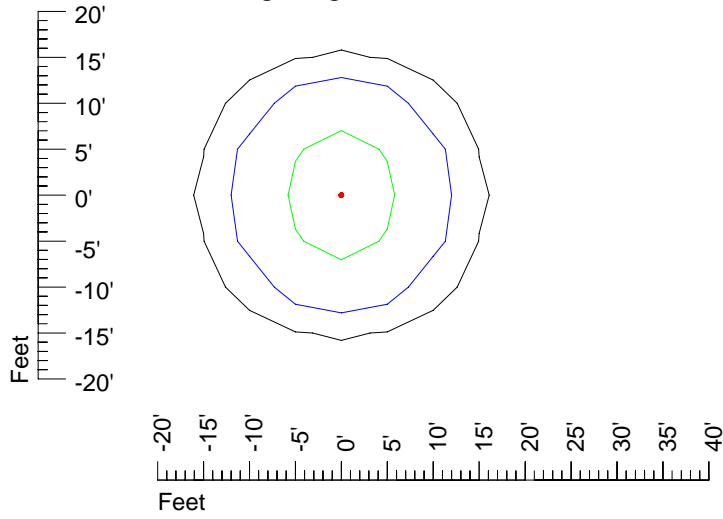

Mounting height 11' Tilt 30°

Mounting height 11' Tilt 15°

Mounting height 11' Tilt 45°

IES Photometric files 4446

Isoline template 15' mounting height

Isoline values — 0.1 fc — 0.25 fc — 0.5 fc — 1.0 fc — 2.0 fc

Mounting height 15' Tilt 0°

Mounting height 15' Tilt 30°

Mounting height 15' Tilt 15°

Mounting height 15' Tilt 45°

IES Photometric files 4446

Isoline template 20' mounting height

Isoline values — 0.1 fc — 0.25 fc — 0.5 fc — 1.0 fc — 2.0 fc

Mounting height 20' Tilt 0°

Mounting height 20' Tilt 30°

Mounting height 20' Tilt 15°

Mounting height 20' Tilt 45°

IES Photometric files 4446

Isoline template 25' mounting height

Isoline values — 0.1 fc — 0.25 fc — 0.5 fc — 1.0 fc — 2.0 fc

Mounting height 25' Tilt 0°

Mounting height 25' Tilt 30°

Mounting height 25' Tilt 15°

Mounting height 25' Tilt 45°

IES Photometric files 4446

Isoline template 30' mounting height

Isoline values — 0.1 fc — 0.25 fc — 0.5 fc — 1.0 fc — 2.0 fc