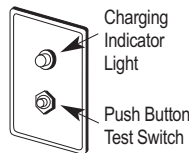

## ACCESSORIES

(Order as a separate item)

Remote Test Switch (Metal faceplate).....PSW

Remote Test Switch (Plastic faceplate).....PSW1

\* Note: Recommended for inaccessible locations.

Test switch and charging indicator on a single chrome mounting plate.

## DIMENSIONS

Dimensions are approximate and subject to change.

Model	Dimensions (inches)			
	a	b	c	d
AM28	13-3/4"	14-1/4"	1-3/16"	1-3/16"
AM54	17"	17-1/2"	1-3/16"	1-3/16"