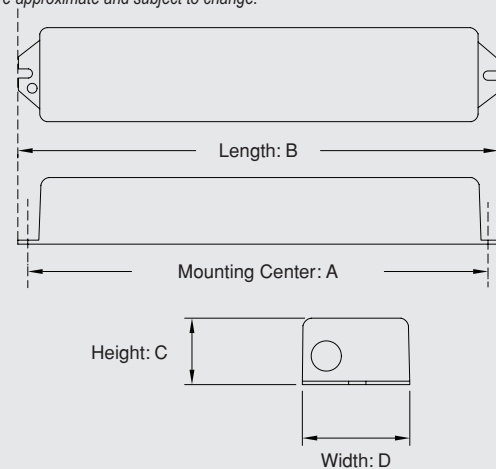

## ACCESSORIES

(Order as a separate item)

Remote Test Switch (Metal faceplate).....PSW

Remote Test Switch (Plastic faceplate).....PSW1

\* Note: Recommended for inaccessible locations.

Test switch and charging indicator on a single chrome mounting plate.

## DIMENSIONS

Dimensions are approximate and subject to change.

Model	Dimensions (inches)			
	a	b	c	d
AM28	13-3/4"	14-1/4"	1-3/16"	1-3/16"
AM54	17"	17-1/2"	1-3/16"	1-3/16"