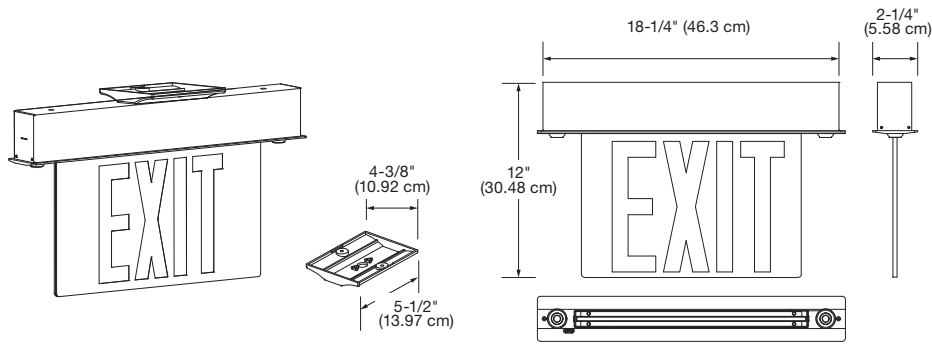

Dimensions (Dimensions are approximate and subject to change):

Surface ceiling mount