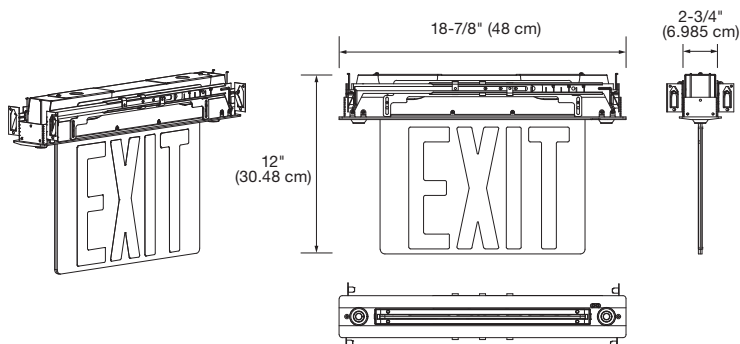

### Construction

- Extruded aluminum trim plate
- 8 inch EXIT lettering legend, available in red
- Acrylic panel
- Single face red on clear, double face red on mirror
- Lamp heads are fully adjustable
- 2.5W, 400 lumens per head

### Photometric performance

Series	Spacing center-to-center (feet)	7.5 feet mounting height
8NYC3RM-2HO		30'

**Dimensions** (Dimensions are approximate and subject to change):

**Surface ceiling mount**

**Surface recessed wall mount**

**Recessed mount**

**Recessed wall mount**

**Power consumption chart**

Series	AC input	Battery	Voltage
8NYC3RM-2HO	120/277VAC, 60Hz	NI-MH SC 2500mAh	3.6V

**Ordering format**

Series	Face/Arrow (Universal mounting)	Color	Input
8NYC	3RM= Universal faces	Blank= Brushed aluminum	-2HO= 2 high output LED lights

**Example: 8NYC3RM-2HO**