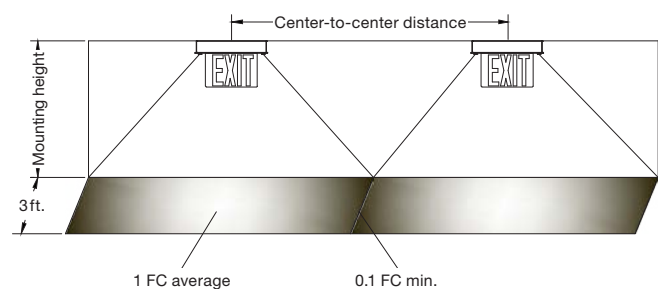

8NYC Series

NYC extruded aluminum edge-lit combo

This elegant edge-lit exit combination sign complements any modern décor and is approved for damp locations.

The 8NYC Series exit signs provides elegant designer details featuring clear acrylic or mirror panels. Mounting options include wall and ceiling surface, or, recessed design.

Construction

- Extruded aluminum trim plate
- 8 inch EXIT lettering legend, available in red
- Acrylic panel
- Single face red on clear, double face red on mirror
- Lamp heads are fully adjustable
- 2.5W, 400 lumens per head

Mounting

- Wall and ceiling surface or recessed mount

Electronics

- High temperature long-life Ni-MH battery
- 120/277VAC 60Hz
- Standard self-diagnostics

Photometric performance

Series	Spacing center-to-center (feet)	7.5 feet mounting height
8NYC3RM-2HO		30'

Approvals

- UL 924 listed
- Damp location 41°F to 104°F (5°C to 40°C)
- NYC Approved

Warranty (subject to proper installation and maintenance)

- Unit has a three year limited warranty

Detailed warranty terms located online at: www.lightalarms.com