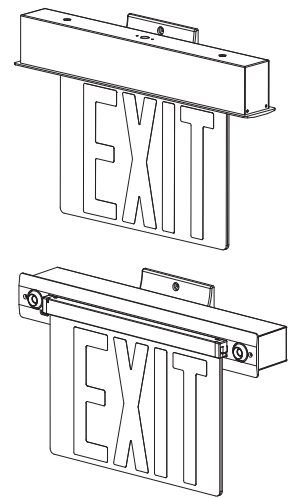

Surface recessed wall mount