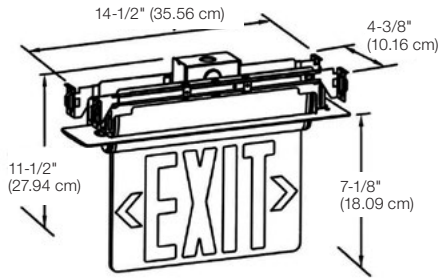

Dimensions (Dimensions are approximate and subject to change):

Recessed ceiling mount