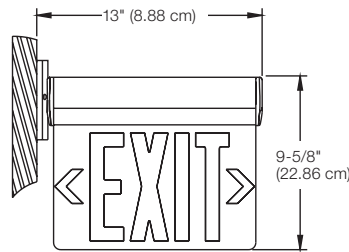

Surface end mount