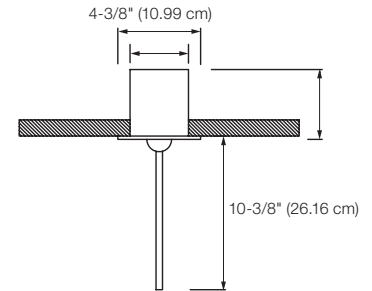

Recessed sheet rock ceiling mount (side view)