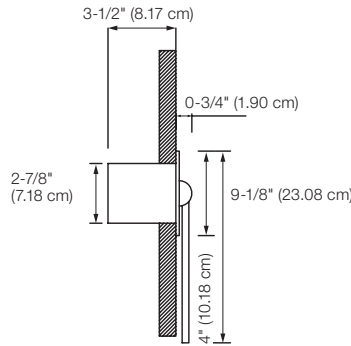

Mounting

- Universal mount model
- Double face acrylic panel with mirror background, field adaptable for single face
- Pivoting panel design allows for recessed, surface, pendant, wall or ceiling mount installation
- A ratcheting mechanism allows the panel to be set in place from 0° to 180° for wall or sloped ceiling mounting
- Canopy included for surface wall, end or ceiling mount application
- Easy snap in backbox with securing trim plate allow for sheet rock ceiling installation
- Trim plate, 27 inch adjustable T-bar hangers and a junction box included for recessed application

Three-year full warranty

Detailed warranty terms located on **page 197 of the catalog** or online at: www.lightalarms.com

Dimensions (Dimensions are approximate and subject to change):

Recessed ceiling mount

Recessed sheet rock wall mount (side view)

Recessed sheet rock ceiling mount (side view)

Surface wall mount

Surface end mount

Surface sloped ceiling mount

Power consumption chart

Model		AC Specs	DC Specs
Red	AC-Only	120VAC, 60Hz (2.0-2.6W)	-
		277VAC, 60Hz (2.6-3.1W)	-
	Self-powered	120VAC, 60Hz (2.0-2.6W)	Ni-Cd battery (Min. 90 Minutes)
		277VAC, 60Hz (2.6-3.1W)	Ni-Cd battery (Min. 90 Minutes)
Green	AC-Only	120VAC, 60Hz (2.8-3.3W)	-
		277VAC, 60Hz (3.5-4W)	-
	Self-powered	120VAC, 60Hz (2.8-3.3W)	Ni-Cd battery (Min. 90 Minutes)
		277VAC, 60Hz (3.5-4W)	Ni-Cd battery (Min. 90 Minutes)

Ordering format

Legend	Series	Legend color	Options
6= 6" EXIT single and double face with universal chevrons and mounting for surface or recessed	UEA= AC only UEN= Self-powered	RM= Red on mirror GM= Green on mirror	ID= Improved Diagnostics ¹