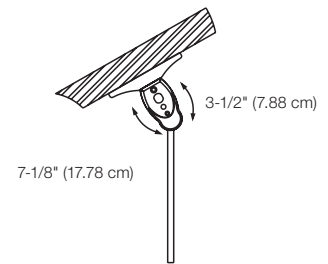

Mounting

- Universal mount model
- Double face acrylic panel with mirror background, field adaptable for single face
- Pivoting panel design allows for recessed, surface, pendant, wall or ceiling mount installation
- A ratcheting mechanism allows the panel to be set in place from 0° to 180° for wall or sloped ceiling mounting
- Canopy included for surface wall, end or ceiling mount application
- Easy snap in backbox with securing trim plate allow for sheet rock ceiling installation
- Trim plate, 27 inch adjustable T-bar hangers and a junction box included for recessed application

Recessed sheet rock wall mount (side view)

Recessed sheet rock ceiling mount (side view)

Surface wall mount

Surface end mount

Surface sloped ceiling mount

Power consumption chart

Model		AC Specs	DC Specs
Red	AC-Only	120VAC, 60Hz (2.0-2.6W)	-
		277VAC, 60Hz (2.6-3.1W)	-
	Self-powered	120VAC, 60Hz (2.0-2.6W)	Ni-Cd battery (Min. 90 Minutes)
		277VAC, 60Hz (2.6-3.1W)	Ni-Cd battery (Min. 90 Minutes)
Green	AC-Only	120VAC, 60Hz (2.8-3.3W)	-
		277VAC, 60Hz (3.5-4W)	-
	Self-powered	120VAC, 60Hz (2.8-3.3W)	Ni-Cd battery (Min. 90 Minutes)
		277VAC, 60Hz (3.5-4W)	Ni-Cd battery (Min. 90 Minutes)