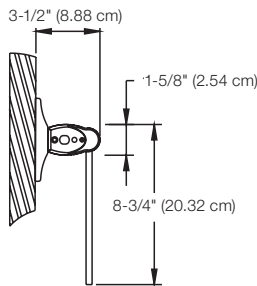

Surface wall mount