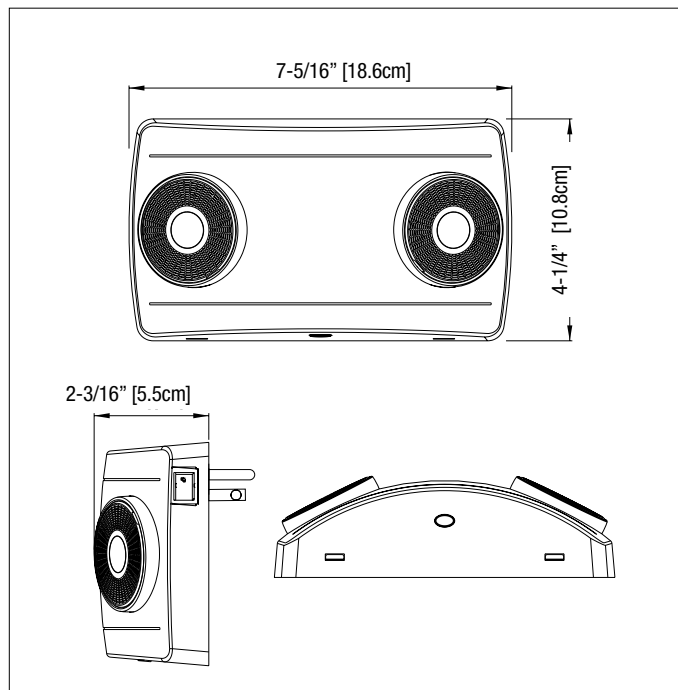

TYPE _____

CATALOG # _____

NOTES _____

LAPIB SERIES

Plug-In Emergency LED Light

FEATURES

Housing

- Easy installation thanks to the plug-in concept
- Automatically comes on when a power failure is detected
- Provides a minimum of two (2) hours of lighting when fully charged
- Battery-operated portable lighting fixture for home or office
- Two (2) adjustable 2 x 1W LED lamps provide light where needed
- Wide angle lens illuminates open areas or pathway
- Rocking switch to power-off light when no longer needed saves battery energy
- Injection-molded thermoplastic ABS housing
- Sealed maintenance-free 3.6V Nickel-Metal Hydride battery
- Comes standard with one (1) year warranty

DIMENSIONS

Dimensions are approximate and subject to change.

ORDERING FORMAT

	SERIES
LAPIB= Plug-In Emergency Light	

EXAMPLE: LAPIB

Automatically comes on

Min. of two hours of lighting

Plug-in installation