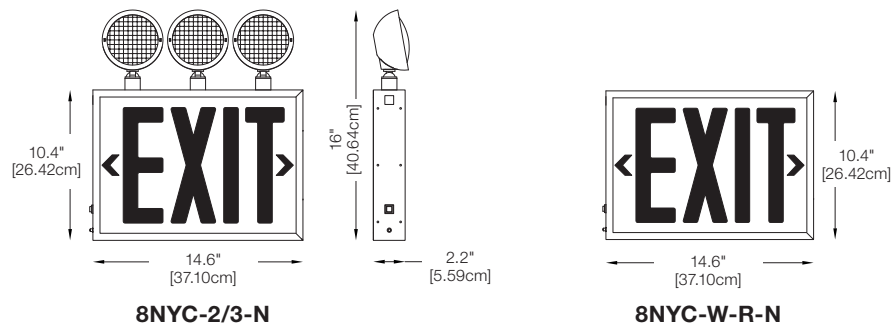

Exit & Combo NY LED Series

Self-powered exit and combination LED units with 8" exit legend

Housing

- Heavy-duty steel case with white powder-coat finish
- Stencil face has 8" high letters and universal knock out chevrons
- Plastic lamp housing with rated 5VA flame retardant

Mounting

- Exit sign can be ceiling, end or wall mounted
- Combination unit can be wall mounted

Lamp type

- 3 (1.5W) LED lamps, 150 lumens per lamp in combination heads
- LED exit legend illumination

Electronics

Detailed warranty terms located **online at: www.lightalarms.com**

Dimensions (Dimensions are approximate and subject to change):

Ordering format

Series	Wattage
8NYC-W-R-N	8" Exit self-powered, white with red legend
8NYC-2/3-N	8" Combo 2/3 heads, white red legend
Example: 8NYC-2/3-N	