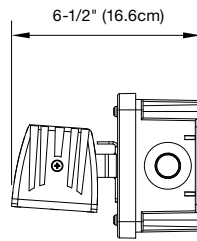

Spacing center-to-center (feet)

Mounting height	Lamp L6/6W, 565Lm	Lamp L10/10W, 1000Lm	Lamp L15/15W, 1300Lm
10 ft	80'	110'	140'
15 ft	70'	105'	135'
20 ft	60'	100'	130'
25 ft	50'	95'	120'

Industrial environment: Wall mounted equipment, reflectances: 10/10/10; 6-ft wide illumination path. Illumination as per NFPA101; Average: 1fc; Min: 0.1fc; Max/min < 40:1

Dimensions (Dimensions are approximate and subject to change):

Warning: The mounting column must be anchored at both ends: floor and ceiling.

Ordering format

Series

SPRL= Severe performance remote fixture