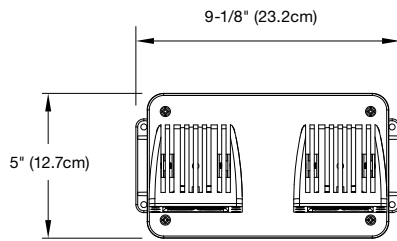

Photometry performance

Capable of being installed indoors or outdoors, the SP Series of LED emergency lights deliver a stable and consistent illumination on the path of egress for a wide range of mounting heights. Depending on the required illumination levels need for the application, one choose between three level of lumen output using a 6W, 10W or 15W head.

LED Head	Power	Total lumens	Outperform spacing of MR16 halogen lamp types
L6	6W	565	37W PAR36, MR16 Halogen (700 Lumens)
L10	10W	1000	50W PAR36, MR16 Halogen (950 Lumens)
L15	15W	1300	50W MR16-IR Halogen (1550 Lumens)

Dimensions (Dimensions are approximate and subject to change):

Warning: The mounting column must be anchored at both ends: floor and ceiling.

Ordering format

Series

SPRL= Severe performance remote fixture