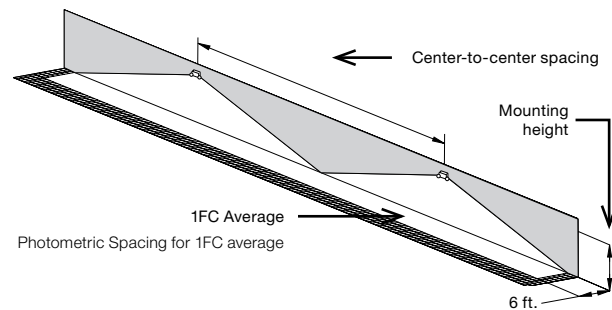

Industrial environment: Wall mounted equipment, reflectances: 10/10/10; 6-ft wide illumination path. Illumination as per NFPA101; Average: 1fc; Min: 0.1fc; Max/min < 40:1