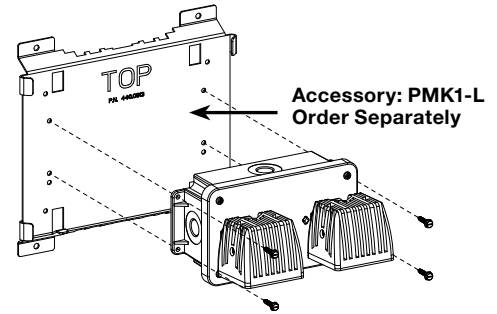

Photometry performance

Capable of being installed indoors or outdoors, the SP Series of LED emergency lights deliver a stable and consistent illumination on the path of egress for a wide range of mounting heights. Depending on the required illumination levels need for the application, one choose between three level of lumen output using a 6W, 10W or 15W head.

Dimensions (Dimensions are approximate and subject to change):

Warning: The mounting column must be anchored at both ends: floor and ceiling.

Ordering format

Series

SPRL= Severe performance remote fixture