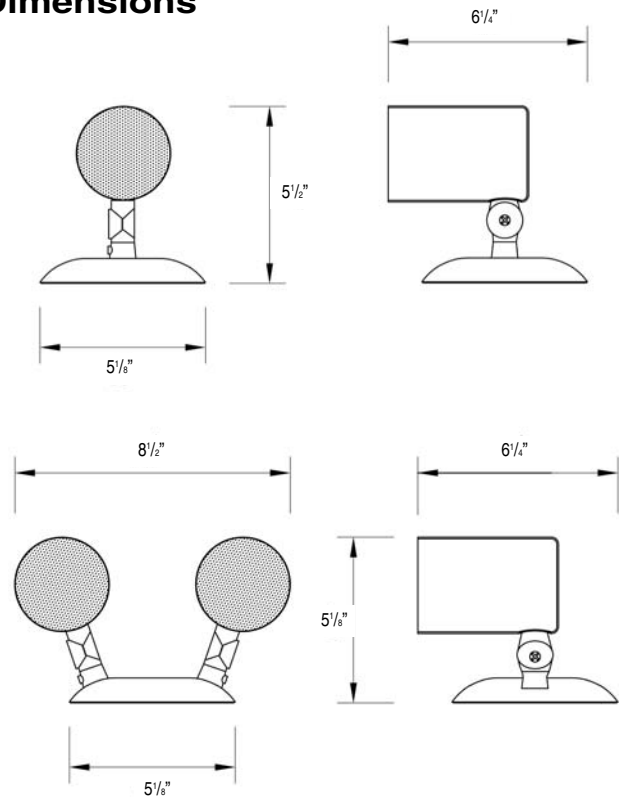

Dimensions

Ordering Format

Example: ELF648LH4-M6

Series	Lamp Type	Color	Voltage
ELF648 = single	LH4 = 6 watts	-M = mist white	6 = 6 volt
ELF648D = double	LH8 = 8 watts	-B = black	12 = 12 volt