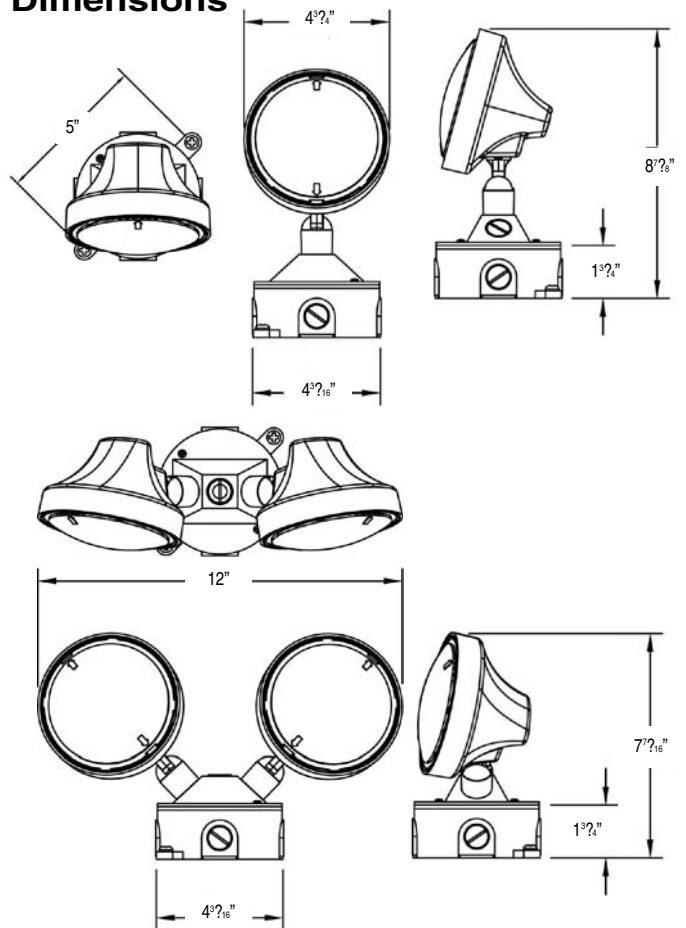

ELF647C, ELF647DC SERIES

TYPE: _____
 CATALOGUE #: _____
 NOTES: _____

Emergency Lighting for Remote Fixtures

Single or double lighting head with fully adjustable swivel.

General Information

UL Listed, remote lighting fixture for hazardous locations: Class 1, Division 2, Group A, B, C and D. Single or double lighting head with fully adjustable swivel; all thermoplastic construction with gasketed aluminum canopy and junction box. Tool-less aiming swivel; no more need for screwdriver.

Finish: Black plastic housing with gray junction box.

Mounting: Junctional box provided for wall mount installation. Conduit entry 1/2" NPT.

Lamps: All lamps must be specified in the part number when ordering.
 ELF647C series may use:

- Sealed beam halogen lamps
- PAR36 sealed beam, 6 volt, 12 watts or 12 volt, 12 watts

Standard Features

Lamp type(s), voltage and maximum wattage available for fixture are shown under lamp description. Determine lamp type, voltage and wattage required for your application, then select lamp from Lamp Chart in the Charts & Diagrams section. Do not exceed fixture wattage rating.

Include lamp suffix and voltage as suffix to model number. **VOLTAGE MUST BE STATED.**

Dimensions

Ordering Format

Example: ELF647CH7551-B6

Series	Lamp Type	Color	Voltage
ELF647C = single	H7551 = 8 watts	-B = black	6 = 6 volt
ELF647DC = double	H7557 = 12 watts		12 = 12 volt
	H7553 = 12 watts		