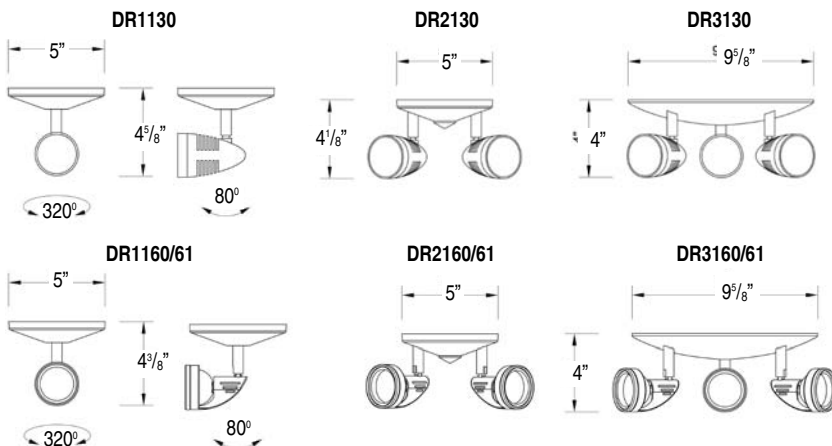

Dimensions