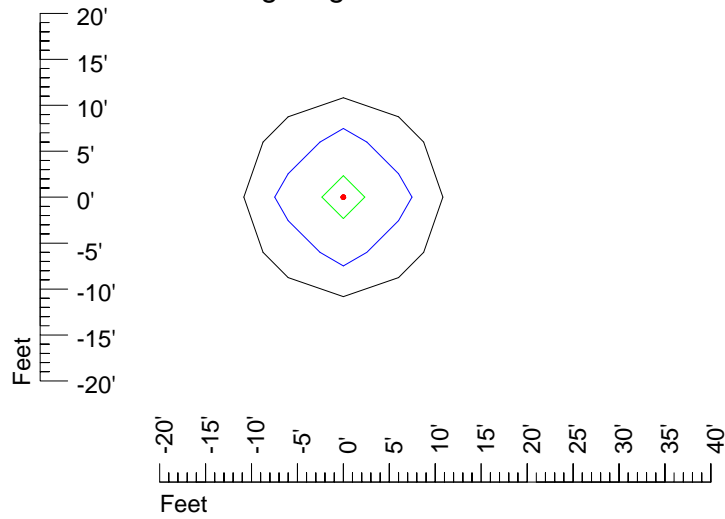

IES Photometric files E449-10

Isoline template 7' mounting height

Isoline values — 0.1 fc — 0.25 fc — 0.5 fc — 1.0 fc — 2.0 fc

Mounting height 7' Tilt 0°

Mounting height 7' Tilt 30°

Mounting height 7' Tilt 15°

IES Photometric files E449-10

Isoline template 20' mounting height

Isoline values — 0.1 fc — 0.25 fc — 0.5 fc — 1.0 fc — 2.0 fc

Mounting height 20' Tilt 0°

Mounting height 20' Tilt 30°

Mounting height 20' Tilt 15°

Mounting height 20' Tilt 45°

IES Photometric files E449-10

Isoline template 25' mounting height

Isoline values — 0.1 fc — 0.25 fc — 0.5 fc — 1.0 fc — 2.0 fc

Mounting height 25' Tilt 0°

Mounting height 25' Tilt 30°

Mounting height 25' Tilt 15°

Mounting height 25' Tilt 45°

IES Photometric files E449-10

Isoline template 30' mounting height

Isoline values — 0.1 fc — 0.25 fc — 0.5 fc — 1.0 fc — 2.0 fc

Mounting height 30' Tilt 0°