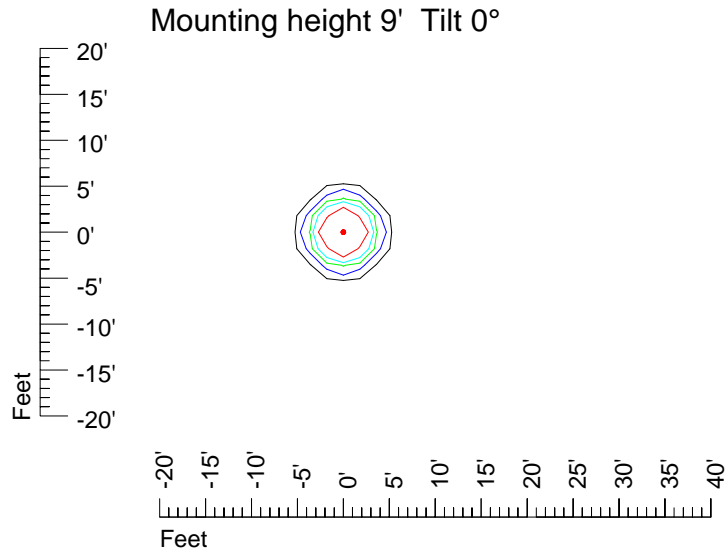

IES Photometric files E449-10

Isoline template 7' mounting height

Isoline values — 0.1 fc — 0.25 fc — 0.5 fc — 1.0 fc — 2.0 fc

Mounting height 7' Tilt 0°

Mounting height 7' Tilt 30°

Mounting height 7' Tilt 15°

Mounting height 7' Tilt 45°

IES Photometric files E449-10

Isoline template 9' mounting height

Isoline values — 0.1 fc — 0.25 fc — 0.5 fc — 1.0 fc — 2.0 fc

IES Photometric files E449-10

Isoline template 11' mounting height

Isoline values — 0.1 fc — 0.25 fc — 0.5 fc — 1.0 fc — 2.0 fc

Mounting height 11' Tilt 0°

Mounting height 11' Tilt 30°

Mounting height 11' Tilt 15°

Mounting height 11' Tilt 45°

IES Photometric files E449-10

IES Photometric files E449-10

Isoline template 20' mounting height

Isoline values — 0.1 fc — 0.25 fc — 0.5 fc — 1.0 fc — 2.0 fc

Mounting height 20' Tilt 0°

Mounting height 20' Tilt 30°

Mounting height 20' Tilt 15°