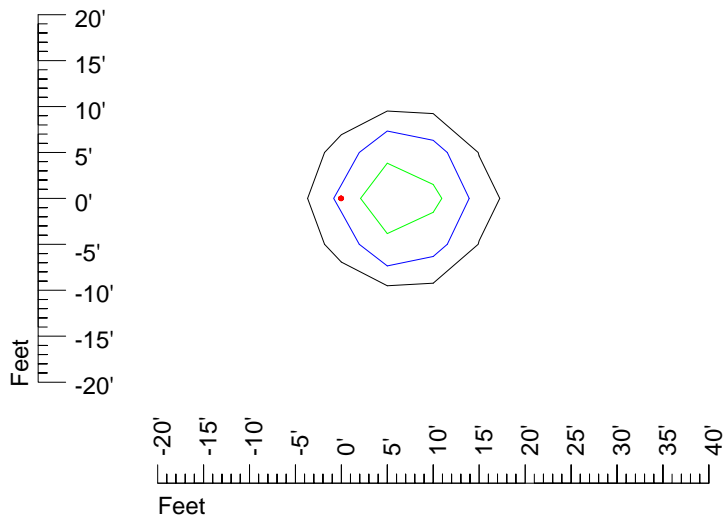

IES Photometric files E449-10

Isoline template 7' mounting height

Isoline values — 0.1 fc — 0.25 fc — 0.5 fc — 1.0 fc — 2.0 fc

Mounting height 7' Tilt 0°

Mounting height 7' Tilt 30°

Mounting height 7' Tilt 15°

IES Photometric files E449-10

Isoline template 20' mounting height

Isoline values — 0.1 fc — 0.25 fc — 0.5 fc — 1.0 fc — 2.0 fc

Mounting height 20' Tilt 0°

Mounting height 20' Tilt 30°

Mounting height 20' Tilt 15°

Mounting height 20' Tilt 45°

IES Photometric files E449-10

Isoline template 25' mounting height

Isoline values — 0.1 fc — 0.25 fc — 0.5 fc — 1.0 fc — 2.0 fc

Mounting height 25' Tilt 0°

Mounting height 25' Tilt 30°

Mounting height 25' Tilt 15°

Mounting height 25' Tilt 45°

IES Photometric files E449-10

Isoline template 30' mounting height

Isoline values — 0.1 fc — 0.25 fc — 0.5 fc — 1.0 fc — 2.0 fc

Mounting height 30' Tilt 0°