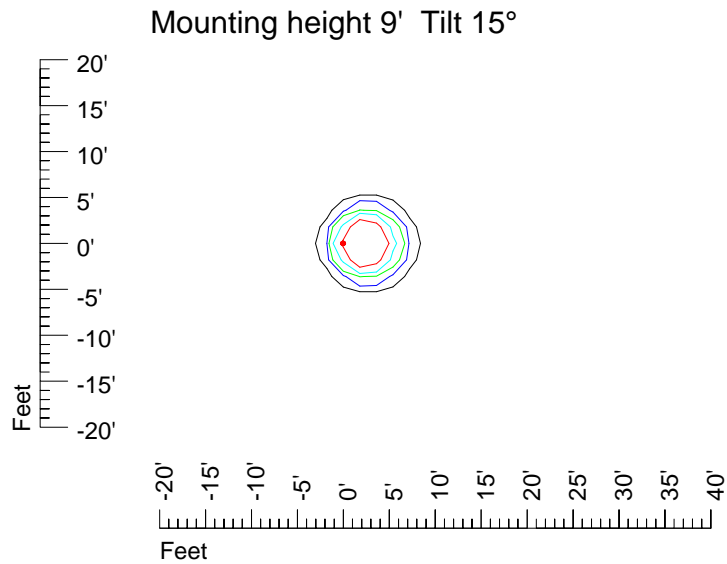

IES Photometric files E449-10

Isoline template 7' mounting height

Isoline values — 0.1 fc — 0.25 fc — 0.5 fc — 1.0 fc — 2.0 fc

Mounting height 7' Tilt 0°

Mounting height 7' Tilt 30°

Mounting height 7' Tilt 15°

Mounting height 7' Tilt 45°

IES Photometric files E449-10

Isoline template 9' mounting height

Isoline values — 0.1 fc — 0.25 fc — 0.5 fc — 1.0 fc — 2.0 fc

IES Photometric files E449-10

Isoline template 11' mounting height

Isoline values — 0.1 fc — 0.25 fc — 0.5 fc — 1.0 fc — 2.0 fc

Mounting height 11' Tilt 0°

Mounting height 11' Tilt 30°

Mounting height 11' Tilt 15°

Mounting height 11' Tilt 45°

IES Photometric files E449-10

Mounting height 20' Tilt 45°

IES Photometric files E449-10

Isoline template 25' mounting height

Isoline values — 0.1 fc — 0.25 fc — 0.5 fc — 1.0 fc — 2.0 fc

Mounting height 25' Tilt 0°

Mounting height 25' Tilt 30°