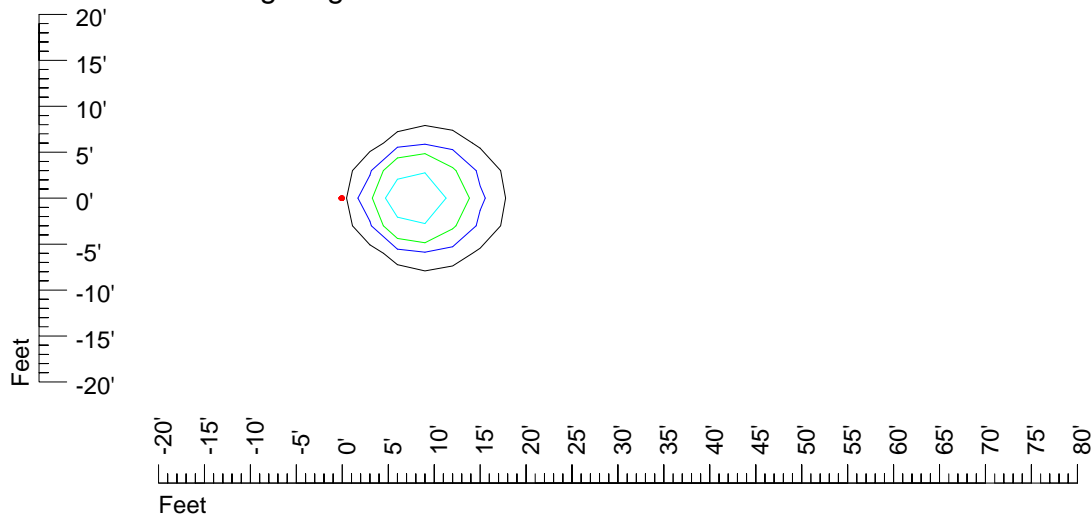

IES Photometric files E449-10

Isoline template 7' mounting height

Isoline values — 0.1 fc — 0.25 fc — 0.5 fc — 1.0 fc — 2.0 fc

Mounting height 7' Tilt 0°

Mounting height 7' Tilt 30°

Mounting height 7' Tilt 15°

Isoline values — 0.1 fc — 0.25 fc — 0.5 fc — 1.0 fc — 2.0 fc

Mounting height 11' Tilt 0°

Mounting height 11' Tilt 30°

Mounting height 11' Tilt 15°

Mounting height 11' Tilt 45°

IES Photometric files E449-10

Isoline template 15' mounting height

Isoline values — 0.1 fc — 0.25 fc — 0.5 fc — 1.0 fc — 2.0 fc

Mounting height 15' Tilt 0°

Mounting height 15' Tilt 30°

Mounting height 15' Tilt 15°

Mounting height 15' Tilt 45°