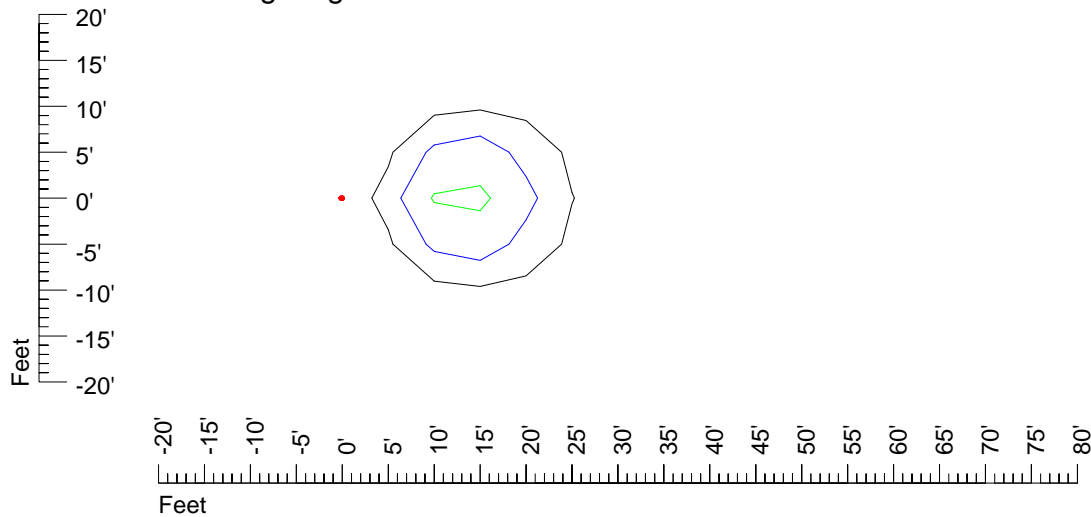

Mounting height 20' Tilt 45°

IES Photometric files E449-10

Isoline template 25' mounting height

Isoline values — 0.1 fc — 0.25 fc — 0.5 fc — 1.0 fc — 2.0 fc

Mounting height 25' Tilt 0°

Mounting height 25' Tilt 30°