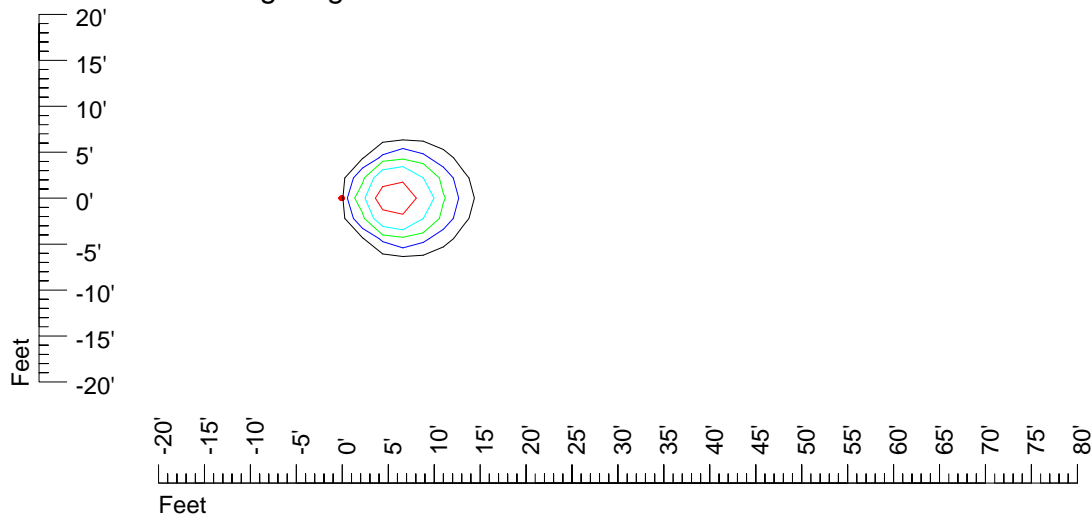

IES Photometric files E449-10

Isoline template 7' mounting height

Isoline values — 0.1 fc — 0.25 fc — 0.5 fc — 1.0 fc — 2.0 fc

Mounting height 7' Tilt 0°

Mounting height 7' Tilt 30°

Mounting height 7' Tilt 15°

Mounting height 7' Tilt 45°

IES Photometric files E449-10

Isoline template 9' mounting height

Isoline values — 0.1 fc — 0.25 fc — 0.5 fc — 1.0 fc — 2.0 fc

IES Photometric files E449-10

Isoline template 11' mounting height

Isoline values — 0.1 fc — 0.25 fc — 0.5 fc — 1.0 fc — 2.0 fc

Mounting height 11' Tilt 0°

Mounting height 11' Tilt 30°

Mounting height 11' Tilt 15°

Mounting height 11' Tilt 45°

IES Photometric files E449-10

Isoline template 15' mounting height

Isoline values — 0.1 fc — 0.25 fc — 0.5 fc — 1.0 fc — 2.0 fc

Mounting height 15' Tilt 0°

Mounting height 15' Tilt 30°

Mounting height 15' Tilt 15°

Mounting height 15' Tilt 45°