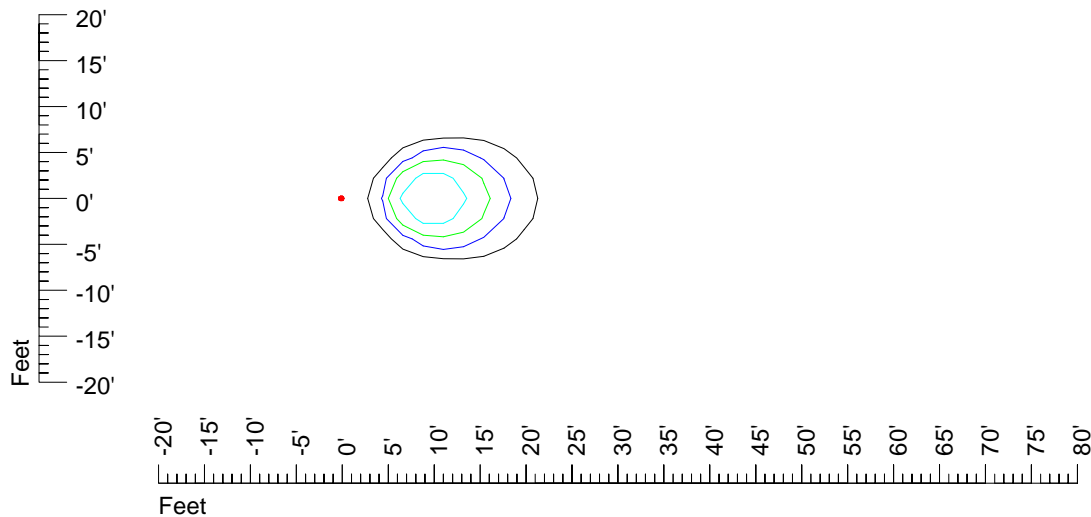

IES Photometric files E449-10

Isoline template 7' mounting height

Isoline values — 0.1 fc — 0.25 fc — 0.5 fc — 1.0 fc — 2.0 fc

Mounting height 7' Tilt 0°

Mounting height 7' Tilt 30°

Mounting height 7' Tilt 15°

Isoline values — 0.1 fc — 0.25 fc — 0.5 fc — 1.0 fc — 2.0 fc

Mounting height 11' Tilt 0°

Mounting height 11' Tilt 30°

Mounting height 11' Tilt 15°

Mounting height 11' Tilt 45°

IES Photometric files E449-10