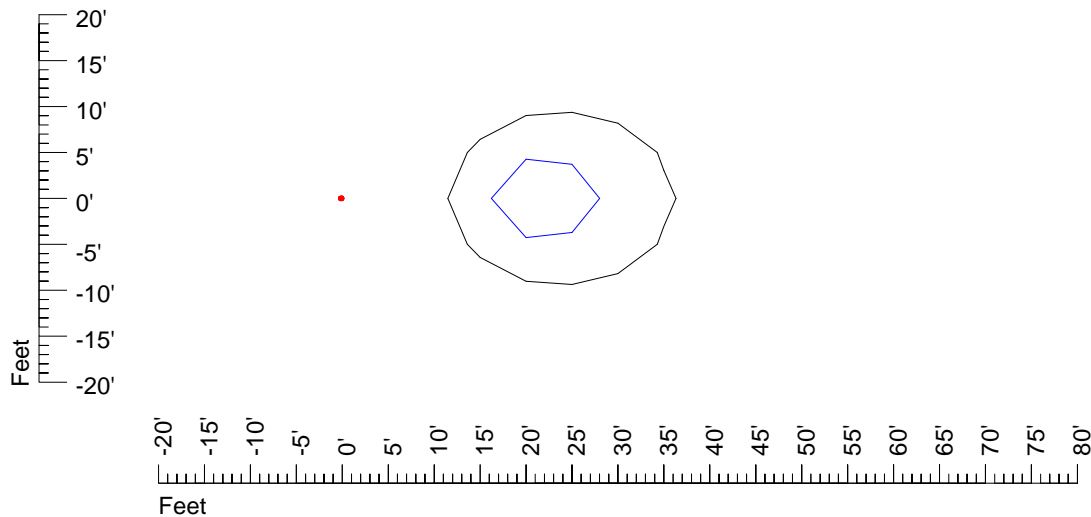

IES Photometric files E449-10

Isoline template 7' mounting height

Isoline values — 0.1 fc — 0.25 fc — 0.5 fc — 1.0 fc — 2.0 fc

Mounting height 7' Tilt 0°

Mounting height 7' Tilt 30°

Mounting height 7' Tilt 15°

IES Photometric files E449-10

Isoline template 20' mounting height

Isoline values — 0.1 fc — 0.25 fc — 0.5 fc — 1.0 fc — 2.0 fc

Mounting height 20' Tilt 0°

Mounting height 20' Tilt 30°

Mounting height 20' Tilt 15°

Mounting height 20' Tilt 45°

IES Photometric files E449-10

Isoline template 25' mounting height

Isoline values — 0.1 fc — 0.25 fc — 0.5 fc — 1.0 fc — 2.0 fc

Mounting height 25' Tilt 0°

Mounting height 25' Tilt 30°

Mounting height 25' Tilt 15°

Mounting height 25' Tilt 45°

IES Photometric files E449-10

Isoline template 30' mounting height

Isoline values — 0.1 fc — 0.25 fc — 0.5 fc — 1.0 fc — 2.0 fc

Mounting height 30' Tilt 0°