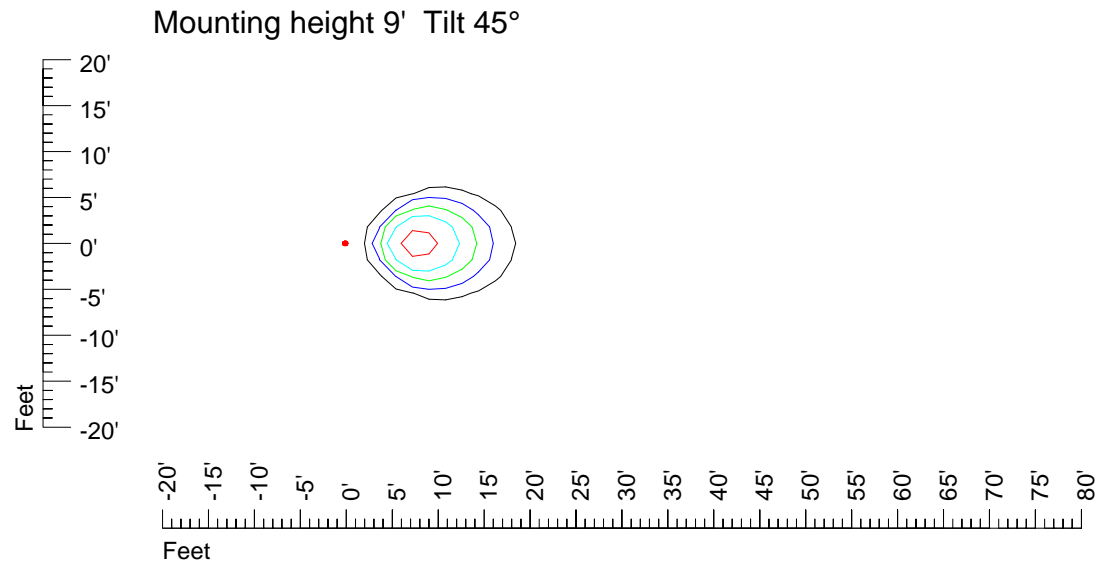

IES Photometric files E449-10

Isoline template 7' mounting height

Isoline values — 0.1 fc — 0.25 fc — 0.5 fc — 1.0 fc — 2.0 fc

Mounting height 7' Tilt 0°

Mounting height 7' Tilt 30°

Mounting height 7' Tilt 15°

Mounting height 7' Tilt 45°

IES Photometric files E449-10

Isoline template 9' mounting height

Isoline values — 0.1 fc — 0.25 fc — 0.5 fc — 1.0 fc — 2.0 fc

IES Photometric files E449-10

Isoline template 11' mounting height

Isoline values — 0.1 fc — 0.25 fc — 0.5 fc — 1.0 fc — 2.0 fc

Mounting height 11' Tilt 0°

Mounting height 11' Tilt 30°

Mounting height 11' Tilt 15°

Mounting height 11' Tilt 45°

IES Photometric files E449-10

Isoline template 15' mounting height

Isoline values — 0.1 fc — 0.25 fc — 0.5 fc — 1.0 fc — 2.0 fc

Mounting height 15' Tilt 0°

Mounting height 15' Tilt 30°

Mounting height 15' Tilt 15°

Mounting height 15' Tilt 45°