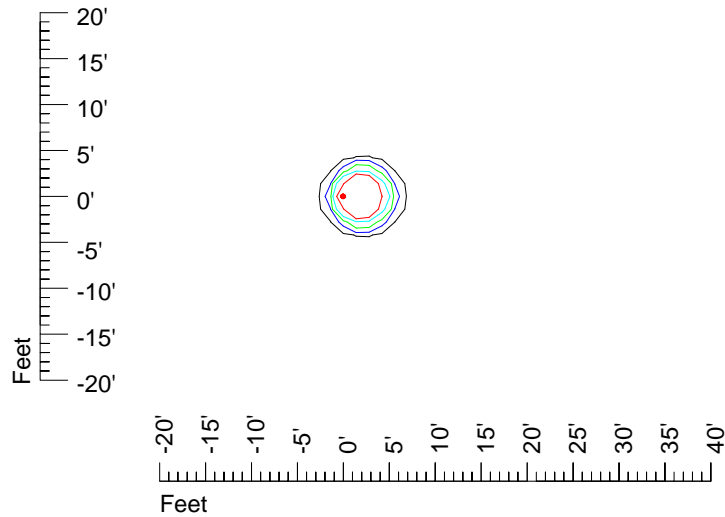

IES Photometric files E449-10

Isoline template 7' mounting height

Isoline values — 0.1 fc — 0.25 fc — 0.5 fc — 1.0 fc — 2.0 fc

Mounting height 7' Tilt 0°

Mounting height 7' Tilt 30°

Mounting height 7' Tilt 15°

Mounting height 7' Tilt 45°

IES Photometric files E449-10

Isoline template 9' mounting height

Isoline values — 0.1 fc — 0.25 fc — 0.5 fc — 1.0 fc — 2.0 fc

IES Photometric files E449-10

Isoline template 11' mounting height

Isoline values — 0.1 fc — 0.25 fc — 0.5 fc — 1.0 fc — 2.0 fc

Mounting height 11' Tilt 0°

Mounting height 11' Tilt 30°

Mounting height 11' Tilt 15°

Mounting height 11' Tilt 45°

IES Photometric files E449-10

IES Photometric files E449-10

Isoline template 20' mounting height

Isoline values — 0.1 fc — 0.25 fc — 0.5 fc — 1.0 fc — 2.0 fc

Mounting height 20' Tilt 0°

Mounting height 20' Tilt 30°

Mounting height 20' Tilt 15°