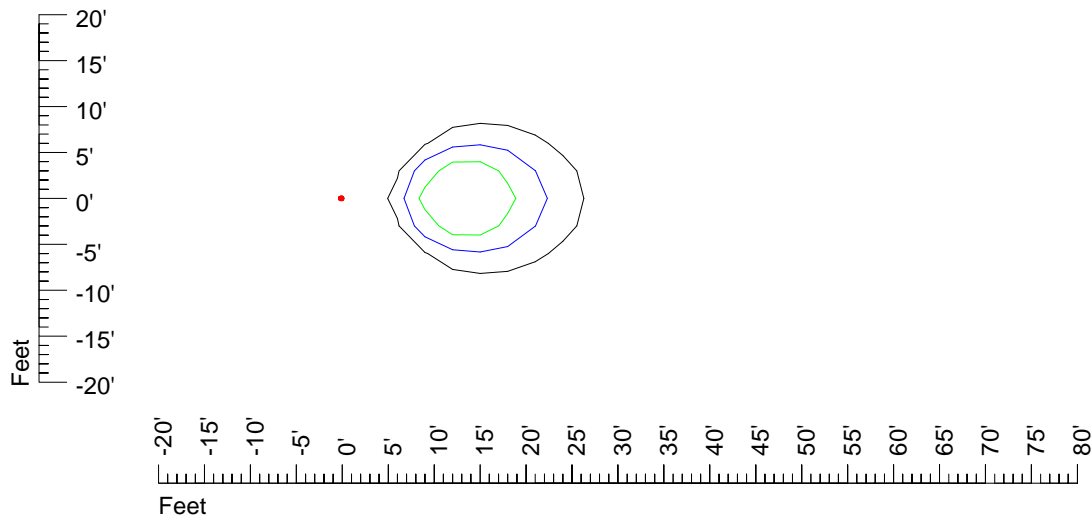

Isoline values — 0.1 fc — 0.25 fc — 0.5 fc — 1.0 fc — 2.0 fc

Mounting height 11' Tilt 0°

Mounting height 11' Tilt 30°

Mounting height 11' Tilt 15°

Mounting height 11' Tilt 45°

IES Photometric files E449-10

Isoline template 15' mounting height

Isoline values — 0.1 fc — 0.25 fc — 0.5 fc — 1.0 fc — 2.0 fc

Mounting height 15' Tilt 0°

Mounting height 15' Tilt 30°

Mounting height 15' Tilt 15°

Mounting height 15' Tilt 45°

IES Photometric files E449-10

Isoline template 20' mounting height

Isoline values — 0.1 fc — 0.25 fc — 0.5 fc — 1.0 fc — 2.0 fc

Mounting height 20' Tilt 0°

Mounting height 20' Tilt 30°

Mounting height 20' Tilt 15°