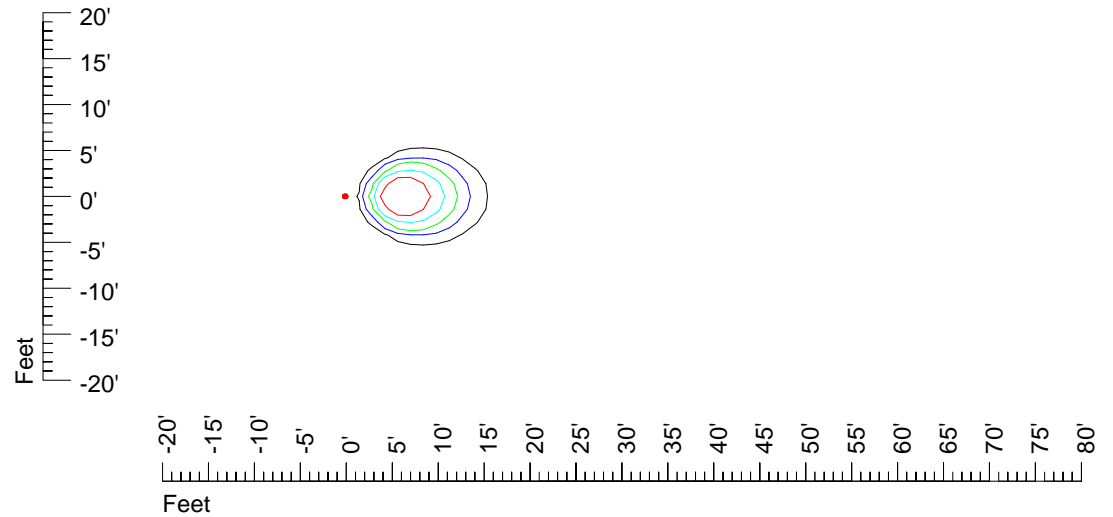

IES Photometric files E449-10

Isoline template 7' mounting height

Isoline values — 0.1 fc — 0.25 fc — 0.5 fc — 1.0 fc — 2.0 fc

Mounting height 7' Tilt 0°

Mounting height 7' Tilt 30°

Mounting height 7' Tilt 15°

Mounting height 7' Tilt 45°

IES Photometric files E449-10

Isoline template 9' mounting height

Isoline values — 0.1 fc — 0.25 fc — 0.5 fc — 1.0 fc — 2.0 fc

IES Photometric files E449-10

Isoline template 11' mounting height

Isoline values — 0.1 fc — 0.25 fc — 0.5 fc — 1.0 fc — 2.0 fc

Mounting height 11' Tilt 0°

Mounting height 11' Tilt 30°

Mounting height 11' Tilt 15°

Mounting height 11' Tilt 45°

IES Photometric files E449-10

Isoline template 15' mounting height

Isoline values — 0.1 fc — 0.25 fc — 0.5 fc — 1.0 fc — 2.0 fc

Mounting height 15' Tilt 0°

Mounting height 15' Tilt 30°

Mounting height 15' Tilt 15°

Mounting height 15' Tilt 45°