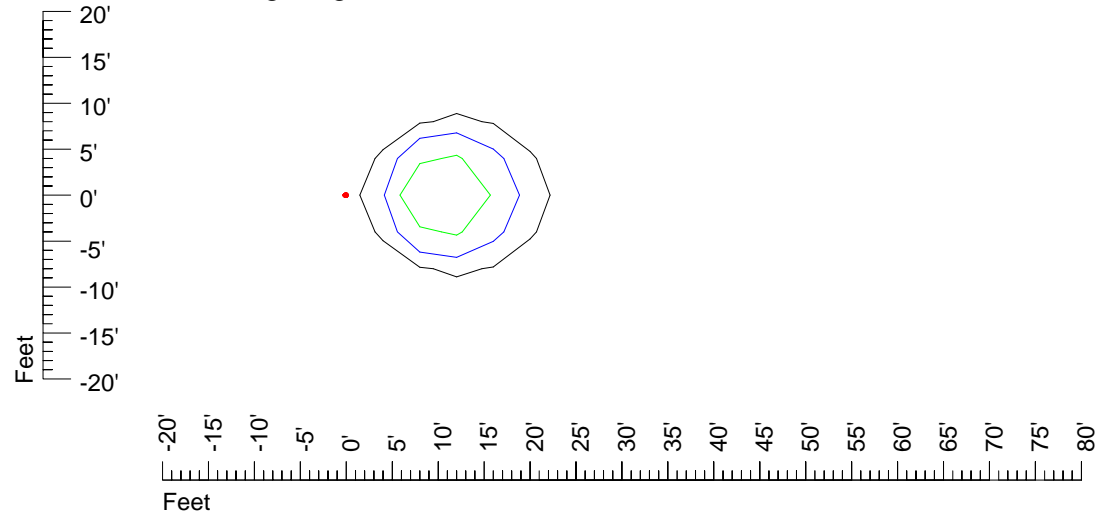

IES Photometric files E449-10

Isoline template 20' mounting height

Isoline values — 0.1 fc — 0.25 fc — 0.5 fc — 1.0 fc — 2.0 fc

Mounting height 20' Tilt 0°

Mounting height 20' Tilt 30°

Mounting height 20' Tilt 15°