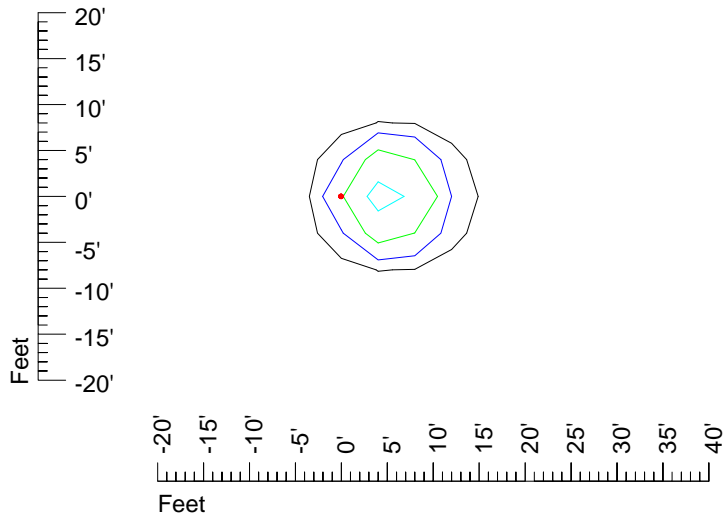

IES Photometric files E449-10

Isoline template 7' mounting height

Isoline values — 0.1 fc — 0.25 fc — 0.5 fc — 1.0 fc — 2.0 fc

Mounting height 7' Tilt 0°

Mounting height 7' Tilt 30°

Mounting height 7' Tilt 15°

Isoline template 15' mounting height

Isoline values — 0.1 fc — 0.25 fc — 0.5 fc — 1.0 fc — 2.0 fc

Mounting height 15' Tilt 0°

Mounting height 15' Tilt 30°

Mounting height 15' Tilt 15°

Mounting height 15' Tilt 45°

IES Photometric files E449-10

Isoline template 20' mounting height

Isoline values — 0.1 fc — 0.25 fc — 0.5 fc — 1.0 fc — 2.0 fc

Mounting height 20' Tilt 0°

Mounting height 20' Tilt 30°

Mounting height 20' Tilt 15°

Mounting height 20' Tilt 45°

IES Photometric files E449-10

Isoline template 25' mounting height

Isoline values — 0.1 fc — 0.25 fc — 0.5 fc — 1.0 fc — 2.0 fc

Mounting height 25' Tilt 0°

Mounting height 25' Tilt 30°