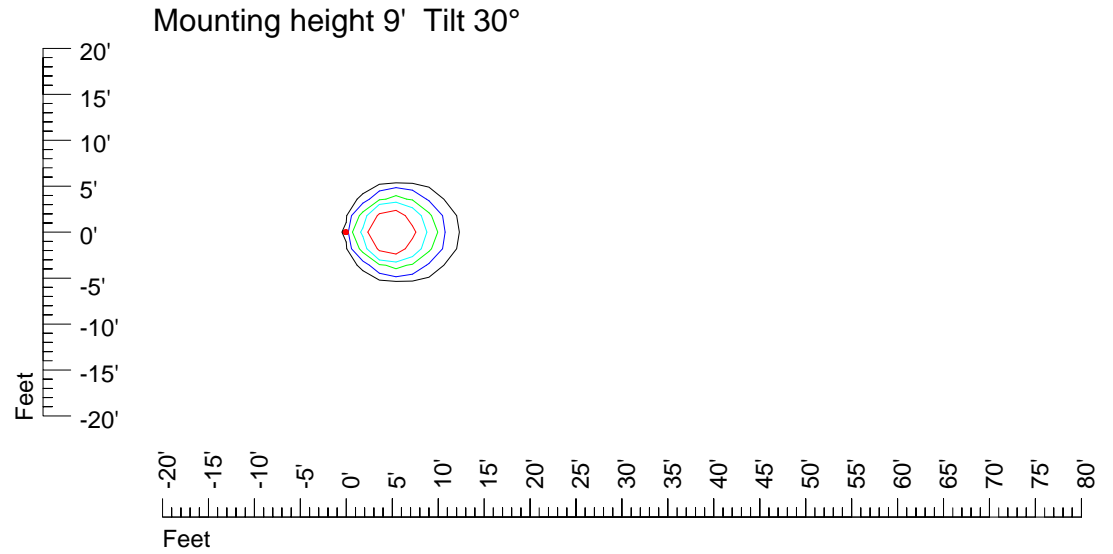

IES Photometric files E449-10

Isoline template 7' mounting height

Isoline values — 0.1 fc — 0.25 fc — 0.5 fc — 1.0 fc — 2.0 fc

Mounting height 7' Tilt 0°

Mounting height 7' Tilt 30°

Mounting height 7' Tilt 15°

Mounting height 7' Tilt 45°

IES Photometric files E449-10

Isoline template 9' mounting height

Isoline values — 0.1 fc — 0.25 fc — 0.5 fc — 1.0 fc — 2.0 fc

IES Photometric files E449-10

Isoline template 11' mounting height

Isoline values — 0.1 fc — 0.25 fc — 0.5 fc — 1.0 fc — 2.0 fc

Mounting height 11' Tilt 0°

Mounting height 11' Tilt 30°

Mounting height 11' Tilt 15°

Mounting height 11' Tilt 45°

IES Photometric files E449-10

Isoline template 15' mounting height

Isoline values — 0.1 fc — 0.25 fc — 0.5 fc — 1.0 fc — 2.0 fc

Mounting height 15' Tilt 0°

Mounting height 15' Tilt 30°

Mounting height 15' Tilt 15°

Mounting height 15' Tilt 45°