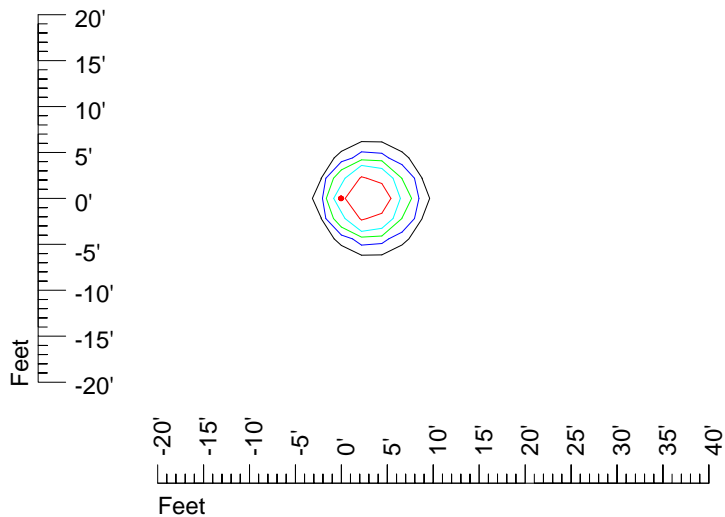

IES Photometric files E449-10

Isoline template 7' mounting height

Isoline values — 0.1 fc — 0.25 fc — 0.5 fc — 1.0 fc — 2.0 fc

Mounting height 7' Tilt 0°

Mounting height 7' Tilt 30°

Mounting height 7' Tilt 15°

Mounting height 7' Tilt 45°

IES Photometric files E449-10

Isoline template 9' mounting height

Isoline values — 0.1 fc — 0.25 fc — 0.5 fc — 1.0 fc — 2.0 fc

IES Photometric files E449-10

Isoline template 11' mounting height

Isoline values — 0.1 fc — 0.25 fc — 0.5 fc — 1.0 fc — 2.0 fc

Mounting height 11' Tilt 0°

Mounting height 11' Tilt 30°

Mounting height 11' Tilt 15°

Mounting height 11' Tilt 45°

IES Photometric files E449-10

Isoline template 15' mounting height

Isoline values — 0.1 fc — 0.25 fc — 0.5 fc — 1.0 fc — 2.0 fc

Mounting height 15' Tilt 0°

Mounting height 15' Tilt 30°

Mounting height 15' Tilt 15°

Mounting height 15' Tilt 45°