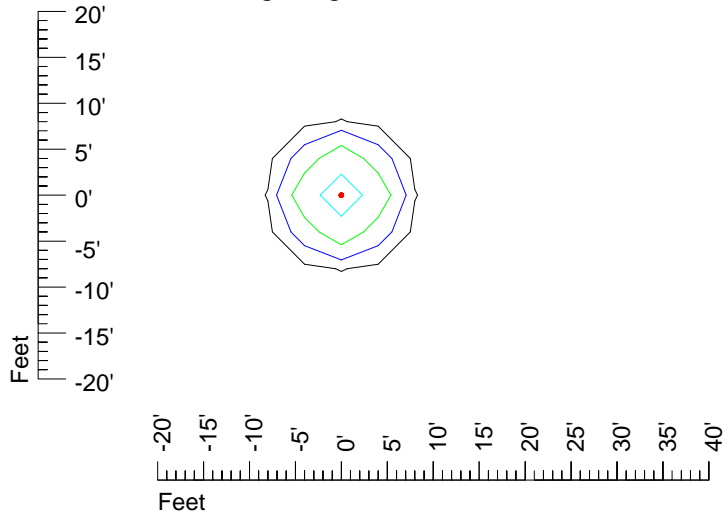

IES Photometric files E449-10

Isoline template 7' mounting height

Isoline values — 0.1 fc — 0.25 fc — 0.5 fc — 1.0 fc — 2.0 fc

Mounting height 7' Tilt 0°

Mounting height 7' Tilt 30°

Mounting height 7' Tilt 15°

Isoline values — 0.1 fc — 0.25 fc — 0.5 fc — 1.0 fc — 2.0 fc

Mounting height 11' Tilt 0°

Mounting height 11' Tilt 30°

Mounting height 11' Tilt 15°

Mounting height 11' Tilt 45°

IES Photometric files E449-10

Isoline template 15' mounting height

Isoline values — 0.1 fc — 0.25 fc — 0.5 fc — 1.0 fc — 2.0 fc

Mounting height 15' Tilt 0°

Mounting height 15' Tilt 30°

Mounting height 15' Tilt 15°

Mounting height 15' Tilt 45°

IES Photometric files E449-10

Isoline template 20' mounting height

Isoline values — 0.1 fc — 0.25 fc — 0.5 fc — 1.0 fc — 2.0 fc

Mounting height 20' Tilt 0°

Mounting height 20' Tilt 30°

Mounting height 20' Tilt 15°