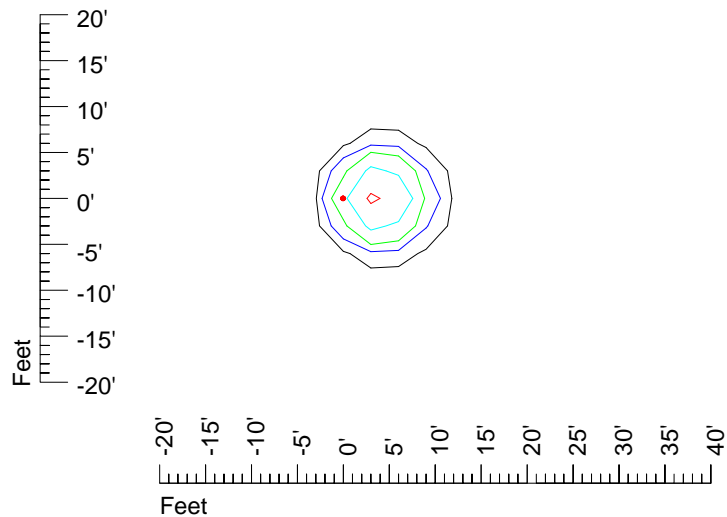

IES Photometric files E449-10

Isoline template 7' mounting height

Isoline values — 0.1 fc — 0.25 fc — 0.5 fc — 1.0 fc — 2.0 fc

Mounting height 7' Tilt 0°

Mounting height 7' Tilt 30°

Mounting height 7' Tilt 15°

Isoline values — 0.1 fc — 0.25 fc — 0.5 fc — 1.0 fc — 2.0 fc

Mounting height 11' Tilt 0°

Mounting height 11' Tilt 30°

Mounting height 11' Tilt 15°

Mounting height 11' Tilt 45°

IES Photometric files E449-10

Isoline template 15' mounting height

Isoline values — 0.1 fc — 0.25 fc — 0.5 fc — 1.0 fc — 2.0 fc

Mounting height 15' Tilt 0°

Mounting height 15' Tilt 30°

Mounting height 15' Tilt 15°

Mounting height 15' Tilt 45°

IES Photometric files E449-10

Isoline template 20' mounting height

Isoline values — 0.1 fc — 0.25 fc — 0.5 fc — 1.0 fc — 2.0 fc

Mounting height 20' Tilt 0°

Mounting height 20' Tilt 30°

Mounting height 20' Tilt 15°