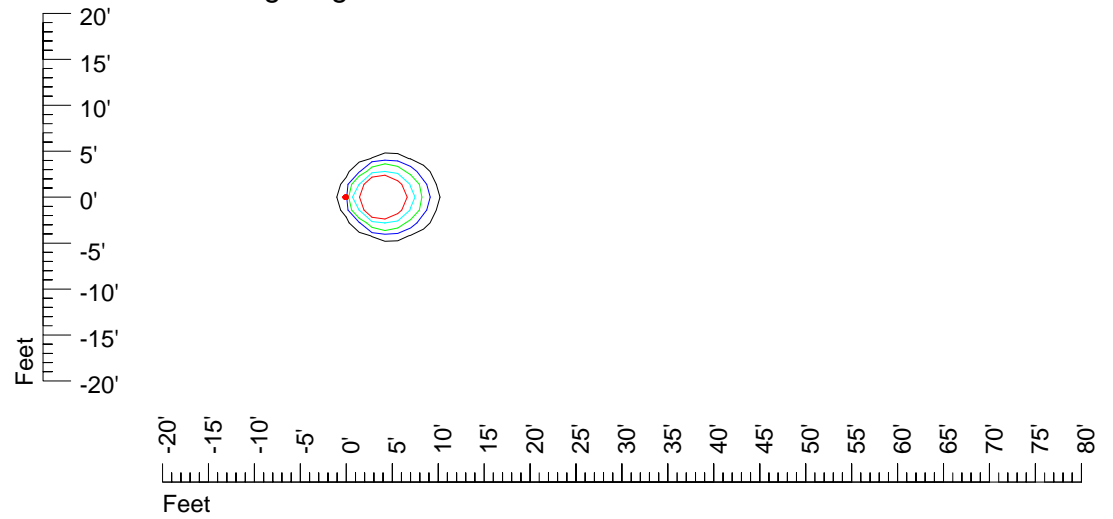

IES Photometric files E449-10

Isoline template 7' mounting height

Isoline values — 0.1 fc — 0.25 fc — 0.5 fc — 1.0 fc — 2.0 fc

Mounting height 7' Tilt 0°

Mounting height 7' Tilt 30°

Mounting height 7' Tilt 15°

Mounting height 7' Tilt 45°

IES Photometric files E449-10

Isoline template 9' mounting height

Isoline values — 0.1 fc — 0.25 fc — 0.5 fc — 1.0 fc — 2.0 fc

IES Photometric files E449-10

Isoline template 11' mounting height

Isoline values — 0.1 fc — 0.25 fc — 0.5 fc — 1.0 fc — 2.0 fc

Mounting height 11' Tilt 0°

Mounting height 11' Tilt 30°

Mounting height 11' Tilt 15°

Mounting height 11' Tilt 45°

IES Photometric files E449-10

Isoline template 15' mounting height

Isoline values — 0.1 fc — 0.25 fc — 0.5 fc — 1.0 fc — 2.0 fc

Mounting height 15' Tilt 0°

Mounting height 15' Tilt 30°

Mounting height 15' Tilt 15°

Mounting height 15' Tilt 45°