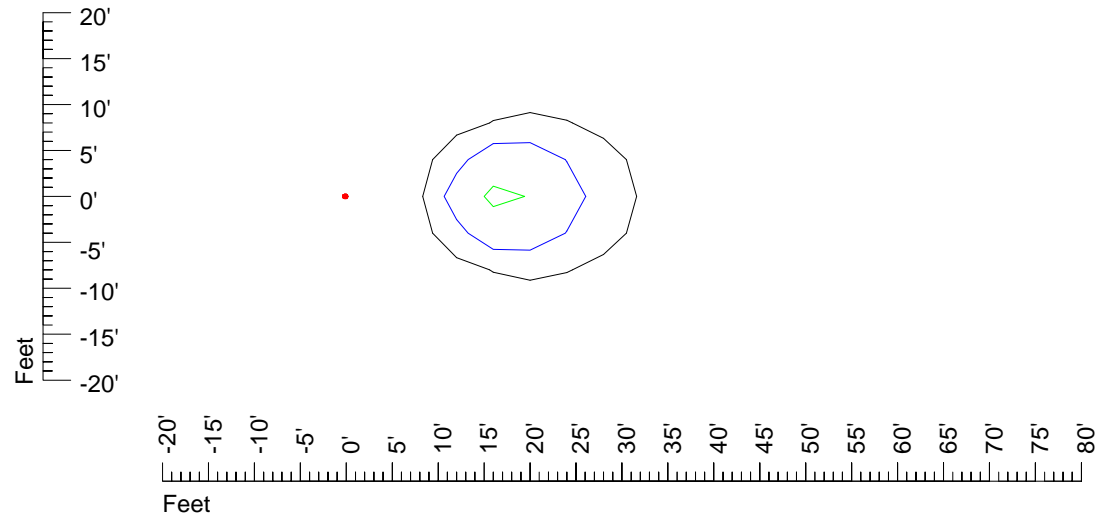

IES Photometric files E449-10

Isoline template 7' mounting height

Isoline values — 0.1 fc — 0.25 fc — 0.5 fc — 1.0 fc — 2.0 fc

Mounting height 7' Tilt 0°

Mounting height 7' Tilt 30°

Mounting height 7' Tilt 15°

Isoline template 15' mounting height

Isoline values — 0.1 fc — 0.25 fc — 0.5 fc — 1.0 fc — 2.0 fc

Mounting height 15' Tilt 0°

Mounting height 15' Tilt 30°

Mounting height 15' Tilt 15°

Mounting height 15' Tilt 45°

IES Photometric files E449-10

Isoline template 20' mounting height

Isoline values — 0.1 fc — 0.25 fc — 0.5 fc — 1.0 fc — 2.0 fc

Mounting height 20' Tilt 0°

Mounting height 20' Tilt 30°

Mounting height 20' Tilt 15°

Mounting height 20' Tilt 45°

IES Photometric files E449-10

Isoline template 25' mounting height

Isoline values — 0.1 fc — 0.25 fc — 0.5 fc — 1.0 fc — 2.0 fc

Mounting height 25' Tilt 0°

Mounting height 25' Tilt 30°