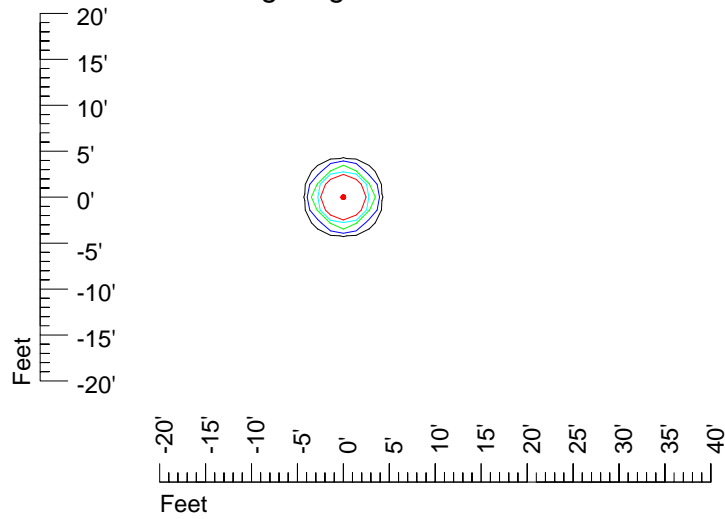

IES Photometric files E449-10

Isoline template 7' mounting height

Isoline values — 0.1 fc — 0.25 fc — 0.5 fc — 1.0 fc — 2.0 fc

Mounting height 7' Tilt 0°

Mounting height 7' Tilt 30°

Mounting height 7' Tilt 15°

Mounting height 7' Tilt 45°

IES Photometric files E449-10

Isoline template 9' mounting height

Isoline values — 0.1 fc — 0.25 fc — 0.5 fc — 1.0 fc — 2.0 fc

IES Photometric files E449-10

Isoline template 11' mounting height

Isoline values — 0.1 fc — 0.25 fc — 0.5 fc — 1.0 fc — 2.0 fc

Mounting height 11' Tilt 0°

Mounting height 11' Tilt 30°

Mounting height 11' Tilt 15°

Mounting height 11' Tilt 45°

IES Photometric files E449-10

IES Photometric files E449-10

Isoline template 20' mounting height

Isoline values — 0.1 fc — 0.25 fc — 0.5 fc — 1.0 fc — 2.0 fc

Mounting height 20' Tilt 0°

Mounting height 20' Tilt 30°

Mounting height 20' Tilt 15°