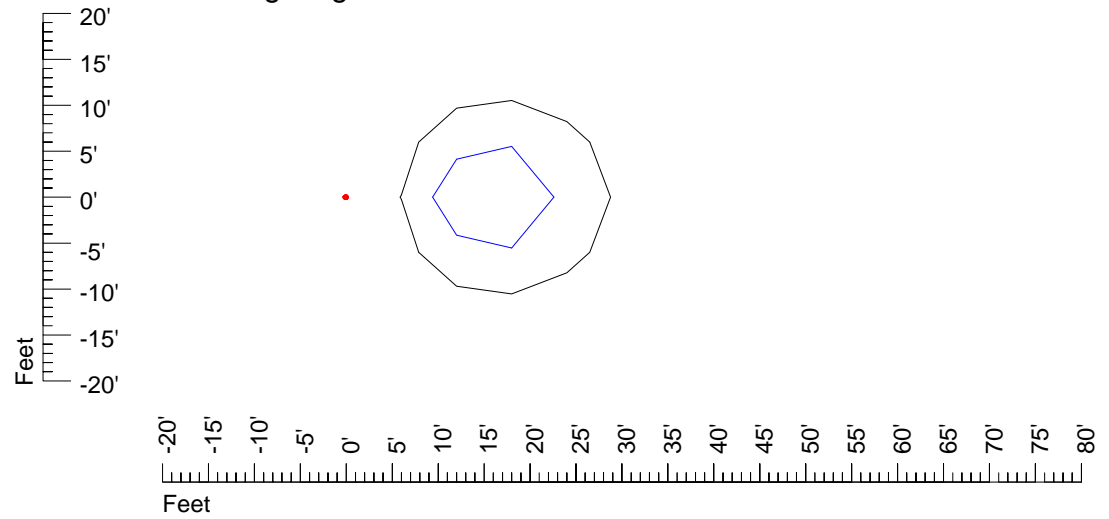

Mounting height 30' Tilt 30°