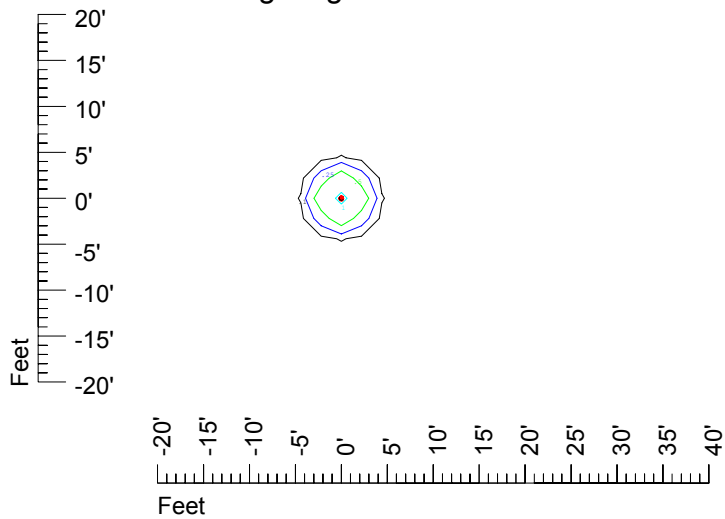

IES Photometric files C9719

Isoline template 7' mounting height

Isoline values — 0.1 fc — 0.25 fc — 0.5 fc — 1.0 fc — 2.0 fc

Mounting height 7' Tilt 0°

Mounting height 7' Tilt 30°

Mounting height 7' Tilt 15°

Mounting height 7' Tilt 45°

IES Photometric files C9719

Isoline template 9' mounting height

Isoline values — 0.1 fc — 0.25 fc — 0.5 fc — 1.0 fc — 2.0 fc

Mounting height 9' Tilt 0°

Mounting height 9' Tilt 30°

Mounting height 9' Tilt 15°

Mounting height 9' Tilt 45°

IES Photometric files C9719

Isoline template 11' mounting height

Isoline values — 0.1 fc — 0.25 fc — 0.5 fc — 1.0 fc — 2.0 fc

Mounting height 11' Tilt 0°

Mounting height 11' Tilt 30°

Mounting height 11' Tilt 15°

Mounting height 11' Tilt 45°

IES Photometric files C9719

Isoline template 15' mounting height

Isoline values — 0.1 fc — 0.25 fc — 0.5 fc — 1.0 fc — 2.0 fc