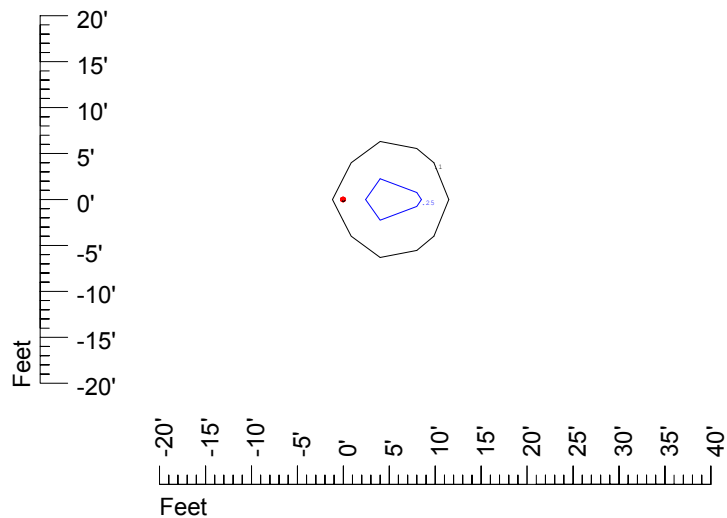

IES Photometric files C9719

Isoline template 7' mounting height

Isoline values — 0.1 fc — 0.25 fc — 0.5 fc — 1.0 fc — 2.0 fc

Mounting height 7' Tilt 0°

Mounting height 7' Tilt 30°

Mounting height 7' Tilt 15°

Mounting height 11' Tilt 30°

Mounting height 11' Tilt 15°

Mounting height 11' Tilt 45°

IES Photometric files C9719

Isoline template 15' mounting height

Isoline values — 0.1 fc — 0.25 fc — 0.5 fc — 1.0 fc — 2.0 fc

Mounting height 15' Tilt 0°

Mounting height 15' Tilt 30°

Mounting height 15' Tilt 15°

Mounting height 15' Tilt 45°

IES Photometric files C9719

Isoline template 20' mounting height

Isoline values — 0.1 fc — 0.25 fc — 0.5 fc — 1.0 fc — 2.0 fc

Mounting height 20' Tilt 0°

Mounting height 20' Tilt 30°

Mounting height 20' Tilt 15°

Mounting height 20' Tilt 45°