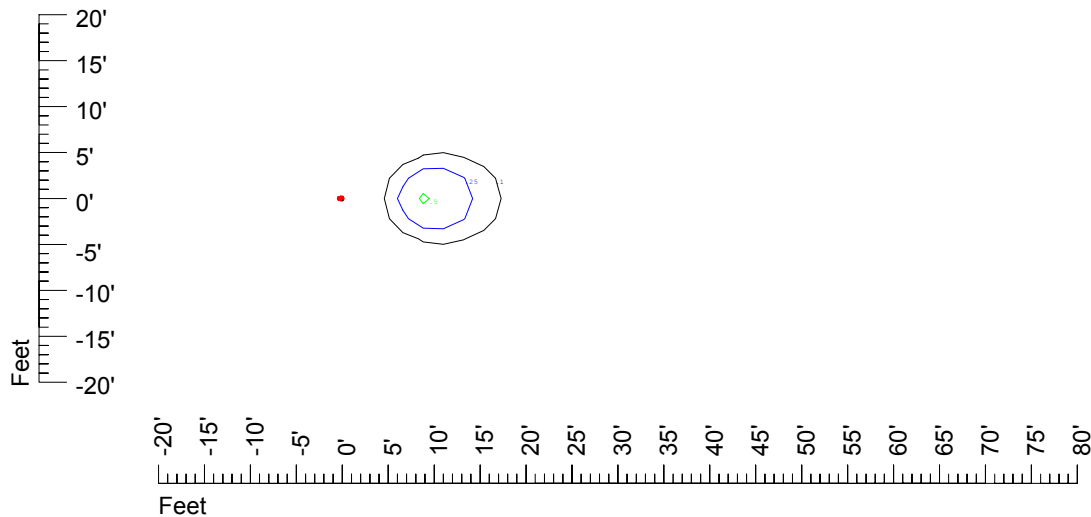

Mounting height 9' Tilt 15°

Mounting height 9' Tilt 45°

IES Photometric files C9719

Isoline template 11' mounting height

Isoline values — 0.1 fc — 0.25 fc — 0.5 fc — 1.0 fc — 2.0 fc

Mounting height 11' Tilt 0°

Mounting height 11' Tilt 30°

Mounting height 11' Tilt 15°

Mounting height 11' Tilt 45°

IES Photometric files C9719

Isoline template 15' mounting height

Isoline values — 0.1 fc — 0.25 fc — 0.5 fc — 1.0 fc — 2.0 fc