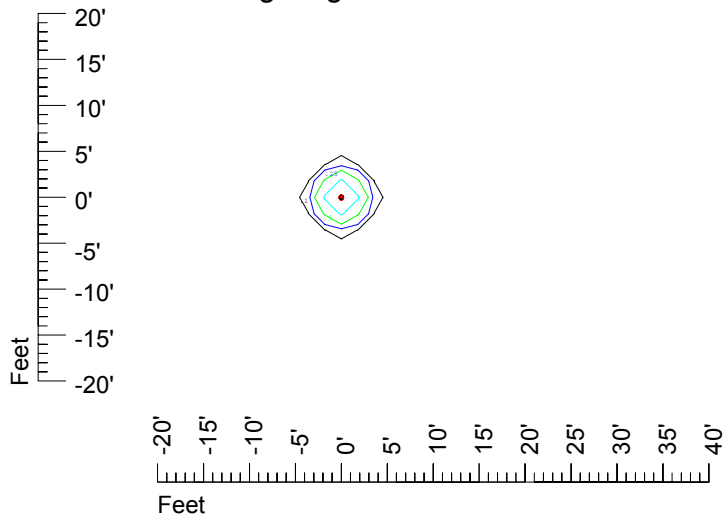

IES Photometric files C9719

Isoline template 7' mounting height

Isoline values — 0.1 fc — 0.25 fc — 0.5 fc — 1.0 fc — 2.0 fc

Mounting height 7' Tilt 0°

Mounting height 7' Tilt 30°

Mounting height 7' Tilt 15°

Mounting height 7' Tilt 45°

IES Photometric files C9719

Isoline template 9' mounting height

Isoline values — 0.1 fc — 0.25 fc — 0.5 fc — 1.0 fc — 2.0 fc

Mounting height 9' Tilt 0°

Mounting height 9' Tilt 30°

Mounting height 9' Tilt 15°

Mounting height 9' Tilt 45°

IES Photometric files C9719

Isoline template 11' mounting height

Isoline values — 0.1 fc — 0.25 fc — 0.5 fc — 1.0 fc — 2.0 fc

Mounting height 11' Tilt 0°

Mounting height 20' Tilt 0°

Mounting height 20' Tilt 30°

Mounting height 20' Tilt 15°

Mounting height 20' Tilt 45°