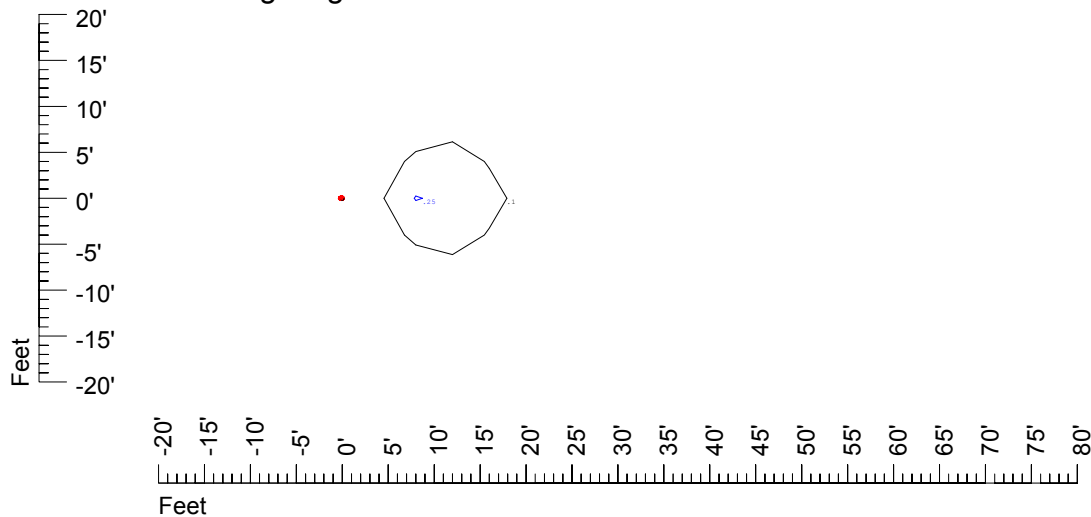

Mounting height 11' Tilt 30°

Mounting height 11' Tilt 15°

Mounting height 11' Tilt 45°

IES Photometric files C9719

Isoline template 15' mounting height

Isoline values — 0.1 fc — 0.25 fc — 0.5 fc — 1.0 fc — 2.0 fc

Mounting height 15' Tilt 0°

Mounting height 15' Tilt 30°

Mounting height 15' Tilt 15°

Mounting height 15' Tilt 45°

IES Photometric files C9719

Isoline template 20' mounting height

Isoline values — 0.1 fc — 0.25 fc — 0.5 fc — 1.0 fc — 2.0 fc

Mounting height 20' Tilt 0°

Mounting height 20' Tilt 30°

Mounting height 20' Tilt 15°

Mounting height 20' Tilt 45°