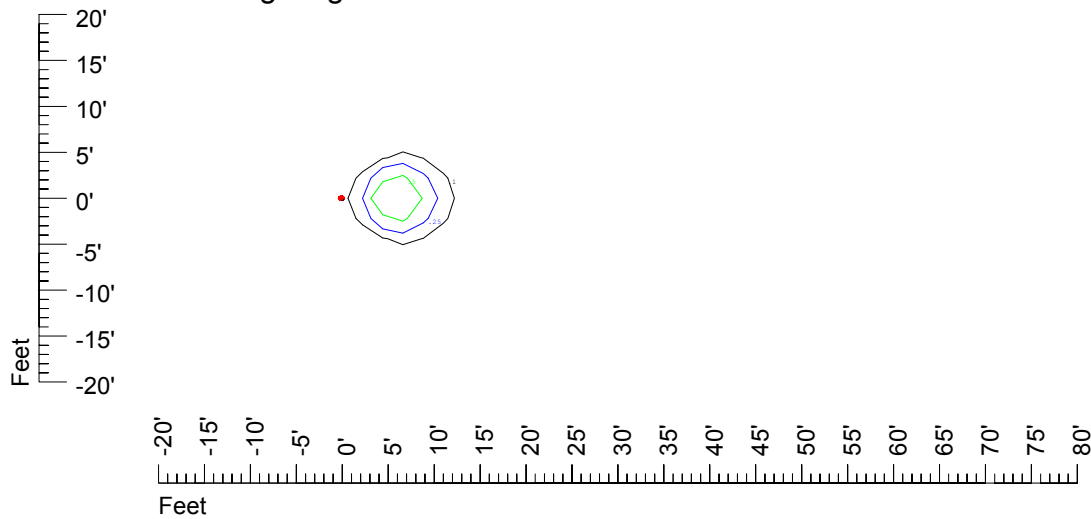

IES Photometric files C9719

Isoline template 7' mounting height

Isoline values — 0.1 fc — 0.25 fc — 0.5 fc — 1.0 fc — 2.0 fc

Mounting height 7' Tilt 0°

Mounting height 7' Tilt 30°

Mounting height 7' Tilt 15°

Mounting height 7' Tilt 45°

IES Photometric files C9719

Isoline template 9' mounting height

Isoline values — 0.1 fc — 0.25 fc — 0.5 fc — 1.0 fc — 2.0 fc

Mounting height 9' Tilt 0°

Mounting height 9' Tilt 30°

Mounting height 9' Tilt 15°

Mounting height 9' Tilt 45°

IES Photometric files C9719

Isoline template 11' mounting height

Isoline values — 0.1 fc — 0.25 fc — 0.5 fc — 1.0 fc — 2.0 fc

Mounting height 11' Tilt 0°

Mounting height 11' Tilt 30°

Mounting height 11' Tilt 15°

Mounting height 11' Tilt 45°

IES Photometric files C9719

Isoline template 15' mounting height

Isoline values — 0.1 fc — 0.25 fc — 0.5 fc — 1.0 fc — 2.0 fc