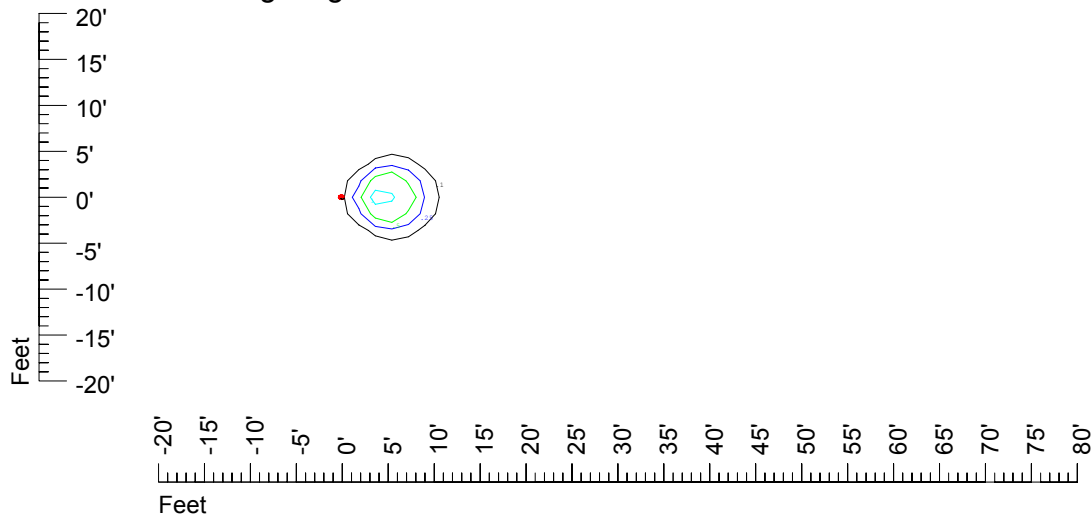

IES Photometric files C9719

Isoline template 7' mounting height

Isoline values — 0.1 fc — 0.25 fc — 0.5 fc — 1.0 fc — 2.0 fc

Mounting height 7' Tilt 0°

Mounting height 7' Tilt 30°

Mounting height 7' Tilt 15°

Mounting height 7' Tilt 45°

IES Photometric files C9719

Isoline template 9' mounting height

Isoline values — 0.1 fc — 0.25 fc — 0.5 fc — 1.0 fc — 2.0 fc

Mounting height 9' Tilt 0°

Mounting height 9' Tilt 30°

Mounting height 9' Tilt 15°

Mounting height 9' Tilt 45°

IES Photometric files C9719

Isoline template 11' mounting height

Isoline values — 0.1 fc — 0.25 fc — 0.5 fc — 1.0 fc — 2.0 fc

Mounting height 11' Tilt 0°

Mounting height 20' Tilt 0°

Mounting height 20' Tilt 30°

Mounting height 20' Tilt 15°

Mounting height 20' Tilt 45°