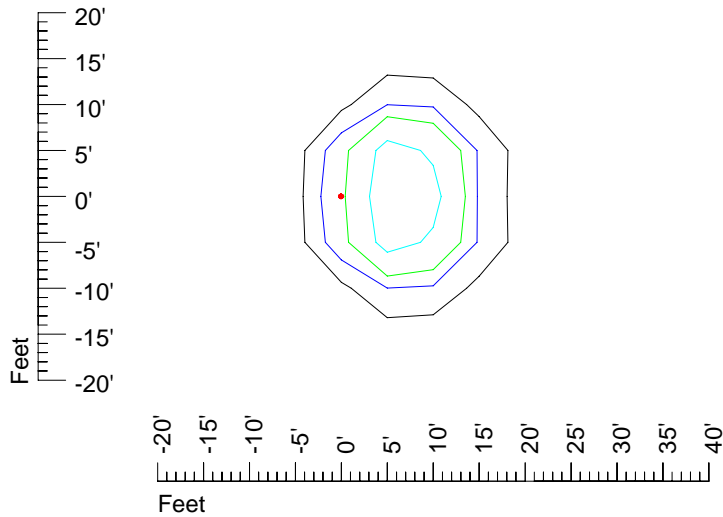

Mounting height 11' Tilt 30°

Mounting height 11' Tilt 15°

Mounting height 11' Tilt 45°

IES Photometric files 50PAR36WFL

Isoline template 15' mounting height

Isoline values — 0.1 fc — 0.25 fc — 0.5 fc — 1.0 fc — 2.0 fc

Mounting height 15' Tilt 0°

Mounting height 15' Tilt 30°

Mounting height 15' Tilt 15°

Mounting height 15' Tilt 45°

IES Photometric files 50PAR36WFL

Isoline template 20' mounting height

Isoline values — 0.1 fc — 0.25 fc — 0.5 fc — 1.0 fc — 2.0 fc

Mounting height 20' Tilt 0°

Mounting height 20' Tilt 30°

Mounting height 20' Tilt 15°

Mounting height 20' Tilt 45°

IES Photometric files 50PAR36WFL

Isoline template 25' mounting height

Isoline values — 0.1 fc — 0.25 fc — 0.5 fc — 1.0 fc — 2.0 fc

Mounting height 25' Tilt 0°

Mounting height 25' Tilt 30°

Mounting height 25' Tilt 15°

Mounting height 25' Tilt 45°

IES Photometric files 50PAR36WFL

Isoline template 30' mounting height

Isoline values — 0.1 fc — 0.25 fc — 0.5 fc — 1.0 fc — 2.0 fc