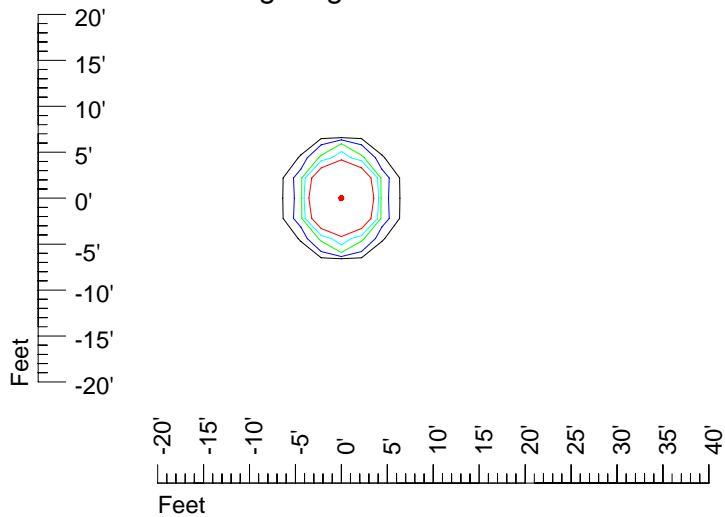

IES Photometric files 50PAR36WFL

Isoline template 7' mounting height

Isoline values — 0.1 fc — 0.25 fc — 0.5 fc — 1.0 fc — 2.0 fc

Mounting height 7' Tilt 0°

Mounting height 7' Tilt 30°

Mounting height 7' Tilt 15°

Mounting height 7' Tilt 45°

IES Photometric files 50PAR36WFL

Isoline template 9' mounting height

Isoline values — 0.1 fc — 0.25 fc — 0.5 fc — 1.0 fc — 2.0 fc

Mounting height 9' Tilt 0°

Mounting height 9' Tilt 30°

Mounting height 9' Tilt 15°

Mounting height 9' Tilt 45°

IES Photometric files 50PAR36WFL

Isoline template 11' mounting height

Isoline values — 0.1 fc — 0.25 fc — 0.5 fc — 1.0 fc — 2.0 fc

Mounting height 11' Tilt 0°

Mounting height 11' Tilt 30°

Mounting height 11' Tilt 15°

Mounting height 11' Tilt 45°

IES Photometric files 50PAR36WFL

Isoline template 15' mounting height

Isoline values — 0.1 fc — 0.25 fc — 0.5 fc — 1.0 fc — 2.0 fc