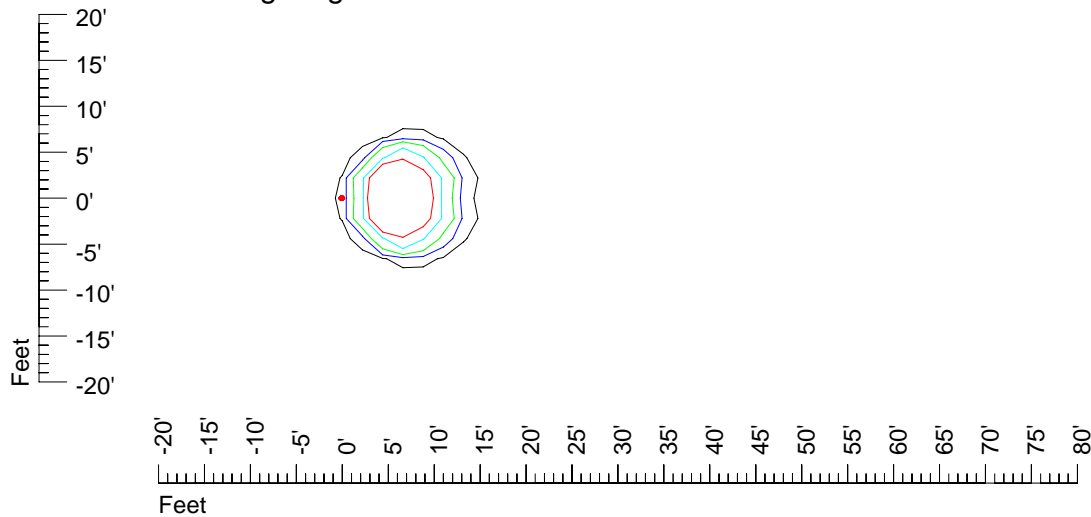

Mounting height 11' Tilt 30°