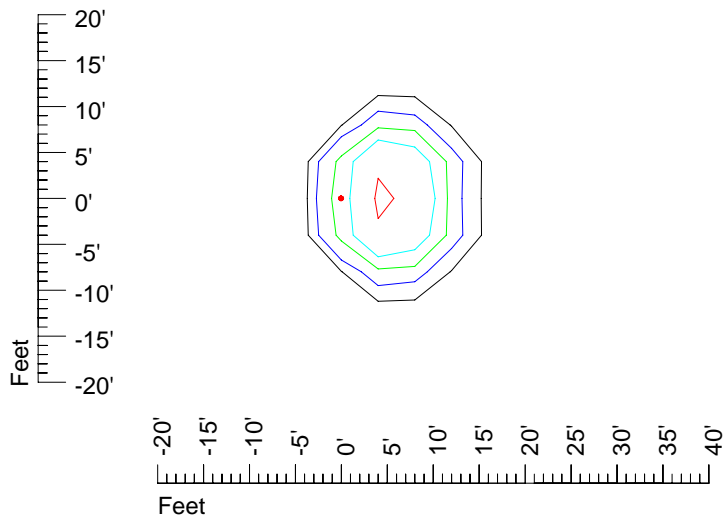

Mounting height 11' Tilt 30°

Mounting height 11' Tilt 15°

Mounting height 11' Tilt 45°

IES Photometric files 50PAR36WFL

Isoline template 15' mounting height

Isoline values — 0.1 fc — 0.25 fc — 0.5 fc — 1.0 fc — 2.0 fc

Mounting height 15' Tilt 0°

Mounting height 15' Tilt 30°

Mounting height 15' Tilt 15°

Mounting height 15' Tilt 45°

IES Photometric files 50PAR36WFL

Isoline template 20' mounting height

Isoline values — 0.1 fc — 0.25 fc — 0.5 fc — 1.0 fc — 2.0 fc

Mounting height 20' Tilt 0°

Mounting height 20' Tilt 30°

Mounting height 20' Tilt 15°

Mounting height 20' Tilt 45°

IES Photometric files 50PAR36WFL

Isoline template 25' mounting height

Isoline values — 0.1 fc — 0.25 fc — 0.5 fc — 1.0 fc — 2.0 fc