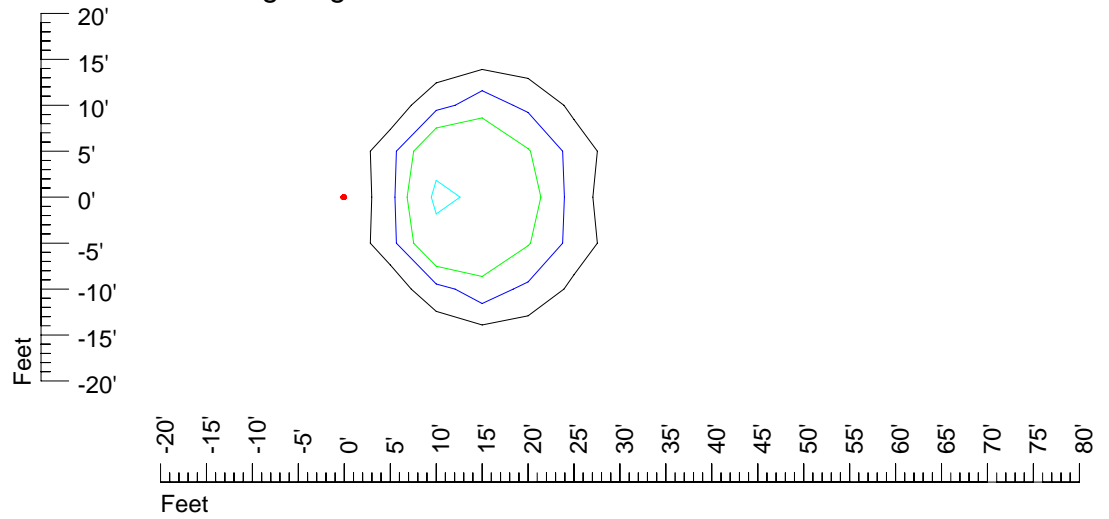

Mounting height 15' Tilt 0°

Mounting height 15' Tilt 30°

Mounting height 15' Tilt 15°

Mounting height 15' Tilt 45°

IES Photometric files 50PAR36WFL

Isoline template 20' mounting height

Isoline values — 0.1 fc — 0.25 fc — 0.5 fc — 1.0 fc — 2.0 fc

Mounting height 20' Tilt 0°

Mounting height 20' Tilt 30°

Mounting height 20' Tilt 15°

Mounting height 20' Tilt 45°

IES Photometric files 50PAR36WFL

Isoline template 25' mounting height

Isoline values — 0.1 fc — 0.25 fc — 0.5 fc — 1.0 fc — 2.0 fc

Mounting height 25' Tilt 0°

Mounting height 25' Tilt 30°

Mounting height 25' Tilt 15°

Mounting height 25' Tilt 45°

IES Photometric files 50PAR36WFL

Isoline template 30' mounting height

Isoline values — 0.1 fc — 0.25 fc — 0.5 fc — 1.0 fc — 2.0 fc