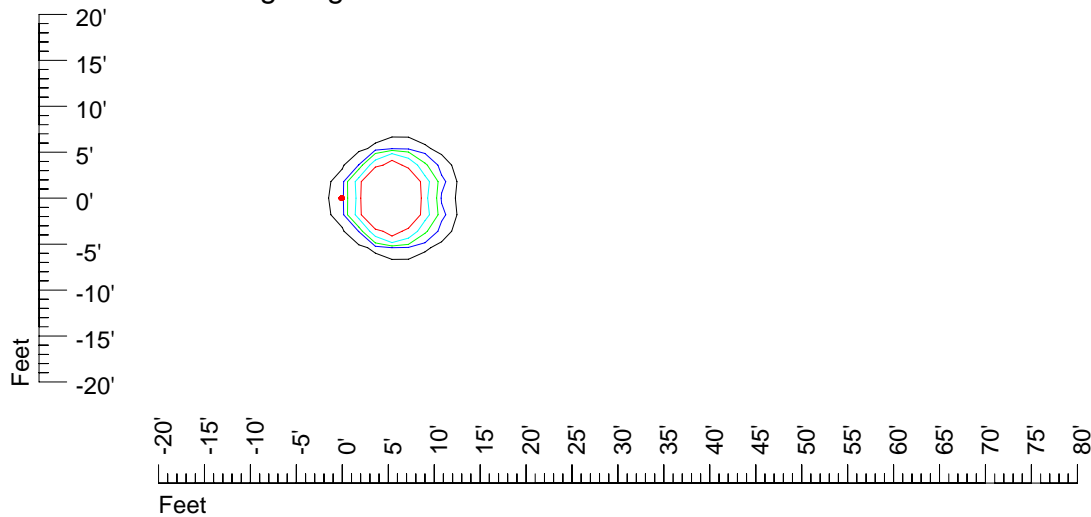

IES Photometric files 50PAR36WFL

Isoline template 7' mounting height

Isoline values — 0.1 fc — 0.25 fc — 0.5 fc — 1.0 fc — 2.0 fc

Mounting height 7' Tilt 0°

Mounting height 7' Tilt 30°

Mounting height 7' Tilt 15°

Mounting height 7' Tilt 45°

IES Photometric files 50PAR36WFL

Isoline template 9' mounting height

Isoline values — 0.1 fc — 0.25 fc — 0.5 fc — 1.0 fc — 2.0 fc

Mounting height 9' Tilt 0°

Mounting height 9' Tilt 30°