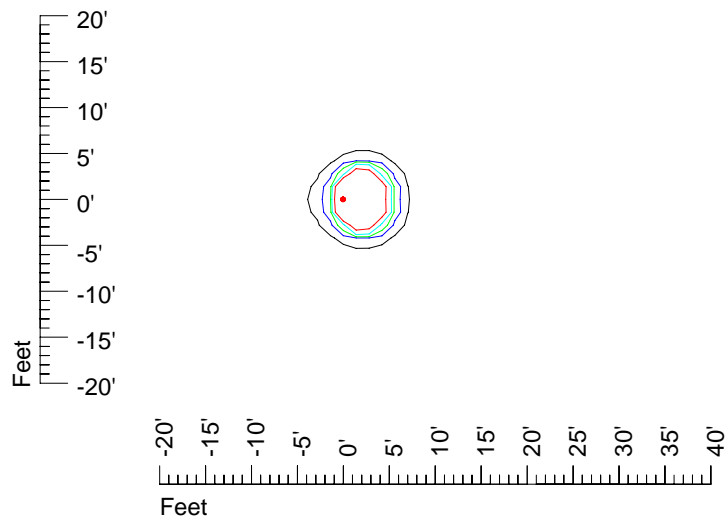

IES Photometric files 50PAR36WFL

Isoline template 7' mounting height

Isoline values — 0.1 fc — 0.25 fc — 0.5 fc — 1.0 fc — 2.0 fc

Mounting height 7' Tilt 0°

Mounting height 7' Tilt 30°

Mounting height 7' Tilt 15°

Mounting height 7' Tilt 45°

IES Photometric files 50PAR36WFL

Isoline template 9' mounting height

Isoline values — 0.1 fc — 0.25 fc — 0.5 fc — 1.0 fc — 2.0 fc

Mounting height 9' Tilt 0°

Mounting height 9' Tilt 30°

Mounting height 9' Tilt 15°

Mounting height 9' Tilt 45°

IES Photometric files 50PAR36WFL

Isoline template 11' mounting height

Isoline values — 0.1 fc — 0.25 fc — 0.5 fc — 1.0 fc — 2.0 fc

Mounting height 11' Tilt 0°

Mounting height 20' Tilt 0°

Mounting height 20' Tilt 30°

Mounting height 20' Tilt 15°

Mounting height 20' Tilt 45°

IES Photometric files 50PAR36WFL

Isoline template 25' mounting height

Isoline values — 0.1 fc — 0.25 fc — 0.5 fc — 1.0 fc — 2.0 fc