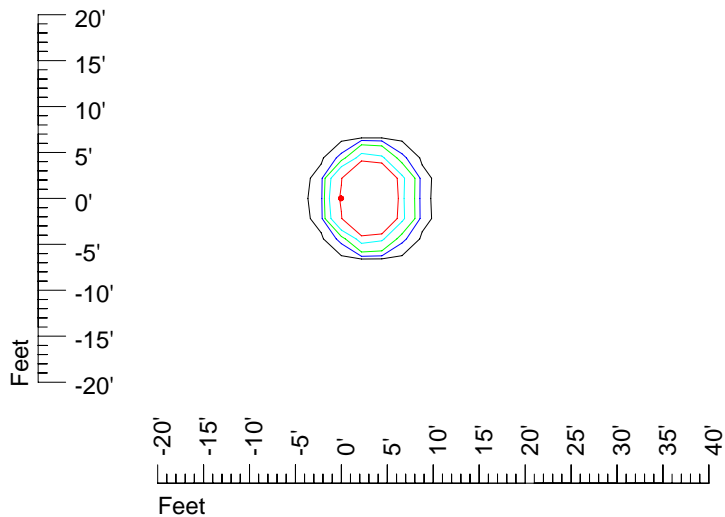

IES Photometric files 50PAR36WFL

Isoline template 7' mounting height

Isoline values — 0.1 fc — 0.25 fc — 0.5 fc — 1.0 fc — 2.0 fc

Mounting height 7' Tilt 0°

Mounting height 7' Tilt 30°

Mounting height 7' Tilt 15°

Mounting height 7' Tilt 45°

IES Photometric files 50PAR36WFL

Isoline template 9' mounting height

Isoline values — 0.1 fc — 0.25 fc — 0.5 fc — 1.0 fc — 2.0 fc

Mounting height 9' Tilt 0°

Mounting height 9' Tilt 30°

Mounting height 9' Tilt 15°

Mounting height 9' Tilt 45°

IES Photometric files 50PAR36WFL

Isoline template 11' mounting height

Isoline values — 0.1 fc — 0.25 fc — 0.5 fc — 1.0 fc — 2.0 fc

Mounting height 11' Tilt 0°

Mounting height 11' Tilt 30°

Mounting height 11' Tilt 15°

Mounting height 11' Tilt 45°

IES Photometric files 50PAR36WFL

Isoline template 15' mounting height

Isoline values — 0.1 fc — 0.25 fc — 0.5 fc — 1.0 fc — 2.0 fc