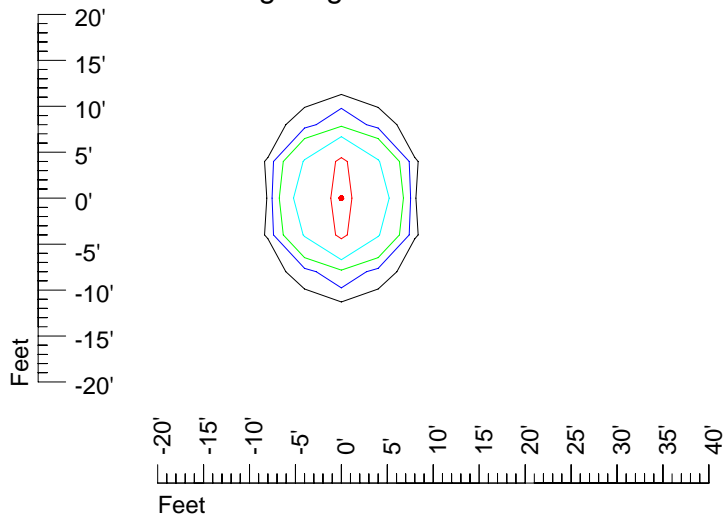

Mounting height 11' Tilt 30°

Mounting height 11' Tilt 15°

Mounting height 11' Tilt 45°

IES Photometric files 50PAR36WFL

Isoline template 15' mounting height

Isoline values — 0.1 fc — 0.25 fc — 0.5 fc — 1.0 fc — 2.0 fc

Mounting height 15' Tilt 0°

Mounting height 15' Tilt 30°

Mounting height 15' Tilt 15°

Mounting height 15' Tilt 45°

IES Photometric files 50PAR36WFL

Isoline template 20' mounting height

Isoline values — 0.1 fc — 0.25 fc — 0.5 fc — 1.0 fc — 2.0 fc

Mounting height 20' Tilt 0°

Mounting height 20' Tilt 30°

Mounting height 20' Tilt 15°

Mounting height 20' Tilt 45°

IES Photometric files 50PAR36WFL

Isoline template 25' mounting height

Isoline values — 0.1 fc — 0.25 fc — 0.5 fc — 1.0 fc — 2.0 fc