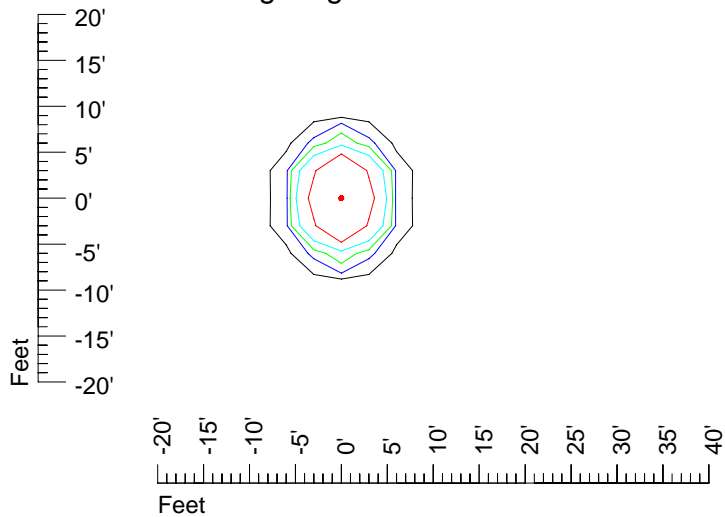

IES Photometric files 50PAR36WFL

Isoline template 15' mounting height

Isoline values — 0.1 fc — 0.25 fc — 0.5 fc — 1.0 fc — 2.0 fc

Mounting height 15' Tilt 0°