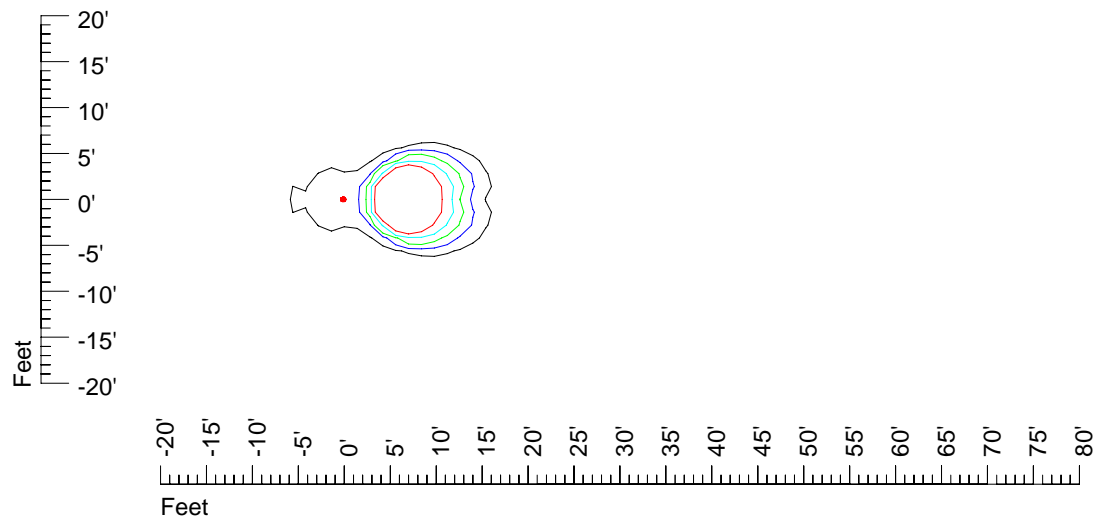

IES Photometric files 50PAR36WFL

Isoline template 7' mounting height

Isoline values — 0.1 fc — 0.25 fc — 0.5 fc — 1.0 fc — 2.0 fc

Mounting height 7' Tilt 0°

Mounting height 7' Tilt 30°

Mounting height 7' Tilt 15°

Mounting height 7' Tilt 45°

IES Photometric files 50PAR36WFL

Isoline template 9' mounting height

Isoline values — 0.1 fc — 0.25 fc — 0.5 fc — 1.0 fc — 2.0 fc

Mounting height 9' Tilt 0°

Mounting height 9' Tilt 30°