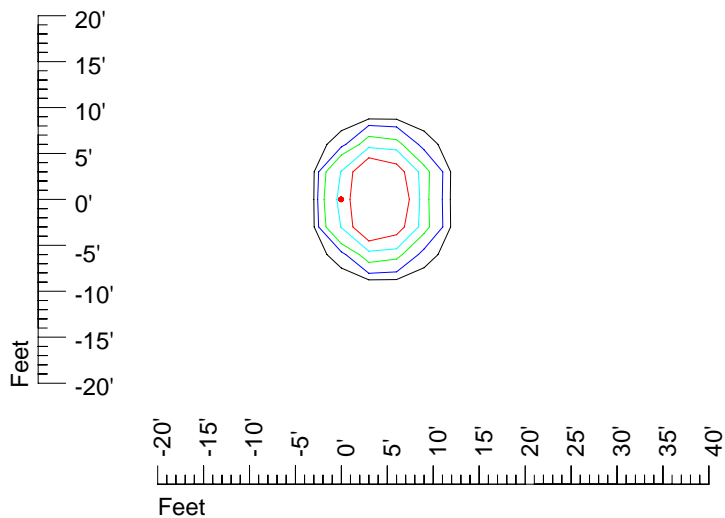

IES Photometric files 50PAR36WFL

Isoline template 7' mounting height

Isoline values — 0.1 fc — 0.25 fc — 0.5 fc — 1.0 fc — 2.0 fc

Mounting height 7' Tilt 0°

Mounting height 7' Tilt 30°

Mounting height 7' Tilt 15°

Mounting height 9' Tilt 15°

Mounting height 9' Tilt 45°

IES Photometric files 50PAR36WFL

Isoline template 11' mounting height

Isoline values — 0.1 fc — 0.25 fc — 0.5 fc — 1.0 fc — 2.0 fc

Mounting height 11' Tilt 0°

Mounting height 11' Tilt 30°

Mounting height 11' Tilt 15°

Mounting height 11' Tilt 45°

IES Photometric files 50PAR36WFL

Isoline template 15' mounting height

Isoline values — 0.1 fc — 0.25 fc — 0.5 fc — 1.0 fc — 2.0 fc

Mounting height 15' Tilt 0°

Mounting height 15' Tilt 30°

Mounting height 15' Tilt 15°

Mounting height 15' Tilt 45°

IES Photometric files 50PAR36WFL

Isoline template 20' mounting height

Isoline values — 0.1 fc — 0.25 fc — 0.5 fc — 1.0 fc — 2.0 fc