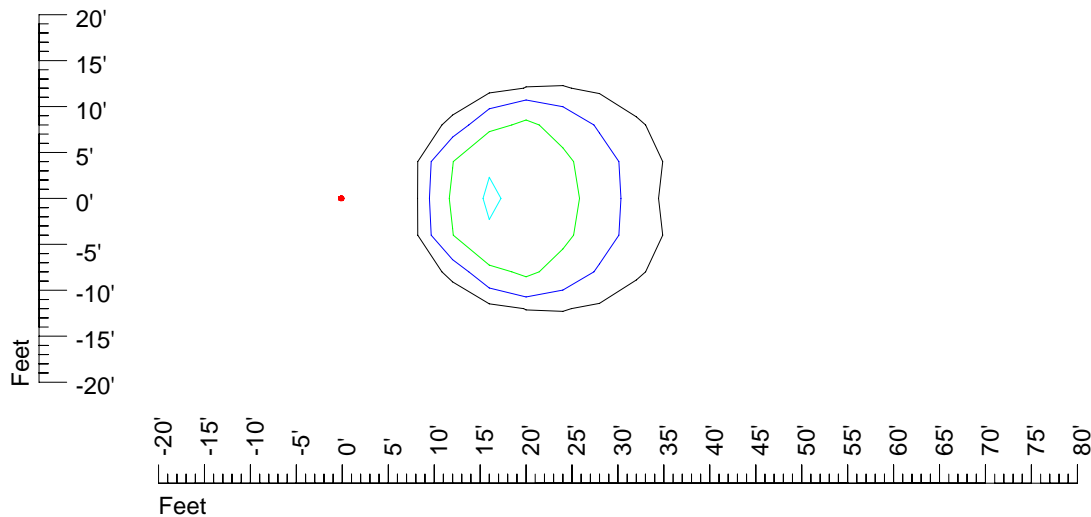

Mounting height 15' Tilt 0°

Mounting height 15' Tilt 30°

Mounting height 15' Tilt 15°

Mounting height 15' Tilt 45°

IES Photometric files 50PAR36WFL

Isoline template 20' mounting height

Isoline values — 0.1 fc — 0.25 fc — 0.5 fc — 1.0 fc — 2.0 fc

Mounting height 20' Tilt 0°

Mounting height 20' Tilt 30°

Mounting height 20' Tilt 15°

Mounting height 20' Tilt 45°

IES Photometric files 50PAR36WFL

Isoline template 25' mounting height

Isoline values — 0.1 fc — 0.25 fc — 0.5 fc — 1.0 fc — 2.0 fc

Mounting height 25' Tilt 0°

Mounting height 25' Tilt 30°

Mounting height 25' Tilt 15°

Mounting height 25' Tilt 45°

IES Photometric files 50PAR36WFL

Isoline template 30' mounting height

Isoline values — 0.1 fc — 0.25 fc — 0.5 fc — 1.0 fc — 2.0 fc