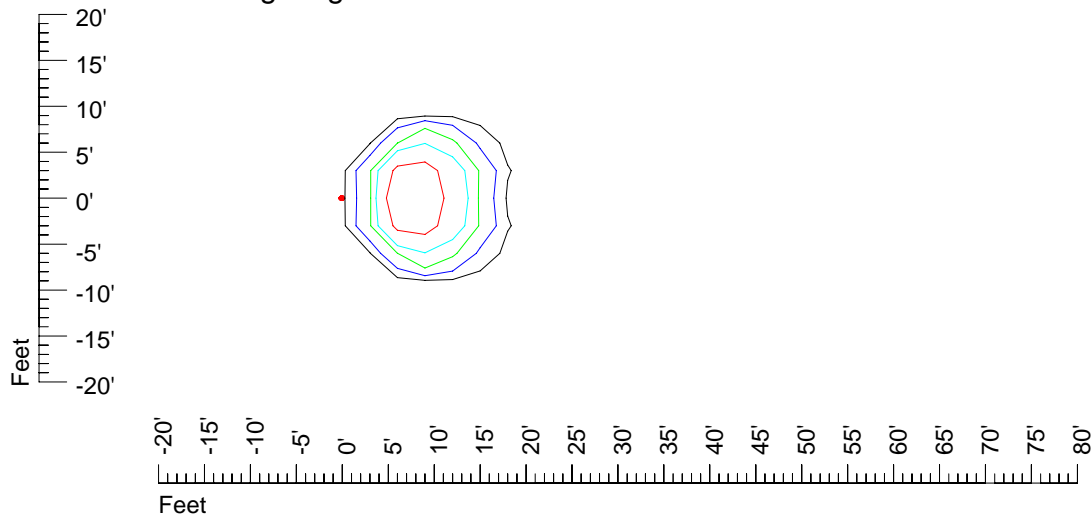

Mounting height 15' Tilt 30°