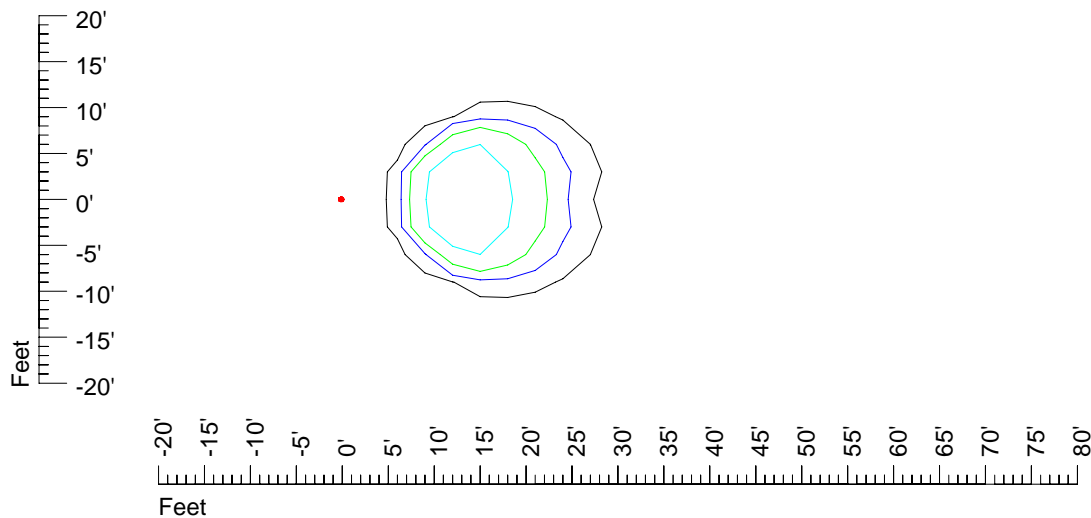

Mounting height 11' Tilt 30°

Mounting height 11' Tilt 15°

Mounting height 11' Tilt 45°

IES Photometric files 50PAR36WFL

Isoline template 15' mounting height

Isoline values — 0.1 fc — 0.25 fc — 0.5 fc — 1.0 fc — 2.0 fc

Mounting height 15' Tilt 0°

Mounting height 15' Tilt 30°

Mounting height 15' Tilt 15°

Mounting height 15' Tilt 45°

IES Photometric files 50PAR36WFL

Isoline template 20' mounting height

Isoline values — 0.1 fc — 0.25 fc — 0.5 fc — 1.0 fc — 2.0 fc

Mounting height 20' Tilt 0°

Mounting height 20' Tilt 30°

Mounting height 20' Tilt 15°

Mounting height 20' Tilt 45°

IES Photometric files 50PAR36WFL

Isoline template 25' mounting height

Isoline values — 0.1 fc — 0.25 fc — 0.5 fc — 1.0 fc — 2.0 fc