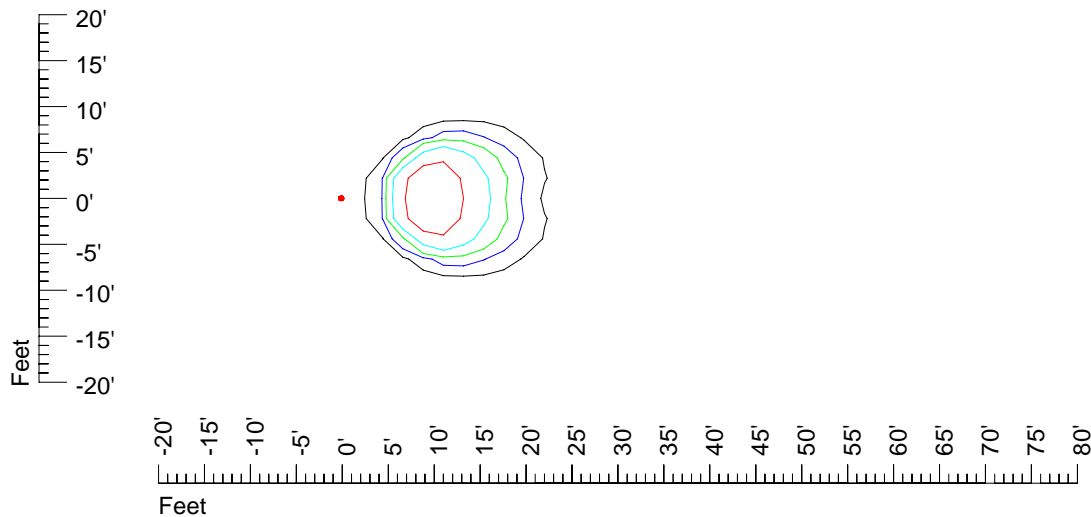

Mounting height 11' Tilt 45°