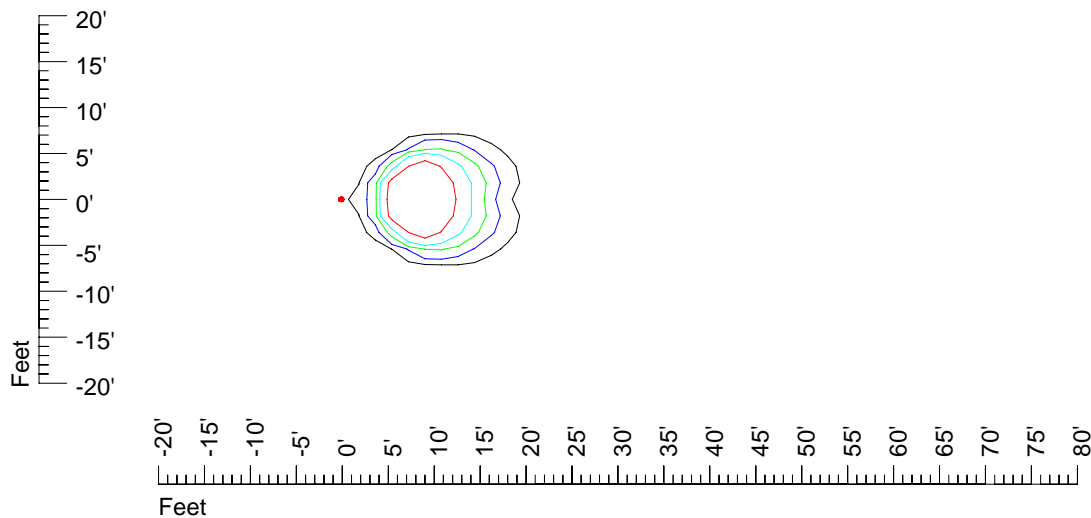

Mounting height 9' Tilt 45°