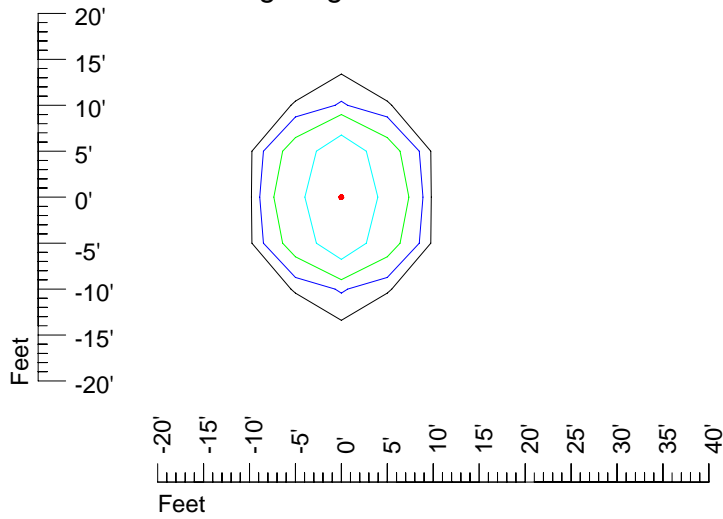

Mounting height 11' Tilt 30°

Mounting height 11' Tilt 15°

Mounting height 11' Tilt 45°

IES Photometric files 50PAR36WFL

Isoline template 15' mounting height

Isoline values — 0.1 fc — 0.25 fc — 0.5 fc — 1.0 fc — 2.0 fc

Mounting height 15' Tilt 0°

Mounting height 15' Tilt 30°

Mounting height 15' Tilt 15°

Mounting height 15' Tilt 45°

IES Photometric files 50PAR36WFL

Isoline template 20' mounting height

Isoline values — 0.1 fc — 0.25 fc — 0.5 fc — 1.0 fc — 2.0 fc

Mounting height 20' Tilt 0°

Mounting height 20' Tilt 30°

Mounting height 20' Tilt 15°

Mounting height 20' Tilt 45°

IES Photometric files 50PAR36WFL

Isoline template 25' mounting height

Isoline values — 0.1 fc — 0.25 fc — 0.5 fc — 1.0 fc — 2.0 fc

Mounting height 25' Tilt 0°

Mounting height 25' Tilt 30°

Mounting height 25' Tilt 15°

Mounting height 25' Tilt 45°

IES Photometric files 50PAR36WFL

Isoline template 30' mounting height

Isoline values — 0.1 fc — 0.25 fc — 0.5 fc — 1.0 fc — 2.0 fc