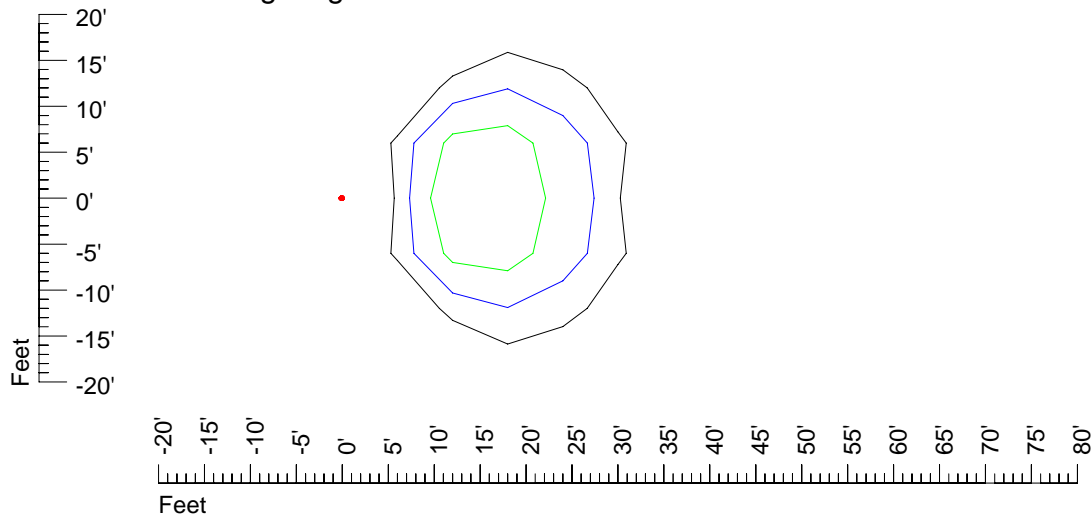

Mounting height 20' Tilt 0°

Mounting height 20' Tilt 30°

Mounting height 20' Tilt 15°

Mounting height 20' Tilt 45°

IES Photometric files 50PAR36WFL

Isoline template 25' mounting height

Isoline values — 0.1 fc — 0.25 fc — 0.5 fc — 1.0 fc — 2.0 fc

Mounting height 25' Tilt 0°

Mounting height 25' Tilt 30°

Mounting height 25' Tilt 15°

Mounting height 25' Tilt 45°

IES Photometric files 50PAR36WFL

Isoline template 30' mounting height

Isoline values — 0.1 fc — 0.25 fc — 0.5 fc — 1.0 fc — 2.0 fc

Mounting height 30' Tilt 0°

Mounting height 30' Tilt 30°

Mounting height 30' Tilt 15°

Mounting height 30' Tilt 45°