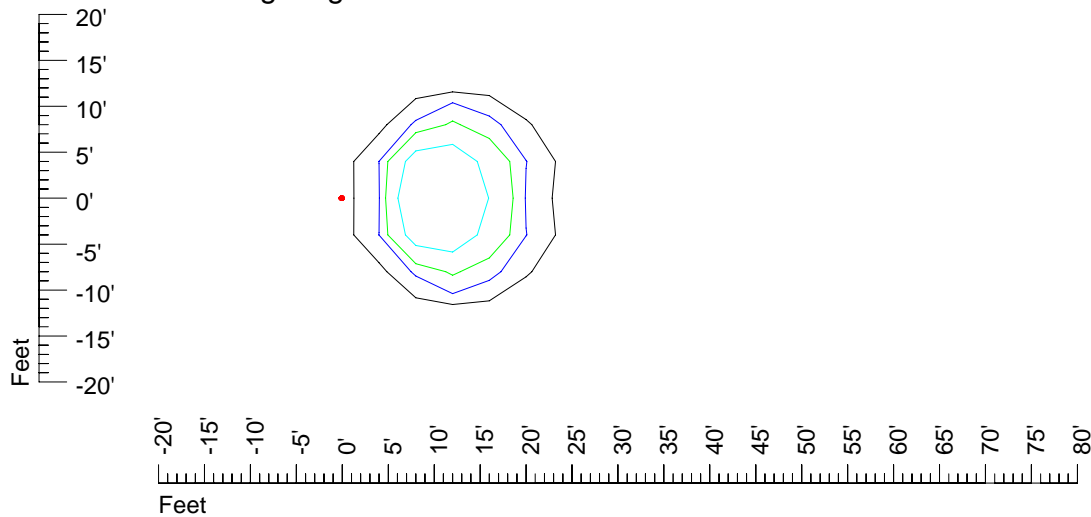

Mounting height 20' Tilt 30°