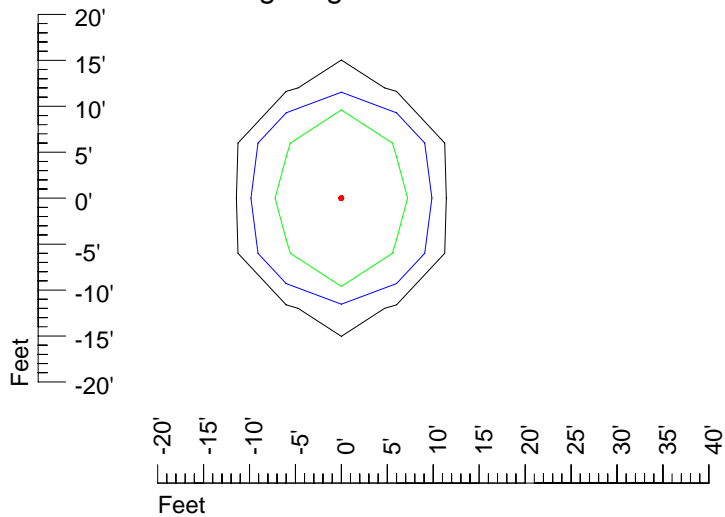

IES Photometric files 50PAR36WFL

Isoline template 30' mounting height

Isoline values — 0.1 fc — 0.25 fc — 0.5 fc — 1.0 fc — 2.0 fc

Mounting height 30' Tilt 0°