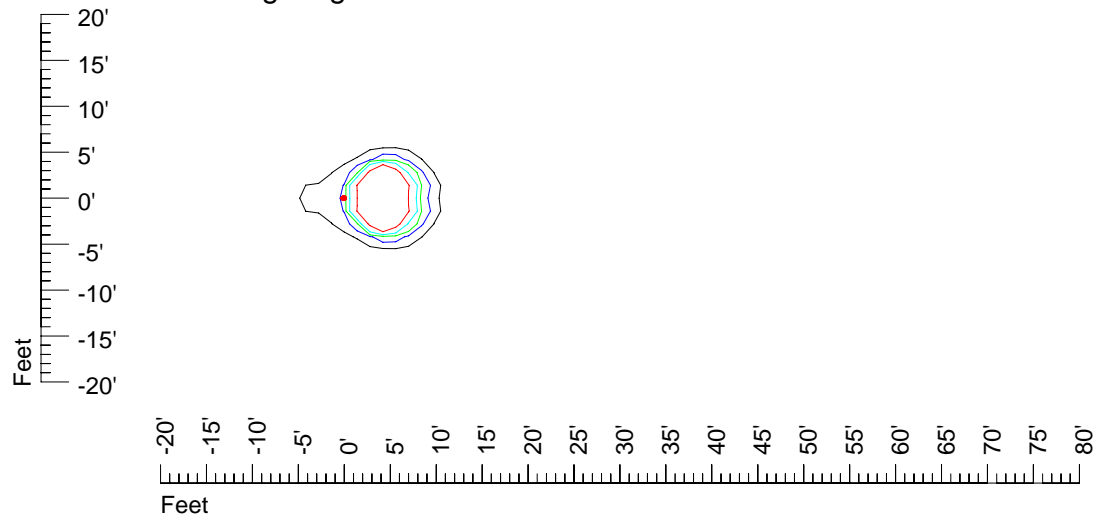

IES Photometric files 50PAR36WFL

Isoline template 7' mounting height

Isoline values — 0.1 fc — 0.25 fc — 0.5 fc — 1.0 fc — 2.0 fc

Mounting height 7' Tilt 0°

Mounting height 7' Tilt 30°

Mounting height 7' Tilt 15°

Mounting height 7' Tilt 45°

IES Photometric files 50PAR36WFL

Isoline template 9' mounting height

Isoline values — 0.1 fc — 0.25 fc — 0.5 fc — 1.0 fc — 2.0 fc

Mounting height 9' Tilt 0°

Mounting height 9' Tilt 30°