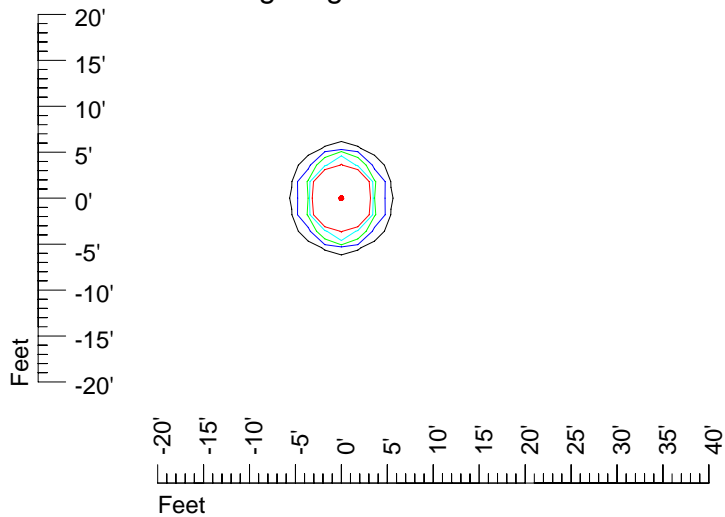

IES Photometric files 50PAR36WFL

Isoline template 7' mounting height

Isoline values — 0.1 fc — 0.25 fc — 0.5 fc — 1.0 fc — 2.0 fc

Mounting height 7' Tilt 0°

Mounting height 7' Tilt 30°

Mounting height 7' Tilt 15°

Mounting height 7' Tilt 45°

IES Photometric files 50PAR36WFL

Isoline template 9' mounting height

Isoline values — 0.1 fc — 0.25 fc — 0.5 fc — 1.0 fc — 2.0 fc

Mounting height 9' Tilt 0°

Mounting height 9' Tilt 30°

Mounting height 9' Tilt 15°

Mounting height 9' Tilt 45°

IES Photometric files 50PAR36WFL

Isoline template 11' mounting height

Isoline values — 0.1 fc — 0.25 fc — 0.5 fc — 1.0 fc — 2.0 fc

Mounting height 11' Tilt 0°