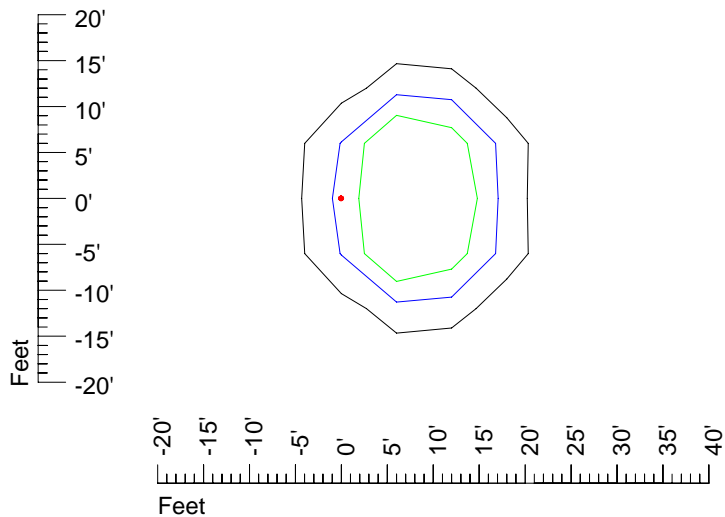

Mounting height 30' Tilt 15°