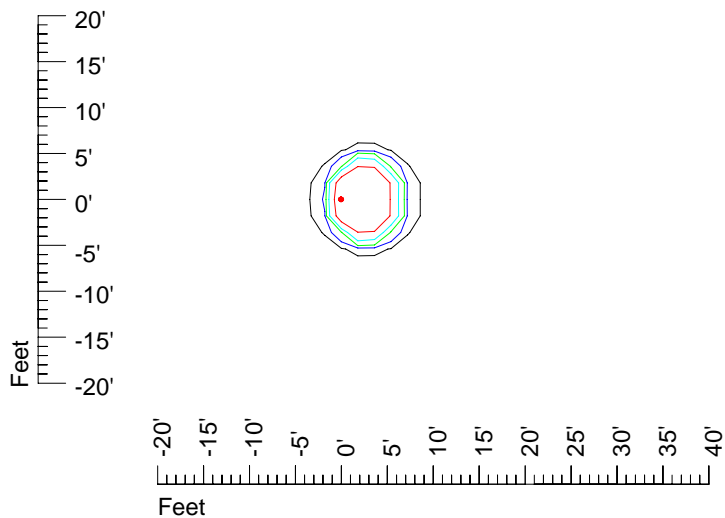

IES Photometric files 50PAR36WFL

Isoline template 7' mounting height

Isoline values — 0.1 fc — 0.25 fc — 0.5 fc — 1.0 fc — 2.0 fc

Mounting height 7' Tilt 0°

Mounting height 7' Tilt 30°

Mounting height 7' Tilt 15°

Mounting height 7' Tilt 45°

IES Photometric files 50PAR36WFL

Isoline template 9' mounting height

Isoline values — 0.1 fc — 0.25 fc — 0.5 fc — 1.0 fc — 2.0 fc

Mounting height 9' Tilt 0°

Mounting height 9' Tilt 30°

Mounting height 9' Tilt 15°

Mounting height 9' Tilt 45°

IES Photometric files 50PAR36WFL

Isoline template 11' mounting height

Isoline values — 0.1 fc — 0.25 fc — 0.5 fc — 1.0 fc — 2.0 fc

Mounting height 11' Tilt 0°