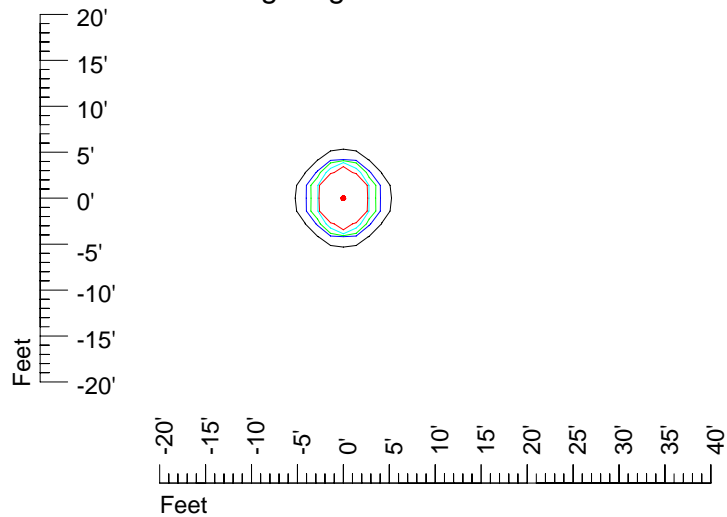

IES Photometric files 50PAR36WFL

Isoline template 7' mounting height

Isoline values — 0.1 fc — 0.25 fc — 0.5 fc — 1.0 fc — 2.0 fc

Mounting height 7' Tilt 0°

Mounting height 7' Tilt 30°

Mounting height 7' Tilt 15°

Mounting height 7' Tilt 45°

IES Photometric files 50PAR36WFL

Isoline template 9' mounting height

Isoline values — 0.1 fc — 0.25 fc — 0.5 fc — 1.0 fc — 2.0 fc

Mounting height 9' Tilt 0°

Mounting height 9' Tilt 30°

Mounting height 9' Tilt 15°

Mounting height 9' Tilt 45°

IES Photometric files 50PAR36WFL

Isoline template 11' mounting height

Isoline values — 0.1 fc — 0.25 fc — 0.5 fc — 1.0 fc — 2.0 fc

Mounting height 11' Tilt 0°

Mounting height 20' Tilt 0°

Mounting height 20' Tilt 30°

Mounting height 20' Tilt 15°

Mounting height 20' Tilt 45°

IES Photometric files 50PAR36WFL

Isoline template 25' mounting height

Isoline values — 0.1 fc — 0.25 fc — 0.5 fc — 1.0 fc — 2.0 fc