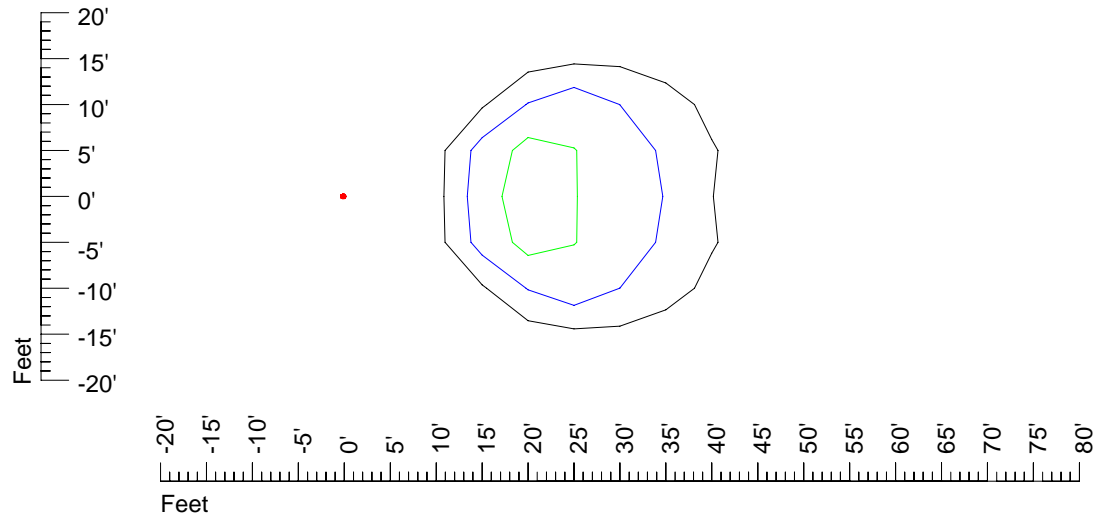

Mounting height 20' Tilt 0°

Mounting height 20' Tilt 30°

Mounting height 20' Tilt 15°

Mounting height 20' Tilt 45°

IES Photometric files 50PAR36WFL

Isoline template 25' mounting height

Isoline values — 0.1 fc — 0.25 fc — 0.5 fc — 1.0 fc — 2.0 fc

Mounting height 25' Tilt 0°

Mounting height 25' Tilt 30°

Mounting height 25' Tilt 15°

Mounting height 25' Tilt 45°

IES Photometric files 50PAR36WFL

Isoline template 30' mounting height

Isoline values — 0.1 fc — 0.25 fc — 0.5 fc — 1.0 fc — 2.0 fc

Mounting height 30' Tilt 0°

Mounting height 30' Tilt 30°

Mounting height 30' Tilt 15°

Mounting height 30' Tilt 45°