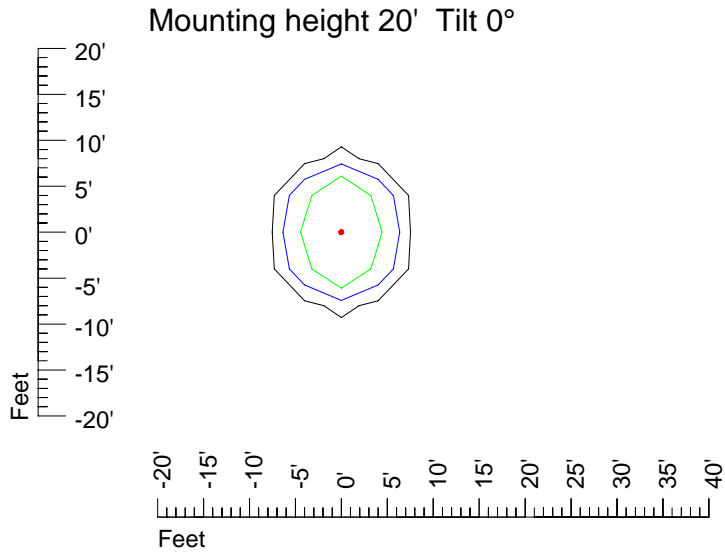

IES Photometric files 25PAR36VWFL

Isoline template 20' mounting height

Isoline values — 0.1 fc — 0.25 fc — 0.5 fc — 1.0 fc — 2.0 fc