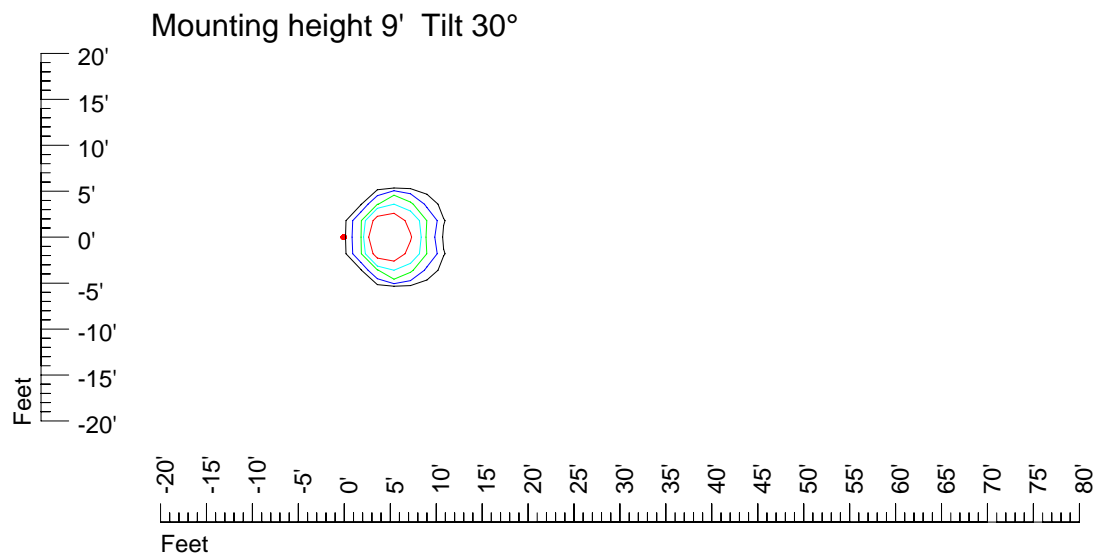

IES Photometric files 25PAR36VWFL

Isoline template 9' mounting height

Isoline values — 0.1 fc — 0.25 fc — 0.5 fc — 1.0 fc — 2.0 fc