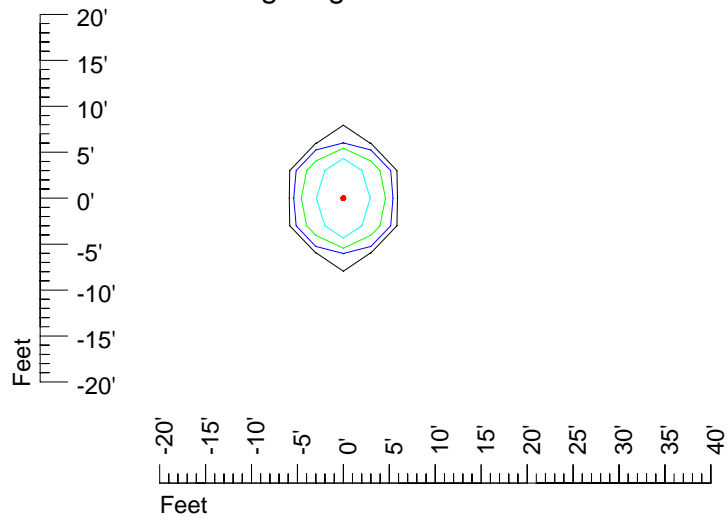

IES Photometric files 25PAR36VWFL

Isoline template 15' mounting height

Isoline values — 0.1 fc — 0.25 fc — 0.5 fc — 1.0 fc — 2.0 fc

Mounting height 15' Tilt 0°