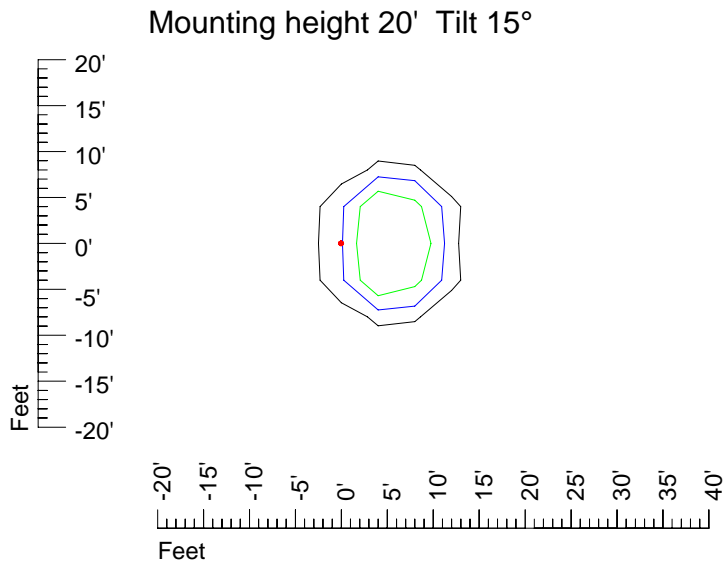

## Isoline template 11' mounting height

Isoline values — 0.1 fc — 0.25 fc — 0.5 fc — 1.0 fc — 2.0 fc

Mounting height 11' Tilt 0°

Mounting height 11' Tilt 30°

Mounting height 11' Tilt 15°

Mounting height 11' Tilt 45°

## Isoline template 15' mounting height

Isoline values — 0.1 fc — 0.25 fc — 0.5 fc — 1.0 fc — 2.0 fc

Mounting height 15' Tilt 0°

Mounting height 15' Tilt 30°

Mounting height 15' Tilt 15°

Mounting height 15' Tilt 45°

## Isoline template 20' mounting height

Isoline values — 0.1 fc — 0.25 fc — 0.5 fc — 1.0 fc — 2.0 fc