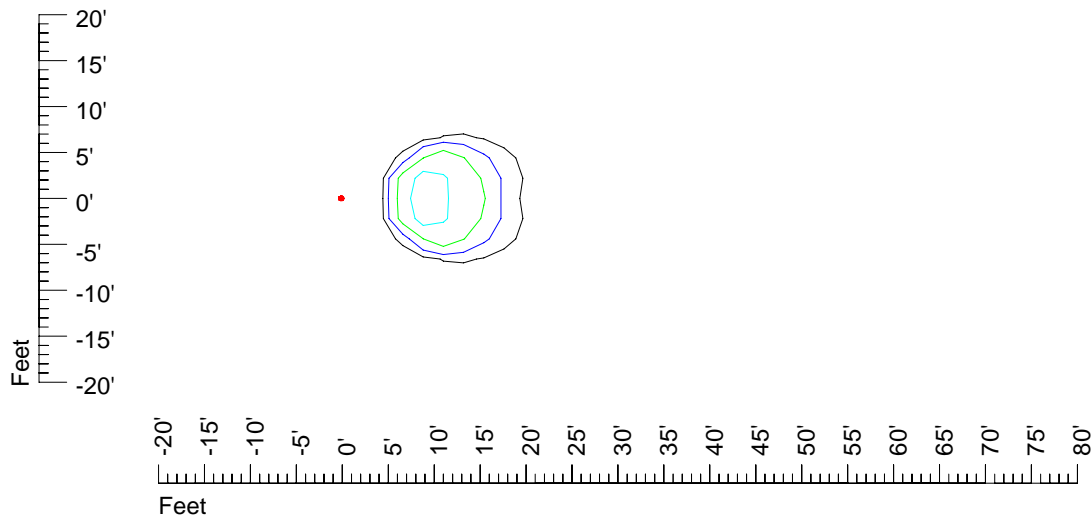

## Isoline template 11' mounting height

Isoline values — 0.1 fc — 0.25 fc — 0.5 fc — 1.0 fc — 2.0 fc

Mounting height 11' Tilt 0°

Mounting height 11' Tilt 30°

Mounting height 11' Tilt 15°

Mounting height 11' Tilt 45°