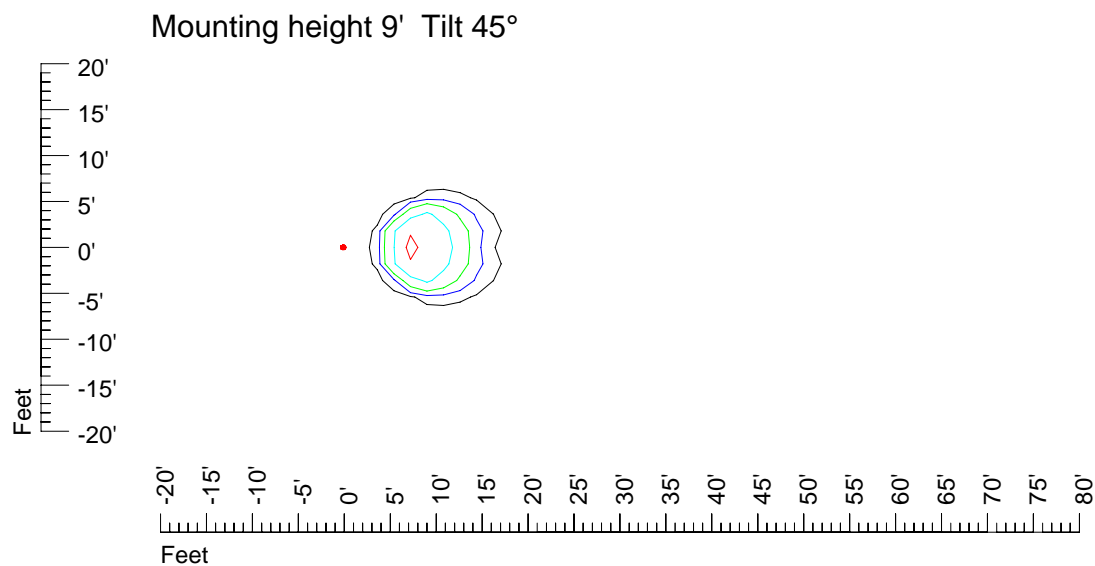

IES Photometric files 25PAR36VWFL

Isoline template 9' mounting height

Isoline values — 0.1 fc — 0.25 fc — 0.5 fc — 1.0 fc — 2.0 fc