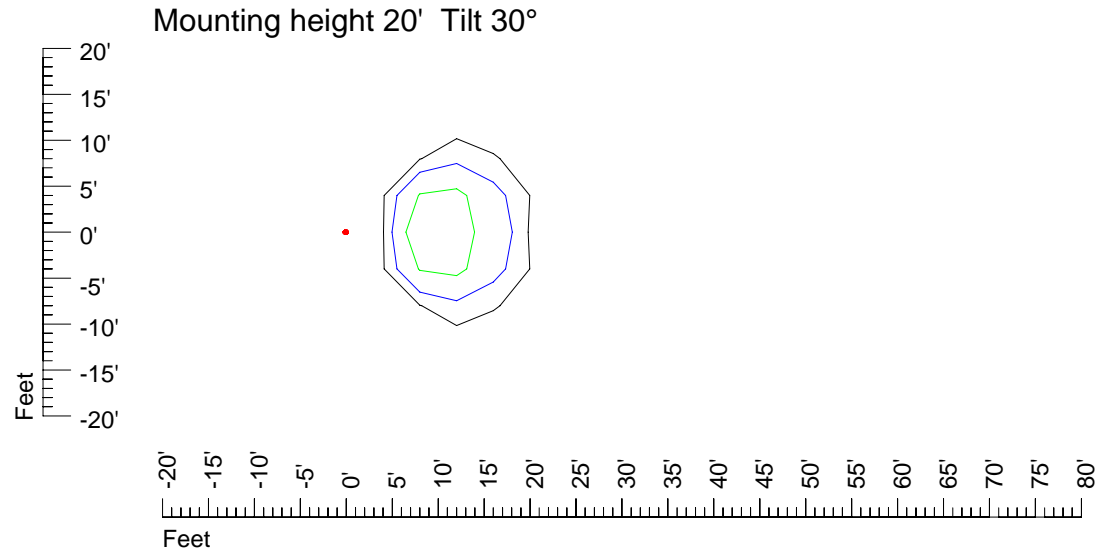

IES Photometric files 25PAR36VWFL

Isoline template 20' mounting height

Isoline values — 0.1 fc — 0.25 fc — 0.5 fc — 1.0 fc — 2.0 fc