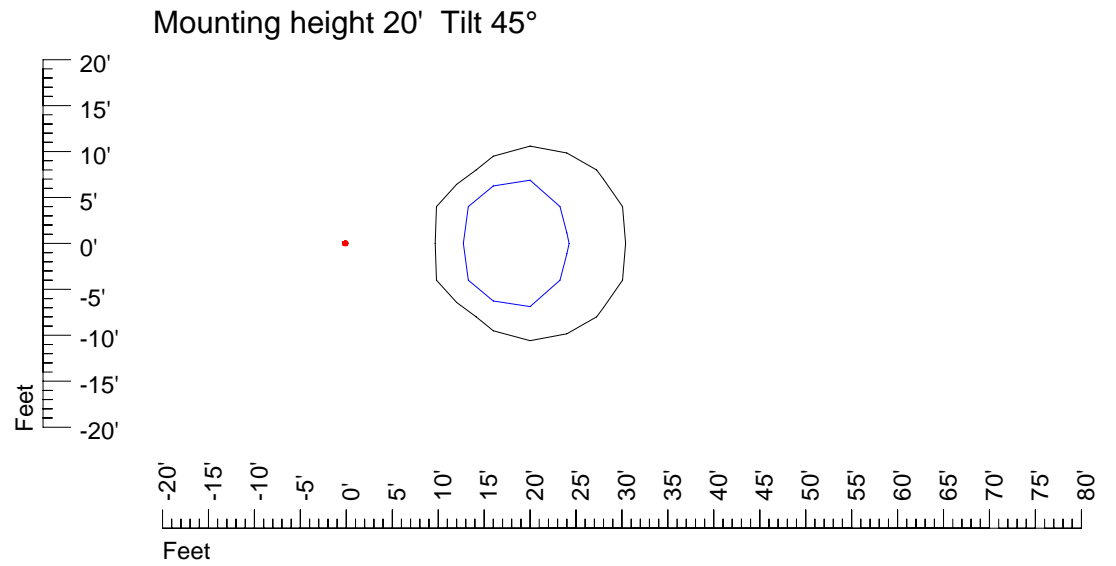

IES Photometric files 25PAR36VWFL

Isoline template 20' mounting height

Isoline values — 0.1 fc — 0.25 fc — 0.5 fc — 1.0 fc — 2.0 fc