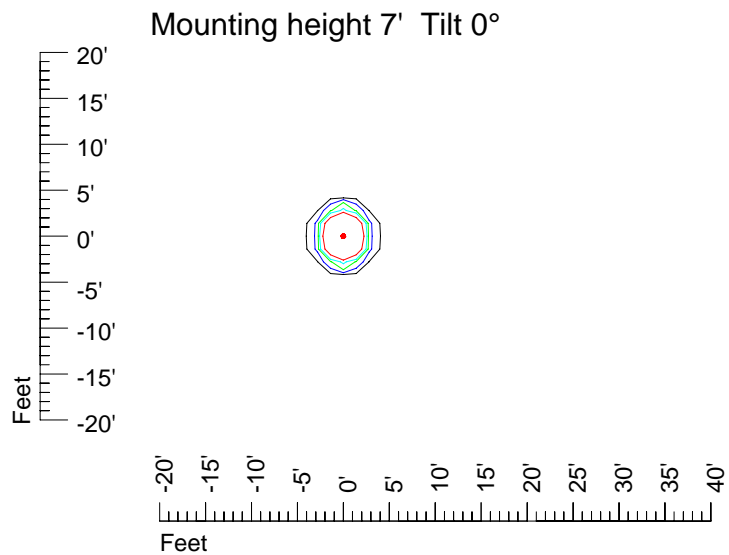

# IES Photometric files 25PAR36VWFL

Isoline template 7' mounting height

Isoline values — 0.1 fc — 0.25 fc — 0.5 fc — 1.0 fc — 2.0 fc

# IES Photometric files 25PAR36VWFL

Isoline template 9' mounting height

Isoline values — 0.1 fc — 0.25 fc — 0.5 fc — 1.0 fc — 2.0 fc

## Isoline template 15' mounting height

Isoline values — 0.1 fc — 0.25 fc — 0.5 fc — 1.0 fc — 2.0 fc

Mounting height 15' Tilt 0°

Mounting height 15' Tilt 30°

Mounting height 15' Tilt 15°

Mounting height 15' Tilt 45°

## Isoline template 20' mounting height

Isoline values — 0.1 fc — 0.25 fc — 0.5 fc — 1.0 fc — 2.0 fc