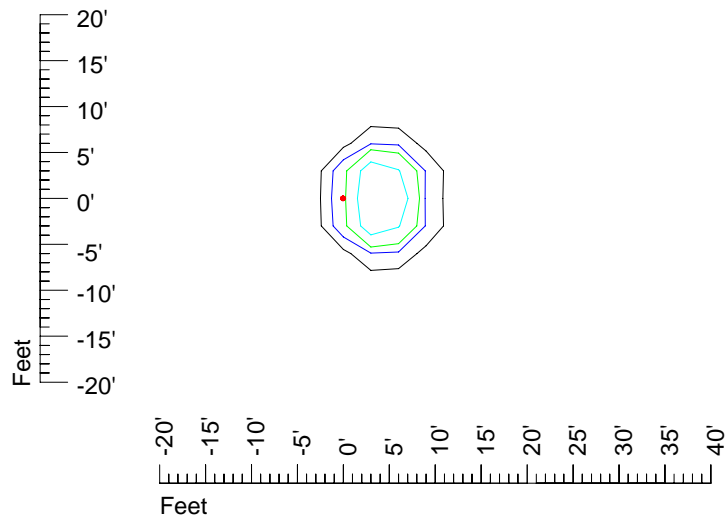

## Isoline template 11' mounting height

Isoline values — 0.1 fc — 0.25 fc — 0.5 fc — 1.0 fc — 2.0 fc

Mounting height 11' Tilt 0°

Mounting height 11' Tilt 30°

Mounting height 11' Tilt 15°

Mounting height 11' Tilt 45°

## Isoline template 15' mounting height

Isoline values — 0.1 fc — 0.25 fc — 0.5 fc — 1.0 fc — 2.0 fc

Mounting height 15' Tilt 0°

Mounting height 15' Tilt 30°

Mounting height 15' Tilt 15°

Mounting height 15' Tilt 45°