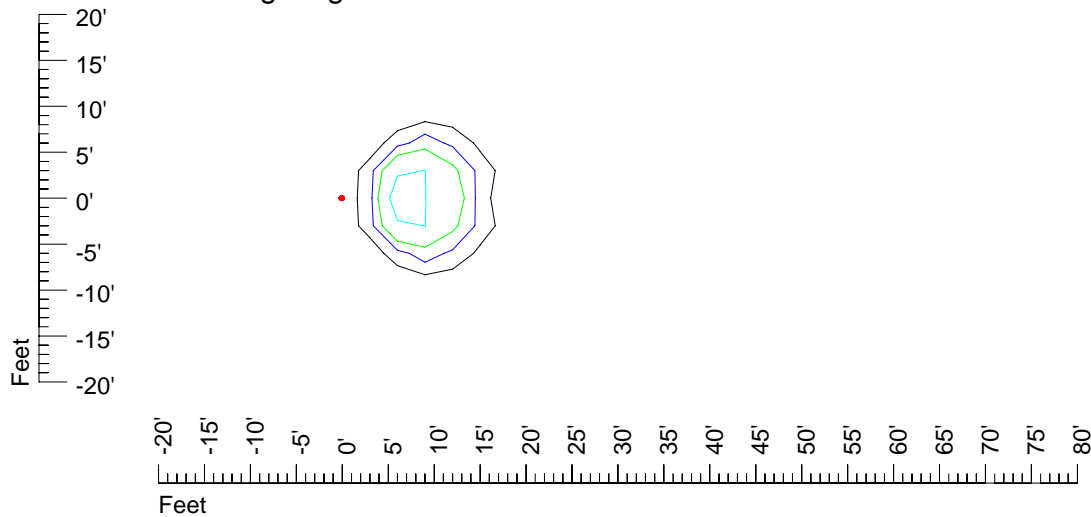

Mounting height 15' Tilt 30°