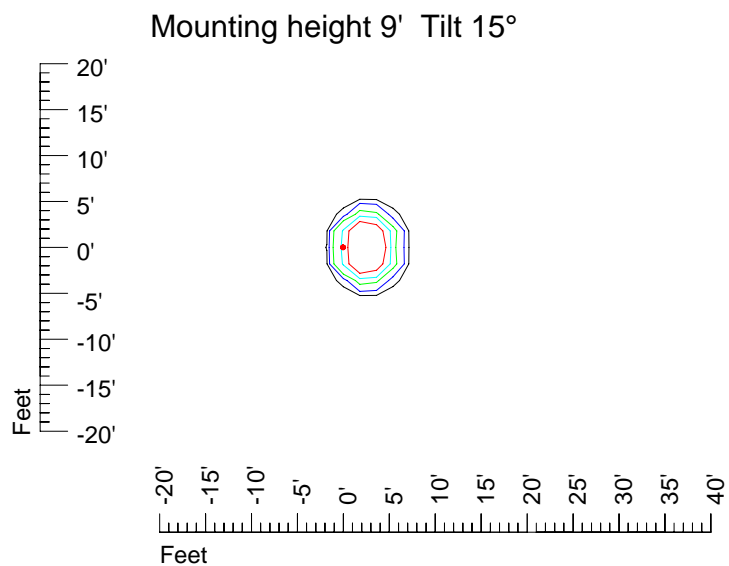

# IES Photometric files 25PAR36VWFL

Isoline template 7' mounting height

Isoline values — 0.1 fc — 0.25 fc — 0.5 fc — 1.0 fc — 2.0 fc

# IES Photometric files 25PAR36VWFL

Isoline template 9' mounting height

Isoline values — 0.1 fc — 0.25 fc — 0.5 fc — 1.0 fc — 2.0 fc

## Isoline template 11' mounting height

Isoline values — 0.1 fc — 0.25 fc — 0.5 fc — 1.0 fc — 2.0 fc

Mounting height 11' Tilt 0°

Mounting height 11' Tilt 30°

Mounting height 11' Tilt 15°

Mounting height 11' Tilt 45°

## Isoline template 15' mounting height

Isoline values — 0.1 fc — 0.25 fc — 0.5 fc — 1.0 fc — 2.0 fc

Mounting height 15' Tilt 0°

Mounting height 15' Tilt 30°

Mounting height 15' Tilt 15°

Mounting height 15' Tilt 45°