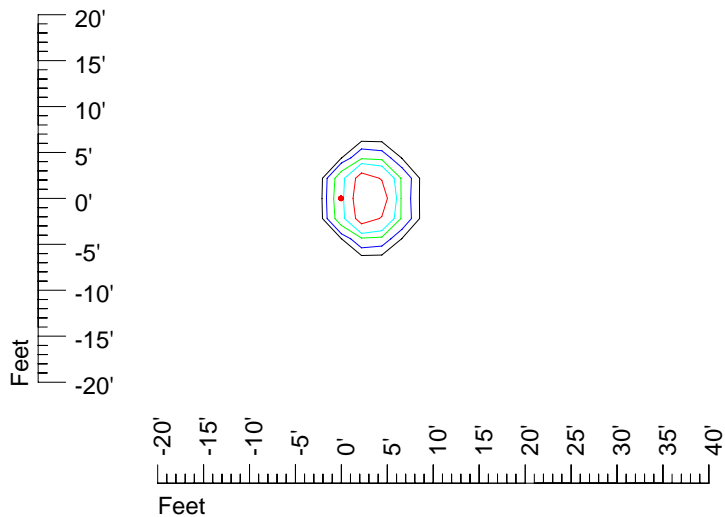

## Isoline template 11' mounting height

Isoline values — 0.1 fc — 0.25 fc — 0.5 fc — 1.0 fc — 2.0 fc

Mounting height 11' Tilt 0°

Mounting height 11' Tilt 30°

Mounting height 11' Tilt 15°

Mounting height 11' Tilt 45°