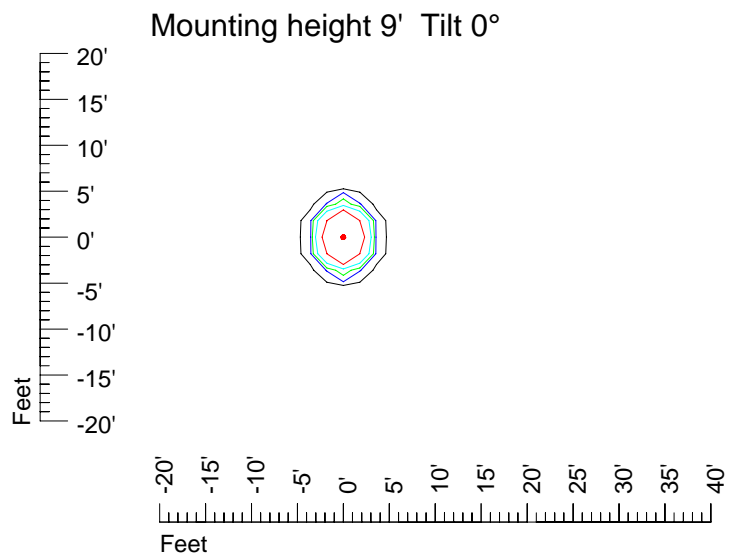

# IES Photometric files 25PAR36VWFL

Isoline template 7' mounting height

Isoline values — 0.1 fc — 0.25 fc — 0.5 fc — 1.0 fc — 2.0 fc

# IES Photometric files 25PAR36VWFL

Isoline template 9' mounting height

Isoline values — 0.1 fc — 0.25 fc — 0.5 fc — 1.0 fc — 2.0 fc

## Isoline template 11' mounting height

Isoline values — 0.1 fc — 0.25 fc — 0.5 fc — 1.0 fc — 2.0 fc

Mounting height 11' Tilt 0°

Mounting height 11' Tilt 30°

Mounting height 11' Tilt 15°

Mounting height 11' Tilt 45°

## Isoline template 15' mounting height

Isoline values — 0.1 fc — 0.25 fc — 0.5 fc — 1.0 fc — 2.0 fc

Mounting height 15' Tilt 0°

Mounting height 15' Tilt 30°

Mounting height 15' Tilt 15°

Mounting height 15' Tilt 45°