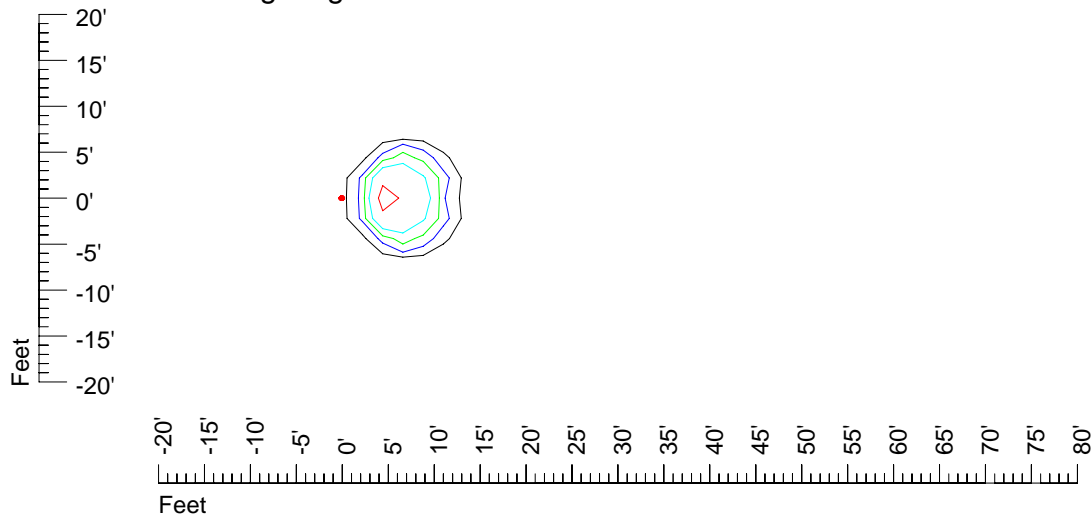

## Isoline template 11' mounting height

Isoline values — 0.1 fc — 0.25 fc — 0.5 fc — 1.0 fc — 2.0 fc

Mounting height 11' Tilt 0°

Mounting height 11' Tilt 30°

Mounting height 11' Tilt 15°

Mounting height 11' Tilt 45°