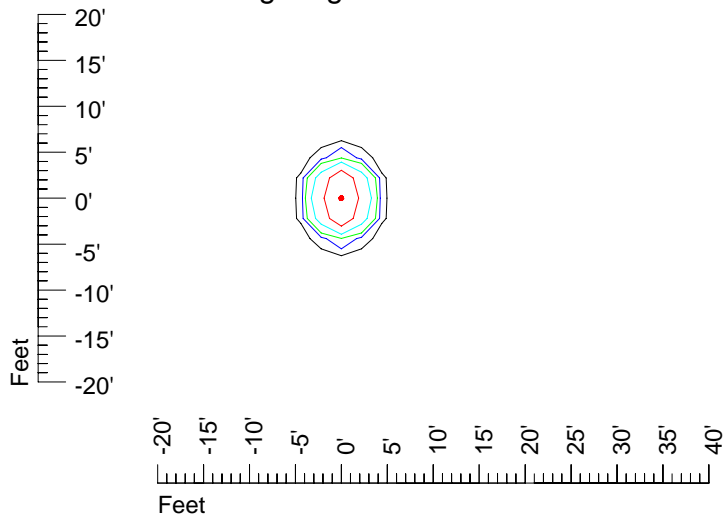

IES Photometric files 25PAR36VWFL

Isoline template 11' mounting height

Isoline values — 0.1 fc — 0.25 fc — 0.5 fc — 1.0 fc — 2.0 fc

Mounting height 11' Tilt 0°