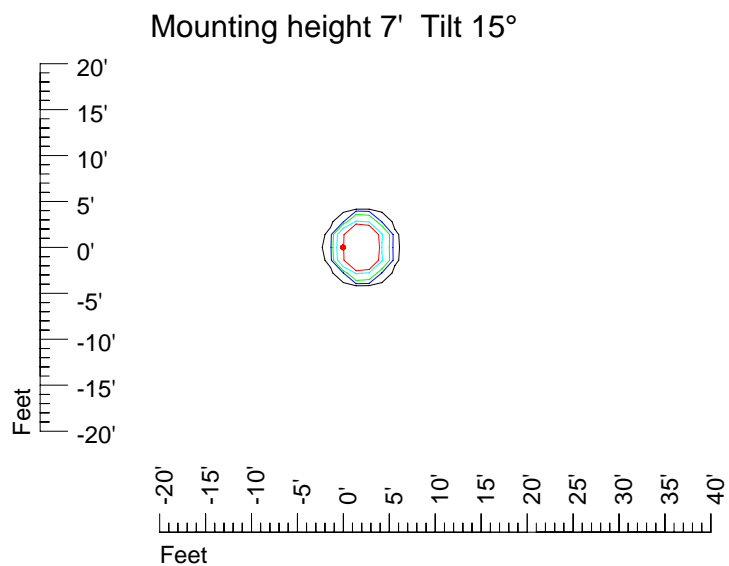

# IES Photometric files 25PAR36VWFL

Isoline template 7' mounting height

Isoline values — 0.1 fc — 0.25 fc — 0.5 fc — 1.0 fc — 2.0 fc

# IES Photometric files 25PAR36VWFL

Isoline template 9' mounting height

Isoline values — 0.1 fc — 0.25 fc — 0.5 fc — 1.0 fc — 2.0 fc

## Isoline template 11' mounting height

Isoline values — 0.1 fc — 0.25 fc — 0.5 fc — 1.0 fc — 2.0 fc

Mounting height 11' Tilt 0°

Mounting height 11' Tilt 30°

Mounting height 11' Tilt 15°

Mounting height 11' Tilt 45°

## Isoline template 15' mounting height

Isoline values — 0.1 fc — 0.25 fc — 0.5 fc — 1.0 fc — 2.0 fc

Mounting height 15' Tilt 0°

Mounting height 15' Tilt 30°

Mounting height 15' Tilt 15°

Mounting height 15' Tilt 45°