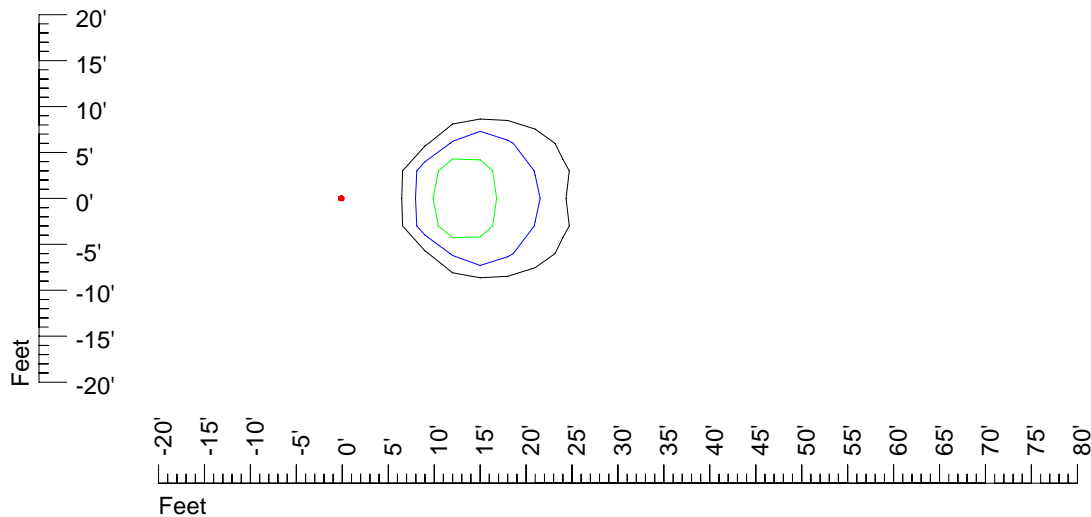

## Isoline template 15' mounting height

Isoline values — 0.1 fc — 0.25 fc — 0.5 fc — 1.0 fc — 2.0 fc

Mounting height 15' Tilt 0°

Mounting height 15' Tilt 30°

Mounting height 15' Tilt 15°

Mounting height 15' Tilt 45°