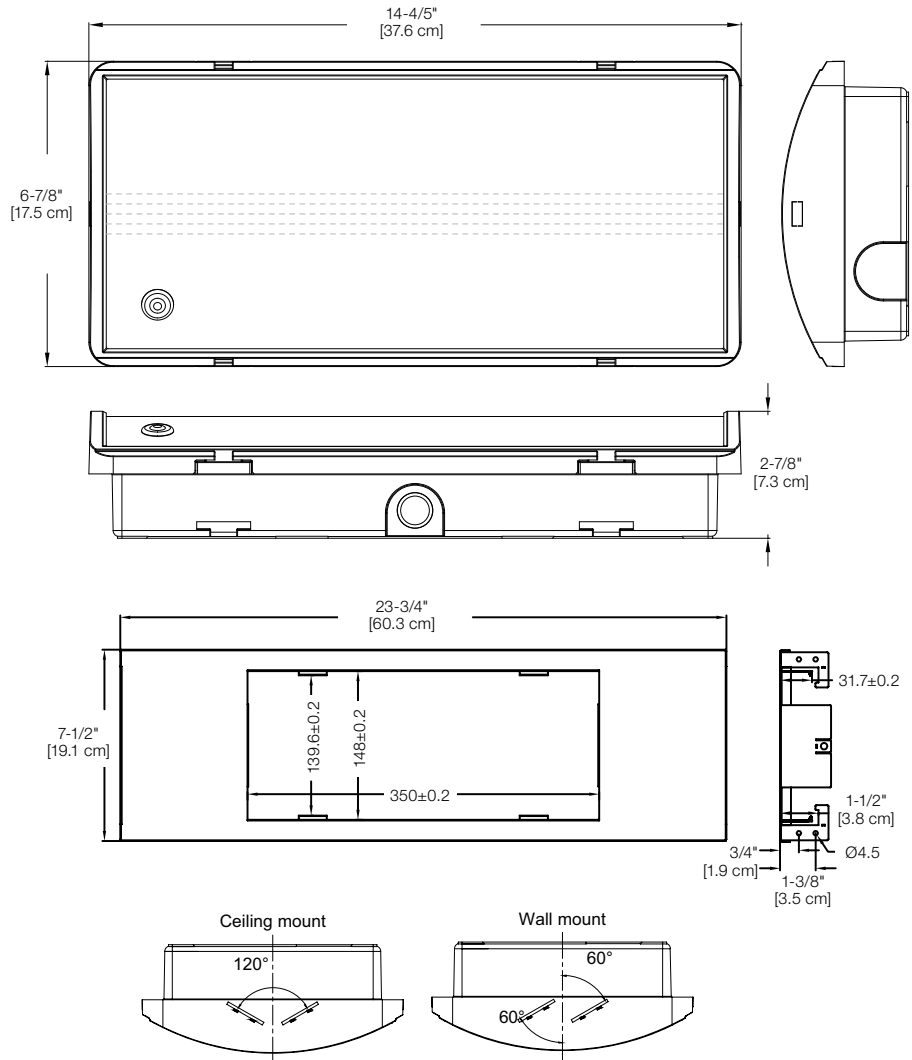

Spacing

Mounting type	Spacing at 9ft mounting	Lumens
Ceiling mount	62'	1300
Wall mount	53'	1200

Dimensions (Dimensions are approximate and subject to change)

REMOTES & HEADS

Power consumption

	Voltage	Wattage
AC	120-277VAC	14 watts
DC	12-24VDC	13 watts