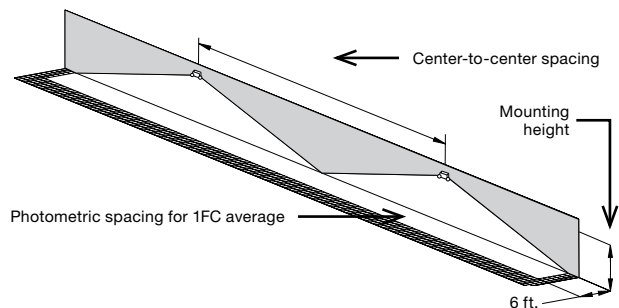

Spacing

Mounting type	Spacing at 9ft mounting	Lumens
Ceiling mount	62'	1300
Wall mount	53'	1200

Dimensions (Dimensions are approximate and subject to change)

REMOTES & HEADS

Power consumption

	Voltage	Wattage
AC	120-277VAC	14 watts
DC	12-24VDC	13 watts