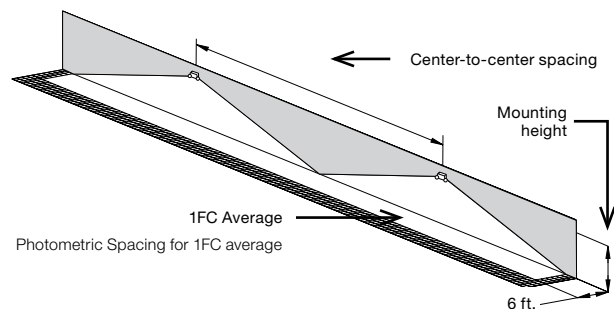

Infinite Series

Low profile LED emergency lighting

Housing

- Indoor/outdoor suitable for wet location
- Die-cast aluminum housing
- UV-resistant (3" x 1.5") polycarbonate lens

Mounting

- Wall or ceiling mount
- 1/2" rigid conduit top entry
- Universal J-box mounting

Lamp type

- 1600 lumens in AC mode 600 Lumens in emergency mode
- Color temperature: 5000K
- Dual-mode operation: normal and emergency LED lighting with separate AC inputs

Electronics

- Pulse plus charger
- Low voltage disconnect
- Automatic brownout protection
- Battery lock-out
- Fused output circuit
- 120/277 60Hz
- Rated for -13°F to 122°F (-25°C to 50°C)

Photometric performance

Mounting height	Spacing center-to-center (feet)	
	Distance	
7.5'	50'	
10'	63'	

Approvals

- UL 924 Listed
- NEMA-3R Rated for indoor/outdoors cold-weather wet and damp locations: -20°C to 40°C (-4 to 104°F) ROHS compliant
- Meets all NFPA 70, NFPA 101 life safety codes

Warranty (subject to proper installation and maintenance)

Unit: three-year full warranty

Detailed warranty terms located on **page 182 of the catalog** or online at: www.lightalarms.com

NEMA-3R