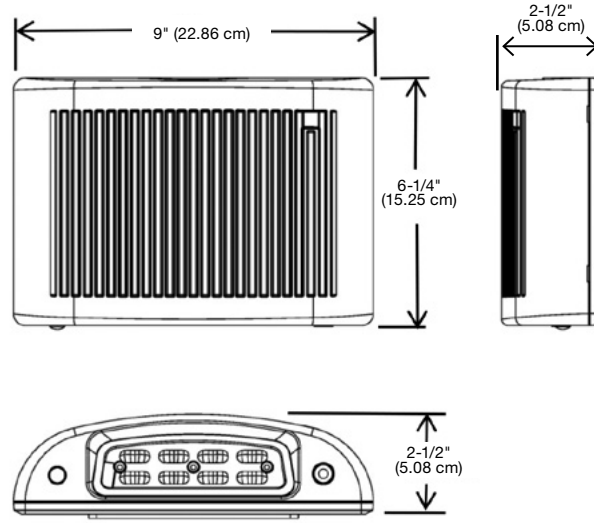

Photometric performance

Mounting height	Spacing center-to-center (feet)	
	Distance	
7.5'	50'	
10'	63'	

Approvals

- UL 924 Listed
- NEMA-3R Rated for indoor/outdoors cold-weather wet and damp locations: -20°C to 40°C (-4 to 104°F) ROHS compliant
- Meets all NFPA 70, NFPA 101 life safety codes

Warranty (subject to proper installation and maintenance)

Unit: three-year full warranty

Detailed warranty terms located on **page 182 of the catalog** or online at: www.lightalarms.com

NEMA-3R

Dimensions (Dimensions are approximate and subject to change)