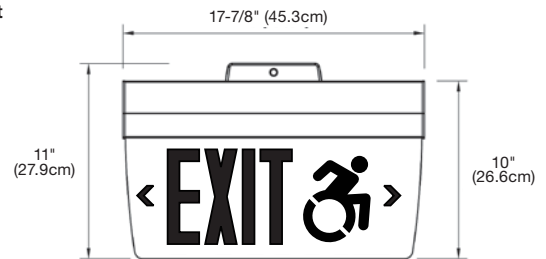

### Housing color

Textured aluminum

Off white

**Dimensions** (Dimensions are approximate and subject to change):

**Panel configuration**

**Symbol left**

**Symbol right**

**Power consumption chart**