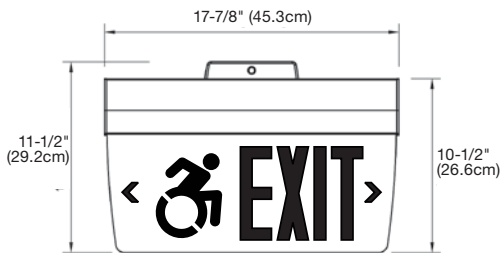

### Housing color

Textured aluminum

Off white

**Dimensions** (Dimensions are approximate and subject to change):

**Panel configuration**

**Symbol left**

**Symbol right**

**Power consumption chart**