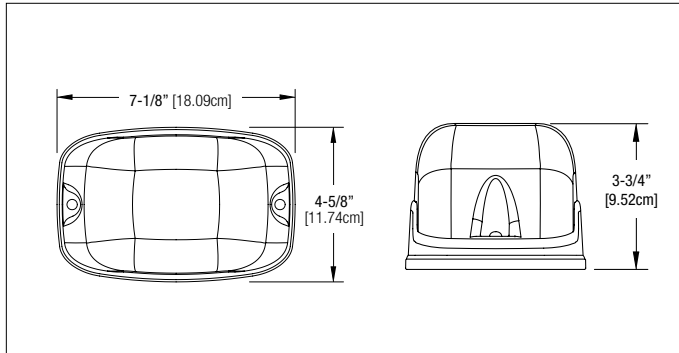

#### Mounting

- Surface Mount
- Includes a back plate for mounting to a standard 4" octagonal electrical box

### DIMENSIONS

Dimensions are approximate and subject to change.