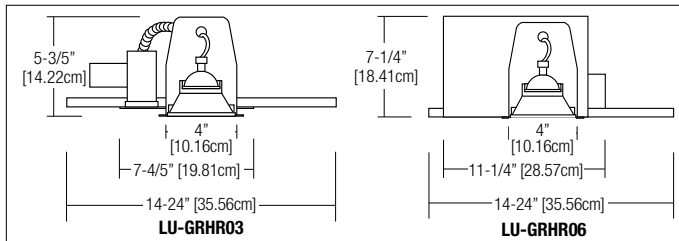

Finish

- Choice of White, Black, Brushed Nickel

Mounting

- Recessed Ceiling Mount
- Must order appropriate housing with Decorative head selection for installation into new construction ceiling (LU-GRHR03) or Non-Insulated ceiling (LU-GRHR05) GU10 or Insulated ceiling (LU-GRHR06)

DIMENSIONS

Dimensions are approximate and subject to change.

SERIES

	RSTH24: flat (tilting round front load)	Description: Decorative lighting head Dimensions: 4.0" diameter base Color Suffix: -WH= White -BN= Brushed Nickel
	RSTH18R: concave (egress/regress)	Description: Decorative lighting head Dimensions: 4.0" diameter base Color Suffix: -WH = White or -BN = Brushed Nickel, -BK= Black
	RSTH19: pop-out	Description: Decorative lighting head Dimensions: 4.0" diameter base Color Suffix: -WH = White, -BK= Black
	LU-GRHR03	Housing Enclosure Description: New construction housing Dimensions: 5.6" x 14.24"
	LU-GRHR05	Housing Enclosure Description: New construction housing New construction housing for GU10 (MR16 120V)
	LU-GRHR06	Housing Enclosure Description: Insulated ceilings housing Dimensions: 7.25" x 14.24"