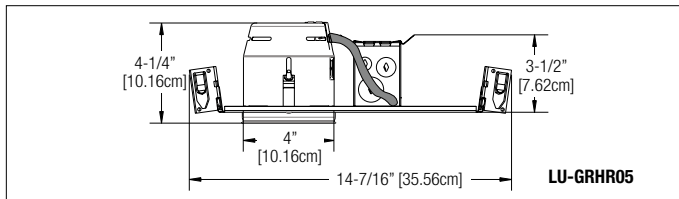

Finish

- Choice of White, Black, Brushed Nickel

Mounting

- Recessed Ceiling Mount
- Must order appropriate housing with Decorative head selection for installation into new construction ceiling (LU-GRHR03) or Non-Insulated ceiling (LU-GRHR05) GU10 or Insulated ceiling (LU-GRHR06)

DIMENSIONS

Dimensions are approximate and subject to change.

SERIES

	RSTH24: flat (tilting round front load)	Description: Decorative lighting head Dimensions: 4.0" diameter base Color Suffix: -WH= White -BN= Brushed Nickel
	RSTH18R: concave (egress/regress)	Description: Decorative lighting head Dimensions: 4.0" diameter base Color Suffix: -WH = White or -BN = Brushed Nickel, -BK= Black
	RSTH19: pop-out	Description: Decorative lighting head Dimensions: 4.0" diameter base Color Suffix: -WH = White, -BK= Black
	LU-GRHR03	Housing Enclosure Description: New construction housing Dimensions: 5.6" x 14.24"
	LU-GRHR05	Housing Enclosure Description: New construction housing New construction housing for GU10 (MR16 120V)
	LU-GRHR06	Housing Enclosure Description: Insulated ceilings housing Dimensions: 7.25" x 14.24"