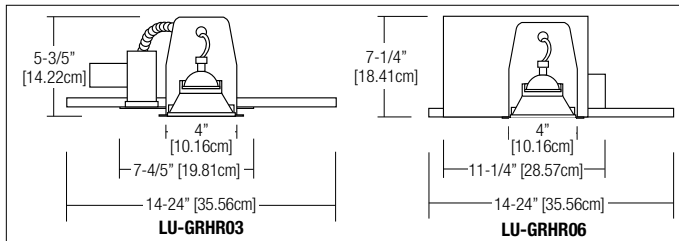

## DIMENSIONS

Dimensions are approximate and subject to change.

## SERIES

|  |  |   |
|--|--|---|
|  | <b>RSTH24: flat (tilting round front load)</b>   | <b>Description:</b> Decorative lighting head<br><b>Dimensions:</b> 4.0" diameter base<br><b>Color Suffix:</b> -WH= White -BN= Brushed Nickel                  |
|  | <b>RSTH18: concave (tilting round rear load)</b> | <b>Description:</b> Decorative lighting head<br><b>Dimensions:</b> 4.0" diameter base<br><b>Color Suffix:</b> -WH= White or -BN= Brushed Nickel               |
|  | <b>RSTH18R: concave (egress/regress)</b>         | <b>Description:</b> Decorative lighting head<br><b>Dimensions:</b> 4.0" diameter base<br><b>Color Suffix:</b> -WH = White or -BN = Brushed Nickel, -BK= Black |
|  | <b>RSTH19: pop-out</b>                           | <b>Description:</b> Decorative lighting head<br><b>Dimensions:</b> 4.0" diameter base<br><b>Color Suffix:</b> -WH = White, -BK= Black                         |
|  | <b>LU-GRHR03</b>                                 | <b>Housing Enclosure</b><br><b>Description:</b> New construction housing<br><b>Dimensions:</b> 5.6" x 14.24"  |
|  | <b>LU-GRHR05</b>                                 | <b>Housing Enclosure</b><br><b>Description:</b> New construction housing<br><b>New construction housing for GU10 (MR16 120V)</b>                              |
|  | <b>LU-GRHR06</b>                                 | <b>Housing Enclosure</b><br><b>Description:</b> Insulated ceilings housing<br><b>Dimensions:</b> 7.25" x 14.24"   |