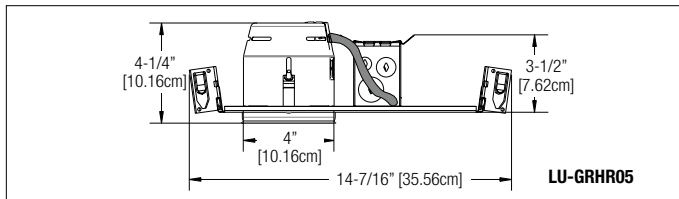

## DIMENSIONS

Dimensions are approximate and subject to change.

## SERIES

|  |  |   |
|--|--|---|
|  | <b>RSTH24: flat (tilting round front load)</b>   | <b>Description:</b> Decorative lighting head<br><b>Dimensions:</b> 4.0" diameter base<br><b>Color Suffix:</b> -WH= White -BN= Brushed Nickel                  |
|  | <b>RSTH18: concave (tilting round rear load)</b> | <b>Description:</b> Decorative lighting head<br><b>Dimensions:</b> 4.0" diameter base<br><b>Color Suffix:</b> -WH= White or -BN= Brushed Nickel               |
|  | <b>RSTH18R: concave (egress/regress)</b>         | <b>Description:</b> Decorative lighting head<br><b>Dimensions:</b> 4.0" diameter base<br><b>Color Suffix:</b> -WH = White or -BN = Brushed Nickel, -BK= Black |
|  | <b>RSTH19: pop-out</b>                           | <b>Description:</b> Decorative lighting head<br><b>Dimensions:</b> 4.0" diameter base<br><b>Color Suffix:</b> -WH = White, -BK= Black                         |
|  | <b>LU-GRHR03</b>                                 | <b>Housing Enclosure</b><br><b>Description:</b> New construction housing<br><b>Dimensions:</b> 5.6" x 14.24"  |
|  | <b>LU-GRHR05</b>                                 | <b>Housing Enclosure</b><br><b>Description:</b> New construction housing<br><b>New construction housing for GU10 (MR16 120V)</b>                              |
|  | <b>LU-GRHR06</b>                                 | <b>Housing Enclosure</b><br><b>Description:</b> Insulated ceilings housing<br><b>Dimensions:</b> 7.25" x 14.24"   |