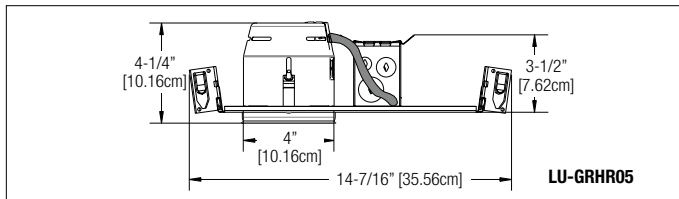

Finish

- Choice of White, Black, Chrome, Brushed Nickel or Polished Brass

Mounting

- Recessed Ceiling Mount
- Must order appropriate housing with Decorative head selection for installation into new construction ceiling (LU-GRHR03) or Non-Insulated ceiling (LU-GRHR05) GU10 or Insulated ceiling (LU-GRHR06)

DIMENSIONS

Dimensions are approximate and subject to change.

SERIES

	RSTH24: flat (tilting round front load)	Description: Decorative lighting head Dimensions: 4.0" diameter base Color Suffix: -WH= White, -BK= Black, -CH= Chrome, -PB= Polished brass, -BN= Brushed Nickel
	RSTH18: concave (tilting round rear load)	Description: Decorative lighting head Dimensions: 4.0" diameter base Color Suffix: -WH= White or -BN= Brushed Nickel
	RSTH18R: concave (egress/regress)	Description: Decorative lighting head Dimensions: 4.0" diameter base Color Suffix: -WH = White or -BN = Brushed Nickel
	RSTH19: pop-out	Description: Decorative lighting head Dimensions: 4.0" diameter base Color Suffix: -WH = White
	LU-GRHR03	Housing Enclosure Description: New construction housing Dimensions: 5.6" x 14.24"
	LU-GRHR05	Housing Enclosure Description: New construction housing New construction housing for GU10 (MR16 120V)
	LU-GRHR06	Housing Enclosure Description: Insulated ceilings housing Dimensions: 7.25" x 14.24"