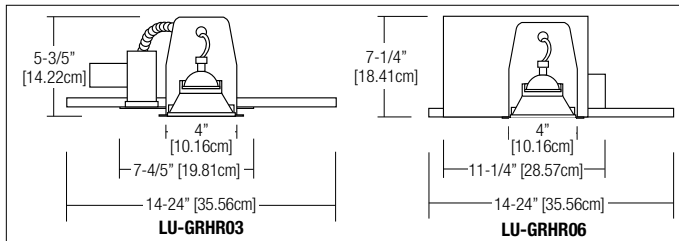

Finish

- Choice of White, Black, Chrome, Brushed Nickel or Polished Brass

Mounting

- Recessed Ceiling Mount
- Must order appropriate housing with Decorative head selection for installation into new construction ceiling (LU-GRHR03) or Non-Insulated ceiling (LU-GRHR05) GU10 or Insulated ceiling (LU-GRHR06)

DIMENSIONS

Dimensions are approximate and subject to change.

SERIES

	RSTH24: flat (tilting round front load)	Description: Decorative lighting head Dimensions: 4.0" diameter base Color Suffix: -WH= White, -BK= Black, -CH= Chrome, -PB= Polished brass, -BN= Brushed Nickel
	RSTH18: concave (tilting round rear load)	Description: Decorative lighting head Dimensions: 4.0" diameter base Color Suffix: -WH= White or -BN= Brushed Nickel
	RSTH18R: concave (egress/regress)	Description: Decorative lighting head Dimensions: 4.0" diameter base Color Suffix: -WH = White or -BN = Brushed Nickel
	RSTH19: pop-out	Description: Decorative lighting head Dimensions: 4.0" diameter base Color Suffix: -WH = White
	LU-GRHR03	Housing Enclosure Description: New construction housing Dimensions: 5.6" x 14.24"
	LU-GRHR05	Housing Enclosure Description: New construction housing New construction housing for GU10 (MR16 120V)
	LU-GRHR06	Housing Enclosure Description: Insulated ceilings housing Dimensions: 7.25" x 14.24"