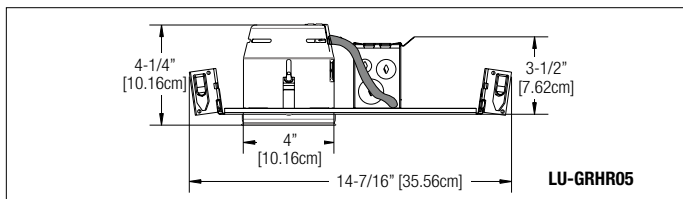

Finish

- Choice of White, Black, Chrome, Brushed Nickel or Polished Brass

Mounting

- Recessed Ceiling Mount
- Must order appropriate housing with Decorative head selection for installation into new construction ceiling (LU-GRHR03) or Non-Insulated ceiling (LU-GRHR05) GU10 or Insulated ceiling (LU-GRHR06)

DIMENSIONS

Dimensions are approximate and subject to change.

SERIES		
	RSTH24	Description: Decorative lighting head Dimensions: 4.0" diameter base Color Suffix: -WH= White, -BK= Black, -CH= Chrome, -PB= Polished brass, -BN= Brushed Nickel
	RSTH18	Description: Decorative lighting head Dimensions: 4.0" diameter base Color Suffix: -WH= White or -BN= Brushed Nickel
	RSTH18R	Description: Decorative lighting head Dimensions: 4.0" diameter base Color Suffix: -WH = White or -BN = Brushed Nickel
	RSTH19	Description: Decorative lighting head Dimensions: 4.0" diameter base Color Suffix: -WH = White
	LU-GRHR03	Housing Enclosure Description: New construction housing Dimensions: 5.6" x 14.24"
	LU-GRHR05	Housing Enclosure Description: New construction housing New construction housing for GU10 (MR16 120V)
	LU-GRHR06	Housing Enclosure Description: Insulated ceilings housing Dimensions: 7.25" x 14.24"