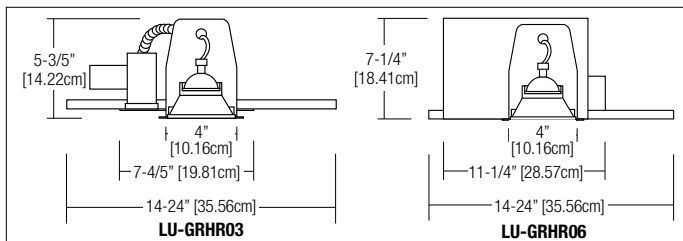

Finish

- Choice of White, Black, Chrome, Brushed Nickel or Polished Brass

Mounting

- Recessed Ceiling Mount
- Must order appropriate housing with Decorative head selection for installation into new construction ceiling (LU-GRHR03) or Non-Insulated ceiling (LU-GRHR05) GU10 or Insulated ceiling (LU-GRHR06)

DIMENSIONS

Dimensions are approximate and subject to change.

SERIES		
	RSTH24	Description: Decorative lighting head Dimensions: 4.0" diameter base Color Suffix: -WH= White, -BK= Black, -CH= Chrome, -PB= Polished brass, -BN= Brushed Nickel
	RSTH18	Description: Decorative lighting head Dimensions: 4.0" diameter base Color Suffix: -WH= White or -BN= Brushed Nickel
	RSTH18R	Description: Decorative lighting head Dimensions: 4.0" diameter base Color Suffix: -WH = White or -BN = Brushed Nickel
	RSTH19	Description: Decorative lighting head Dimensions: 4.0" diameter base Color Suffix: -WH = White
	LU-GRHR03	Housing Enclosure Description: New construction housing Dimensions: 5.6" x 14.24"
	LU-GRHR05	Housing Enclosure Description: New construction housing New construction housing for GU10 (MR16 120V)
	LU-GRHR06	Housing Enclosure Description: Insulated ceilings housing Dimensions: 7.25" x 14.24"