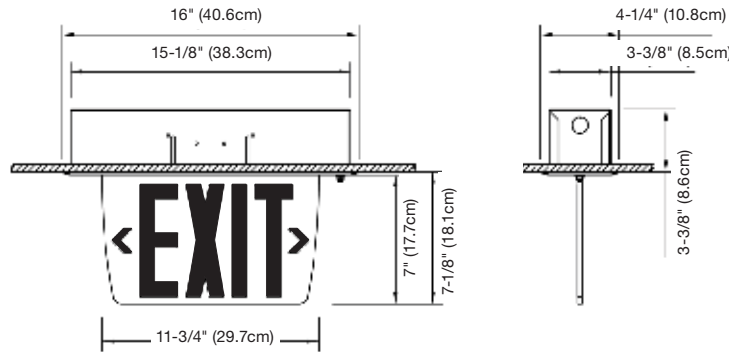

### Housing color

Textured aluminum

Off white

**Dimensions** (Dimensions are approximate and subject to change):

**Surface mount**

**Recessed ceiling mount only (F) flat trim plate**

**Power consumption chart**