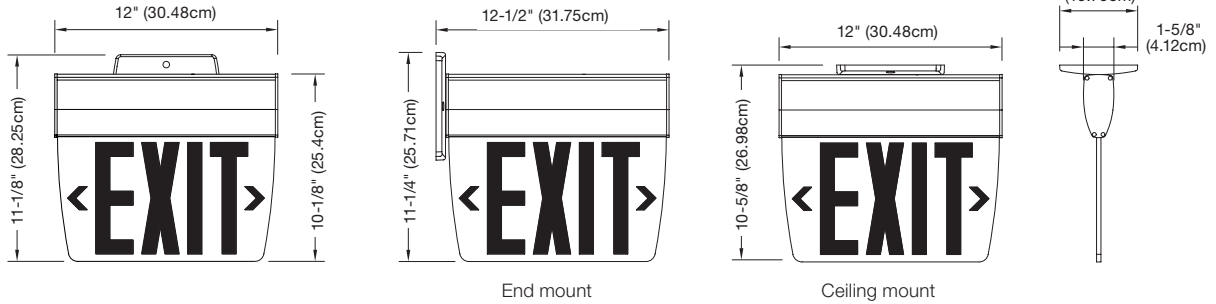

### Mounting

- Recessed model: Fully recessed ceiling mount
- Recessed model includes hanger bars for lay-in installation in T-bar grid
- Surface mount model includes canopy for ceiling, wall or end mount

### Housing color

Textured aluminum

Off white

**Dimensions** (Dimensions are approximate and subject to change):

**Surface mount**

**Recessed ceiling mount only (F) flat trim plate**

**Power consumption chart**