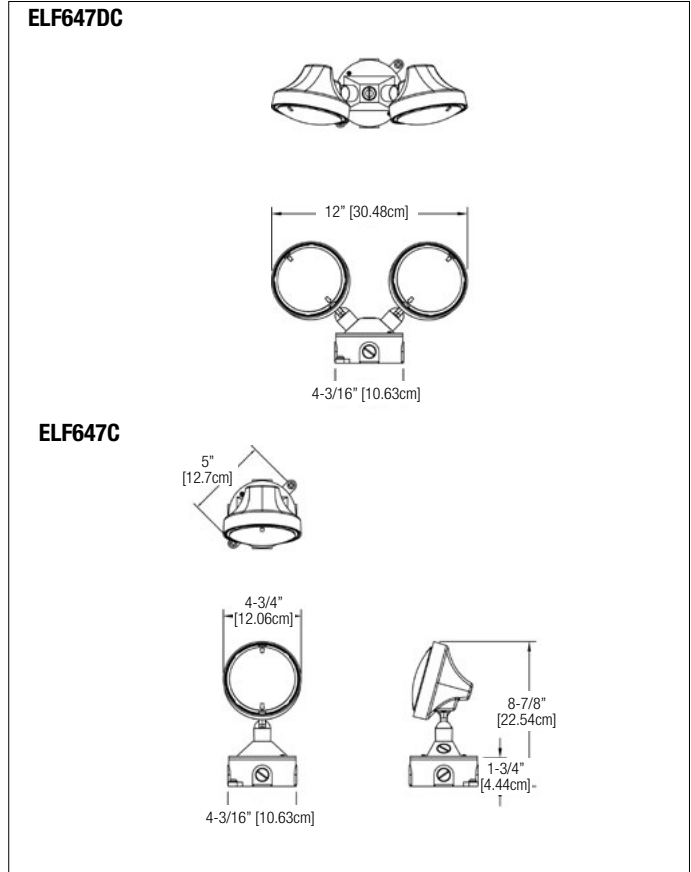

REMOTE FIXTURE ELF647C SERIES

Class I Division 2, Groups A, B, C and D
Certified Remote Fixture

TYPE _____

CATALOG # _____

NOTES _____

FEATURES

Description

- Indoor use
- Available as a single or double Par 36 size
- Thermoplastic construction, with gasketed aluminum canopy plate and junction box
- Fully adjustable tool-less aiming swivel head
- Specular parabolic reflector and prismatic lens for wide-beam, even light distribution

Finish

- Gray only

Mounting

- Surface Mount
- Includes a universal aluminum canopy and junction box
- Conduit entry 1/2" NPT

Approval

- UL Listed
- Class I, Division 2, Groups A, B, C and D

ACCESSORIES

(Order as a separate item)

Wire Guard	WG6-L
------------	-------

LAMP SELECTION CHART

PAR36 SEALED BEAM HALOGEN LAMPS				
LAMP SUFFIX	VOLTAGE	WATTAGE	LUMENS	REPLACEMENT #
H7553	6	12	255	550.0019-L
H7557	12	12	230	550.0025-L

DIMENSIONS

Dimensions are approximate and subject to change.

ORDERING FORMAT

SERIES	LAMP SUFFIX	COLOR
ELF647C = Single lamp remote fixture ELF647DC = Double lamp remote fixture	/ _____ ¹	-Blank = Gray -M = Mist White -B = Black w
¹ Choose from lamp selection chart		