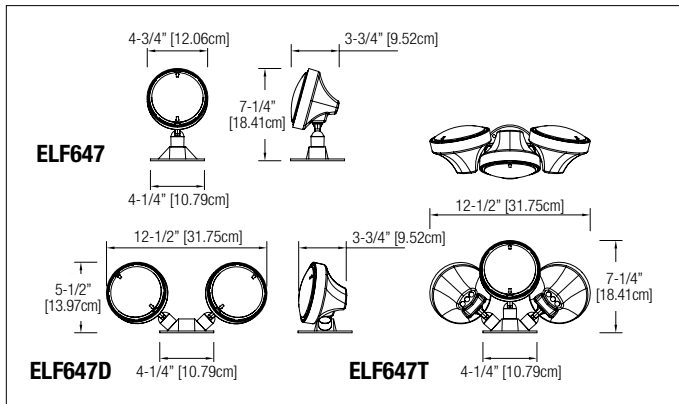

### Mounting

- Surface Mount
- Includes a universal aluminum canopy
- Mounts to a standard 4" octagonal electrical box

## DIMENSIONS

Dimensions are approximate and subject to change.