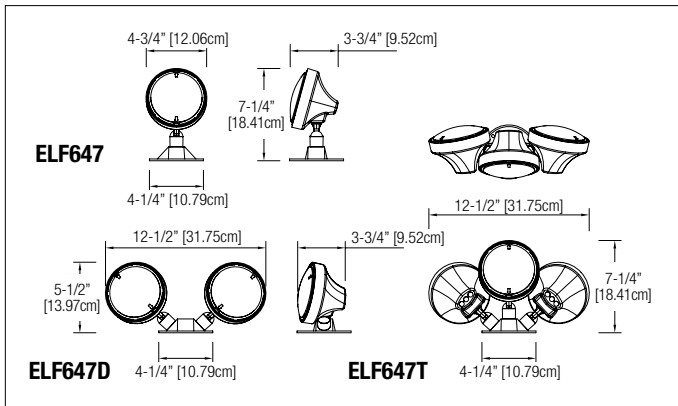

Finish

- Mist white, black or gray

Mounting

- Surface Mount
- Includes a universal aluminum canopy
- Mounts to a standard 4" octagonal electrical box

Approval

- UL Listed
- Weather Resistant

DIMENSIONS

Dimensions are approximate and subject to change.

ACCESSORIES

(Order as a separate item)

Wire Guard	WG9-L
------------	-------

LAMP SELECTION CHART

WEDGE BASE INCANDESCENT LAMPS				
LAMP SUFFIX	VOLTAGE	WATTAGE	LUMENS	REPLACEMENT #
L5	6	5.4	68	570.0012-L
L7	6	7.2	100	570.0026-L
L9	6	9	150	570.0016-L
L9	12	9	138	570.0025-L
L12	12	12	150	570.0028-L
L18	12	18	264	570.0029-L
L9	24	9	113	570.0045-L
L18	24	18	239	570.0046-L