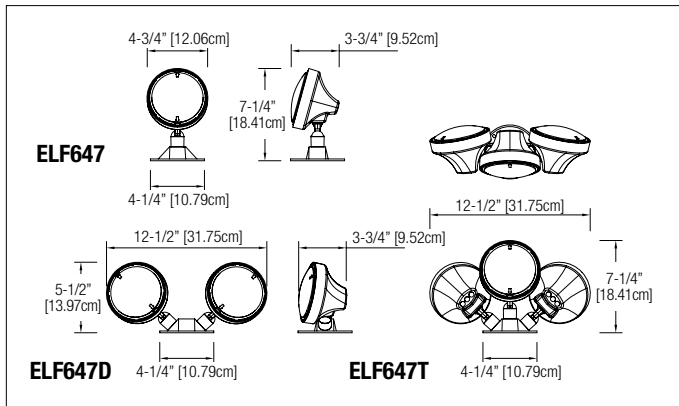

Available Mounted on:
• FG & FG12 Series

REMOTE HEAD & UNIT HEAD ELF647 SERIES

Thermoplastic Weather-Resistant
PAR36 Lamp Head

TYPE _____
CATALOG # _____

NOTES _____

FEATURES

Description

- Outdoor use
- Available as a single, double or triple Par 36 size lighting head
- Thermoplastic construction with aluminum canopy plate
- Fully adjustable aiming swivel head
- Specular parabolic reflector and prismatic lens to assure a wide-beam, even light distribution
- Sealed for rain; dust-tight; corrosion resistant
- Sealed Beam lamps not compatible with Nickel-Cadmium battery

Finish

- Mist white, black or gray

Mounting

- Surface Mount
- Includes a universal aluminum canopy
- Mounts to a standard 4" octagonal electrical box

Approval

- UL Listed
- Weather Resistant

DIMENSIONS

Dimensions are approximate and subject to change.

ACCESSORIES

(Order as a separate item)

Wire Guard	WG9-L
------------	-------

LAMP SELECTION CHART

WEDGE BASE INCANDESCENT LAMPS				
LAMP SUFFIX	VOLTAGE	WATTAGE	LUMENS	REPLACEMENT #
L5	6	5.4	68	570.0012-L
L7	6	7.2	100	570.0026-L
L9	6	9	150	570.0016-L
L9	12	9	138	570.0025-L
L12	12	12	150	570.0028-L
L18	12	18	264	570.0029-L
L9	24	9	113	570.0045-L
L18	24	18	239	570.0046-L