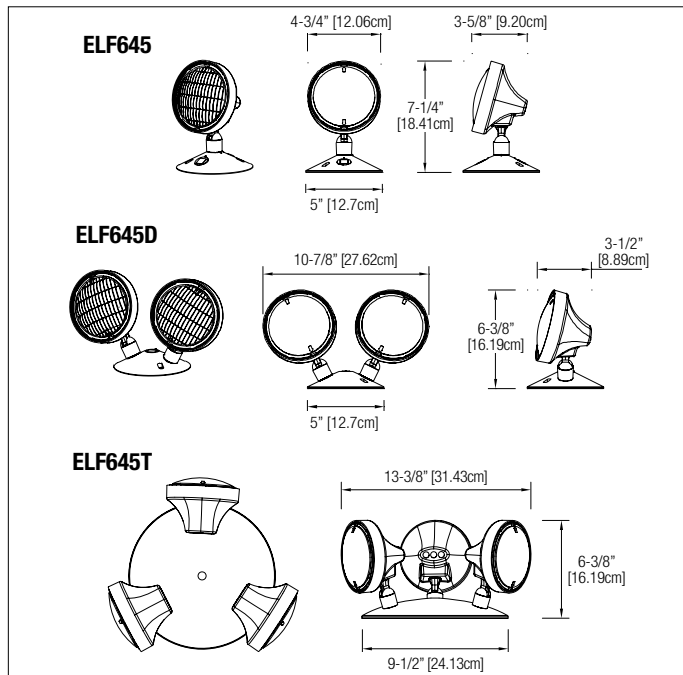

CATALOG # _____

NOTES _____

FEATURES

Description

- Indoor use
- Available as a single, double or triple Par 36 size lighting head
- Thermoplastic construction
- Fully adjustable tool-less aiming swivel head
- Specular parabolic reflector and prismatic lens for wide-beam, even light distribution
- Snap-out lens for easy lamp replacement
- Sealed Beam lamps not compatible with Nickel-Cadmium battery

Finish

- Mist white, black or gray

Mounting

- Surface Mount
- Includes a 5" round universal canopy plate with 3 knockouts (supplied with 2 plugs) for use with single, double or triple head mounting
- Mounts to either a standard 4" octagonal or a single gang electrical box (4-gang plate for ELF645D optional)

Approval

- UL Listed

DIMENSIONS

Dimensions are approximate and subject to change.

ACCESSORIES (Order as a separate item)

Wire Guard	WG9-L
------------	-------

ORDERING FORMAT

SERIES	# OF HEADS	LAMP SUFFIX	COLOR	VOLTAGE ¹
ELF645= Par36 head	B lank= Single head D = Double head T = Triple head	/ _____ *	-M = Mist white (not available with 30W or higher lamp) -B = Black (not available with 30W or higher lamp) -G = Gray	6 = 6 VDC 12 = 12 VDC 24 = 24 VDC
				¹ Required for Wedge Incandescent and Bi-Pin halogen lamps only