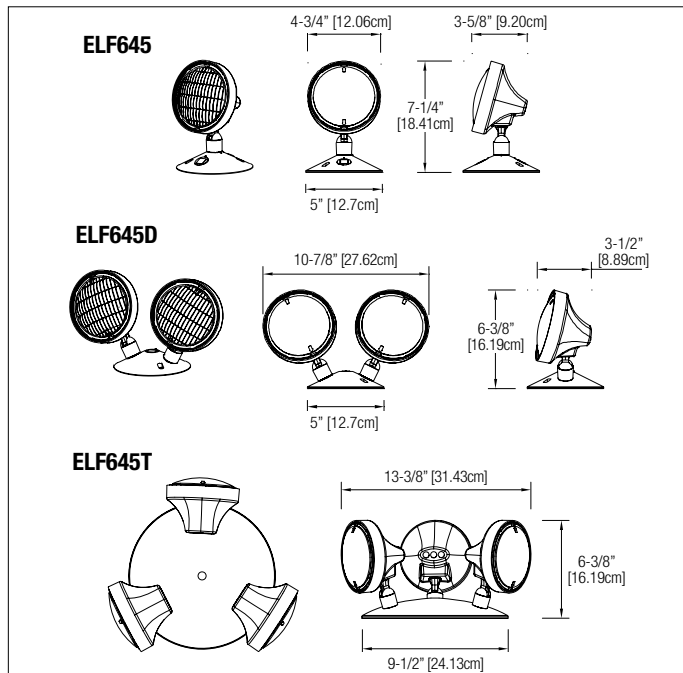

CATALOG # _____

NOTES _____

FEATURES

Description

- Indoor use
- Available as a single, double or triple Par 36 size lighting head
- Thermoplastic construction
- Fully adjustable tool-less aiming swivel head
- Specular parabolic reflector and prismatic lens for wide-beam, even light distribution
- Snap-out lens for easy lamp replacement
- Sealed Beam lamps not compatible with Nickel-Cadmium battery

Finish

- Mist white, black or gray

Mounting

- Surface Mount
- Includes a 5" round universal canopy plate with 3 knockouts (supplied with 2 plugs) for use with single, double or triple head mounting
- Mounts to either a standard 4" octagonal or a single gang electrical box (4-gang plate for ELF645D optional)

Approval

- UL Listed

DIMENSIONS

Dimensions are approximate and subject to change.

ACCESSORIES (Order as a separate item)

Wire Guard	WG9-L
------------	-------

ORDERING FORMAT

SERIES	# OF HEADS	LAMP SUFFIX	COLOR	VOLTAGE ¹
ELF645= Par36 head	B lank= Single head D = Double head T = Triple head	/ _____ *	-M = Mist white (not available with 30W or higher lamp) -B = Black (not available with 30W or higher lamp) -G = Gray	6 = 6 VDC 12 = 12 VDC 24 = 24 VDC
				¹ Required for Wedge Incandescent and Bi-Pin halogen lamps only