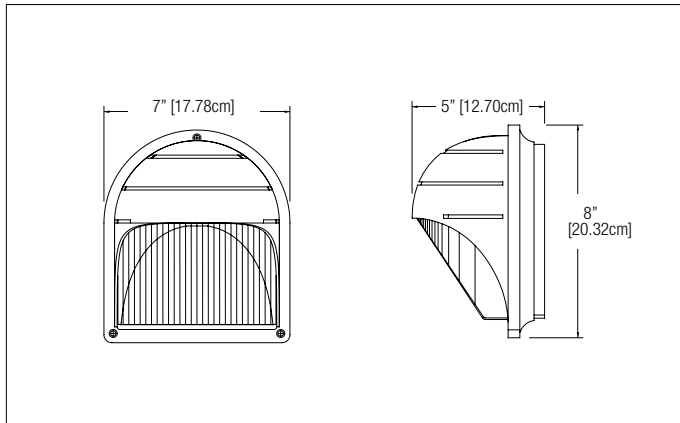

TYPE _____
 CATALOG # _____

 NOTES _____

REMOTE FIXTURE SAF-T-RAY™ SERIES

Wall Mount Remote Head for
Damp and Wet Locations

FEATURES

Description

- Indoor or Outdoor use
- Double MR16 size lighting head
- Die-Cast aluminum construction
- Fully gasketed cover available with (optional) Tamper Proof Screws
- Adjustable tool-less aiming swivel head rotates side to side and tilts in and out
- Impact- and tamper-resistant polycarbonate diffuser maximizes light output

Finish

- Mist white, black or dark gray

Mounting

- Surface Wall Mount
- Universal knock-outs for mounting to a standard 4" octagonal electrical box

Approval

- UL Listed
- NEMA-3R

DIMENSIONS

Dimensions are approximate and subject to change.