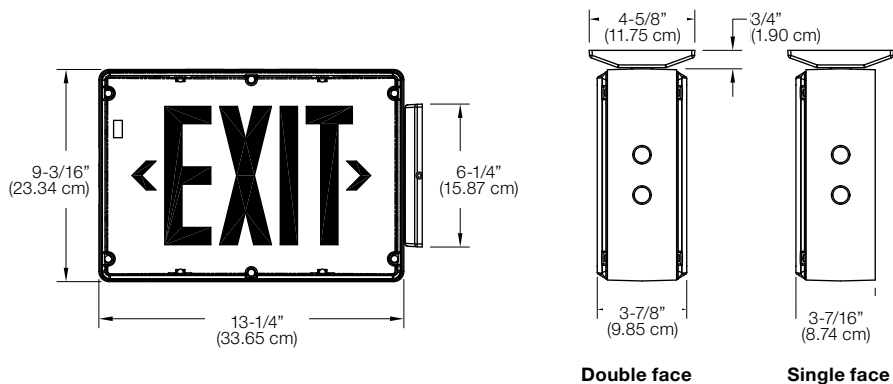

Dimensions (Dimensions are approximate and subject to change):

Power consumption chart

Model	AC Specs	DC Specs
AC-Only	120-277VAC, 50/60Hz (1.2W)	-
AC/DC	120-277VAC, 50/60Hz (1.2W)	6 to 24VDC (Less than 1.5W)
Self-Powered	120-277VAC, 50/60Hz (3.7W)	Ni-Cd battery (Min. 90 minutes)

Accessories (Order as a separate item)

Description	Product code
Convert single face to double face, red (in the field)	DFKR-*
Convert single face to double face, green (in the field)	DFKG-*
Tamper-Proof Bit (extra)	690.0454-L

*Specify White (WT) or Black (BK) housing

Ordering format

Housing/ Face color	Series	Faces	Legend color	Diagnostic	Housing	Options
Blank= Black/Black	XV= AC-only	-1= Single face	-R= Red	Blank= AC-Only models	-4X= NEMA-4X housing²	Blank= No options
BW= Black/White	XVE= Self-powered	-2= Double face	-G= Green	-D= Improved Diagnostics (non-audible, standard)¹		-2= Dual Circuit (120/120 or 277/277AC only)³
BA= Black/Aluminum	Nickel-			-NEX= Nexus® wired¹ (contact your sales representative)		-DC= AC/DC 6V to 24VDC³
GB= Gray/Black	Cadmium			-NEXRF= Nexus® wireless¹ (contact your sales representative)		-CW= Cold weather (Self-Powered -4°F to 104°F, -20°C to 40°C) (AC/DC -40°F to 104°F, -40°C to 40°C)
GW= Gray/White	battery					-Y= Open face/special wording
GA= Gray/Aluminum						-CM= Pendant mount
WB= White/Black						
WW= White/White						
WA= White/Aluminum						

Example: BAXVE-1-R-D-4X-CW

¹ Available with Self-Powered models only.
² Wall or ceiling mount only
³ Not available with -NEX or -NEXRF, Nexus® option